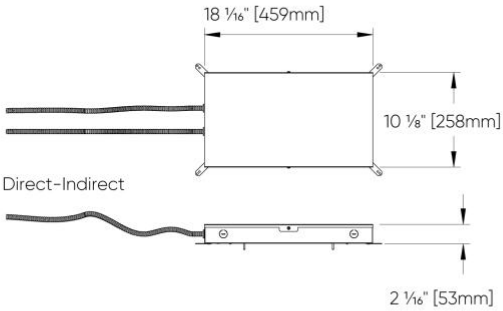

CS2 Dual circuit

FELIX™ - SUSPENDED

DIMENSIONAL DIAGRAMS

SIZE	DIM A	DIM B
3ft	35 1/8" [907mm]	32" [813mm]
4ft	49 5/8" [1259mm]	44" [1117mm]
5ft	62 3/8" [1581mm]	55" [1397mm]
6ft	76 1/8" [1933mm]	67" [1702mm]
7ft	90" [2235mm]	79" [2006mm]

FELIX™ - SUSPENDED

SS1

SS6

FELIX™ - SUSPENDED

SS7

SIZE	MIN HEIGHT	MAX HEIGHT
3ft	24" [610mm]	78" [1981mm]
4ft	24" [610mm]	78" [1981mm]
5ft	36" [914mm]	78" [1981mm]
6ft	36" [914mm]	78" [1981mm]
7ft	42" [1067mm]	78" [1981mm]

SS9

SIZE	MIN HEIGHT	MAX HEIGHT
3ft	24" [610mm]	78" [1981mm]
4ft	24" [610mm]	78" [1981mm]
5ft	36" [914mm]	78" [1981mm]
6ft	36" [914mm]	78" [1981mm]
7ft	42" [1067mm]	78" [1981mm]