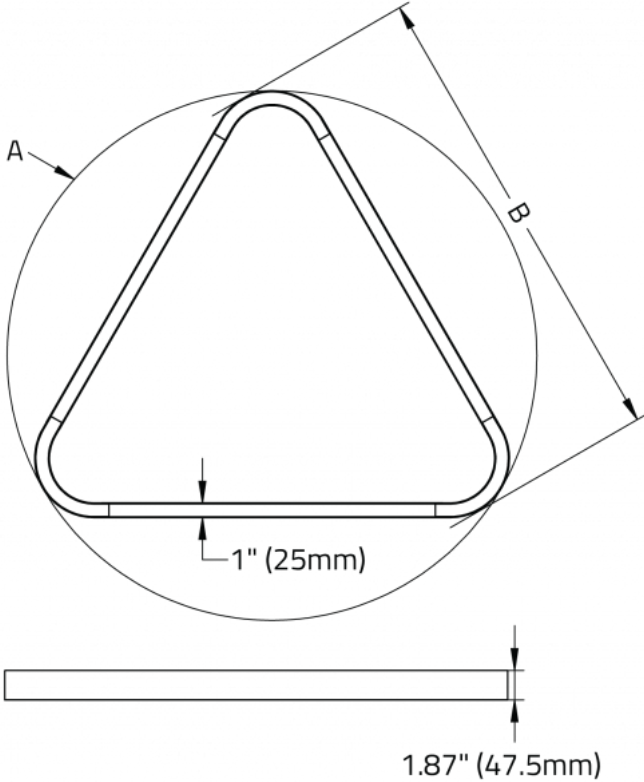

AP13 Apple Green

AP22 Blue

AP11 Light Gray

AP26 Sesame Gray

AP27 Black

Available up to 4ft. Larger sizes available with visible seams, consult factory.

For accompanying non-illuminating acoustic panels see our Acoustic Circles, Quads and Triangles spec pages.

CS2 Dual circuit

FELIX™ - SUSPENDED

DIMENSIONAL DIAGRAMS

SIZE	DIM A	DIM B
3ft	35.7" (907mm)	32" (813mm)
4ft	49.6" (1259mm)	44" (1117mm)
5ft	62.3" (1581mm)	55" (1397mm)
6ft	76.1" (1933mm)	67" (1702mm)
7ft	90" (2235mm)	79" (2006mm)

SS1

SS6

FELIX™ - SUSPENDED

SIZE	MIN HEIGHT	MAX HEIGHT
3ft	24" (610mm)	78" (1981mm)
4ft	24" (610mm)	78" (1981mm)
5ft	36" (914mm)	78" (1981mm)
6ft	36" (914mm)	78" (1981mm)
7ft	42" (1067mm)	78" (1981mm)

FELIX™ - SUSPENDED