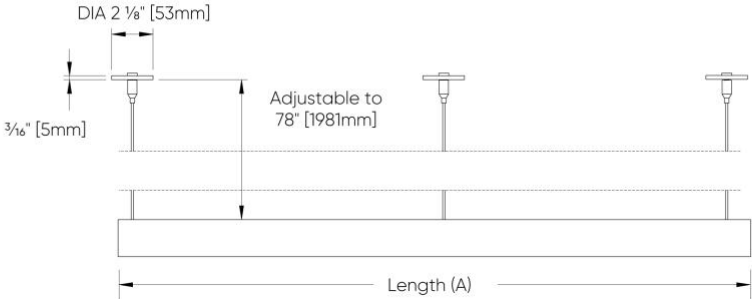

CS2 Dual circuit

FELIX™ - SUSPENDED

DIMENSIONAL DIAGRAMS

SIZE	DIM A	DIM B
3ft	35 1/8" [907mm]	32" [813mm]
4ft	49 5/8" [1259mm]	44" [1117mm]
5ft	62 3/8" [1581mm]	55" [1397mm]
6ft	76 1/8" [1933mm]	67" [1702mm]
7ft	90" [2235mm]	79" [2006mm]

FELIX™ - SUSPENDED

SS1

SS6

FELIX™ - SUSPENDED

SS7

SIZE	MIN HEIGHT	MAX HEIGHT
3ft	24" [610mm]	78" [1981mm]
4ft	24" [610mm]	78" [1981mm]
5ft	36" [914mm]	78" [1981mm]
6ft	36" [914mm]	78" [1981mm]
7ft	42" [1067mm]	78" [1981mm]