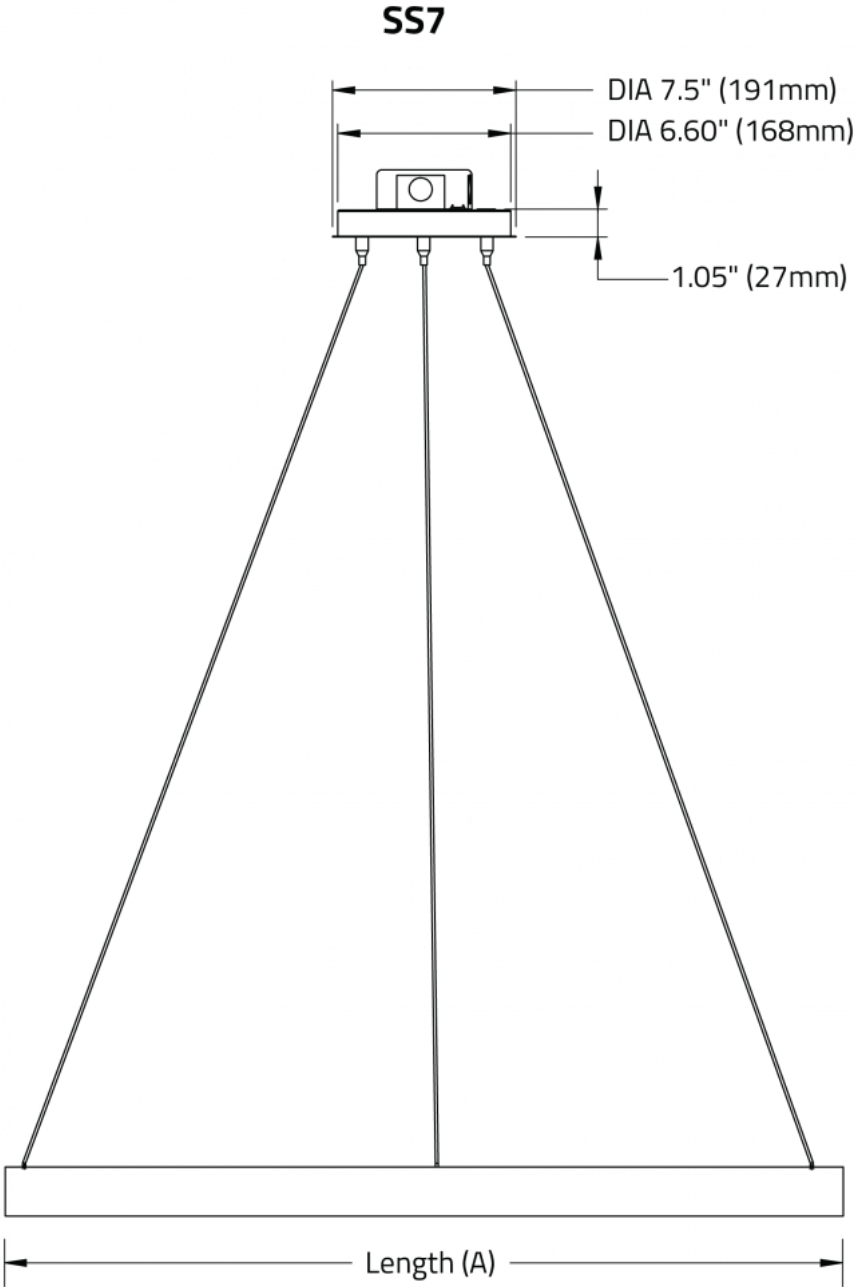

CS2 Dual circuit

FELIX™ - SUSPENDED

DIMENSIONAL DIAGRAMS

SIZE	DIM A	DIM B
3ft	35.7" (907mm)	32" (813mm)
4ft	49.6" (1259mm)	44" (1117mm)
5ft	62.3" (1581mm)	55" (1397mm)
6ft	76.1" (1933mm)	67" (1702mm)
7ft	90" (2235mm)	79" (2006mm)

SS1

SS6

FELIX™ - SUSPENDED

SIZE	MIN HEIGHT	MAX HEIGHT
3ft	24" (610mm)	78" (1981mm)
4ft	24" (610mm)	78" (1981mm)
5ft	36" (914mm)	78" (1981mm)
6ft	36" (914mm)	78" (1981mm)
7ft	42" (1067mm)	78" (1981mm)

FELIX™ - SUSPENDED