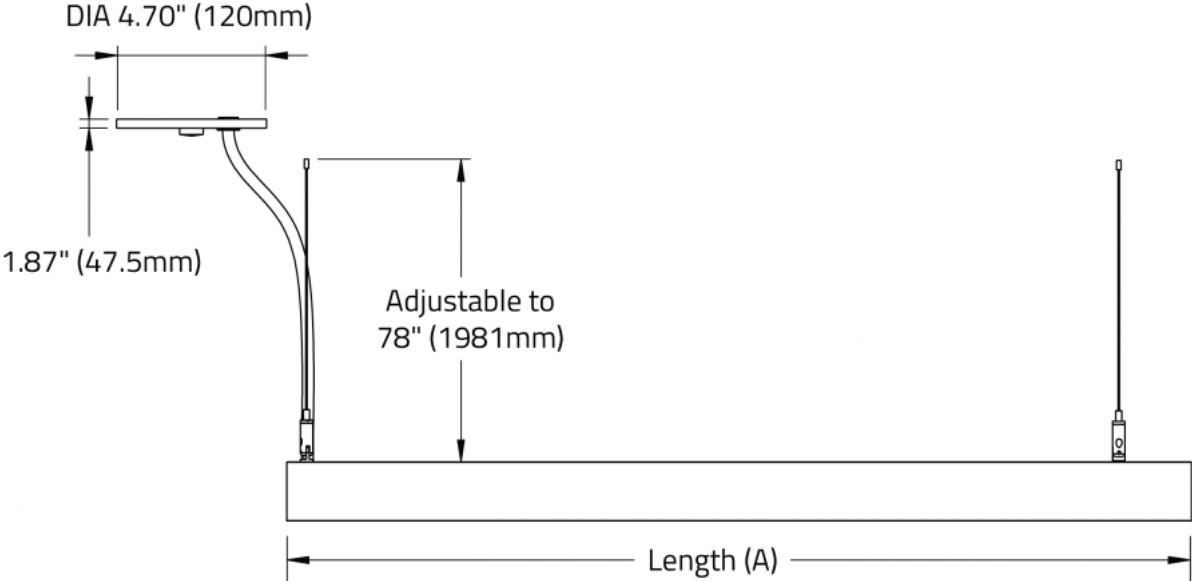

## N. CIRCUITS

**CS1** Single circuit

**CS2** Dual circuit

## DIMENSIONAL DIAGRAMS

SIZE	DIM A	DIM B
3ft	35.7" (907mm)	32" (813mm)
4ft	49.6" (1259mm)	44" (1117mm)
5ft	62.3" (1581mm)	55" (1397mm)
6ft	76.1" (1933mm)	67" (1702mm)
7ft	90" (2235mm)	79" (2006mm)

SS1

SS6