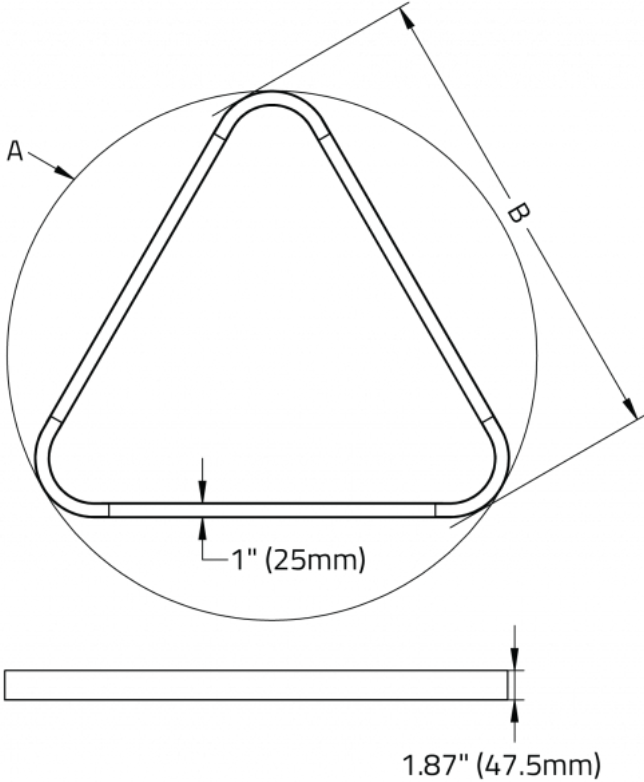

## N. CIRCUITS

**CS1** Single circuit

**CS2** Dual circuit

## DIMENSIONAL DIAGRAMS

SIZE	DIM A	DIM B
3ft	35.7" (907mm)	32" (813mm)
4ft	49.6" (1259mm)	44" (1117mm)
5ft	62.3" (1581mm)	55" (1397mm)
6ft	76.1" (1933mm)	67" (1702mm)
7ft	90" (2235mm)	79" (2006mm)

SS1

SS6