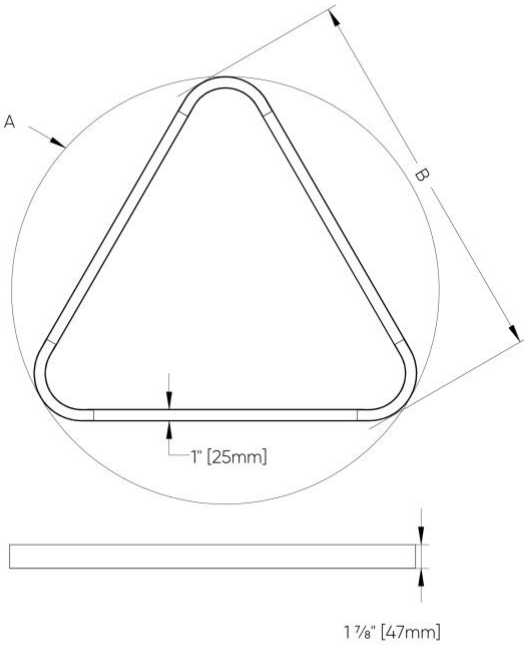

AP04 White

AP13 Apple Green

AP22 Blue

AP11 Light Gray

AP26 Sesame Gray

AP27 Black

Available up to 4ft. Larger sizes available with visible seams, consult factory.

For accompanying non-illuminating acoustic panels see our Acoustic Circles, Quads and Triangles spec pages.

CS2 Dual circuit

FELIX™ - SUSPENDED

DIMENSIONAL DIAGRAMS

SIZE	DIM A	DIM B
3ft	35 1/8" [907mm]	32" [813mm]
4ft	49 5/8" [1259mm]	44" [1117mm]
5ft	62 3/8" [1581mm]	55" [1397mm]
6ft	76 1/8" [1933mm]	67" [1702mm]
7ft	90" [2235mm]	79" [2006mm]

FELIX™ - SUSPENDED

SS1

SS6

FELIX™ - SUSPENDED

SS7

SIZE	MIN HEIGHT	MAX HEIGHT
3ft	24" [610mm]	78" [1981mm]
4ft	24" [610mm]	78" [1981mm]
5ft	36" [914mm]	78" [1981mm]
6ft	36" [914mm]	78" [1981mm]
7ft	42" [1067mm]	78" [1981mm]

SS9

SIZE	MIN HEIGHT	MAX HEIGHT
3ft	24" [610mm]	78" [1981mm]
4ft	24" [610mm]	78" [1981mm]
5ft	36" [914mm]	78" [1981mm]
6ft	36" [914mm]	78" [1981mm]
7ft	42" [1067mm]	78" [1981mm]