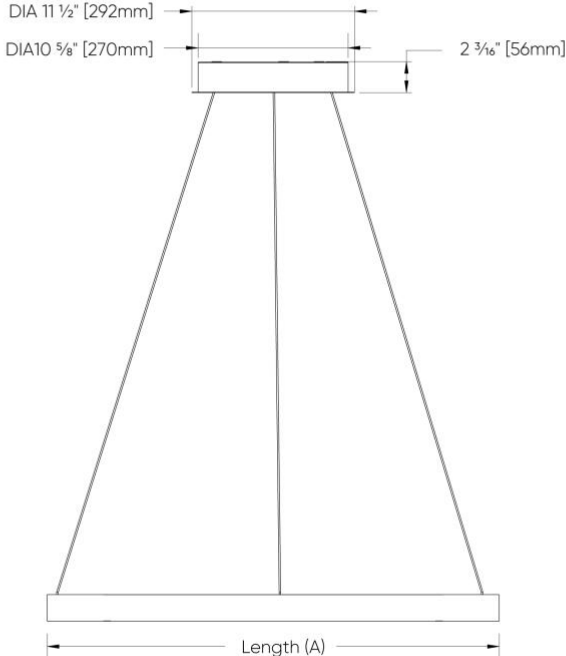

CS2 Dual circuit

FELIX™ - SUSPENDED

DIMENSIONAL DIAGRAMS

SIZE	DIM A	DIM B
3ft	35 1/8" [907mm]	32" [813mm]
4ft	49 5/8" [1259mm]	44" [1117mm]
5ft	62 3/8" [1581mm]	55" [1397mm]
6ft	76 1/8" [1933mm]	67" [1702mm]
7ft	90" [2235mm]	79" [2006mm]

FELIX™ - SUSPENDED

SS1

SS6

FELIX™ - SUSPENDED

SS7

SIZE	MIN HEIGHT	MAX HEIGHT
3ft	24" [610mm]	78" [1981mm]
4ft	24" [610mm]	78" [1981mm]
5ft	36" [914mm]	78" [1981mm]
6ft	36" [914mm]	78" [1981mm]
7ft	42" [1067mm]	78" [1981mm]

SS9

SIZE	MIN HEIGHT	MAX HEIGHT
3ft	24" [610mm]	78" [1981mm]
4ft	24" [610mm]	78" [1981mm]
5ft	36" [914mm]	78" [1981mm]
6ft	36" [914mm]	78" [1981mm]
7ft	42" [1067mm]	78" [1981mm]