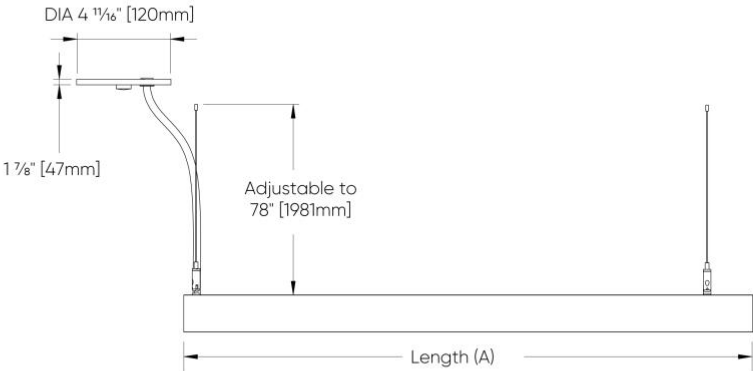

CS2 Dual circuit

FELIX™ - SUSPENDED

DIMENSIONAL DIAGRAMS

SIZE	DIM A	DIM B
3ft	35 1/8" [907mm]	32" [813mm]
4ft	49 5/8" [1259mm]	44" [1117mm]
5ft	62 3/8" [1581mm]	55" [1397mm]
6ft	76 1/8" [1933mm]	67" [1702mm]
7ft	90" [2235mm]	79" [2006mm]

FELIX™ - SUSPENDED

SS1

SS6

FELIX™ - SUSPENDED

SS7

SIZE	MIN HEIGHT	MAX HEIGHT
3ft	24" [610mm]	78" [1981mm]
4ft	24" [610mm]	78" [1981mm]
5ft	36" [914mm]	78" [1981mm]
6ft	36" [914mm]	78" [1981mm]
7ft	42" [1067mm]	78" [1981mm]

SS9

SIZE	MIN HEIGHT	MAX HEIGHT
3ft	24" [610mm]	78" [1981mm]
4ft	24" [610mm]	78" [1981mm]
5ft	36" [914mm]	78" [1981mm]
6ft	36" [914mm]	78" [1981mm]
7ft	42" [1067mm]	78" [1981mm]