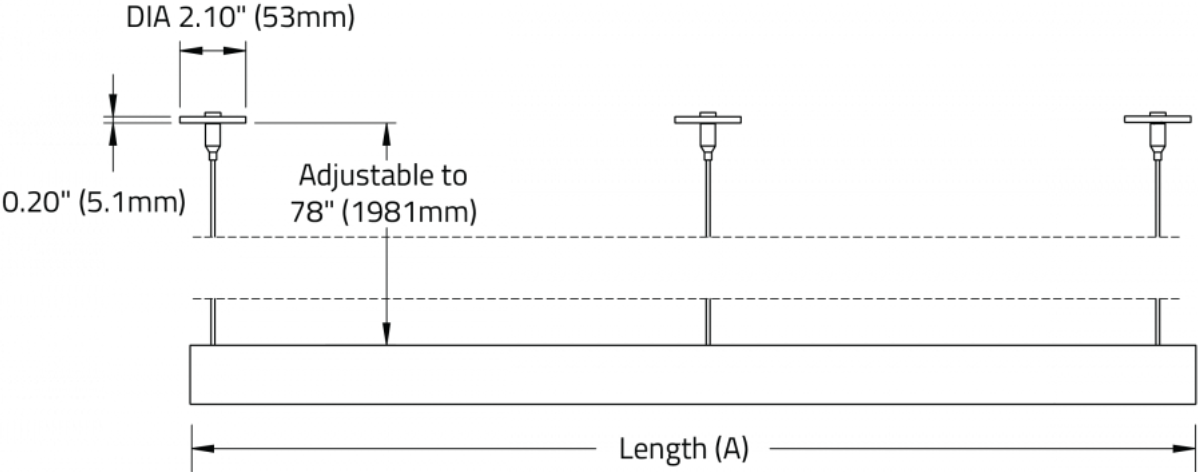

CS2 Dual circuit

FELIX™ - SUSPENDED

DIMENSIONAL DIAGRAMS

SIZE	DIM A	DIM B
3ft	35.7" (907mm)	32" (813mm)
4ft	49.6" (1259mm)	44" (1117mm)
5ft	62.3" (1581mm)	55" (1397mm)
6ft	76.1" (1933mm)	67" (1702mm)
7ft	90" (2235mm)	79" (2006mm)

SS1

SS6

FELIX™ - SUSPENDED

SIZE	MIN HEIGHT	MAX HEIGHT
3ft	24" (610mm)	78" (1981mm)
4ft	24" (610mm)	78" (1981mm)
5ft	36" (914mm)	78" (1981mm)
6ft	36" (914mm)	78" (1981mm)
7ft	42" (1067mm)	78" (1981mm)

FELIX™ - SUSPENDED