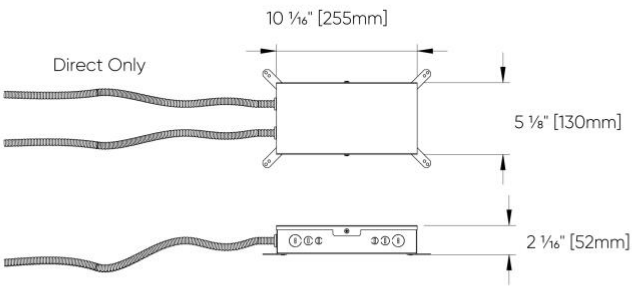

CS2 Dual circuit

FELIX™ - SUSPENDED

DIMENSIONAL DIAGRAMS

SIZE	DIM A	DIM B
3ft	35 1/8" [907mm]	32" [813mm]
4ft	49 5/8" [1259mm]	44" [1117mm]
5ft	62 3/8" [1581mm]	55" [1397mm]
6ft	76 1/8" [1933mm]	67" [1702mm]
7ft	90" [2235mm]	79" [2006mm]

FELIX™ - SUSPENDED

SS1

SS6

FELIX™ - SUSPENDED

SS7

SIZE	MIN HEIGHT	MAX HEIGHT
3ft	24" [610mm]	78" [1981mm]
4ft	24" [610mm]	78" [1981mm]
5ft	36" [914mm]	78" [1981mm]
6ft	36" [914mm]	78" [1981mm]
7ft	42" [1067mm]	78" [1981mm]