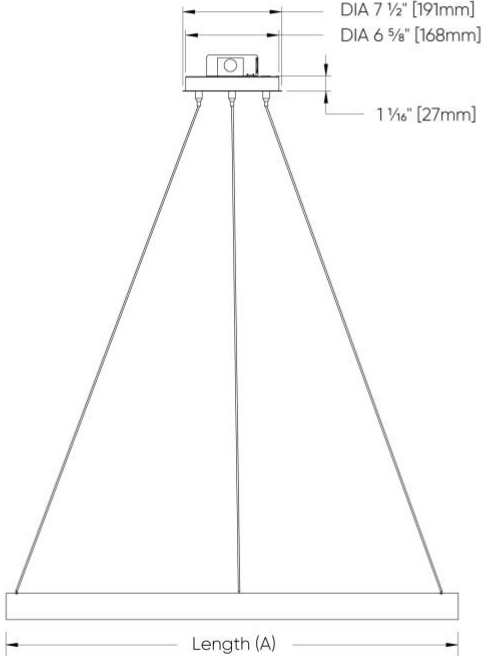

CS2 Dual circuit

FELIX™ - SUSPENDED

DIMENSIONAL DIAGRAMS

SIZE	DIM A	DIM B
3ft	35 1/8" [907mm]	32" [813mm]
4ft	49 5/8" [1259mm]	44" [1117mm]
5ft	62 3/8" [1581mm]	55" [1397mm]
6ft	76 1/8" [1933mm]	67" [1702mm]
7ft	90" [2235mm]	79" [2006mm]

FELIX™ - SUSPENDED

SS1

SS6

FELIX™ - SUSPENDED

SS7

SIZE	MIN HEIGHT	MAX HEIGHT
3ft	24" [610mm]	78" [1981mm]
4ft	24" [610mm]	78" [1981mm]
5ft	36" [914mm]	78" [1981mm]
6ft	36" [914mm]	78" [1981mm]
7ft	42" [1067mm]	78" [1981mm]

SS9

SIZE	MIN HEIGHT	MAX HEIGHT
3ft	24" [610mm]	78" [1981mm]
4ft	24" [610mm]	78" [1981mm]
5ft	36" [914mm]	78" [1981mm]
6ft	36" [914mm]	78" [1981mm]
7ft	42" [1067mm]	78" [1981mm]