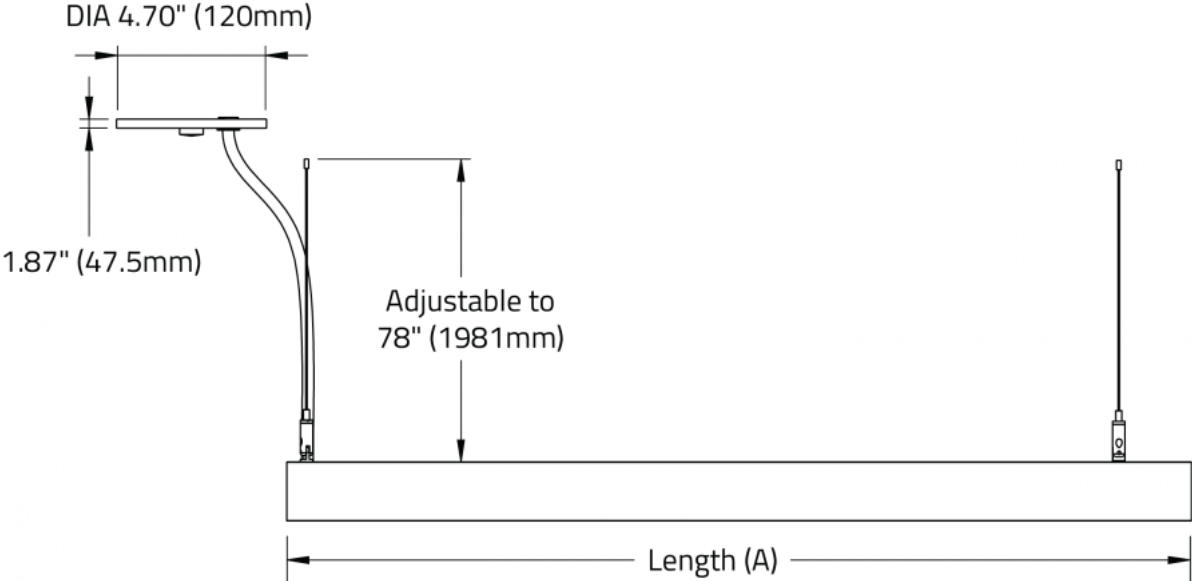

CS2 Dual circuit

FELIX™ - SUSPENDED

DIMENSIONAL DIAGRAMS

SIZE	DIM A	DIM B
3ft	35.7" (907mm)	32" (813mm)
4ft	49.6" (1259mm)	44" (1117mm)
5ft	62.3" (1581mm)	55" (1397mm)
6ft	76.1" (1933mm)	67" (1702mm)
7ft	90" (2235mm)	79" (2006mm)

SS1

SS6

FELIX™ - SUSPENDED

SIZE	MIN HEIGHT	MAX HEIGHT
3ft	24" (610mm)	78" (1981mm)
4ft	24" (610mm)	78" (1981mm)
5ft	36" (914mm)	78" (1981mm)
6ft	36" (914mm)	78" (1981mm)
7ft	42" (1067mm)	78" (1981mm)

FELIX™ - SUSPENDED