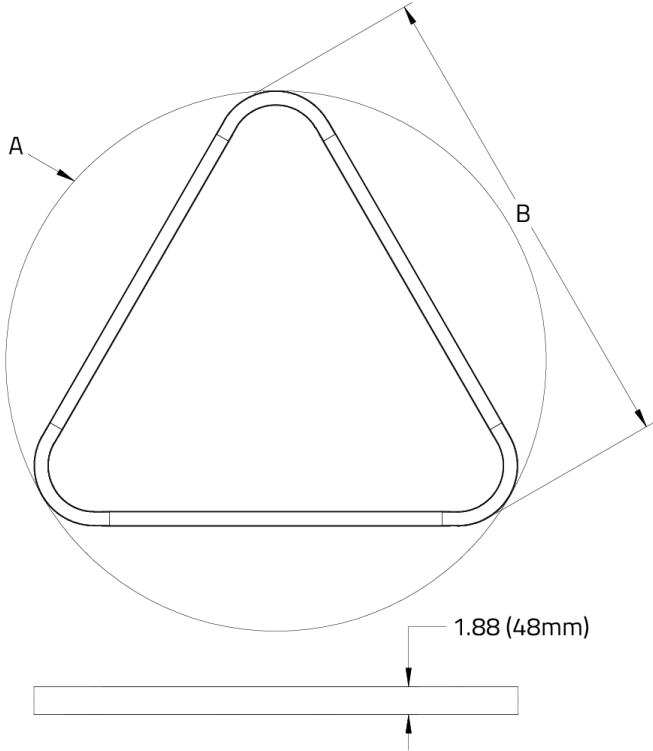

## ACOUSTIC PANEL FINISH

Available up to 4ft. Larger sizes available with visible seams, consult factory.

For accompanying non-illuminating acoustic panels see our Acoustic Circles, Quads and Triangles spec pages.

## DIMENSIONAL DIAGRAMS

| SIZE | DIM A          | DIM B          |
|------|----------------|----------------|
| 3ft  | 35.7" (907mm)  | 32.0" (813mm)  |
| 4ft  | 49.6" (1259mm) | 44.0" (1117mm) |
| 5ft  | 62.3" (1581mm) | 55.0" (1397mm) |
| 6ft  | 76.1" (1933mm) | 67.0" (1702mm) |
| 7ft  | 90.0" (2285mm) | 79.0" (2006mm) |