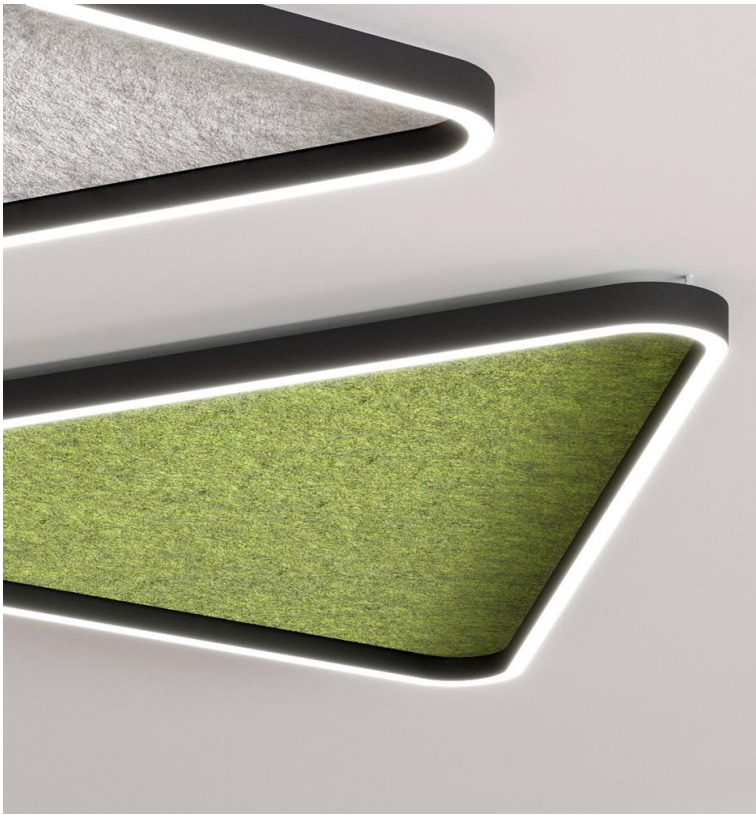

# FELIX™ - CEILING

**FELIX** is a decorative fixture characterized by a smooth rounded corner triangle. The triangle shape is a compelling way to communicate dynamism and energy, and the hollow form with a 1" profile lends itself to large spectacular configurations without overpowering