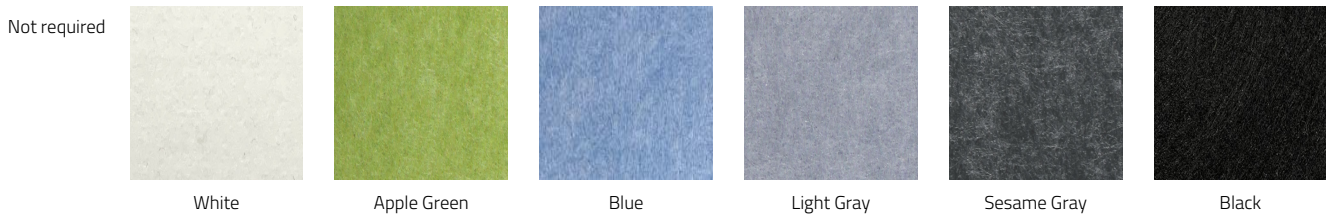

Available up to 4ft. Larger sizes available with visible seams, consult factory.

For accompanying non-illuminating acoustic panels see our Acoustic Circles, Quads and Triangles spec pages.

Other finishes available. Consult factory. Volume Discounts are available on all acoustic products, contact the factory for a quote.

APPROVALS