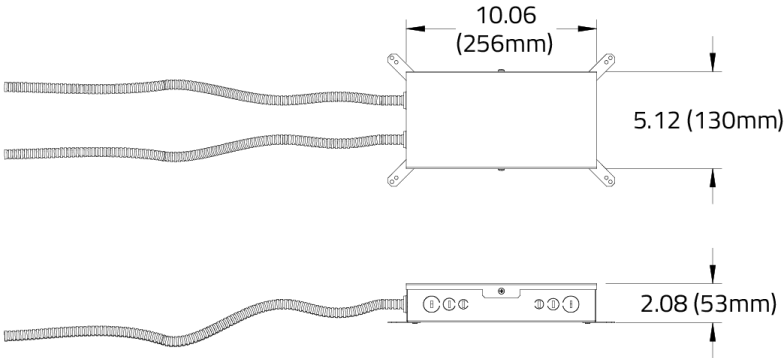

FELIX™ - CEILING

DIMENSIONAL DIAGRAMS

SIZE	DIM A	DIM B
3ft	35.7" (907mm)	32.0" (813mm)
4ft	49.6" (1259mm)	44.0" (1117mm)
5ft	62.3" (1581mm)	55.0" (1397mm)
6ft	76.1" (1933mm)	67.0" (1702mm)
7ft	90.0" (2285mm)	79.0" (2006mm)

Remote box