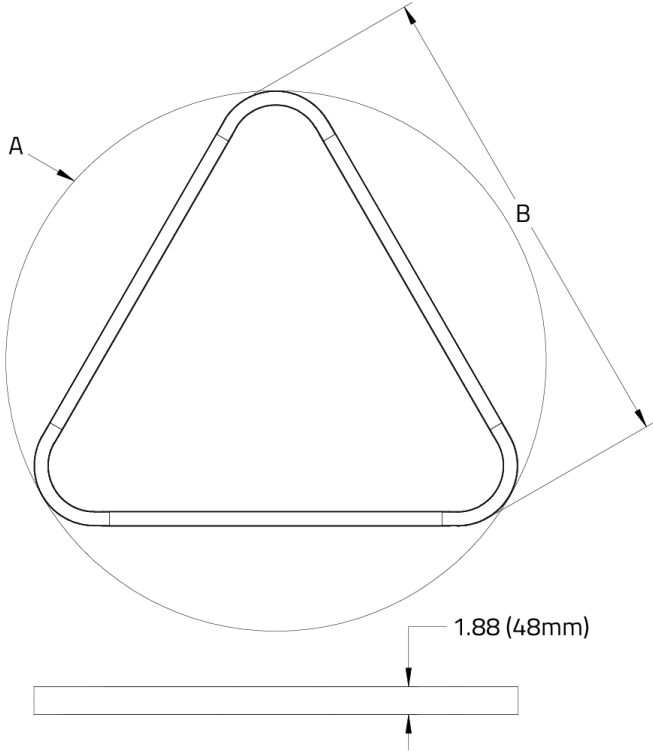

AP26 Sesame Gray

AP27 Black

Available up to 4ft. Larger sizes available with visible seams, consult factory.

For accompanying non-illuminating acoustic panels see our Acoustic Circles, Quads and Triangles spec pages.

DIMENSIONAL DIAGRAMS

SIZE	DIM A	DIM B
3ft	35.7" (907mm)	32.0" (813mm)
4ft	49.6" (1259mm)	44.0" (1117mm)
5ft	62.3" (1581mm)	55.0" (1397mm)
6ft	76.1" (1933mm)	67.0" (1702mm)
7ft	90.0" (2285mm)	79.0" (2006mm)