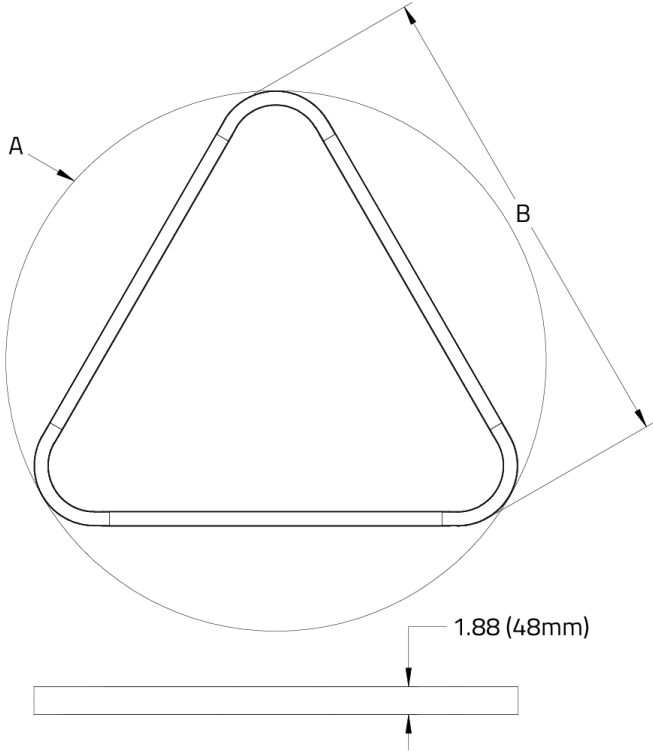

FELIX™ - CEILING

DIMENSIONAL DIAGRAMS

SIZE	DIM A	DIM B
3ft	35.7" (907mm)	32.0" (813mm)
4ft	49.6" (1259mm)	44.0" (1117mm)
5ft	62.3" (1581mm)	55.0" (1397mm)
6ft	76.1" (1933mm)	67.0" (1702mm)
7ft	90.0" (2285mm)	79.0" (2006mm)