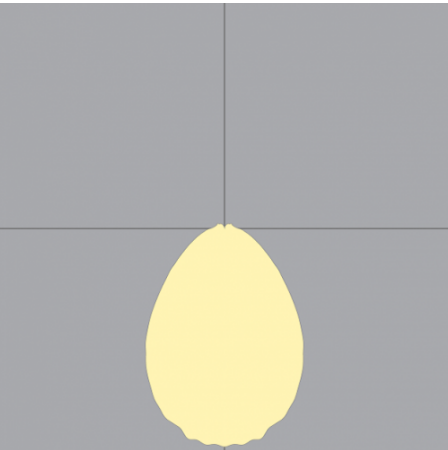

500
300

12
8

38
41