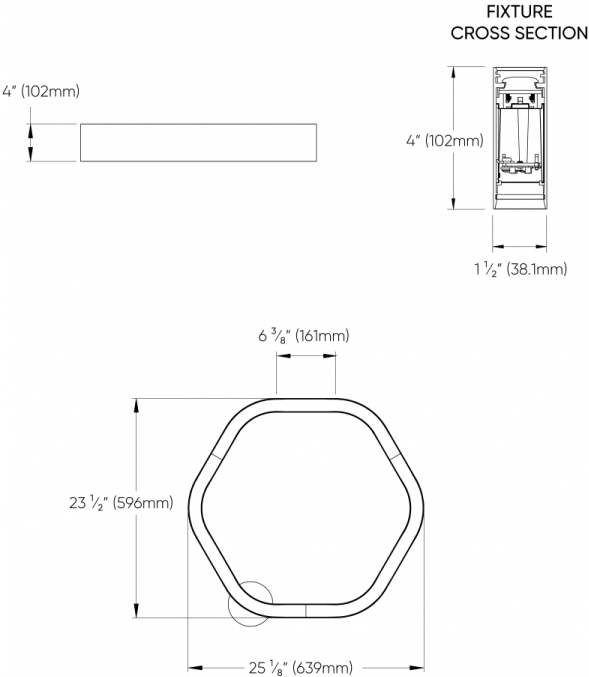

HEXAGON™ - CEILING

DIMENSIONAL DIAGRAMS

2 FT