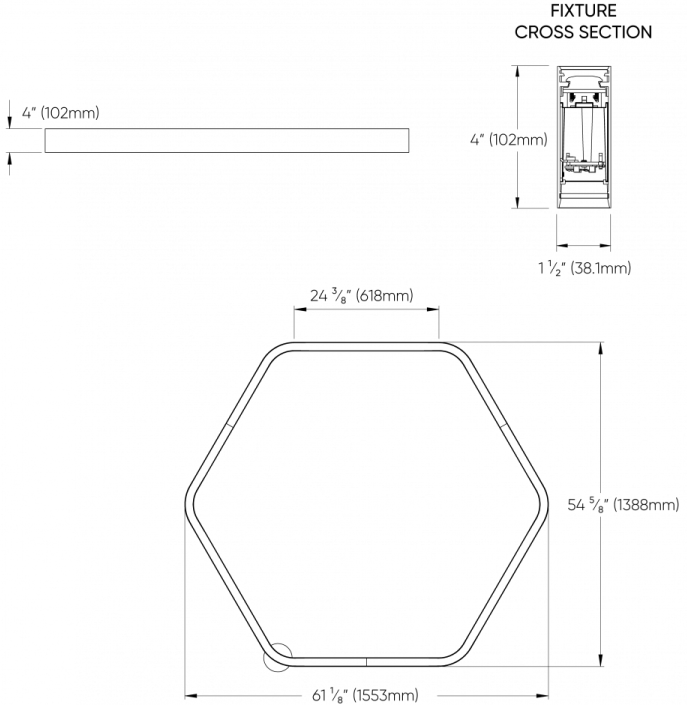

HEXAGON™ - CEILING

4 FT

5 FT