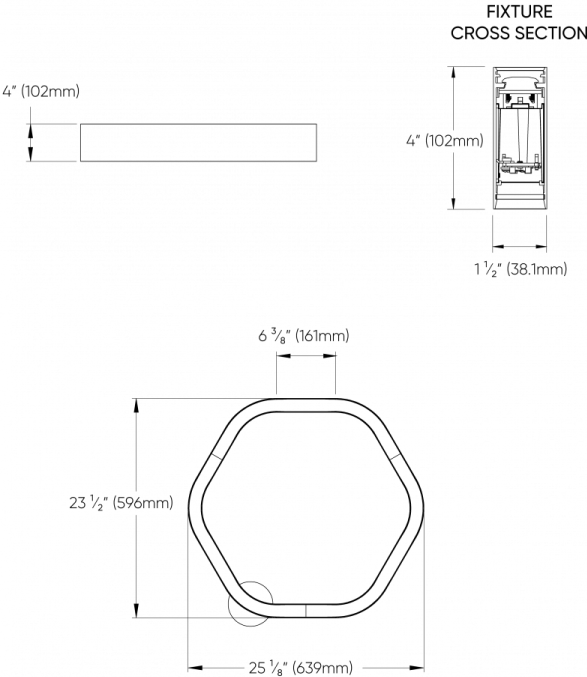

### LUMINAIRE

Code	HEXG1C02	HEXG1C03	HEXG1C04	HEXG1C05	HEXG1C06	HEXG1C07
Size	2ft	3ft	4ft	5ft	6ft	7ft
Light Direction	Direct	Direct	Direct	Direct	Direct	Direct
Wattage	69	106	138	175	207	244
Direct lms	4300	6500	8500	10800	12700	15000
LPW	61	61	61	61	61	61

**DIRECT (BLACK METALLIC TEXTURED) DIFFUSED  
(DD3)**

**LUMEN/FT**

**WATT/FT**

**LPW**

500
300

12
8

38
41

## DIMENSIONAL DIAGRAMS

2 FT

3 FT