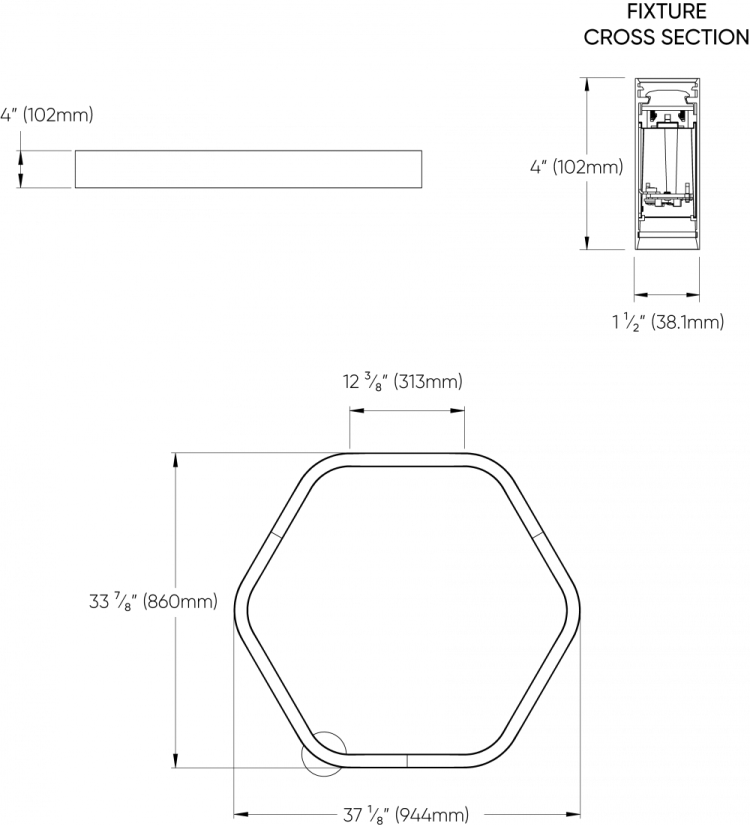

LUMINAIRE

Code	HEXG1C02	HEXG1C03	HEXG1C04	HEXG1C05	HEXG1C06	HEXG1C07
Size	2ft	3ft	4ft	5ft	6ft	7ft
Light Direction	Direct	Direct	Direct	Direct	Direct	Direct
Wattage	69	106	138	175	207	244
Direct lms	4300	6500	8500	10800	12700	15000
LPW	61	61	61	61	61	61

Available up to 4'. Larger sizes available with visible seams, consult factory.

APPROVALS

HEXAGON™ - CEILING

PERFORMANCE DATA

**DIRECT (WHITE/SILVER METALLIC TEXTURED)
DIFFUSED (DD3)**

LUMEN/FT

WATT/FT

LPW

12
8

38
41

HEXAGON™ - CEILING

DIMENSIONAL DIAGRAMS

2 FT

3 FT

HEXAGON™ - CEILING

4 FT

5 FT

HEXAGON™ - CEILING

6 FT

7 FT