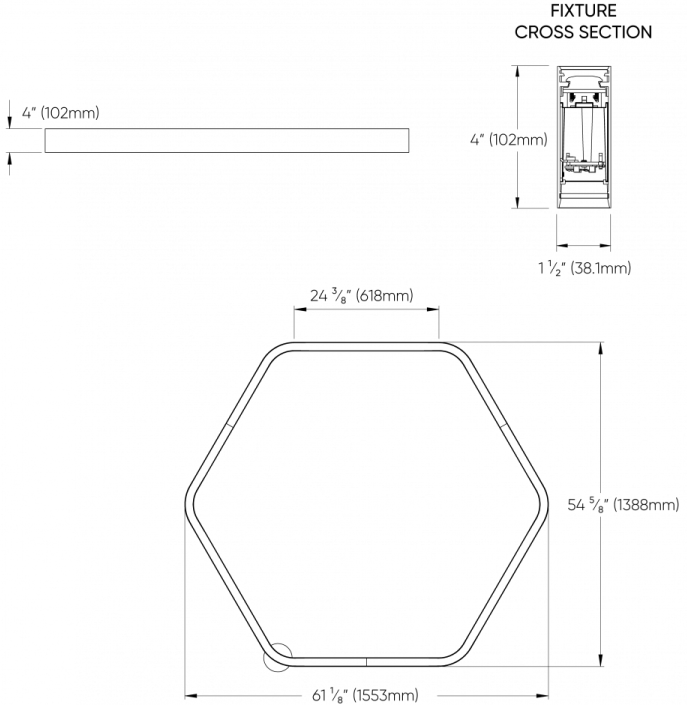

LUMINAIRE

Code	HEXG1C02	HEXG1C03	HEXG1C04	HEXG1C05	HEXG1C06	HEXG1C07
Size	2ft	3ft	4ft	5ft	6ft	7ft
Light Direction	Direct	Direct	Direct	Direct	Direct	Direct
Wattage	69	106	138	175	207	244
Direct lms	4300	6500	8500	10800	12700	15000
LPW	61	61	61	61	61	61

Available up to 4'. Larger sizes available with visible seams, consult factory.

APPROVALS

HEXAGON™ - CEILING

PERFORMANCE DATA

**DIRECT (WHITE/SILVER METALLIC TEXTURED)
DIFFUSED (DD3)**

LUMEN/FT

WATT/FT

LPW

12
8

38
41

HEXAGON™ - CEILING

DIMENSIONAL DIAGRAMS

2 FT

3 FT

HEXAGON™ - CEILING

4 FT

5 FT

HEXAGON™ - CEILING

6 FT

7 FT