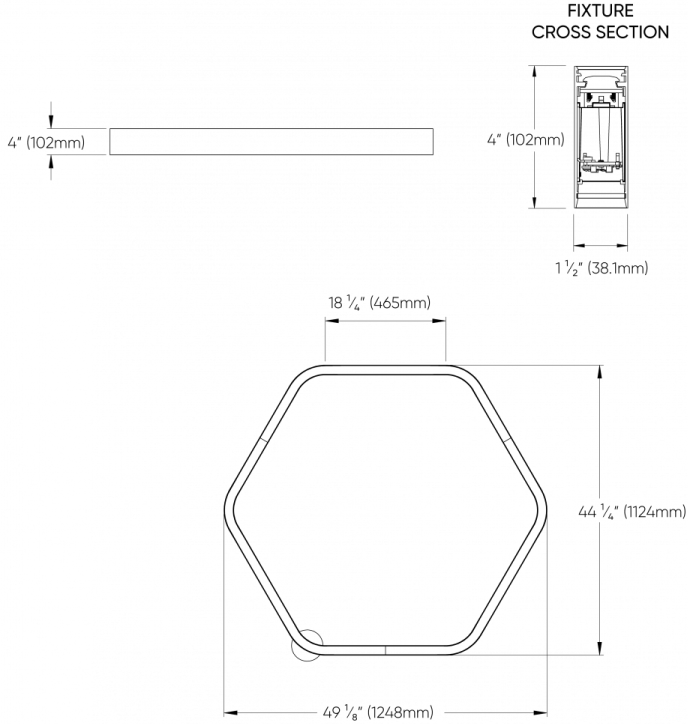

LUMINAIRE

Code	HEXG1C02	HEXG1C03	HEXG1C04	HEXG1C05	HEXG1C06	HEXG1C07
Size	2ft	3ft	4ft	5ft	6ft	7ft
Light Direction	Direct	Direct	Direct	Direct	Direct	Direct
Wattage	69	106	138	175	207	244
Direct lms	4300	6500	8500	10800	12700	15000
LPW	61	61	61	61	61	61

Available up to 4'. Larger sizes available with visible seams, consult factory.

APPROVALS

HEXAGON™ - CEILING

PERFORMANCE DATA

**DIRECT (WHITE/SILVER METALLIC TEXTURED)
DIFFUSED (DD3)**

LUMEN/FT

WATT/FT

LPW

12
8

38
41

HEXAGON™ - CEILING

DIMENSIONAL DIAGRAMS

2 FT

3 FT

HEXAGON™ - CEILING

4 FT

5 FT

HEXAGON™ - CEILING

6 FT

7 FT