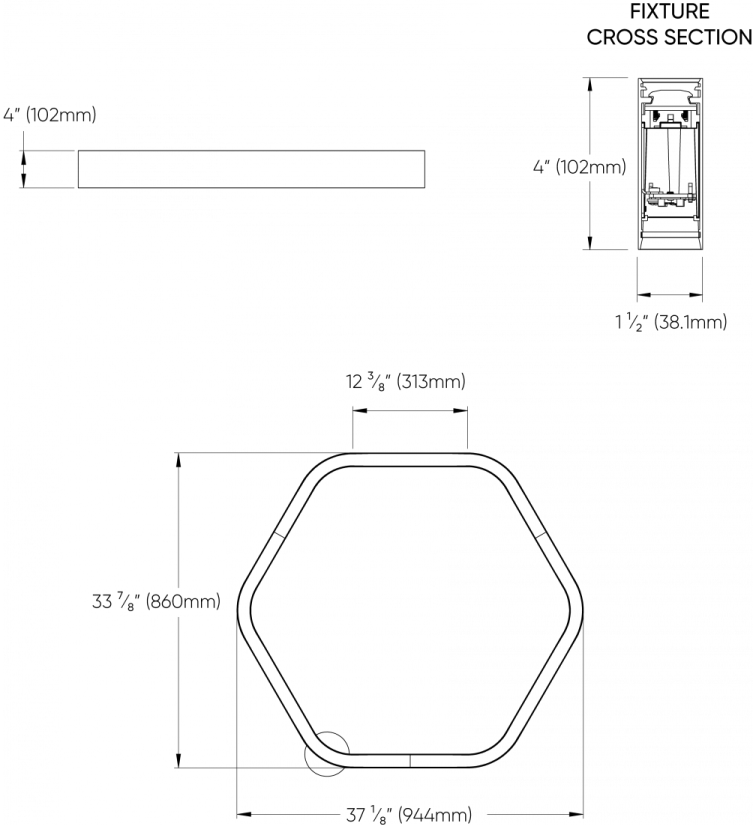

### LUMINAIRE

Code	HEXG1C02	HEXG1C03	HEXG1C04	HEXG1C05	HEXG1C06	HEXG1C07
Size	2ft	3ft	4ft	5ft	6ft	7ft
Light Direction	Direct	Direct	Direct	Direct	Direct	Direct
Wattage	69	106	138	175	207	244
Direct lms	4300	6500	8500	10800	12700	15000
LPW	61	61	61	61	61	61

**DIRECT (BLACK METALLIC TEXTURED) DIFFUSED  
(DD3)**

**LUMEN/FT**

**WATT/FT**

**LPW**

500
300

12
8

38
41

## DIMENSIONAL DIAGRAMS

2 FT

3 FT