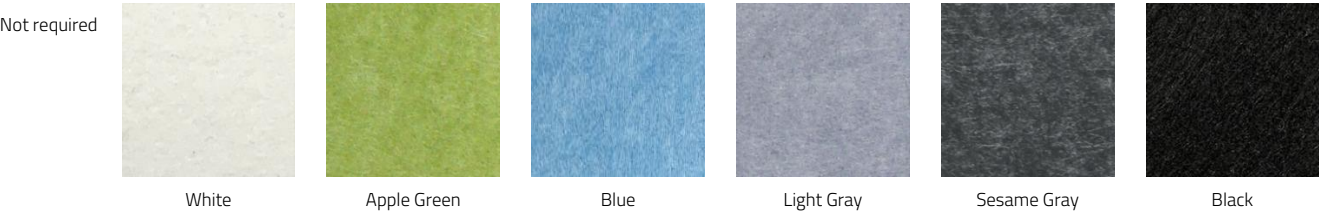

ACOUSTIC PANEL COLOR

White   Apple Green   Blue   Light Gray   Sesame Gray   Black

Available up to 4'. Larger sizes available with visible seams, consult factory.

APPROVALS