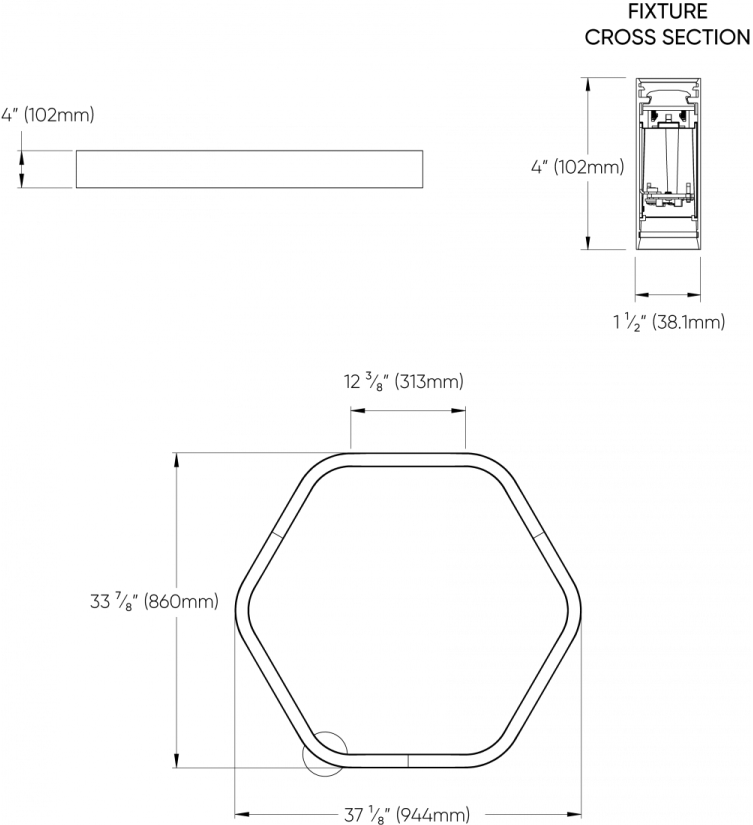

### LUMINAIRE

Code	HEXG1C02	HEXG1C03	HEXG1C04	HEXG1C05	HEXG1C06	HEXG1C07
Size	2ft	3ft	4ft	5ft	6ft	7ft
Light Direction	Direct	Direct	Direct	Direct	Direct	Direct
Wattage	69	106	138	175	207	244
Direct lms	4300	6500	8500	10800	12700	15000
LPW	61	61	61	61	61	61

**DIRECT (BLACK METALLIC TEXTURED) DIFFUSED  
(DD3)**

**LUMEN/FT**

**WATT/FT**

**LPW**

500
300

12
8

38
41

## DIMENSIONAL DIAGRAMS

2 FT

3 FT