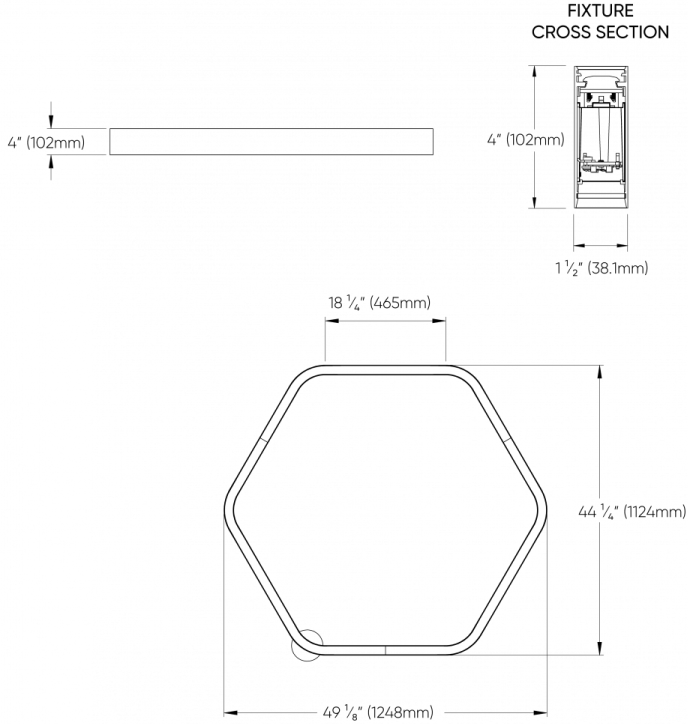

HEXAGON™ - CEILING

4 FT