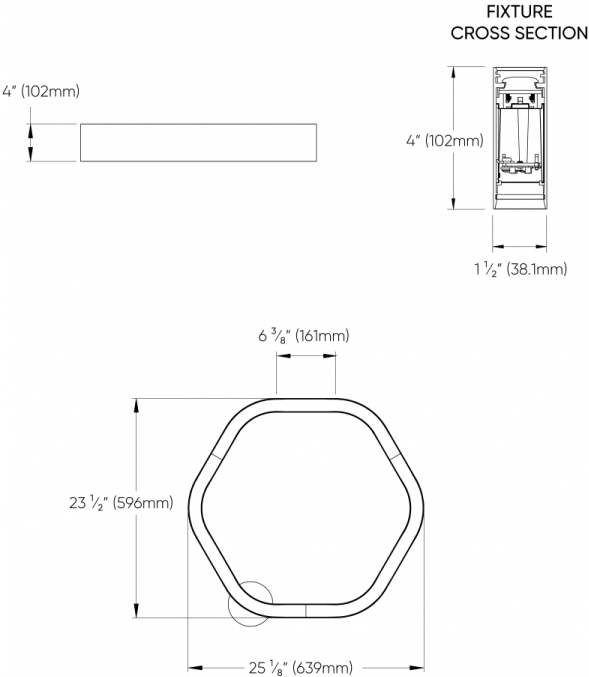

LUMINAIRE

Code	HEXG1C02	HEXG1C03	HEXG1C04	HEXG1C05	HEXG1C06	HEXG1C07
Size	2ft	3ft	4ft	5ft	6ft	7ft
Light Direction	Direct	Direct	Direct	Direct	Direct	Direct
Wattage	69	106	138	175	207	244
Direct lms	4300	6500	8500	10800	12700	15000
LPW	61	61	61	61	61	61

Available up to 4'. Larger sizes available with visible seams, consult factory.

APPROVALS

HEXAGON™ - CEILING

PERFORMANCE DATA

**DIRECT (WHITE/SILVER METALLIC TEXTURED)
DIFFUSED (DD3)**

LUMEN/FT

WATT/FT

LPW

700
500
300

12
8
5

61
66
73

**DIRECT (BLACK METALLIC TEXTURED) DIFFUSED
(DD3)**

LUMEN/FT

WATT/FT

LPW

500
300

12
8

38
41

HEXAGON™ - CEILING

DIMENSIONAL DIAGRAMS

2 FT

3 FT

HEXAGON™ - CEILING

4 FT