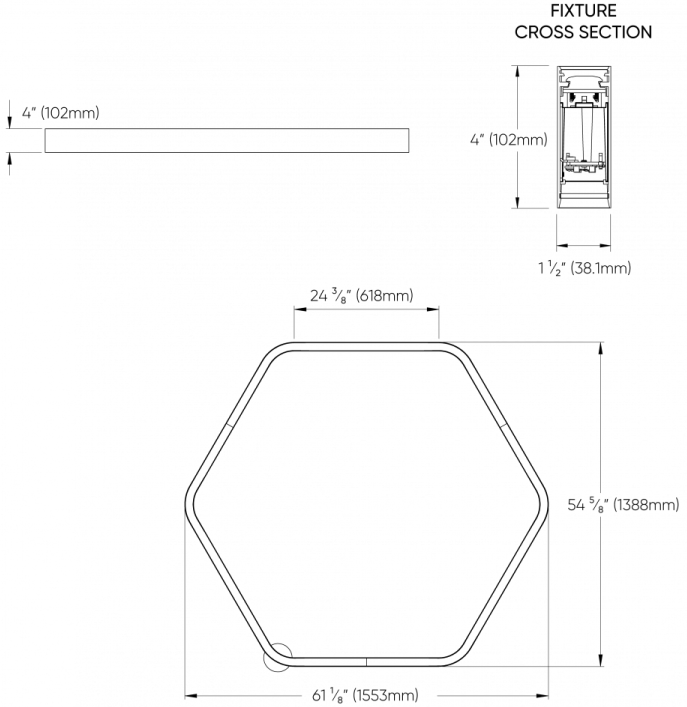

### LUMINAIRE

Code	HEXG1C02	HEXG1C03	HEXG1C04	HEXG1C05	HEXG1C06	HEXG1C07
Size	2ft	3ft	4ft	5ft	6ft	7ft
Light Direction	Direct	Direct	Direct	Direct	Direct	Direct
Wattage	69	106	138	175	207	244
Direct lms	4300	6500	8500	10800	12700	15000
LPW	61	61	61	61	61	61

## DIMENSIONAL DIAGRAMS

2 FT

3 FT

# HEXAGON™ - CEILING

4 FT

5 FT

# HEXAGON™ - CEILING

6 FT

7 FT