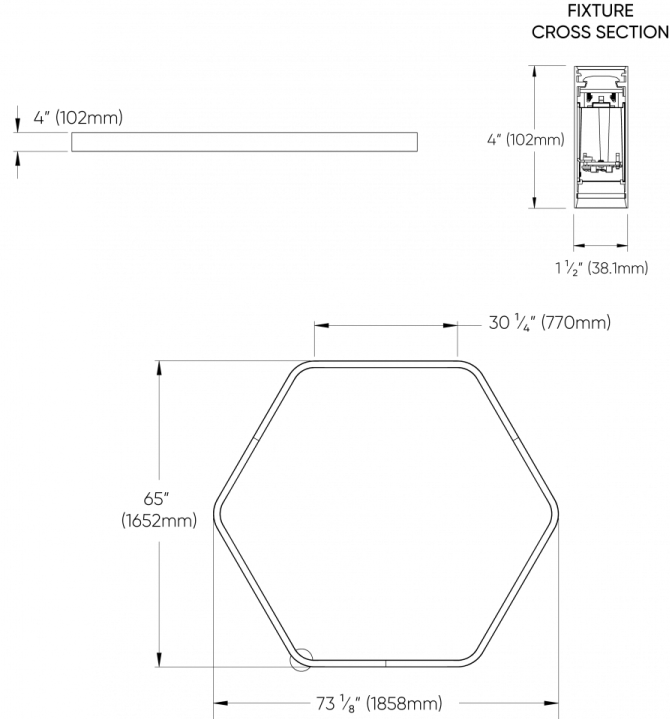

HEXAGON™ - CEILING

6 FT