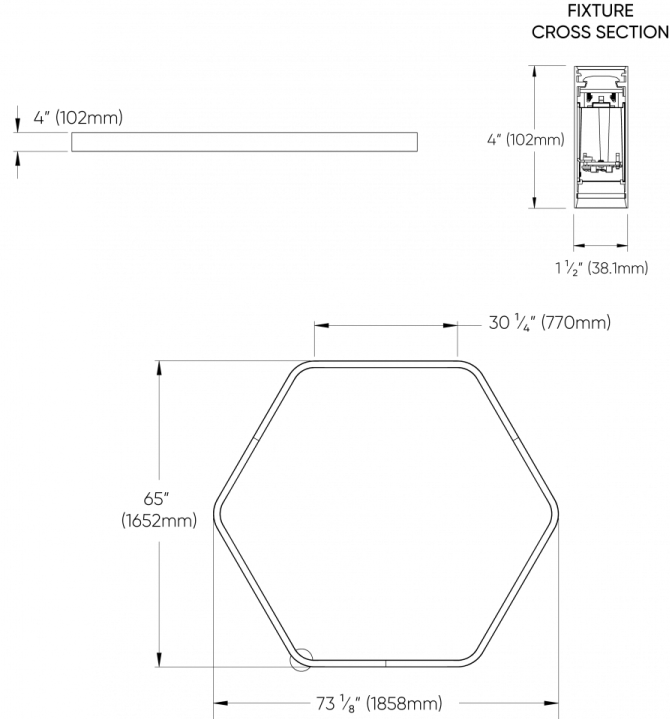

LUMINAIRE

Code	HEXG1C02	HEXG1C03	HEXG1C04	HEXG1C05	HEXG1C06	HEXG1C07
Size	2ft	3ft	4ft	5ft	6ft	7ft
Light Direction	Direct	Direct	Direct	Direct	Direct	Direct
Wattage	69	106	138	175	207	244
Direct lms	4300	6500	8500	10800	12700	15000
LPW	61	61	61	61	61	61

Available up to 4'. Larger sizes available with visible seams, consult factory.

APPROVALS

HEXAGON™ - CEILING

PERFORMANCE DATA

**DIRECT (WHITE/SILVER METALLIC TEXTURED)
DIFFUSED (DD3)**

LUMEN/FT

WATT/FT

LPW

12
8

38
41

HEXAGON™ - CEILING

DIMENSIONAL DIAGRAMS

2 FT

3 FT

HEXAGON™ - CEILING

4 FT

5 FT

HEXAGON™ - CEILING

6 FT

7 FT