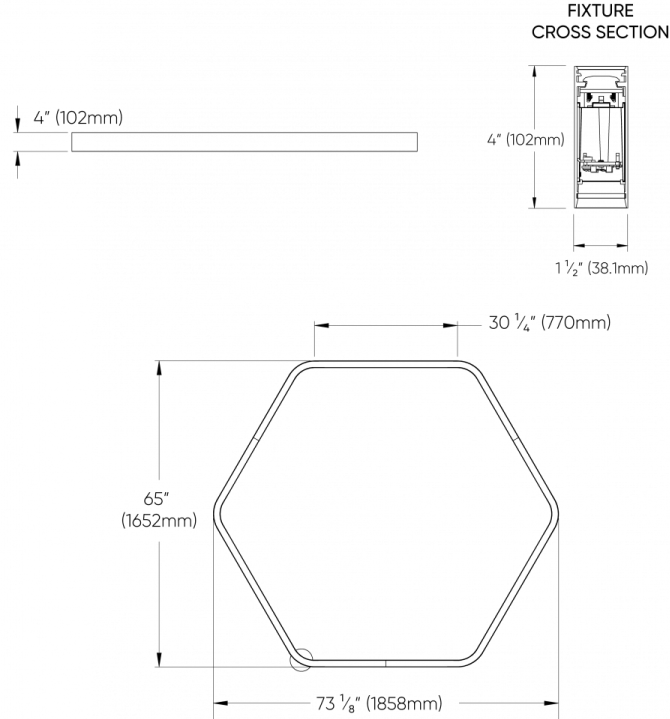

AP00 Not required
AP11 Light Gray

AP04 White
AP26 Sesame Gray

AP13 Apple Green
AP27 Black

AP22 Blue

Available up to 4'. Larger sizes available with visible seams, consult factory.

HEXAGON™ - CEILING

DIMENSIONAL DIAGRAMS

2 FT

3 FT

HEXAGON™ - CEILING

4 FT

5 FT

HEXAGON™ - CEILING

6 FT

7 FT