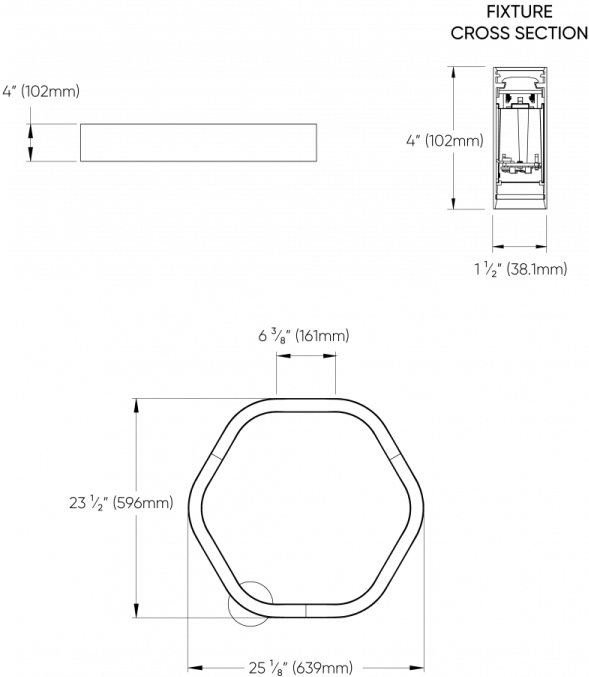

AP00 Not required
AP11 Light Gray

AP04 White
AP26 Sesame Gray

AP13 Apple Green
AP27 Black

AP22 Blue

Available up to 4'. Larger sizes available with visible seams, consult factory.

HEXAGON™ - CEILING

DIMENSIONAL DIAGRAMS

2 FT

3 FT

HEXAGON™ - CEILING

4 FT

5 FT

HEXAGON™ - CEILING

6 FT

7 FT