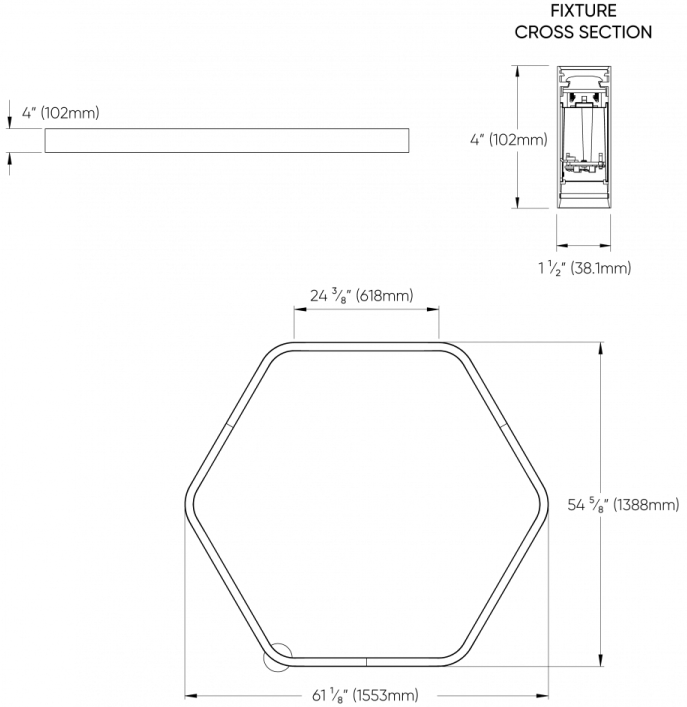

Available up to 4'. Larger sizes available with visible seams, consult factory.

## DIMENSIONAL DIAGRAMS

2 FT

3 FT

# HEXAGON™ - CEILING

4 FT

5 FT

# HEXAGON™ - CEILING

6 FT

7 FT