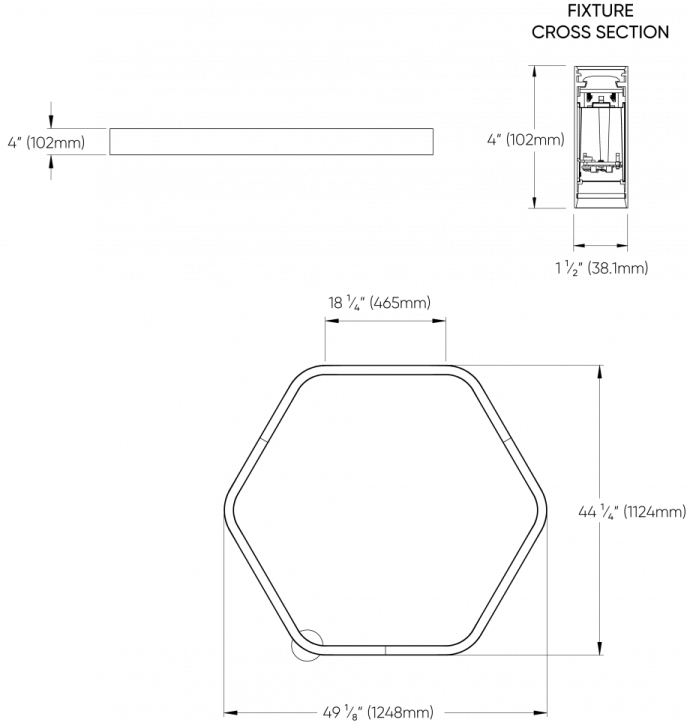

AP00 Not required
AP11 Light Gray

AP04 White
AP26 Sesame Gray

AP13 Apple Green
AP27 Black

AP22 Blue

Available up to 4'. Larger sizes available with visible seams, consult factory.

HEXAGON™ - CEILING

DIMENSIONAL DIAGRAMS

2 FT

3 FT

HEXAGON™ - CEILING

4 FT

5 FT

HEXAGON™ - CEILING

6 FT

7 FT