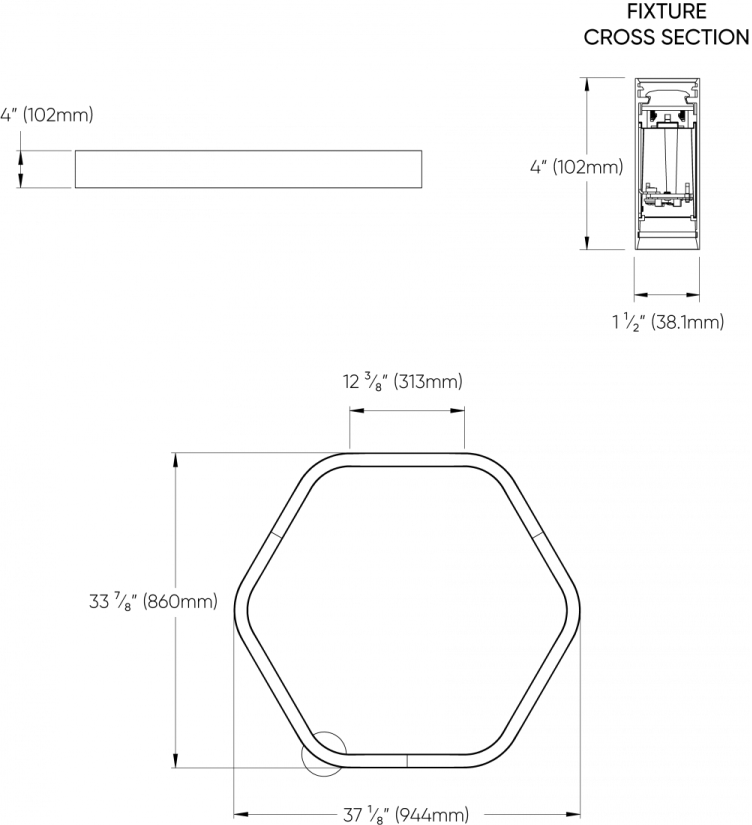

AP00 Not required
AP11 Light Gray

AP04 White
AP26 Sesame Gray

AP13 Apple Green
AP27 Black

AP22 Blue

Available up to 4'. Larger sizes available with visible seams, consult factory.

HEXAGON™ - CEILING

DIMENSIONAL DIAGRAMS

2 FT

3 FT

HEXAGON™ - CEILING

4 FT

5 FT

HEXAGON™ - CEILING

6 FT

7 FT