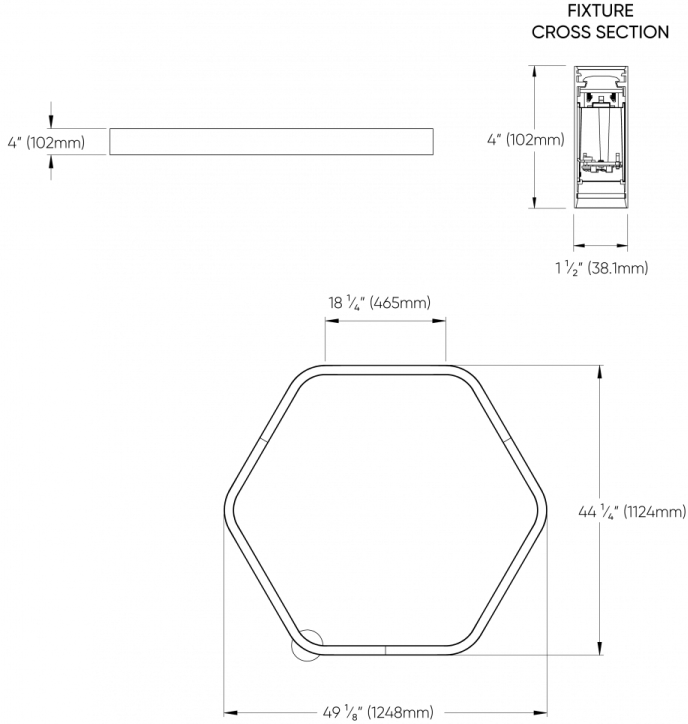

AP00 Not required
AP11 Light Gray

AP04 White
AP26 Sesame Gray

AP13 Apple Green
AP27 Black

AP22 Blue

Available up to 4'. Larger sizes available with visible seams, consult factory.

HEXAGON™ - CEILING

DIMENSIONAL DIAGRAMS

2 FT

3 FT

HEXAGON™ - CEILING

4 FT

5 FT

HEXAGON™ - CEILING

6 FT

7 FT