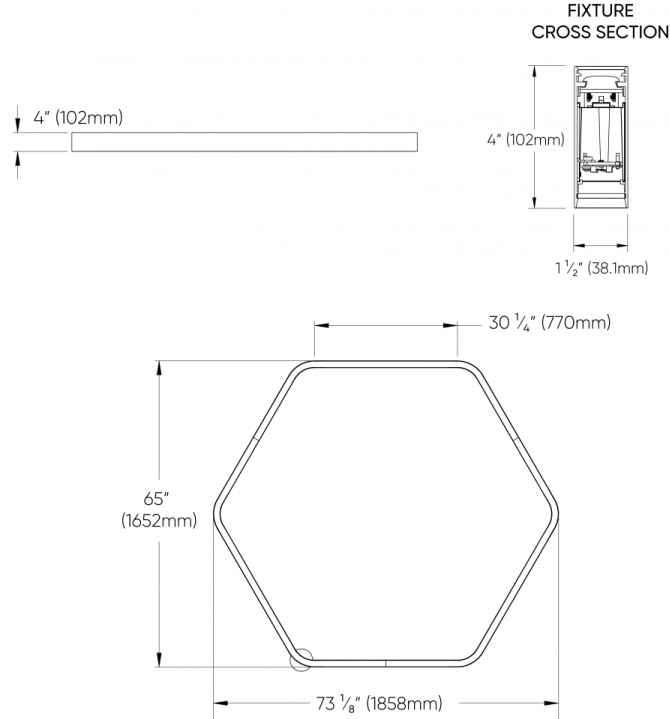

Available up to 4'. Larger sizes available with visible seams, consult factory.

## DIMENSIONAL DIAGRAMS

2 FT

3 FT

# HEXAGON™ - CEILING

4 FT

5 FT

# HEXAGON™ - CEILING

6 FT

7 FT