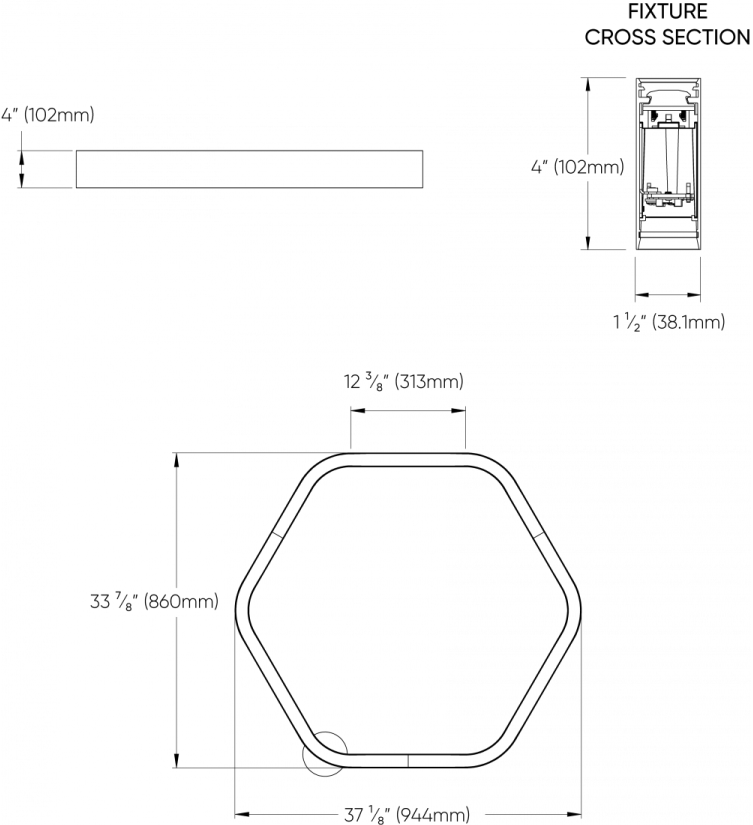

AP00 Not required
AP11 Light Gray

AP04 White
AP26 Sesame Gray

AP13 Apple Green
AP27 Black

AP22 Blue

Available up to 4'. Larger sizes available with visible seams, consult factory.

HEXAGON™ - CEILING

DIMENSIONAL DIAGRAMS

2 FT

3 FT

HEXAGON™ - CEILING

4 FT

5 FT

HEXAGON™ - CEILING

6 FT

7 FT