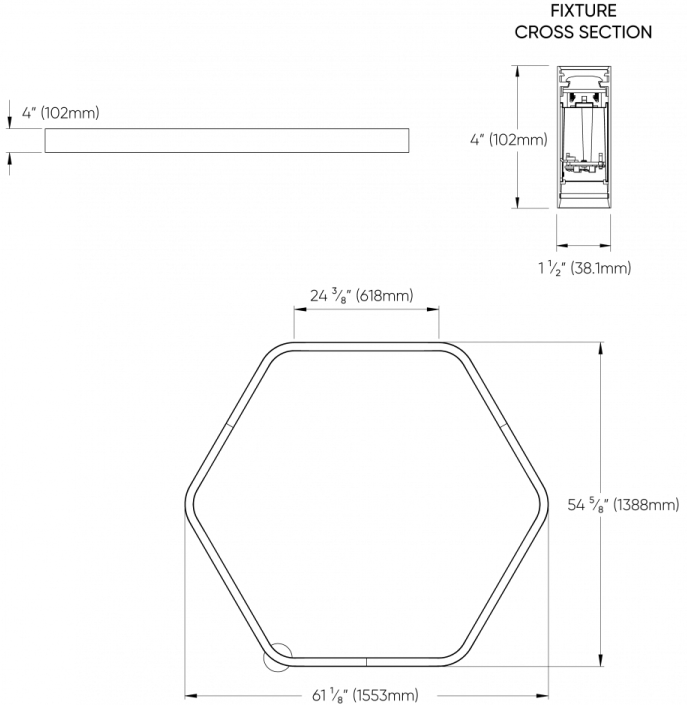

AP00 Not required
AP11 Light Gray

AP04 White
AP26 Sesame Gray

AP13 Apple Green
AP27 Black

AP22 Blue

Available up to 4'. Larger sizes available with visible seams, consult factory.

HEXAGON™ - CEILING

DIMENSIONAL DIAGRAMS

2 FT

3 FT

HEXAGON™ - CEILING

4 FT

5 FT

HEXAGON™ - CEILING

6 FT

7 FT