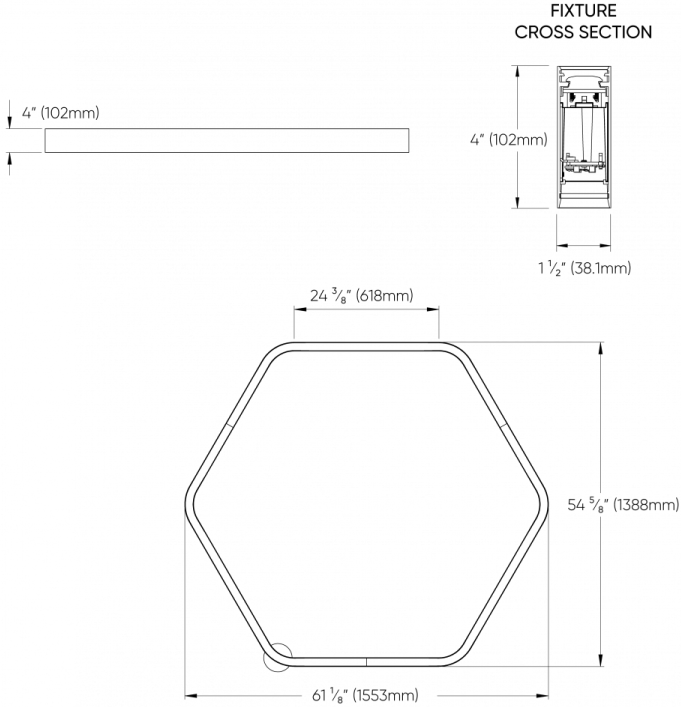

AP00 Not required
AP11 Light Gray

AP04 White
AP26 Sesame Gray

AP13 Apple Green
AP27 Black

AP22 Blue

Available up to 4'. Larger sizes available with visible seams, consult factory.

HEXAGON™ - CEILING

DIMENSIONAL DIAGRAMS

2 FT

3 FT

HEXAGON™ - CEILING

4 FT

5 FT

HEXAGON™ - CEILING

6 FT

7 FT