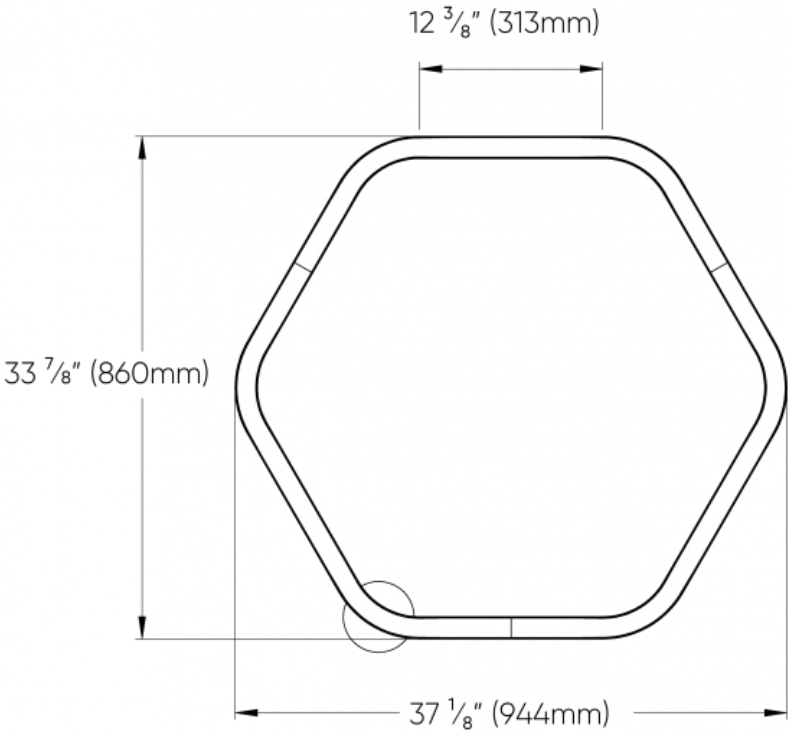

HEXAGON™ - SUSPENDED

TECHNICAL DATA

LUMINAIRE

Code	HEXG1P02	HEXG1P03	HEXG1P04	HEXG1P05	HEXG1P06	HEXG1P07
Size	2ft	3ft	4ft	5ft	6ft	7ft
Light Direction	Direct	Direct	Direct	Direct	Direct	Direct
Wattage	69	106	138	175	207	244
Direct lms	4300	6500	8500	10800	12700	15000
Indirect lms						
LPW	61	61	61	61	61	61
Code	HEXG2P02	HEXG2P03	HEXG2P04	HEXG2P05	HEXG2P06	HEXG2P07
Size	2ft	3ft	4ft	5ft	6ft	7ft
Light Direction	Direct/Indirect	Direct/Indirect	Direct/Indirect	Direct/Indirect	Direct/Indirect	Direct/Indirect
Wattage	103	169	235	299	364	431
Direct lms	4300	6500	8500	10800	12700	15000
Indirect lms	2700	5100	7800	10200	12900	15300
LPW	68	69	69	70	70	70

HEXAGON™ - SUSPENDED

2 FT

FIXTURE CROSS SECTION

3 SUSPENSION POINTS

HEXAGON™ - SUSPENDED

3 FT

FIXTURE CROSS SECTION

3 SUSPENSION POINTS

HEXAGON™ - SUSPENDED

4 FT

FIXTURE CROSS SECTION

4 SUSPENSION POINTS

HEXAGON™ - SUSPENDED

5 FT

4 SUSPENSION POINTS

HEXAGON™ - SUSPENDED

6 FT

FIXTURE CROSS SECTION

6 SUSPENSION POINTS

HEXAGON™ - SUSPENDED

7FT

FIXTURE CROSS SECTION

6 SUSPENSION POINTS