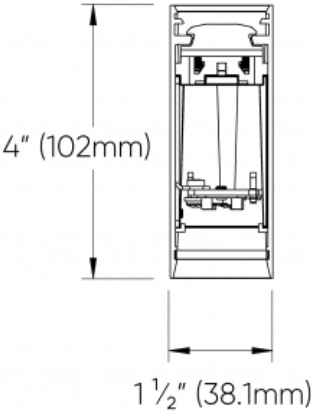

HEXAGON™ - SUSPENDED

TECHNICAL DATA

LUMINAIRE

Code	HEXG1P02	HEXG1P03	HEXG1P04	HEXG1P05	HEXG1P06	HEXG1P07
Size	2ft	3ft	4ft	5ft	6ft	7ft
Light Direction	Direct	Direct	Direct	Direct	Direct	Direct
Wattage	69	106	138	175	207	244
Direct lms	4300	6500	8500	10800	12700	15000
Indirect lms						
LPW	61	61	61	61	61	61
Code	HEXG2P02	HEXG2P03	HEXG2P04	HEXG2P05	HEXG2P06	HEXG2P07
Size	2ft	3ft	4ft	5ft	6ft	7ft
Light Direction	Direct/Indirect	Direct/Indirect	Direct/Indirect	Direct/Indirect	Direct/Indirect	Direct/Indirect
Wattage	103	169	235	299	364	431
Direct lms	4300	6500	8500	10800	12700	15000
Indirect lms	2700	5100	7800	10200	12900	15300
LPW	68	69	69	70	70	70

HEXAGON™ - SUSPENDED

2 FT

FIXTURE CROSS SECTION

3 SUSPENSION POINTS

HEXAGON™ - SUSPENDED

3 FT

FIXTURE CROSS SECTION

3 SUSPENSION POINTS

HEXAGON™ - SUSPENDED

4 FT

FIXTURE CROSS SECTION

4 SUSPENSION POINTS

HEXAGON™ - SUSPENDED

5 FT

4 SUSPENSION POINTS

HEXAGON™ - SUSPENDED

6 FT

FIXTURE CROSS SECTION

6 SUSPENSION POINTS

HEXAGON™ - SUSPENDED

7FT

FIXTURE CROSS SECTION

6 SUSPENSION POINTS