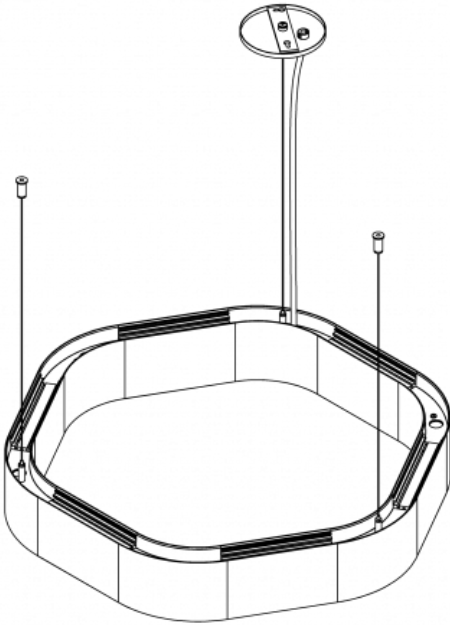

84
89
98
100

HEXAGON™ - SUSPENDED

INDIRECT (BLACK METALLIC TEXTURED) OPAL (UD2)

LUMEN/FT
900
700
500
300

WATT/FT
11
9
6
3

LPW
60
63
68
74

HEXAGON™ - SUSPENDED

DIMENSIONAL DIAGRAMS

HEXAGON™ - SUSPENDED

2 FT

FIXTURE CROSS SECTION

3 SUSPENSION POINTS

HEXAGON™ - SUSPENDED

3 FT

FIXTURE CROSS SECTION

3 SUSPENSION POINTS

HEXAGON™ - SUSPENDED

4 FT

FIXTURE CROSS SECTION

4 SUSPENSION POINTS

HEXAGON™ - SUSPENDED

5 FT

4 SUSPENSION POINTS

HEXAGON™ - SUSPENDED