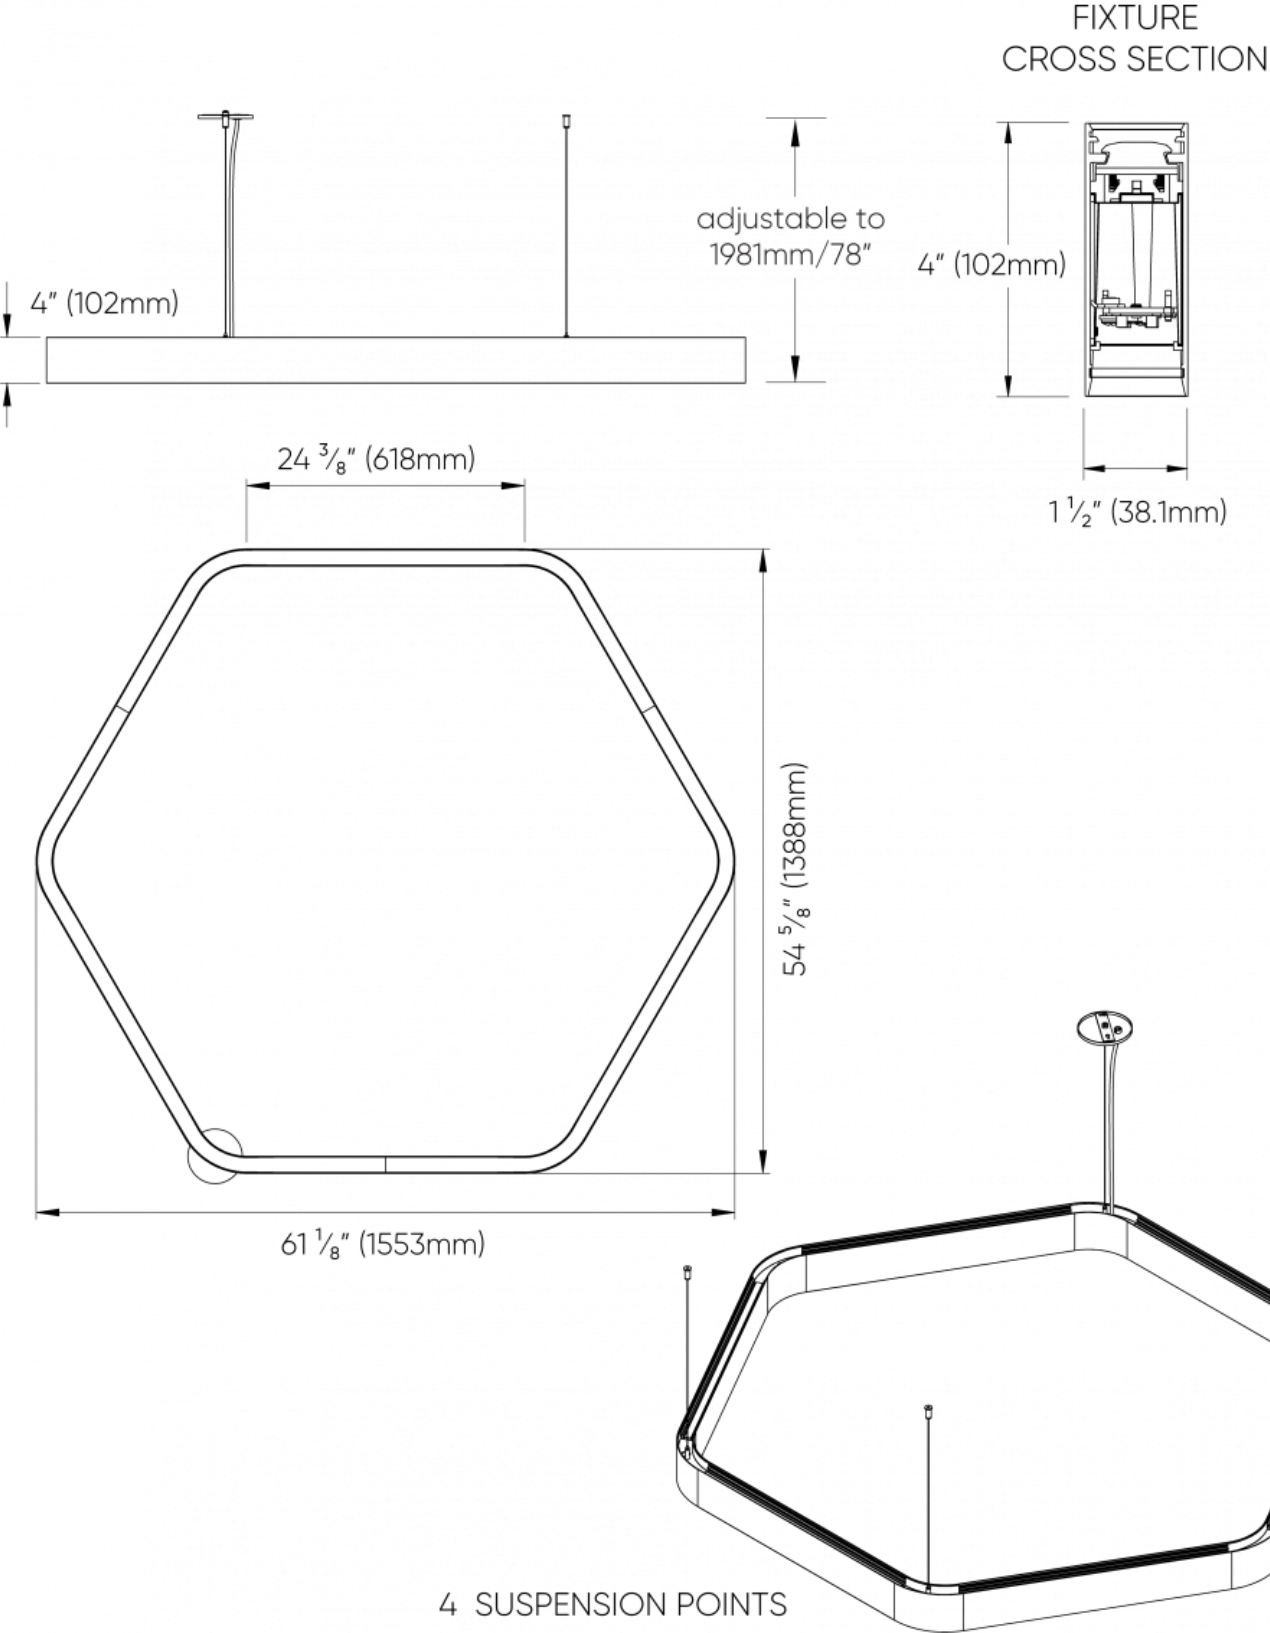

HEXAGON™ - SUSPENDED

TECHNICAL DATA

LUMINAIRE

Code	HEXG1P02	HEXG1P03	HEXG1P04	HEXG1P05	HEXG1P06	HEXG1P07
Size	2ft	3ft	4ft	5ft	6ft	7ft
Light Direction	Direct	Direct	Direct	Direct	Direct	Direct
Wattage	69	106	138	175	207	244
Direct lms	4300	6500	8500	10800	12700	15000
Indirect lms						
LPW	61	61	61	61	61	61
Code	HEXG2P02	HEXG2P03	HEXG2P04	HEXG2P05	HEXG2P06	HEXG2P07
Size	2ft	3ft	4ft	5ft	6ft	7ft
Light Direction	Direct/Indirect	Direct/Indirect	Direct/Indirect	Direct/Indirect	Direct/Indirect	Direct/Indirect
Wattage	103	169	235	299	364	431
Direct lms	4300	6500	8500	10800	12700	15000
Indirect lms	2700	5100	7800	10200	12900	15300
LPW	68	69	69	70	70	70

HEXAGON™ - SUSPENDED

2 FT

FIXTURE CROSS SECTION

3 SUSPENSION POINTS

HEXAGON™ - SUSPENDED

3 FT

FIXTURE CROSS SECTION

3 SUSPENSION POINTS

HEXAGON™ - SUSPENDED

4 FT

FIXTURE CROSS SECTION

4 SUSPENSION POINTS

HEXAGON™ - SUSPENDED

5 FT

4 SUSPENSION POINTS

HEXAGON™ - SUSPENDED

6 FT

FIXTURE CROSS SECTION

6 SUSPENSION POINTS

HEXAGON™ - SUSPENDED

7FT

FIXTURE CROSS SECTION

6 SUSPENSION POINTS