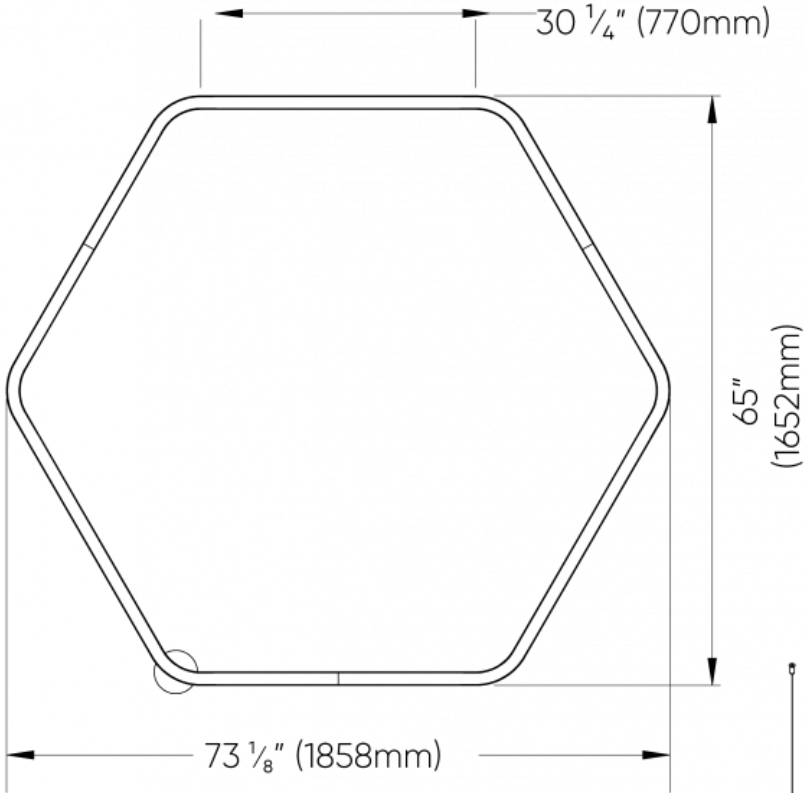

HEXAGON™ - SUSPENDED

TECHNICAL DATA

LUMINAIRE

Code	HEXG1P02	HEXG1P03	HEXG1P04	HEXG1P05	HEXG1P06	HEXG1P07
Size	2ft	3ft	4ft	5ft	6ft	7ft
Light Direction	Direct	Direct	Direct	Direct	Direct	Direct
Wattage	69	106	138	175	207	244
Direct lms	4300	6500	8500	10800	12700	15000
Indirect lms						
LPW	61	61	61	61	61	61
Code	HEXG2P02	HEXG2P03	HEXG2P04	HEXG2P05	HEXG2P06	HEXG2P07
Size	2ft	3ft	4ft	5ft	6ft	7ft
Light Direction	Direct/Indirect	Direct/Indirect	Direct/Indirect	Direct/Indirect	Direct/Indirect	Direct/Indirect
Wattage	103	169	235	299	364	431
Direct lms	4300	6500	8500	10800	12700	15000
Indirect lms	2700	5100	7800	10200	12900	15300
LPW	68	69	69	70	70	70

HEXAGON™ - SUSPENDED

2 FT

FIXTURE CROSS SECTION

3 SUSPENSION POINTS

HEXAGON™ - SUSPENDED

3 FT

FIXTURE CROSS SECTION

3 SUSPENSION POINTS

HEXAGON™ - SUSPENDED

4 FT

FIXTURE CROSS SECTION

4 SUSPENSION POINTS

HEXAGON™ - SUSPENDED

5 FT

4 SUSPENSION POINTS

HEXAGON™ - SUSPENDED

6 FT

FIXTURE CROSS SECTION

6 SUSPENSION POINTS

HEXAGON™ - SUSPENDED

7FT

FIXTURE CROSS SECTION

6 SUSPENSION POINTS