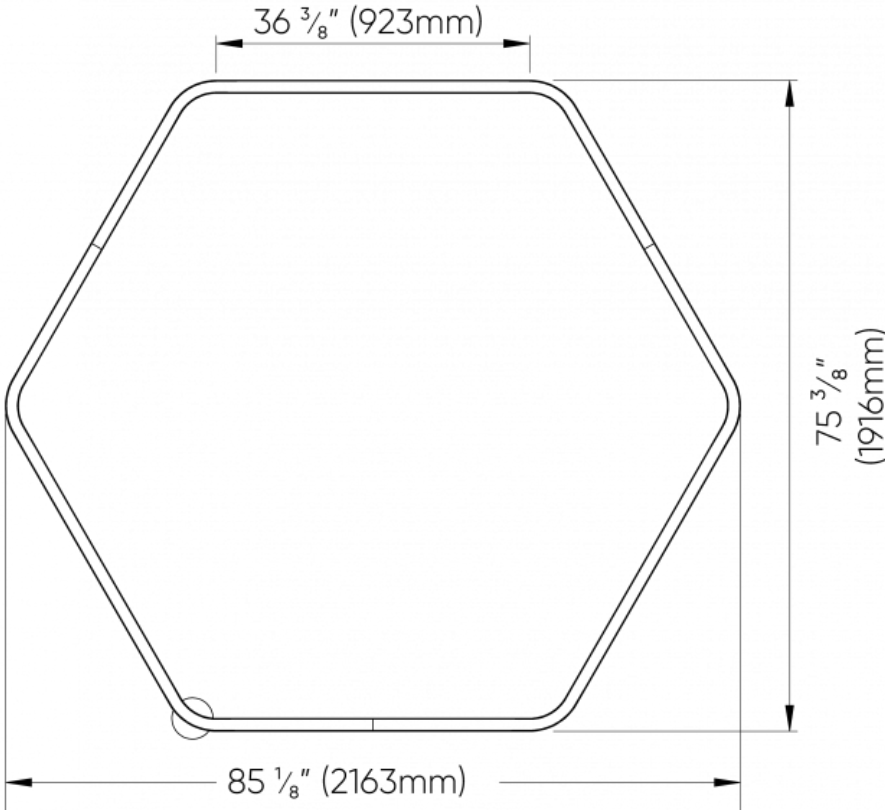

HEXAGON™ - SUSPENDED

TECHNICAL DATA

LUMINAIRE

Code	HEXG1P02	HEXG1P03	HEXG1P04	HEXG1P05	HEXG1P06	HEXG1P07
Size	2ft	3ft	4ft	5ft	6ft	7ft
Light Direction	Direct	Direct	Direct	Direct	Direct	Direct
Wattage	69	106	138	175	207	244
Direct lms	4300	6500	8500	10800	12700	15000
Indirect lms						
LPW	61	61	61	61	61	61
Code	HEXG2P02	HEXG2P03	HEXG2P04	HEXG2P05	HEXG2P06	HEXG2P07
Size	2ft	3ft	4ft	5ft	6ft	7ft
Light Direction	Direct/Indirect	Direct/Indirect	Direct/Indirect	Direct/Indirect	Direct/Indirect	Direct/Indirect
Wattage	103	169	235	299	364	431
Direct lms	4300	6500	8500	10800	12700	15000
Indirect lms	2700	5100	7800	10200	12900	15300
LPW	68	69	69	70	70	70

HEXAGON™ - SUSPENDED

4 FT

FIXTURE CROSS SECTION

4 SUSPENSION POINTS

HEXAGON™ - SUSPENDED

5 FT

4 SUSPENSION POINTS

HEXAGON™ - SUSPENDED

6 FT

FIXTURE CROSS SECTION

6 SUSPENSION POINTS

HEXAGON™ - SUSPENDED

7FT

FIXTURE CROSS SECTION

6 SUSPENSION POINTS