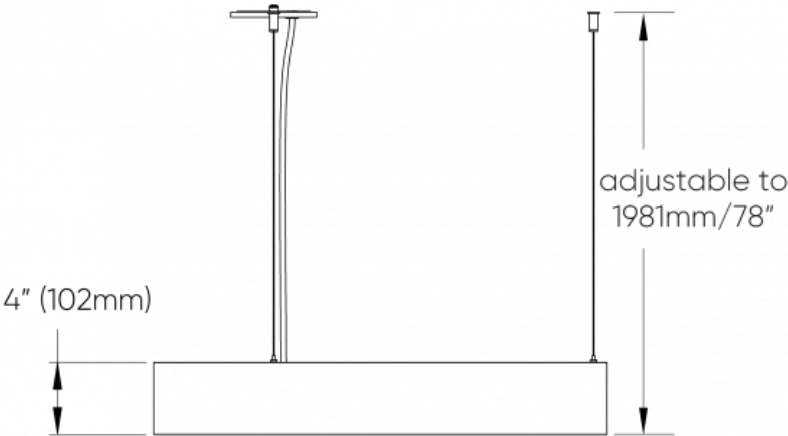

HEXAGON™ - SUSPENDED

TECHNICAL DATA

LUMINAIRE

Code	HEXG1P02	HEXG1P03	HEXG1P04	HEXG1P05	HEXG1P06	HEXG1P07
Size	2ft	3ft	4ft	5ft	6ft	7ft
Light Direction	Direct	Direct	Direct	Direct	Direct	Direct
Wattage	69	106	138	175	207	244
Direct lms	4300	6500	8500	10800	12700	15000
Indirect lms						
LPW	61	61	61	61	61	61
Code	HEXG2P02	HEXG2P03	HEXG2P04	HEXG2P05	HEXG2P06	HEXG2P07
Size	2ft	3ft	4ft	5ft	6ft	7ft
Light Direction	Direct/Indirect	Direct/Indirect	Direct/Indirect	Direct/Indirect	Direct/Indirect	Direct/Indirect
Wattage	103	169	235	299	364	431
Direct lms	4300	6500	8500	10800	12700	15000
Indirect lms	2700	5100	7800	10200	12900	15300
LPW	68	69	69	70	70	70

84
89
98
100

HEXAGON™ - SUSPENDED

INDIRECT (BLACK METALLIC TEXTURED) OPAL (UD2)

LUMEN/FT
900
700
500
300

WATT/FT
11
9
6
3

LPW
60
63
68
74

HEXAGON™ - SUSPENDED

DIMENSIONAL DIAGRAMS

HEXAGON™ - SUSPENDED

2 FT

FIXTURE CROSS SECTION

3 SUSPENSION POINTS

HEXAGON™ - SUSPENDED

3 FT

FIXTURE CROSS SECTION

3 SUSPENSION POINTS