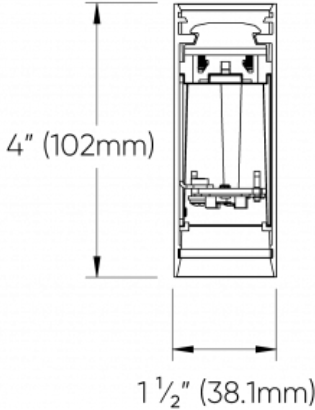

HEXAGON™ - SUSPENDED

TECHNICAL DATA

LUMINAIRE

Code	HEXG1P02	HEXG1P03	HEXG1P04	HEXG1P05	HEXG1P06	HEXG1P07
Size	2ft	3ft	4ft	5ft	6ft	7ft
Light Direction	Direct	Direct	Direct	Direct	Direct	Direct
Wattage	69	106	138	175	207	244
Direct lms	4300	6500	8500	10800	12700	15000
Indirect lms						
LPW	61	61	61	61	61	61
Code	HEXG2P02	HEXG2P03	HEXG2P04	HEXG2P05	HEXG2P06	HEXG2P07
Size	2ft	3ft	4ft	5ft	6ft	7ft
Light Direction	Direct/Indirect	Direct/Indirect	Direct/Indirect	Direct/Indirect	Direct/Indirect	Direct/Indirect
Wattage	103	169	235	299	364	431
Direct lms	4300	6500	8500	10800	12700	15000
Indirect lms	2700	5100	7800	10200	12900	15300
LPW	68	69	69	70	70	70

HEXAGON™ - SUSPENDED

4 FT

FIXTURE CROSS SECTION

4 SUSPENSION POINTS

HEXAGON™ - SUSPENDED

5 FT

4 SUSPENSION POINTS

HEXAGON™ - SUSPENDED

6 FT

FIXTURE CROSS SECTION

6 SUSPENSION POINTS

HEXAGON™ - SUSPENDED

7FT

FIXTURE CROSS SECTION

6 SUSPENSION POINTS