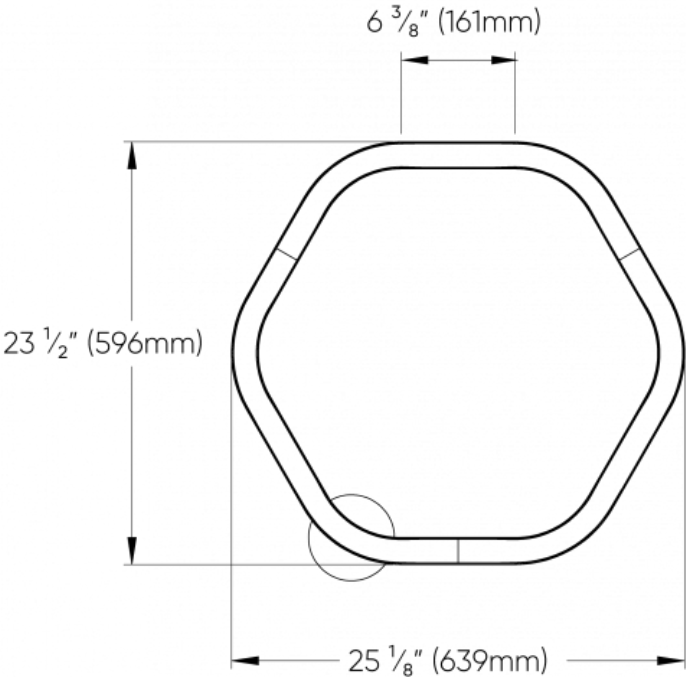

HEXAGON™ - SUSPENDED

TECHNICAL DATA

LUMINAIRE

Code	HEXG1P02	HEXG1P03	HEXG1P04	HEXG1P05	HEXG1P06	HEXG1P07
Size	2ft	3ft	4ft	5ft	6ft	7ft
Light Direction	Direct	Direct	Direct	Direct	Direct	Direct
Wattage	69	106	138	175	207	244
Direct lms	4300	6500	8500	10800	12700	15000
Indirect lms						
LPW	61	61	61	61	61	61
Code	HEXG2P02	HEXG2P03	HEXG2P04	HEXG2P05	HEXG2P06	HEXG2P07
Size	2ft	3ft	4ft	5ft	6ft	7ft
Light Direction	Direct/Indirect	Direct/Indirect	Direct/Indirect	Direct/Indirect	Direct/Indirect	Direct/Indirect
Wattage	103	169	235	299	364	431
Direct lms	4300	6500	8500	10800	12700	15000
Indirect lms	2700	5100	7800	10200	12900	15300
LPW	68	69	69	70	70	70

84
89
98
100

HEXAGON™ - SUSPENDED

INDIRECT (BLACK METALLIC TEXTURED) OPAL (UD2)

LUMEN/FT
900
700
500
300

WATT/FT
11
9
6
3

LPW
60
63
68
74

HEXAGON™ - SUSPENDED

DIMENSIONAL DIAGRAMS

HEXAGON™ - SUSPENDED

2 FT

FIXTURE CROSS SECTION

3 SUSPENSION POINTS

HEXAGON™ - SUSPENDED

3 FT

FIXTURE CROSS SECTION

3 SUSPENSION POINTS

HEXAGON™ - SUSPENDED

4 FT

FIXTURE CROSS SECTION

4 SUSPENSION POINTS

HEXAGON™ - SUSPENDED

5 FT

4 SUSPENSION POINTS

HEXAGON™ - SUSPENDED