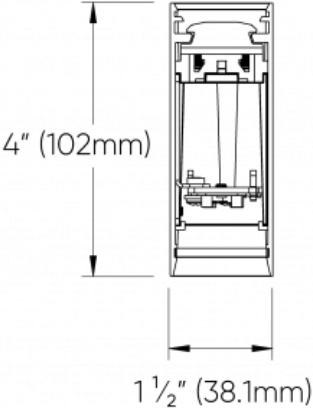

HEXAGON™ - SUSPENDED

TECHNICAL DATA

LUMINAIRE

Code	HEXG1P02	HEXG1P03	HEXG1P04	HEXG1P05	HEXG1P06	HEXG1P07
Size	2ft	3ft	4ft	5ft	6ft	7ft
Light Direction	Direct	Direct	Direct	Direct	Direct	Direct
Wattage	69	106	138	175	207	244
Direct lms	4300	6500	8500	10800	12700	15000
Indirect lms						
LPW	61	61	61	61	61	61
Code	HEXG2P02	HEXG2P03	HEXG2P04	HEXG2P05	HEXG2P06	HEXG2P07
Size	2ft	3ft	4ft	5ft	6ft	7ft
Light Direction	Direct/Indirect	Direct/Indirect	Direct/Indirect	Direct/Indirect	Direct/Indirect	Direct/Indirect
Wattage	103	169	235	299	364	431
Direct lms	4300	6500	8500	10800	12700	15000
Indirect lms	2700	5100	7800	10200	12900	15300
LPW	68	69	69	70	70	70

84
89
98
100

HEXAGON™ - SUSPENDED

INDIRECT (BLACK METALLIC TEXTURED) OPAL (UD2)

LUMEN/FT
900
700
500
300

WATT/FT
11
9
6
3

LPW
60
63
68
74

HEXAGON™ - SUSPENDED

DIMENSIONAL DIAGRAMS

HEXAGON™ - SUSPENDED

2 FT

FIXTURE CROSS SECTION

3 SUSPENSION POINTS

HEXAGON™ - SUSPENDED

3 FT

FIXTURE CROSS SECTION

3 SUSPENSION POINTS

HEXAGON™ - SUSPENDED

4 FT

FIXTURE CROSS SECTION

4 SUSPENSION POINTS

HEXAGON™ - SUSPENDED

5 FT

4 SUSPENSION POINTS

HEXAGON™ - SUSPENDED