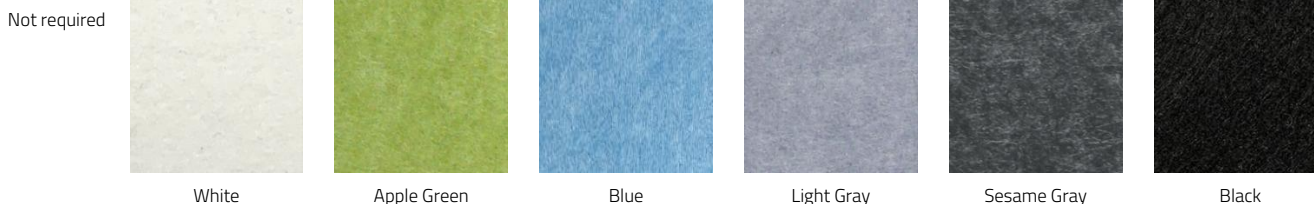

Available up to 4'. Larger sizes available with visible seams, consult factory.