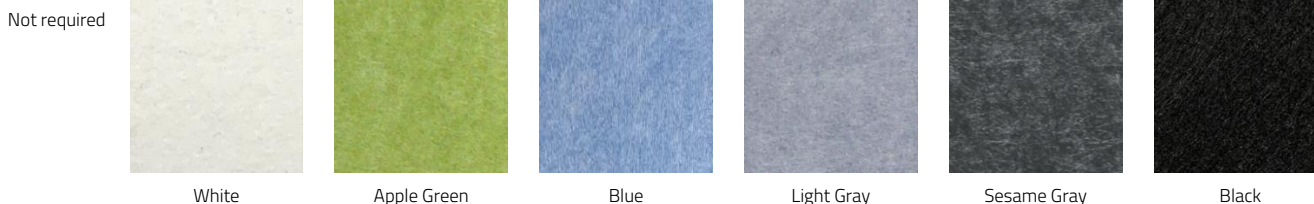

FIXTURE FINISH

¹ Black Metallic Textured is only available with direct lumens of 300 lm/ft and 500 lm/ft.

CANOPY FINISH

ACOUSTIC PANEL COLOR

Available up to 4'. Larger sizes available with visible seams, consult factory.