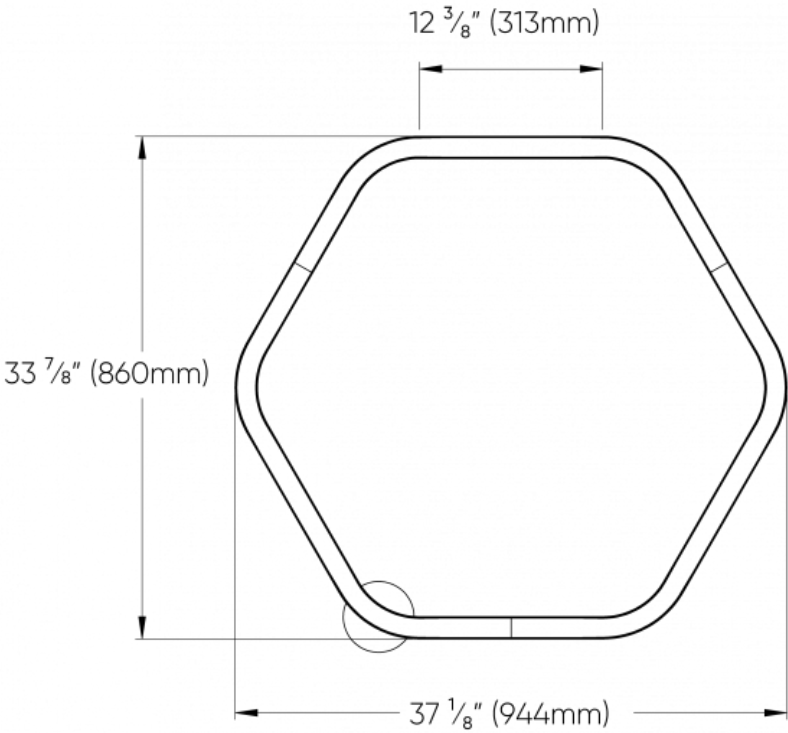

FIXTURE CROSS SECTION

3 SUSPENSION POINTS