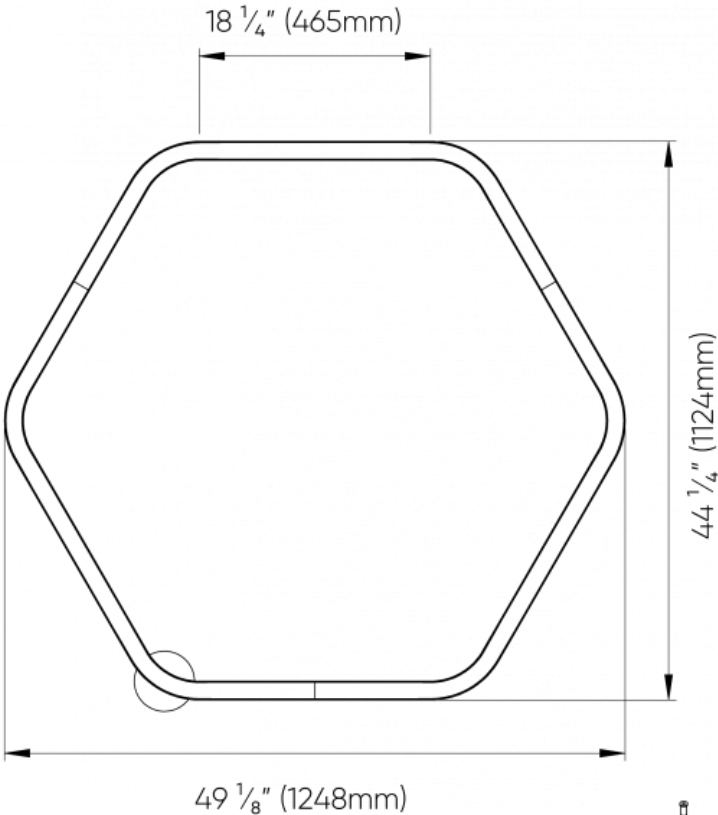

HEXAGON™ - SUSPENDED

TECHNICAL DATA

LUMINAIRE

Code	HEXG1P02	HEXG1P03	HEXG1P04	HEXG1P05	HEXG1P06	HEXG1P07
Size	2ft	3ft	4ft	5ft	6ft	7ft
Light Direction	Direct	Direct	Direct	Direct	Direct	Direct
Wattage	69	106	138	175	207	244
Direct lms	4300	6500	8500	10800	12700	15000
Indirect lms						
LPW	61	61	61	61	61	61
Code	HEXG2P02	HEXG2P03	HEXG2P04	HEXG2P05	HEXG2P06	HEXG2P07
Size	2ft	3ft	4ft	5ft	6ft	7ft
Light Direction	Direct/Indirect	Direct/Indirect	Direct/Indirect	Direct/Indirect	Direct/Indirect	Direct/Indirect
Wattage	103	169	235	299	364	431
Direct lms	4300	6500	8500	10800	12700	15000
Indirect lms	2700	5100	7800	10200	12900	15300
LPW	68	69	69	70	70	70

84
89
98
100

HEXAGON™ - SUSPENDED

INDIRECT (BLACK METALLIC TEXTURED) OPAL (UD2)

LUMEN/FT
900
700
500
300

WATT/FT
11
9
6
3

LPW
60
63
68
74

HEXAGON™ - SUSPENDED

DIMENSIONAL DIAGRAMS

HEXAGON™ - SUSPENDED

2 FT

FIXTURE CROSS SECTION

3 SUSPENSION POINTS

HEXAGON™ - SUSPENDED

3 FT

FIXTURE CROSS SECTION

3 SUSPENSION POINTS

HEXAGON™ - SUSPENDED

4 FT

FIXTURE CROSS SECTION

4 SUSPENSION POINTS

HEXAGON™ - SUSPENDED

5 FT

4 SUSPENSION POINTS

HEXAGON™ - SUSPENDED