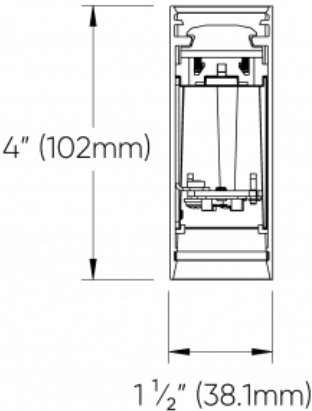

HEXAGON™ - SUSPENDED

TECHNICAL DATA

LUMINAIRE

Code	HEXG1P02	HEXG1P03	HEXG1P04	HEXG1P05	HEXG1P06	HEXG1P07
Size	2ft	3ft	4ft	5ft	6ft	7ft
Light Direction	Direct	Direct	Direct	Direct	Direct	Direct
Wattage	69	106	138	175	207	244
Direct lms	4300	6500	8500	10800	12700	15000
Indirect lms						
LPW	61	61	61	61	61	61
Code	HEXG2P02	HEXG2P03	HEXG2P04	HEXG2P05	HEXG2P06	HEXG2P07
Size	2ft	3ft	4ft	5ft	6ft	7ft
Light Direction	Direct/Indirect	Direct/Indirect	Direct/Indirect	Direct/Indirect	Direct/Indirect	Direct/Indirect
Wattage	103	169	235	299	364	431
Direct lms	4300	6500	8500	10800	12700	15000
Indirect lms	2700	5100	7800	10200	12900	15300
LPW	68	69	69	70	70	70

HEXAGON™ - SUSPENDED

2 FT

FIXTURE CROSS SECTION

3 SUSPENSION POINTS

HEXAGON™ - SUSPENDED

3 FT

FIXTURE CROSS SECTION

3 SUSPENSION POINTS

HEXAGON™ - SUSPENDED

4 FT

FIXTURE CROSS SECTION

4 SUSPENSION POINTS

HEXAGON™ - SUSPENDED

5 FT

4 SUSPENSION POINTS

HEXAGON™ - SUSPENDED