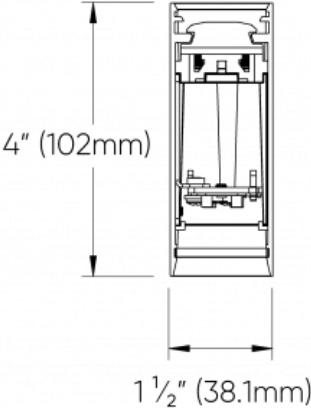

L. CIRCUITS

CS1 Single circuit

CS2 Dual circuit

HEXAGON™ - SUSPENDED

DIMENSIONAL DIAGRAMS

HEXAGON™ - SUSPENDED

2 FT

FIXTURE CROSS SECTION

3 SUSPENSION POINTS

HEXAGON™ - SUSPENDED

3 FT

FIXTURE CROSS SECTION

3 SUSPENSION POINTS

HEXAGON™ - SUSPENDED

4 FT

FIXTURE CROSS SECTION

4 SUSPENSION POINTS

HEXAGON™ - SUSPENDED

5 FT

HEXAGON™ - SUSPENDED

6 FT

FIXTURE CROSS SECTION

6 SUSPENSION POINTS

HEXAGON™ - SUSPENDED