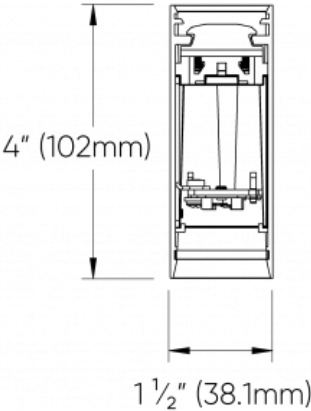

L. CIRCUITS

CS1 Single circuit

CS2 Dual circuit

HEXAGON™ - SUSPENDED

DIMENSIONAL DIAGRAMS

HEXAGON™ - SUSPENDED

2 FT

FIXTURE CROSS SECTION

3 SUSPENSION POINTS

HEXAGON™ - SUSPENDED

3 FT

FIXTURE CROSS SECTION

3 SUSPENSION POINTS

HEXAGON™ - SUSPENDED

4 FT

FIXTURE CROSS SECTION

4 SUSPENSION POINTS

HEXAGON™ - SUSPENDED

5 FT

HEXAGON™ - SUSPENDED

6 FT

FIXTURE CROSS SECTION

6 SUSPENSION POINTS

HEXAGON™ - SUSPENDED

7FT

FIXTURE CROSS SECTION

6 SUSPENSION POINTS