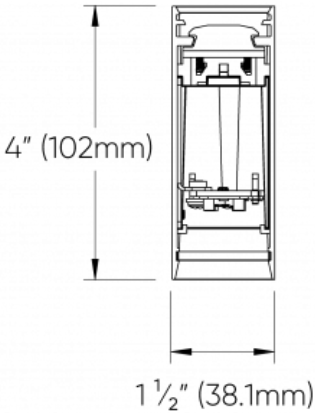

L. CIRCUITS

CS1 Single circuit

CS2 Dual circuit

HEXAGON™ - SUSPENDED

DIMENSIONAL DIAGRAMS

HEXAGON™ - SUSPENDED

2 FT

FIXTURE CROSS SECTION

3 SUSPENSION POINTS

HEXAGON™ - SUSPENDED

3 FT

FIXTURE CROSS SECTION

3 SUSPENSION POINTS

HEXAGON™ - SUSPENDED

4 FT

FIXTURE CROSS SECTION

4 SUSPENSION POINTS

HEXAGON™ - SUSPENDED

5 FT

HEXAGON™ - SUSPENDED

6 FT

FIXTURE CROSS SECTION

6 SUSPENSION POINTS

HEXAGON™ - SUSPENDED

7FT

FIXTURE CROSS SECTION

6 SUSPENSION POINTS