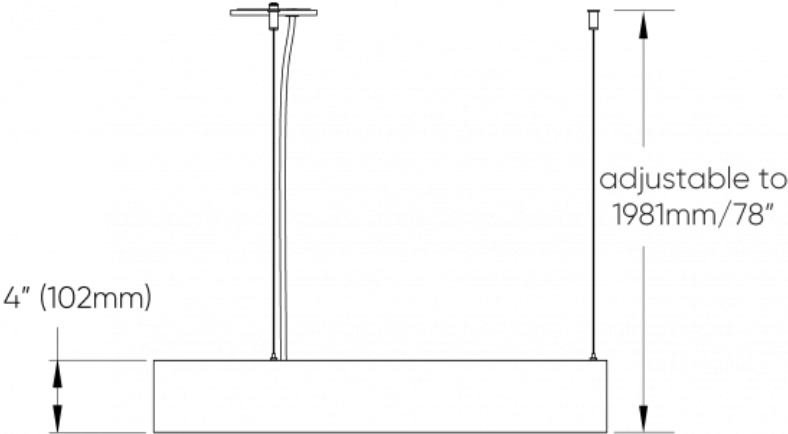

L. CIRCUITS

CS1 Single circuit

CS2 Dual circuit

HEXAGON™ - SUSPENDED

DIMENSIONAL DIAGRAMS

HEXAGON™ - SUSPENDED

2 FT

FIXTURE CROSS SECTION

3 SUSPENSION POINTS

HEXAGON™ - SUSPENDED

3 FT

FIXTURE CROSS SECTION

3 SUSPENSION POINTS

HEXAGON™ - SUSPENDED

4 FT

FIXTURE CROSS SECTION

4 SUSPENSION POINTS

HEXAGON™ - SUSPENDED

5 FT

HEXAGON™ - SUSPENDED

6 FT

FIXTURE CROSS SECTION

6 SUSPENSION POINTS

HEXAGON™ - SUSPENDED