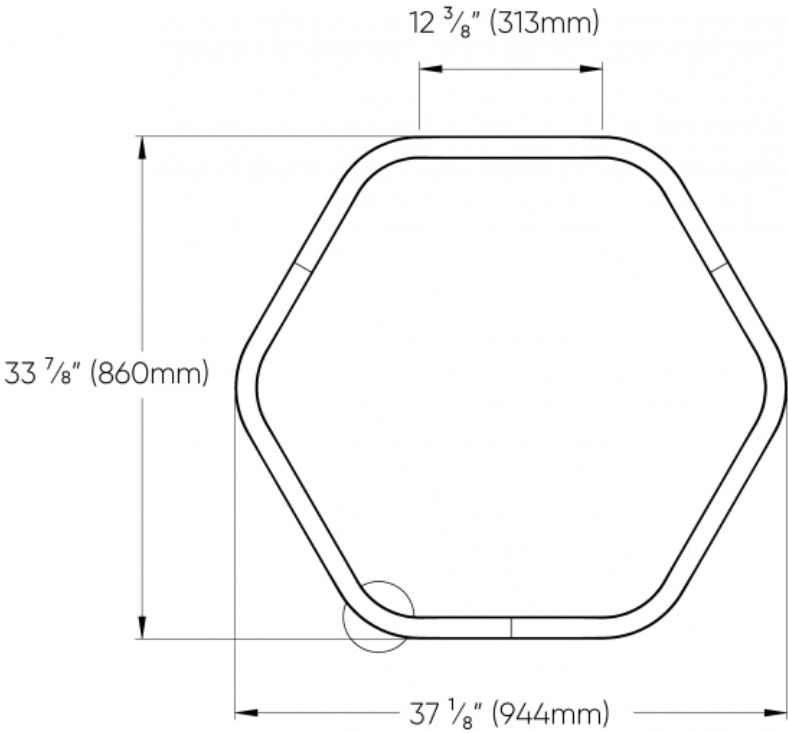

L. CIRCUITS

CS1 Single circuit

CS2 Dual circuit

HEXAGON™ - SUSPENDED

DIMENSIONAL DIAGRAMS

HEXAGON™ - SUSPENDED

2 FT

FIXTURE CROSS SECTION

3 SUSPENSION POINTS

HEXAGON™ - SUSPENDED

3 FT

FIXTURE CROSS SECTION

3 SUSPENSION POINTS

HEXAGON™ - SUSPENDED

4 FT

FIXTURE CROSS SECTION

4 SUSPENSION POINTS

HEXAGON™ - SUSPENDED

5 FT

HEXAGON™ - SUSPENDED

6 FT

FIXTURE CROSS SECTION

6 SUSPENSION POINTS

HEXAGON™ - SUSPENDED

7FT

FIXTURE CROSS SECTION

6 SUSPENSION POINTS