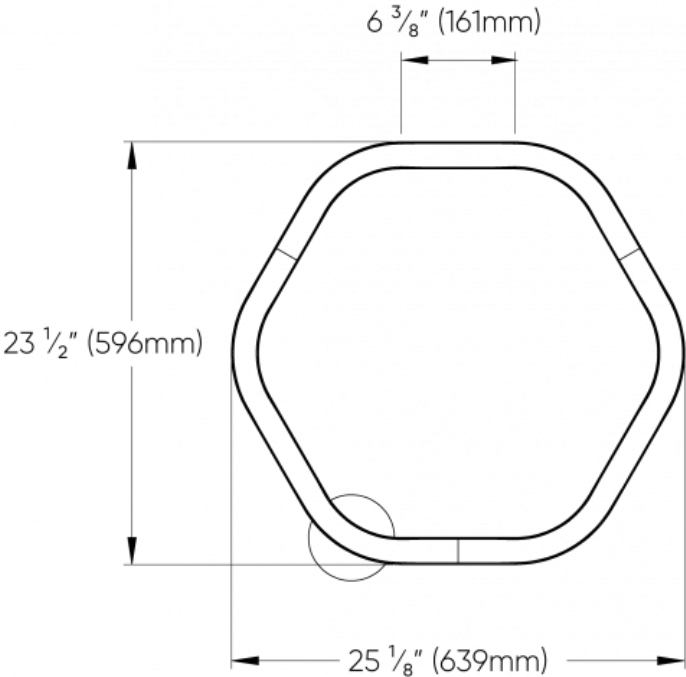

L. CIRCUITS

CS1 Single circuit

CS2 Dual circuit

HEXAGON™ - SUSPENDED

DIMENSIONAL DIAGRAMS

HEXAGON™ - SUSPENDED

2 FT

FIXTURE CROSS SECTION

3 SUSPENSION POINTS

HEXAGON™ - SUSPENDED

3 FT

FIXTURE CROSS SECTION

3 SUSPENSION POINTS

HEXAGON™ - SUSPENDED

4 FT

FIXTURE CROSS SECTION

4 SUSPENSION POINTS

HEXAGON™ - SUSPENDED

5 FT

HEXAGON™ - SUSPENDED

6 FT

FIXTURE CROSS SECTION

6 SUSPENSION POINTS

HEXAGON™ - SUSPENDED

7FT

FIXTURE CROSS SECTION

6 SUSPENSION POINTS