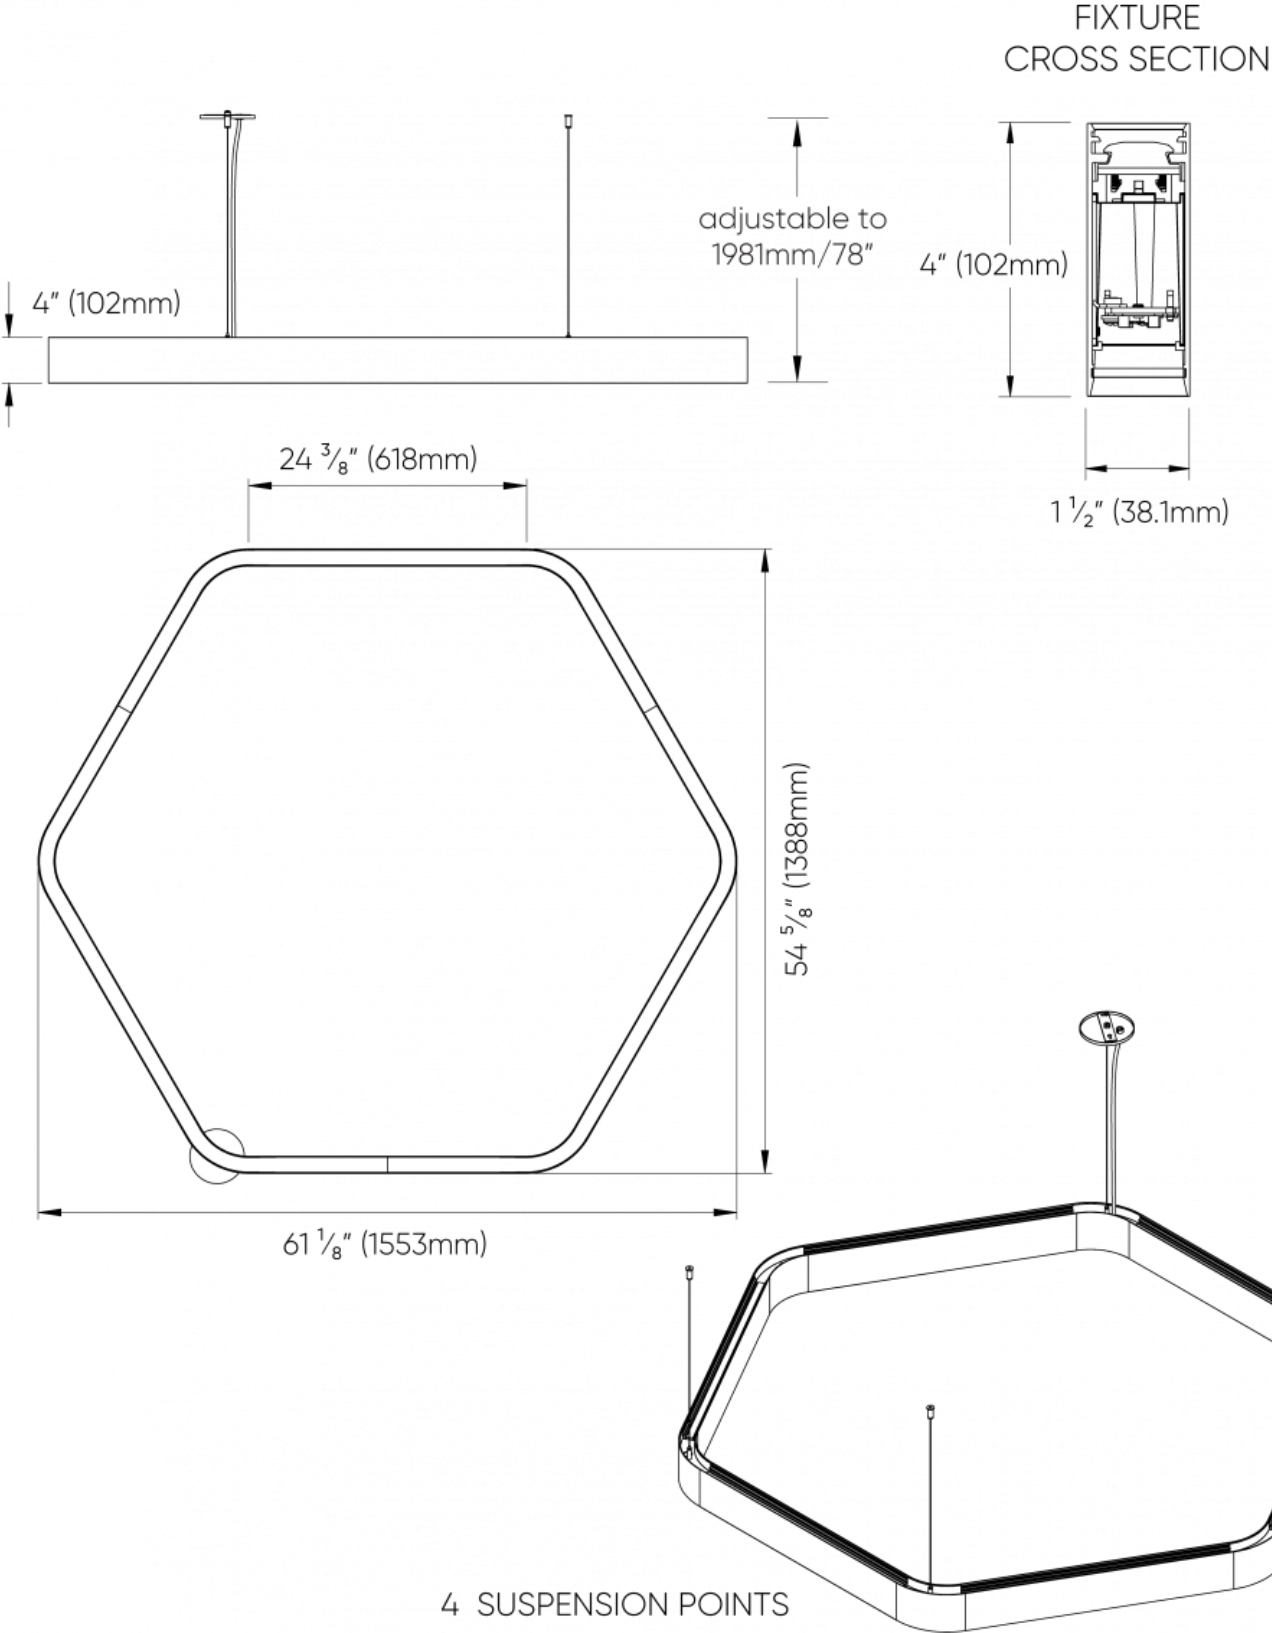

L. CIRCUITS

CS1 Single circuit

CS2 Dual circuit

HEXAGON™ - SUSPENDED

DIMENSIONAL DIAGRAMS

HEXAGON™ - SUSPENDED

2 FT

FIXTURE CROSS SECTION

3 SUSPENSION POINTS

HEXAGON™ - SUSPENDED

3 FT

FIXTURE CROSS SECTION

3 SUSPENSION POINTS

HEXAGON™ - SUSPENDED

4 FT

FIXTURE CROSS SECTION

4 SUSPENSION POINTS

HEXAGON™ - SUSPENDED

5 FT

HEXAGON™ - SUSPENDED

6 FT

FIXTURE CROSS SECTION

6 SUSPENSION POINTS

HEXAGON™ - SUSPENDED

7FT

FIXTURE CROSS SECTION

6 SUSPENSION POINTS