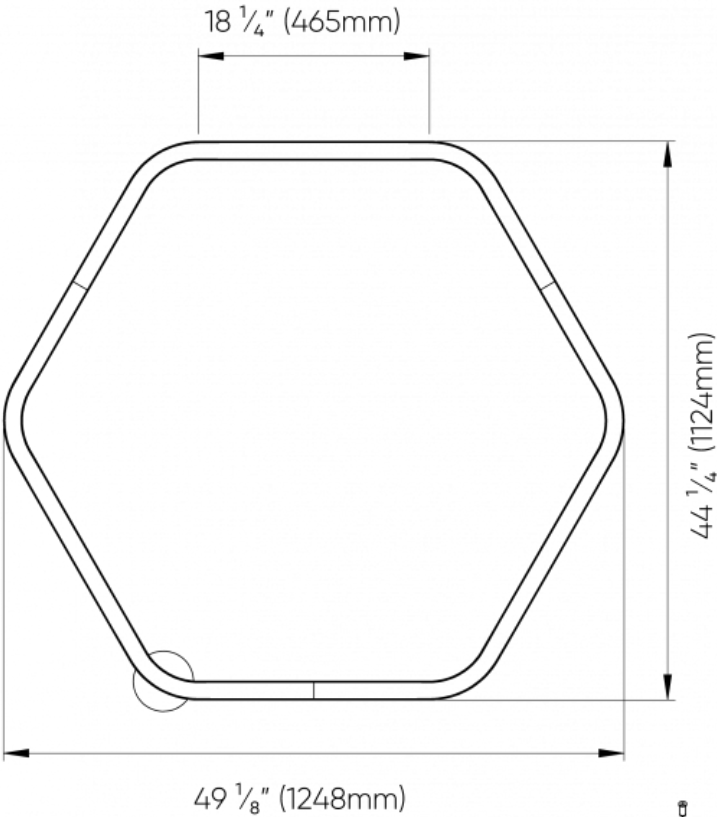

L. CIRCUITS

CS1 Single circuit

CS2 Dual circuit

HEXAGON™ - SUSPENDED

DIMENSIONAL DIAGRAMS

HEXAGON™ - SUSPENDED

2 FT

FIXTURE CROSS SECTION

3 SUSPENSION POINTS

HEXAGON™ - SUSPENDED

3 FT

FIXTURE CROSS SECTION

3 SUSPENSION POINTS

HEXAGON™ - SUSPENDED

4 FT

FIXTURE CROSS SECTION

4 SUSPENSION POINTS

HEXAGON™ - SUSPENDED

5 FT

HEXAGON™ - SUSPENDED

6 FT

FIXTURE CROSS SECTION

6 SUSPENSION POINTS

HEXAGON™ - SUSPENDED

7FT

FIXTURE CROSS SECTION

6 SUSPENSION POINTS