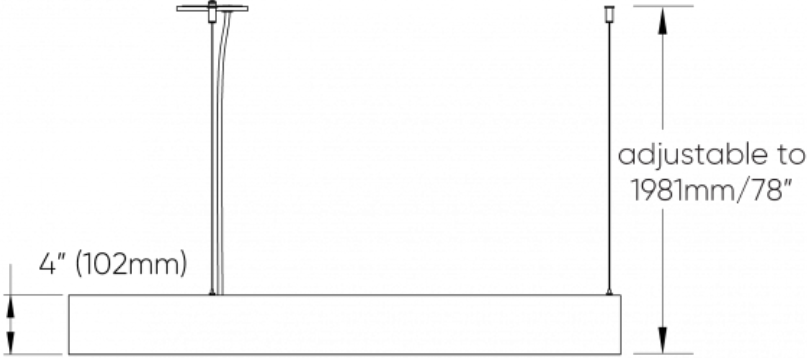

L. CIRCUITS

CS1 Single circuit

CS2 Dual circuit

HEXAGON™ - SUSPENDED

DIMENSIONAL DIAGRAMS

HEXAGON™ - SUSPENDED

2 FT

FIXTURE CROSS SECTION

3 SUSPENSION POINTS

HEXAGON™ - SUSPENDED

3 FT

FIXTURE CROSS SECTION

3 SUSPENSION POINTS

HEXAGON™ - SUSPENDED

4 FT

FIXTURE CROSS SECTION

4 SUSPENSION POINTS

HEXAGON™ - SUSPENDED

5 FT

HEXAGON™ - SUSPENDED

6 FT

FIXTURE CROSS SECTION

6 SUSPENSION POINTS

HEXAGON™ - SUSPENDED