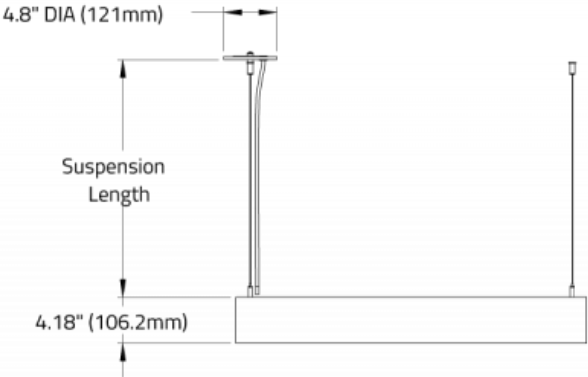

### LPW

1600  
1200  
1000  
750  
500  
250

13  
9  
7  
5  
3  
2

129  
137  
140  
146  
147  
152

## DIMENSIONAL DIAGRAMS

ISOMETRIC BOTTOM VIEW

Luminaire	A	B
LELQ1P01/LELQ2P01	31.76" (806.6mm)	31.76" (806.6mm)
LELQ1P02/LELQ2P02	55.76" (1416.2mm)	55.76" (1416.2mm)
LELQ1P05/LELQ2P05	31.76" (806.6mm)	55.76" (1416.2mm)