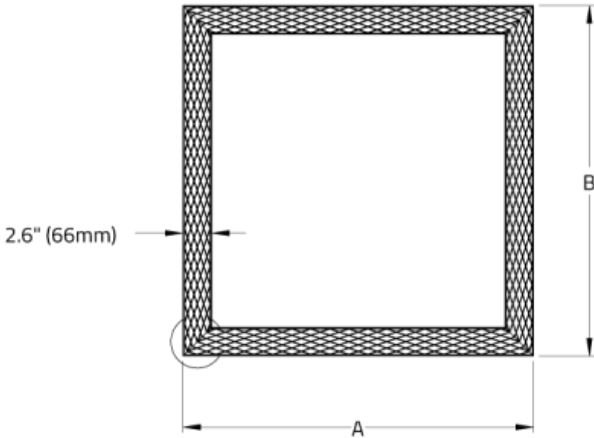

### LPW

1600  
1200  
1000  
750  
500  
250

13  
9  
7  
5  
3  
2

129  
137  
140  
146  
147  
152

## DIMENSIONAL DIAGRAMS

ISOMETRIC BOTTOM VIEW

Luminaire	A	B
LELQ1P01/LELQ2P01	31.76" (806.6mm)	31.76" (806.6mm)
LELQ1P02/LELQ2P02	55.76" (1416.2mm)	55.76" (1416.2mm)
LELQ1P05/LELQ2P05	31.76" (806.6mm)	55.76" (1416.2mm)