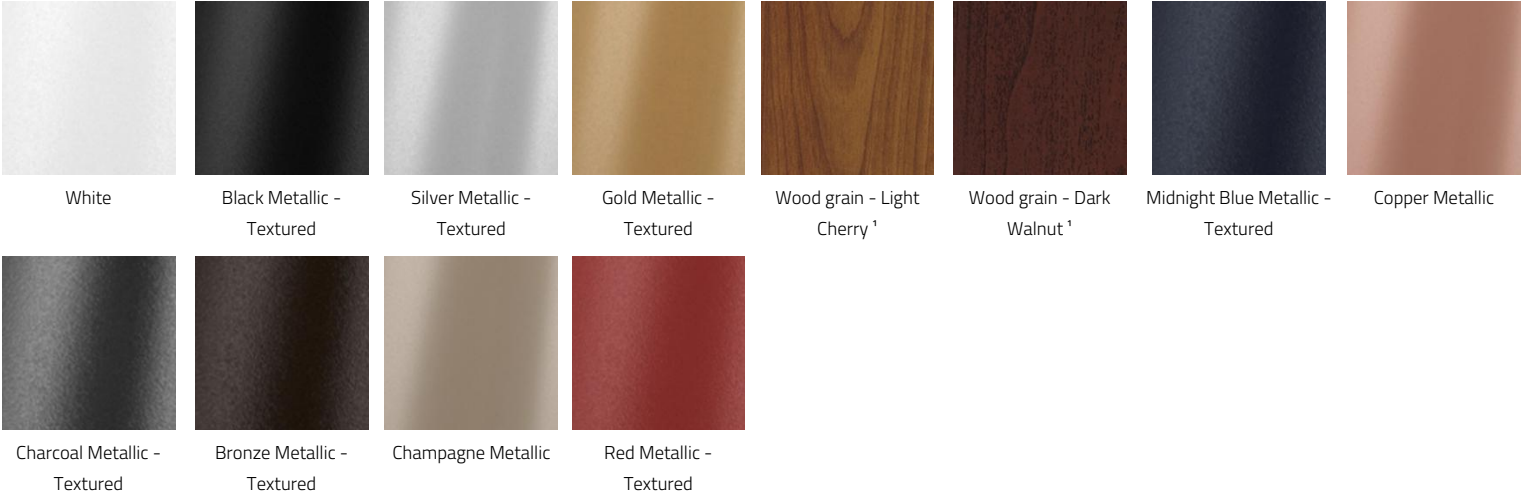

White   Black Metallic - Textured   Silver Metallic - Textured   Gold Metallic - Textured   Wood grain - Light Cherry¹   Wood grain - Dark Walnut¹   Midnight Blue Metallic - Textured   Copper Metallic

Charcoal Metallic - Textured   Bronze Metallic - Textured   Champagne Metallic   Red Metallic - Textured

¹ Longer than normal lead times may apply, consult factory.