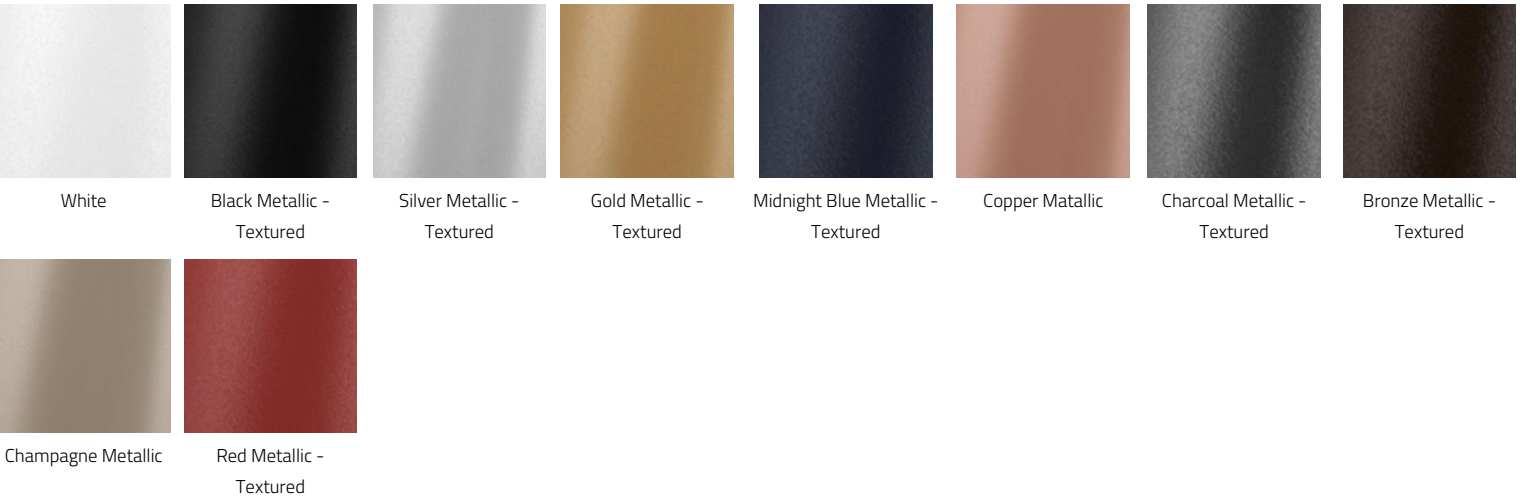

## LOUVER

Frosted      Black      Satin Chrome      Satin Gold      Satin Champagne

## FIXTURE FINISH

White      Black Metallic - Textured      Silver Metallic - Textured      Gold Metallic - Textured      Wood grain - Light Cherry<sup>1</sup>      Wood grain - Dark Walnut<sup>1</sup>      Midnight Blue Metallic - Textured      Copper Metallic

Charcoal Metallic - Textured      Bronze Metallic - Textured      Champagne Metallic      Red Metallic - Textured

<sup>1</sup> Longer than normal lead times may apply, consult factory.

## CANOPY FINISH

White      Black Metallic - Textured      Silver Metallic - Textured      Gold Metallic - Textured      Midnight Blue Metallic - Textured      Copper Metallic      Charcoal Metallic - Textured      Bronze Metallic - Textured