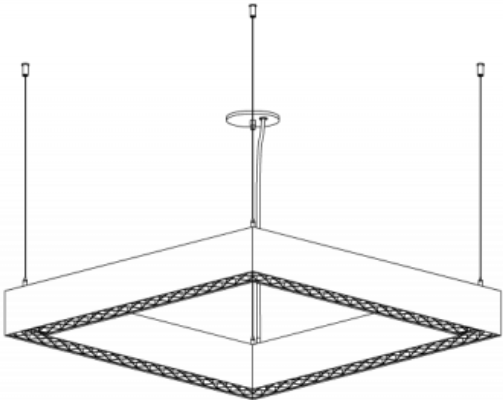

## DIMENSIONAL DIAGRAMS

ISOMETRIC BOTTOM VIEW

Luminaire	A	B
LELQ1P01/LELQ2P01	31.76" (806.6mm)	31.76" (806.6mm)
LELQ1P02/LELQ2P02	55.76" (1416.2mm)	55.76" (1416.2mm)
LELQ1P05/LELQ2P05	31.76" (806.6mm)	55.76" (1416.2mm)