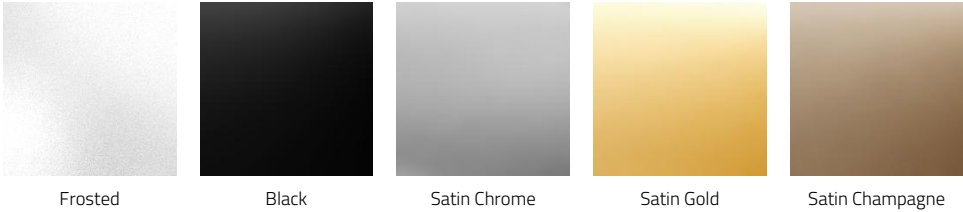

LE LOUVRE QUAD™ - SUSPENDED

LOUVER

Frosted   Black   Satin Chrome   Satin Gold   Satin Champagne

FIXTURE FINISH