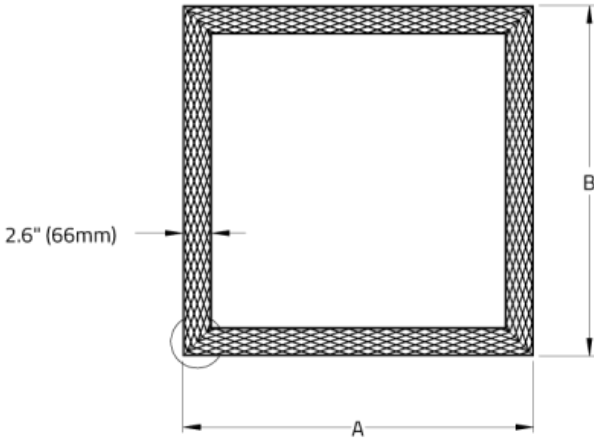

## Q. CIRCUITS

**CS1** Single circuit

**CS2** Dual circuit

## DIMENSIONAL DIAGRAMS

ISOMETRIC BOTTOM VIEW

Luminaire	A	B
LELQ1P01/LELQ2P01	31.76" (806.6mm)	31.76" (806.6mm)
LELQ1P02/LELQ2P02	55.76" (1416.2mm)	55.76" (1416.2mm)
LELQ1P05/LELQ2P05	31.76" (806.6mm)	55.76" (1416.2mm)