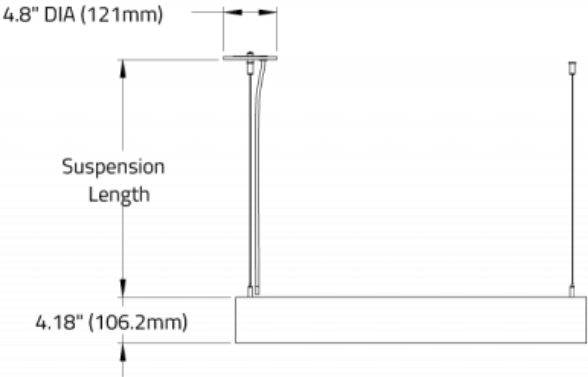

## Q. CIRCUITS

**CS1** Single circuit

**CS2** Dual circuit

## DIMENSIONAL DIAGRAMS

ISOMETRIC BOTTOM VIEW

Luminaire	A	B
LELQ1P01/LELQ2P01	31.76" (806.6mm)	31.76" (806.6mm)
LELQ1P02/LELQ2P02	55.76" (1416.2mm)	55.76" (1416.2mm)
LELQ1P05/LELQ2P05	31.76" (806.6mm)	55.76" (1416.2mm)