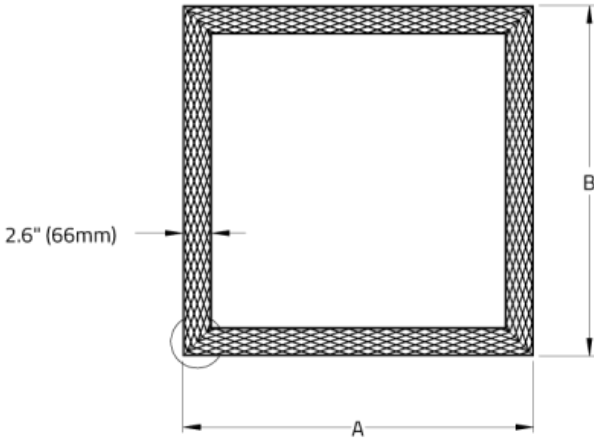

## DIMENSIONAL DIAGRAMS

ISOMETRIC BOTTOM VIEW

Luminaire	A	B
LELQ1P01/LELQ2P01	31.76" (806.6mm)	31.76" (806.6mm)
LELQ1P02/LELQ2P02	55.76" (1416.2mm)	55.76" (1416.2mm)
LELQ1P05/LELQ2P05	31.76" (806.6mm)	55.76" (1416.2mm)