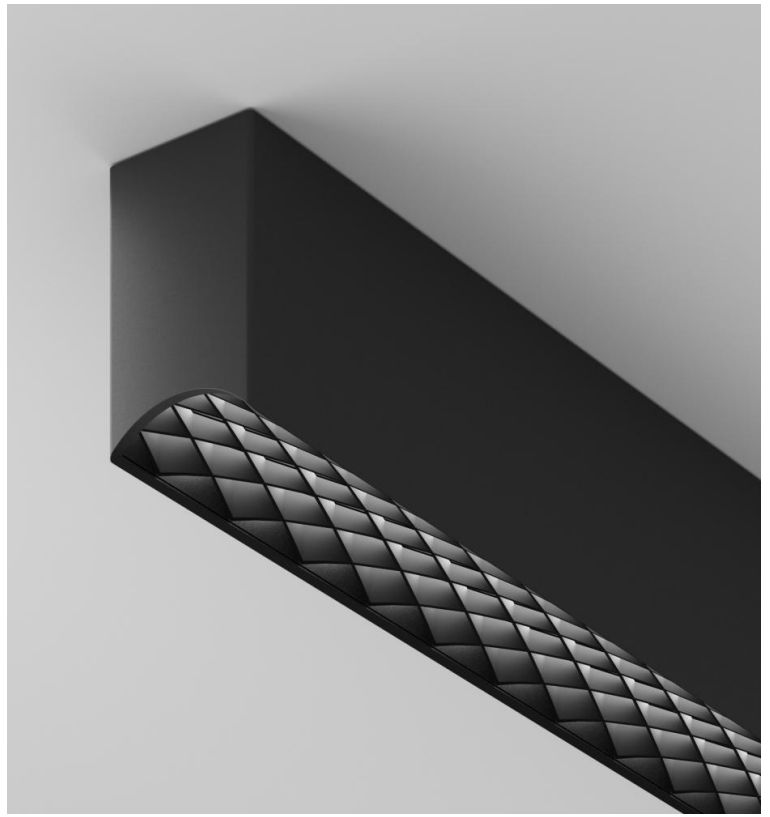

LE LOUVRE™ - CEILING

Project Name:

Fixture Type:

Fixture Code:

Quantities:

LE LOUVRE™ - CEILING

LE LOUVRE™ - CEILING

The striking new concept in louver technology is disrupting the linear lighting category, and taking glare control to new heights. Our award-winning design with diagonal cross-hatched construction of the louver in a soft concave shape provides not just visual comfort but a touch of panache unseen in traditional linear lighting. Louvers are available in white for higher performance, black for the highest glare control, and rich satinized finishes - chrome, gold, champagne, for elegant interior designs.