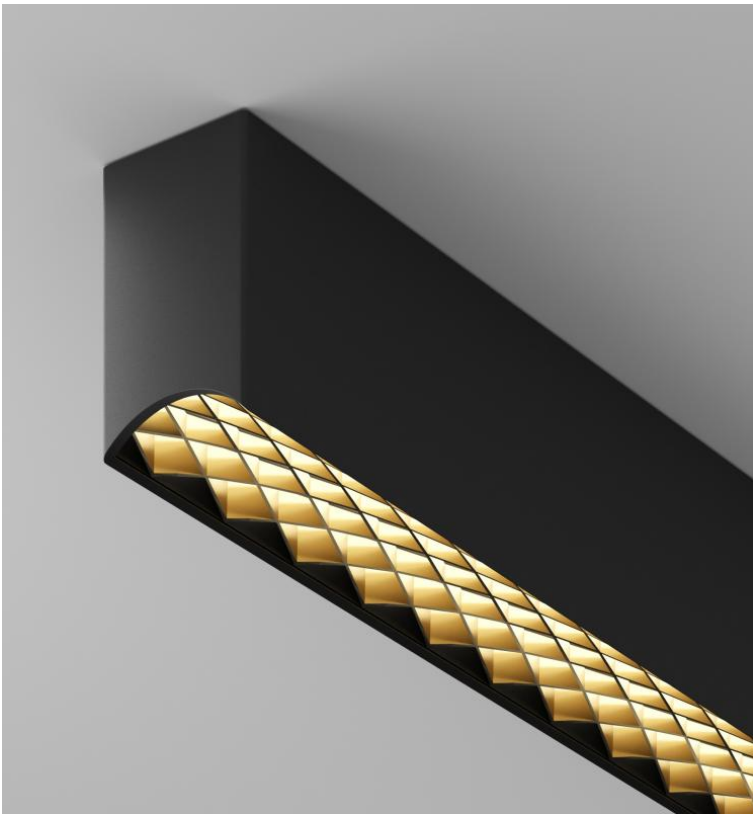

# LE LOUVRE™ - CEILING

The striking new concept in louver technology is disrupting the linear lighting category, and taking glare control to new heights. Our award-winning design with diagonal cross-hatched construction of the louver in a soft concave shape provides not just visual comfort but a touch of panache unseen in traditional linear lighting. Louvers are available in white for higher performance, black for the highest glare control, and rich satinized finishes - chrome, gold, champagne, for elegant interior designs.