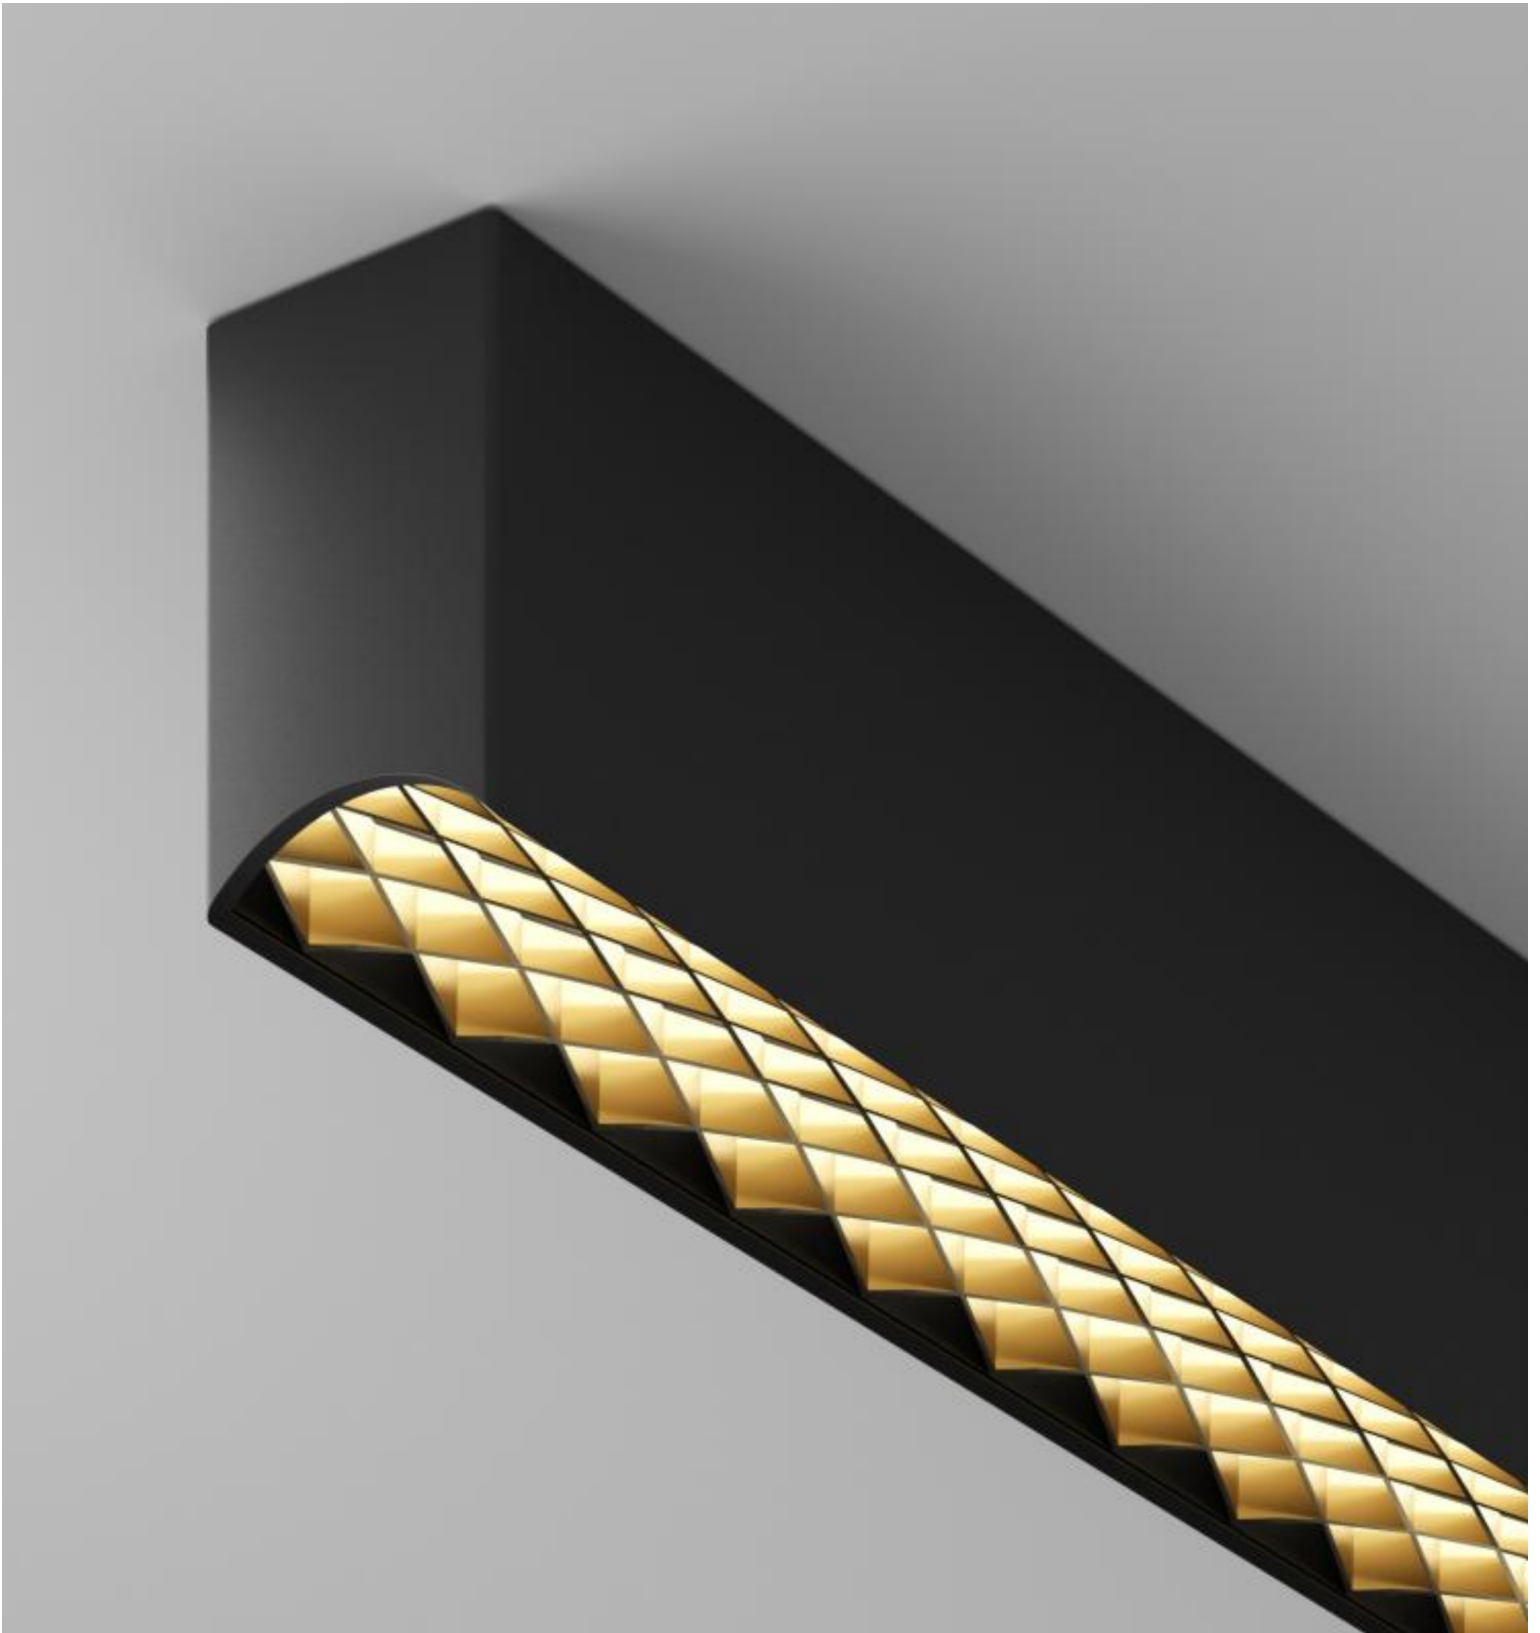

LE LOUVRE™ - CEILING

Project Name:

Fixture Type:

Fixture Code:

Quantities: