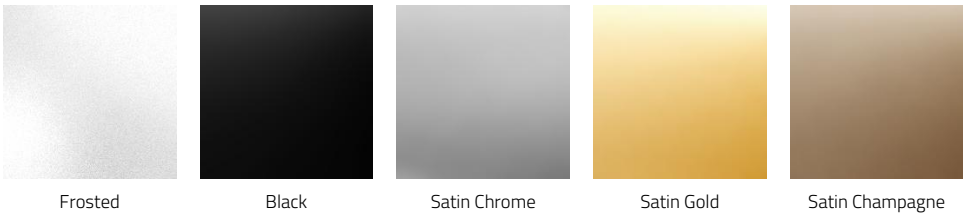

FA45 Copper Metallic

FA46 Charcoal Metallic - Textured

FA47 Bronze Metallic - Textured

FA52 Champagne Metallic

FA53 Red Metallic - Textured

¹ Longer than normal lead times may apply, consult factory.

L. EMERGENCY

Code	LELC1C
Light Direction	Direct
Lms/Ft	1200
Watts/Ft	13
LPW	130

LOUVER

Frosted Black Satin Chrome Satin Gold Satin Champagne

FINISH

White Black Metallic - Textured Silver Metallic - Textured Gold Metallic - Textured Wood grain - Light Cherry¹ Wood grain - Dark Walnut¹ Midnight Blue Metallic - Textured Copper Metallic

Charcoal Metallic - Textured Bronze Metallic - Textured Champagne Metallic Red Metallic - Textured

¹ Longer than normal lead times may apply, consult factory.

APPROVALS

LE LOUVRE™ - CEILING

PERFORMANCE DATA