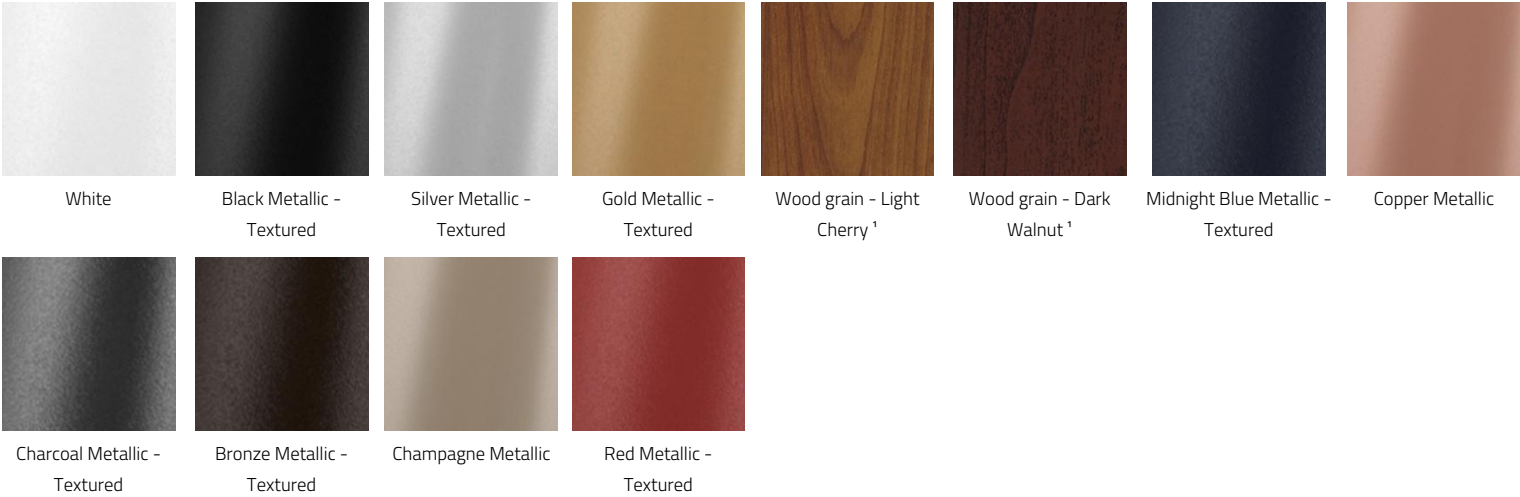

K. FINISH

FA01 White

FA02 Black Metallic - Textured

FA20 Silver Metallic - Textured

FA25 Gold Metallic - Textured

FA27 Wood grain - Light Cherry ¹

FA28 Wood grain - Dark Walnut ¹

FA44 Midnight Blue Metallic - Textured

FA45 Copper Metallic

FA46 Charcoal Metallic - Textured

FA47 Bronze Metallic - Textured

FA52 Champagne Metallic

FA53 Red Metallic - Textured

¹ Longer than normal lead times may apply, consult factory.

L. EMERGENCY

Code	LELC1C
Light Direction	Direct
Lms/Ft	1200
Watts/Ft	13
LPW	130

LOUVER

Frosted Black Satin Chrome Satin Gold Satin Champagne

FINISH

White Black Metallic - Textured Silver Metallic - Textured Gold Metallic - Textured Wood grain - Light Cherry¹ Wood grain - Dark Walnut¹ Midnight Blue Metallic - Textured Copper Metallic

Charcoal Metallic - Textured Bronze Metallic - Textured Champagne Metallic Red Metallic - Textured

¹ Longer than normal lead times may apply, consult factory.

APPROVALS

LE LOUVRE™ - CEILING

PERFORMANCE DATA