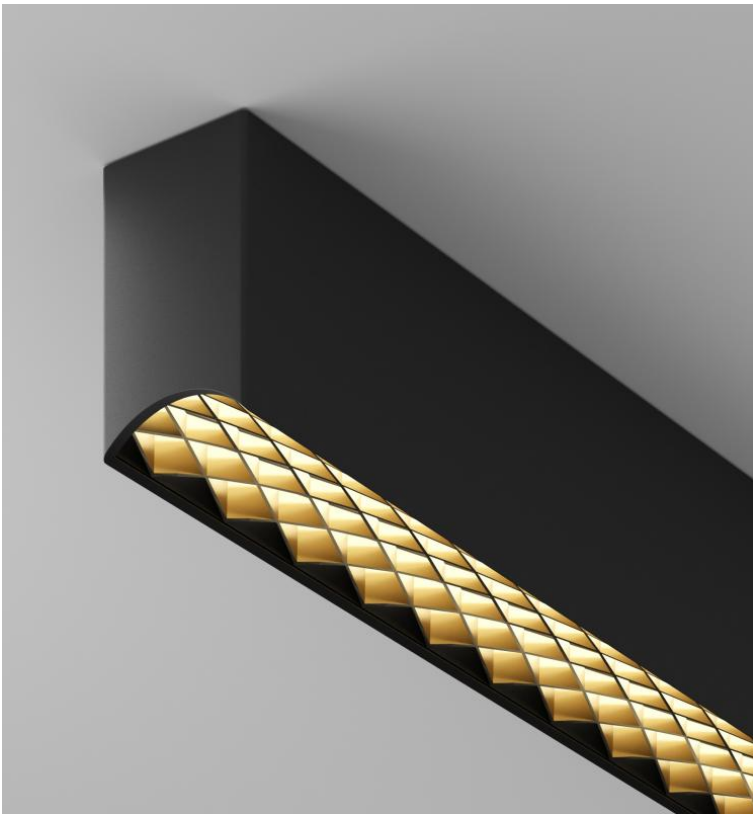

LE LOUVRE™ - CEILING

Project Name:

Fixture Type:

Fixture Code:

Quantities:

LE LOUVRE™ - CEILING

LE LOUVRE™ - CEILING

The striking new concept in louver technology is disrupting the linear lighting category, and taking glare control to new heights. Our award-winning design with diagonal cross-hatched construction of the louver in a soft concave shape provides not just visual comfort but a touch of panache unseen in traditional linear lighting. Louvers are available in white for higher performance, black for the highest glare control, and rich satinized finishes - chrome, gold, champagne, for elegant interior designs.