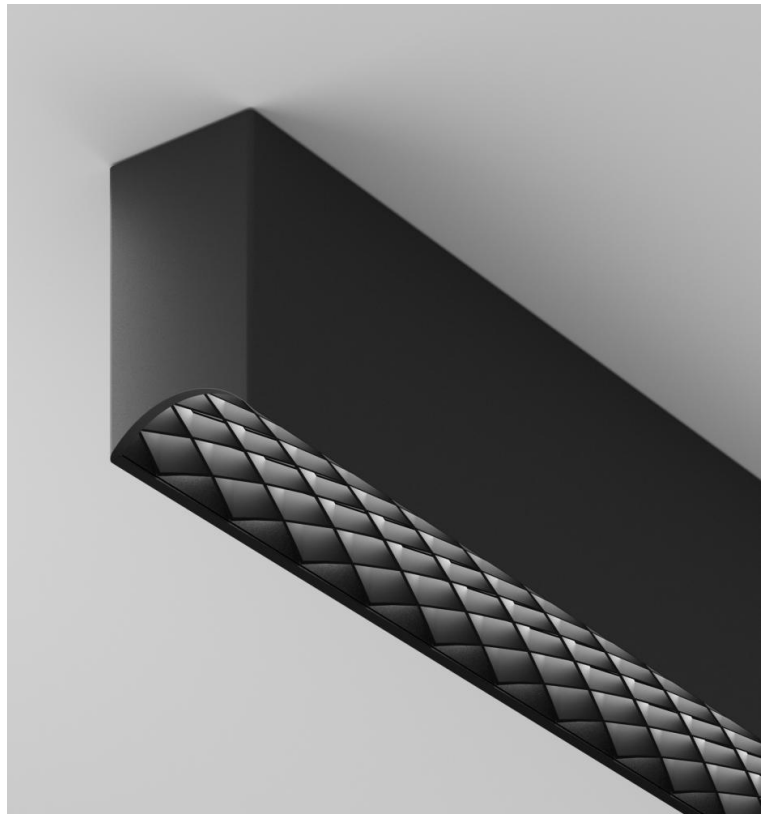

# LE LOUVRE™ - CEILING

The striking new concept in louver technology is disrupting the linear lighting category, and taking glare control to new heights. Our award-winning design with diagonal cross-hatched construction of the louver in a soft concave shape provides not just visual comfort but a touch of panache unseen in traditional linear lighting. Louvers are available in white for higher performance, black for the highest glare control, and rich satinized finishes - chrome, gold, champagne, for elegant interior designs.