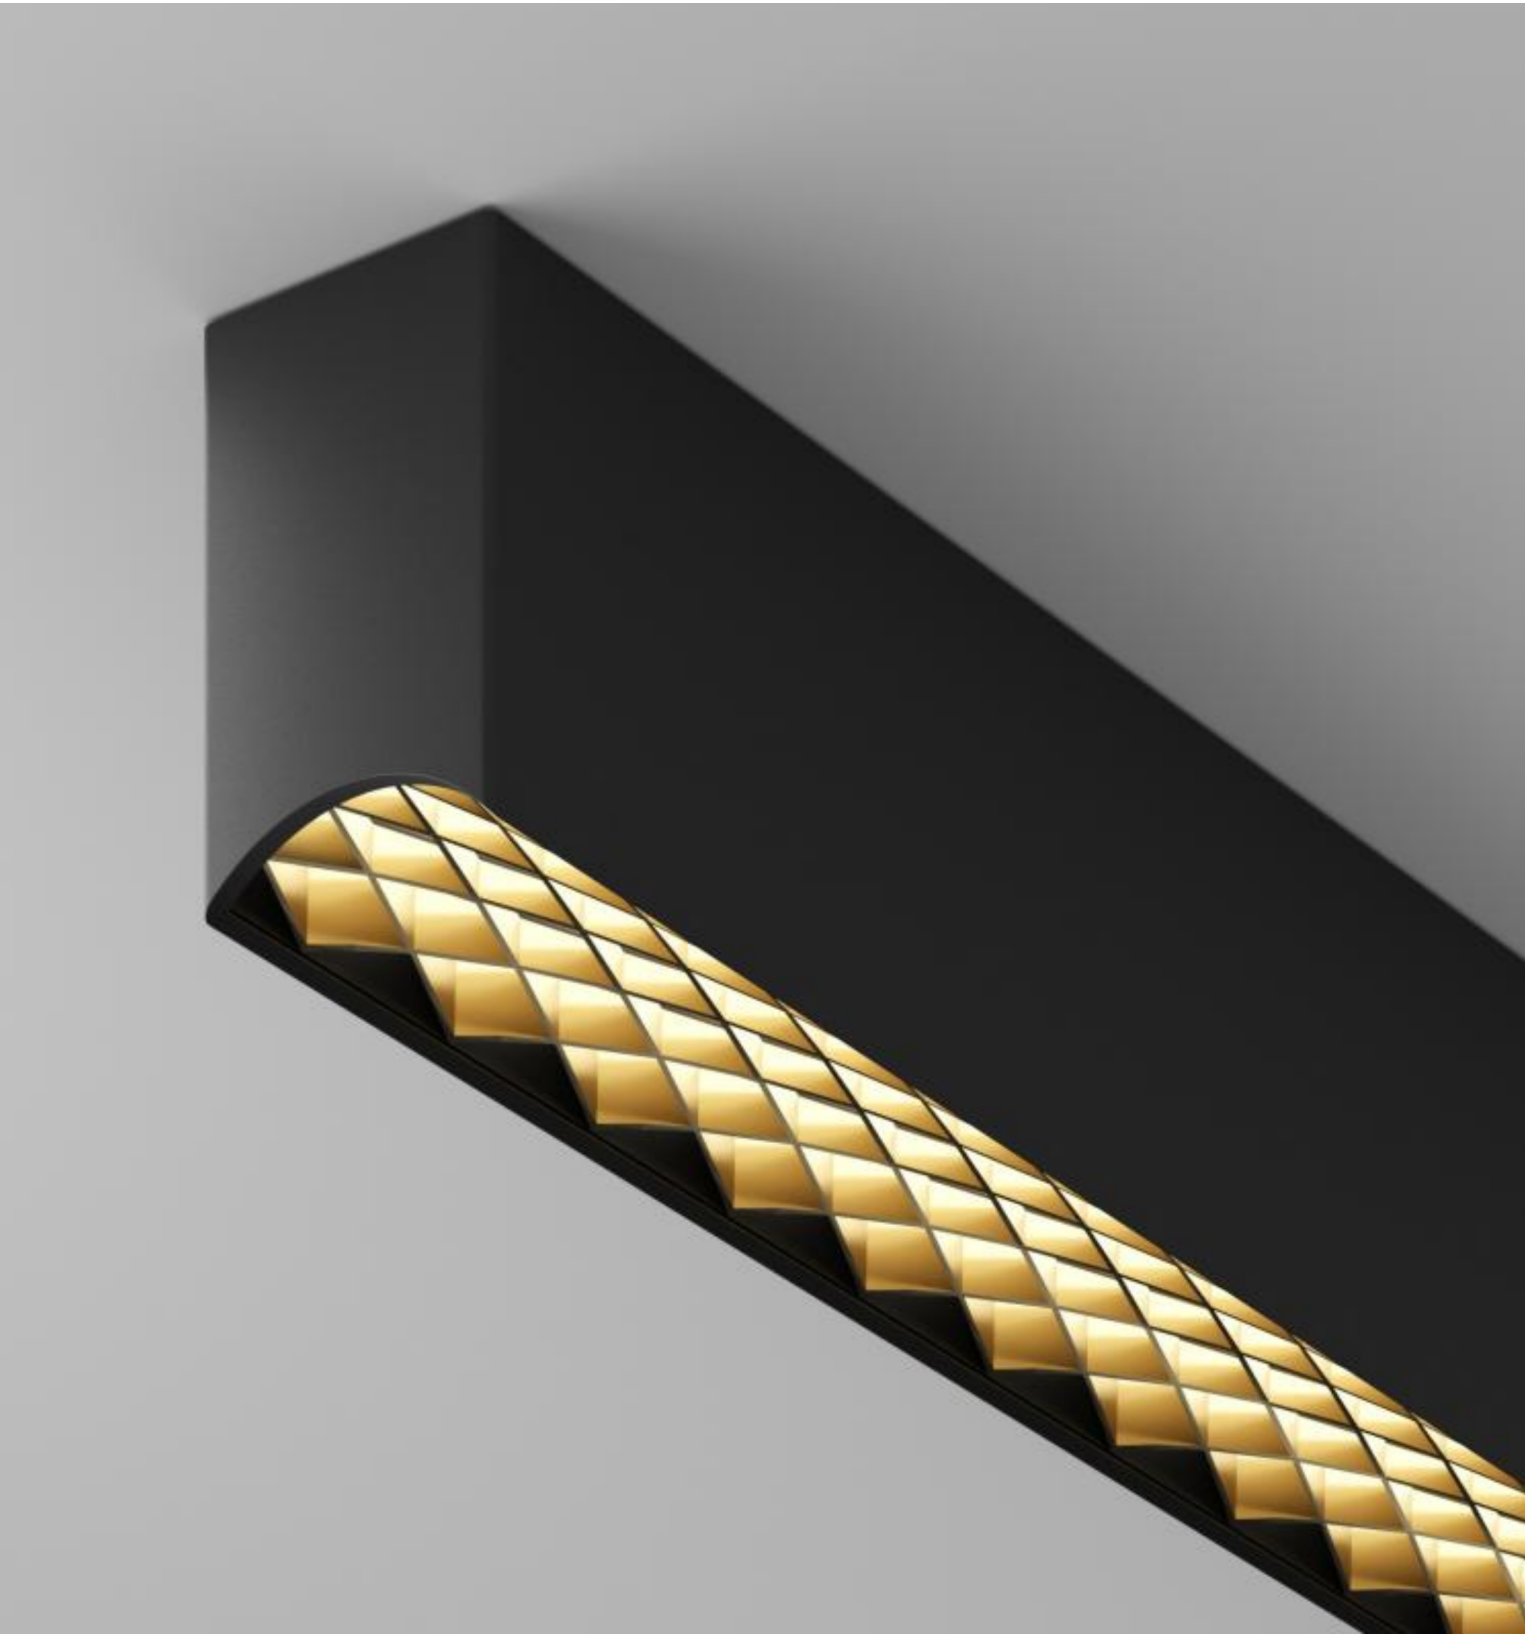

LE LOUVRE™ - CEILING

Project Name:

Fixture Type:

Fixture Code:

Quantities:

LE LOUVRE™ - CEILING

LE LOUVRE™ - CEILING

The striking new concept in louver technology is disrupting the linear lighting category, and taking glare control to new heights. Our award-winning design with diagonal cross-hatched construction of the louver in a soft concave shape provides not just visual comfort but a touch of panache unseen in traditional linear lighting. Louvers are available in white for higher performance, black for the highest glare control, and rich satinized finishes - chrome, gold, champagne, for elegant interior designs.