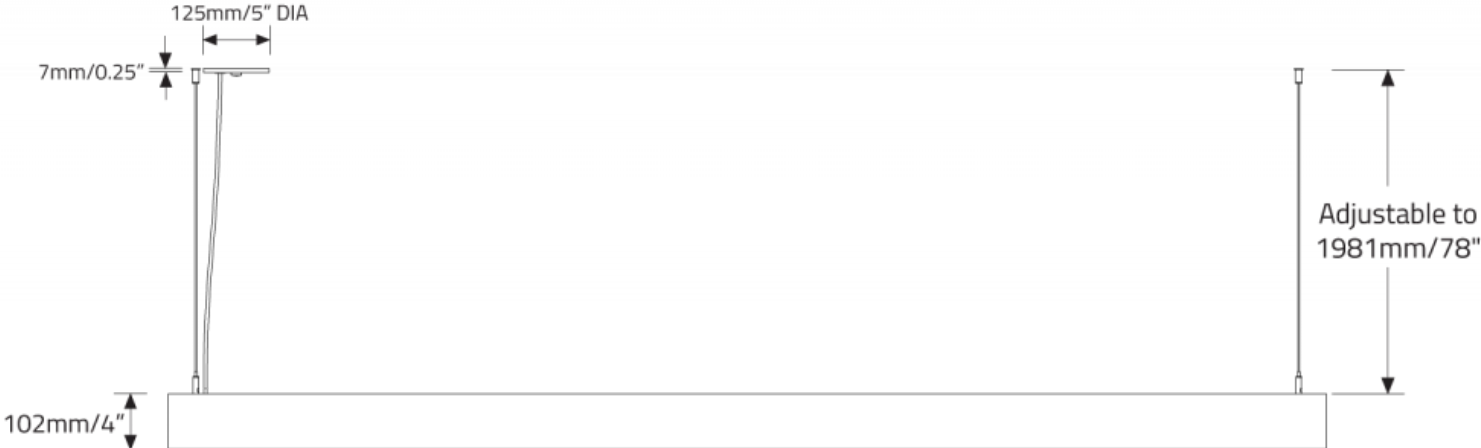

LUMINAIRE

Consult factory for other sizes.

Code	MCQP1P02	MCQP1P03	MCQP1P04	MCQP1P05	MCQP1P06	MCQP1P07
Dimensions	2' SQ	3' SQ	4' SQ	5' SQ	6' SQ	2'x4'
Wattage	85W	125W	169W	209W	251W	125W
Light Direction	Direct	Direct	Direct	Direct	Direct	Direct
Delivered lms	8500	12800	17000	21300	25500	12800
LPW	100	102	101	102	102	102
# of Sections	1	1	1	1	1	1
Code	MCQP1P08	MCQP2P02	MCQP2P03	MCQP2P04	MCQP2P05	MCQP2P06
Dimensions	3'x6'	2' SQ	3' SQ	4' SQ	5' SQ	6' SQ
Wattage	187W	119W	178W	239W	296W	356W
Light Direction	Direct	Direct/Indirect	Direct/Indirect	Direct/Indirect	Direct/Indirect	Direct/Indirect
Delivered lms	19100	12300	18500	24600	30800	36900
LPW	102	103	104	103	104	104
# of Sections	1	1	1	1	1	1
Code	MCQP2P07	MCQP2P08				
Dimensions	2'x4'	3'x6'				
Wattage	181W	270W				
Light Direction	Direct/Indirect	Direct/Indirect				
Delivered lms	18500	27700				
LPW	103	103				
# of Sections	1	1				

DIMENSIONAL DIAGRAMS

MACRO QUAD™ - SUSPENDED

ISO VIEW