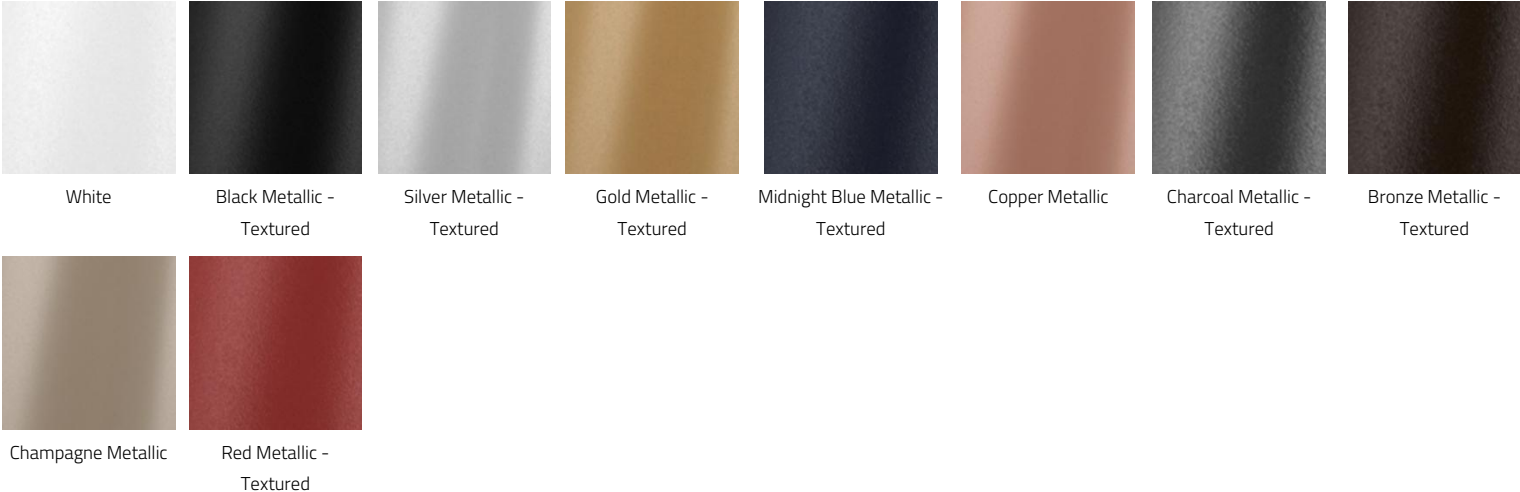

MACRO QUAD™ - SUSPENDED

CANOPY FINISH

ACOUSTIC PANEL FINISH