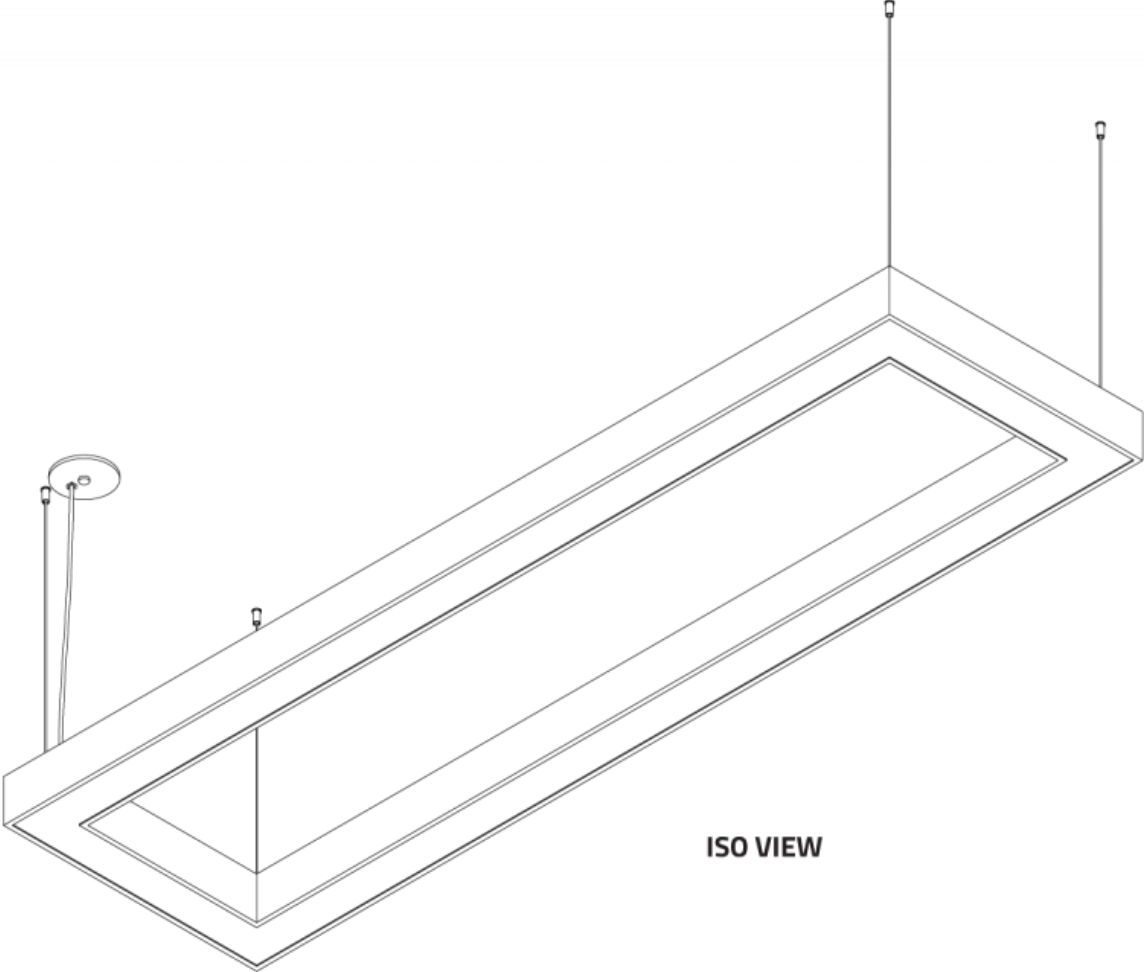

LUMINAIRE

Consult factory for other sizes.

Code	MCQP1P02	MCQP1P03	MCQP1P04	MCQP1P05	MCQP1P06	MCQP1P07
Dimensions	2' SQ	3' SQ	4' SQ	5' SQ	6' SQ	2'x4'
Wattage	85W	125W	169W	209W	251W	125W
Light Direction	Direct	Direct	Direct	Direct	Direct	Direct
Delivered lms	8500	12800	17000	21300	25500	12800
LPW	100	102	101	102	102	102
# of Sections	1	1	1	1	1	1
Code	MCQP1P08	MCQP2P02	MCQP2P03	MCQP2P04	MCQP2P05	MCQP2P06
Dimensions	3'x6'	2' SQ	3' SQ	4' SQ	5' SQ	6' SQ
Wattage	187W	119W	178W	239W	296W	356W
Light Direction	Direct	Direct/Indirect	Direct/Indirect	Direct/Indirect	Direct/Indirect	Direct/Indirect
Delivered lms	19100	12300	18500	24600	30800	36900
LPW	102	103	104	103	104	104
# of Sections	1	1	1	1	1	1
Code	MCQP2P07	MCQP2P08				
Dimensions	2'x4'	3'x6'				
Wattage	181W	270W				
Light Direction	Direct/Indirect	Direct/Indirect				
Delivered lms	18500	27700				
LPW	103	103				
# of Sections	1	1				

DIMENSIONAL DIAGRAMS

MACRO QUAD™ - SUSPENDED

ISO VIEW