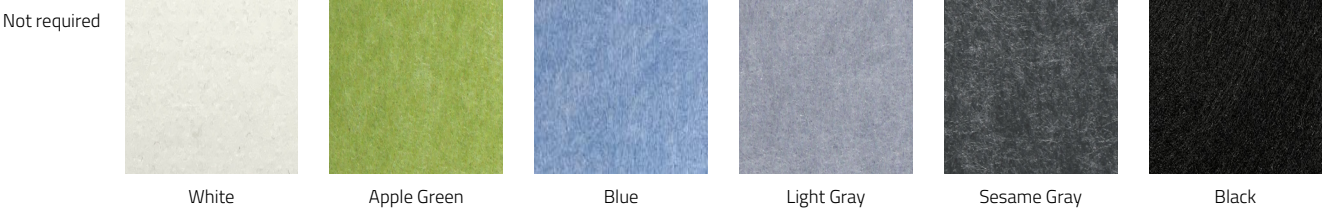

FIXTURE FINISH

¹ Longer lead time may apply, consult factory.

MACRO QUAD™ - SUSPENDED

CANOPY FINISH

ACOUSTIC PANEL FINISH

Consult website to view available panel finishes.

APPROVALS

MACRO QUAD™ - SUSPENDED