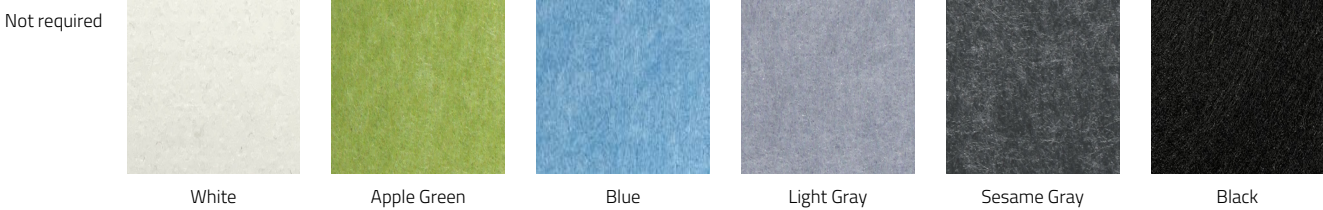

FIXTURE FINISH

¹ Longer lead time may apply, consult factory.

MACRO QUAD™ - SUSPENDED

CANOPY FINISH

ACOUSTIC PANEL FINISH

Consult website to view available panel finishes.

APPROVALS

MACRO QUAD™ - SUSPENDED