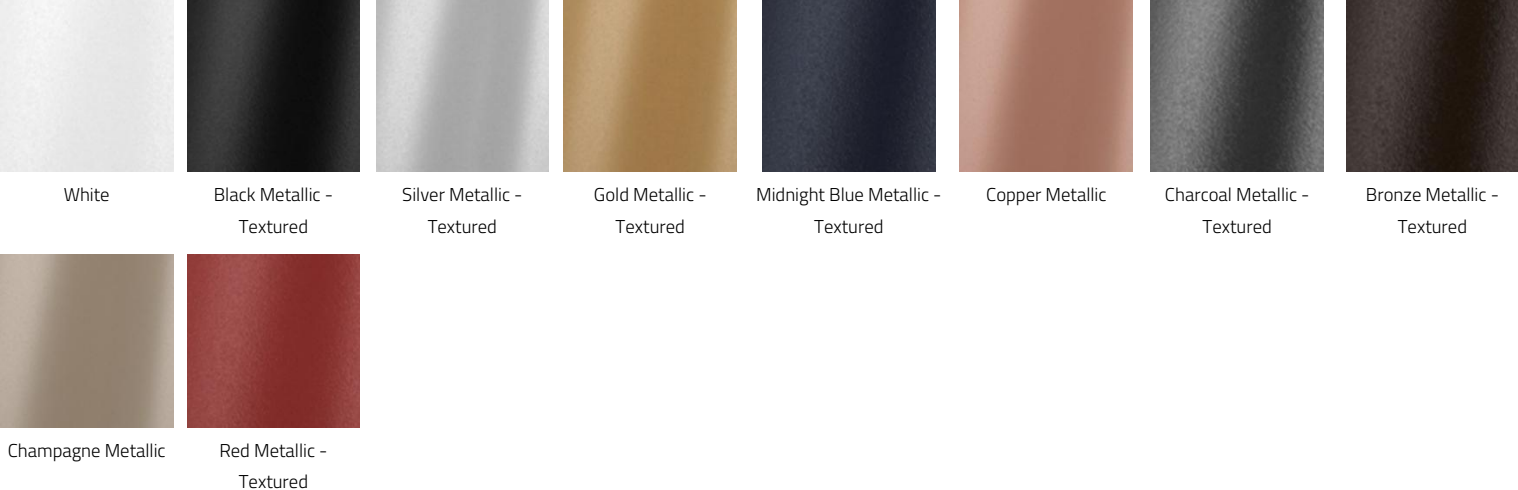

MACRO QUAD™ - SUSPENDED

CANOPY FINISH

ACOUSTIC PANEL FINISH