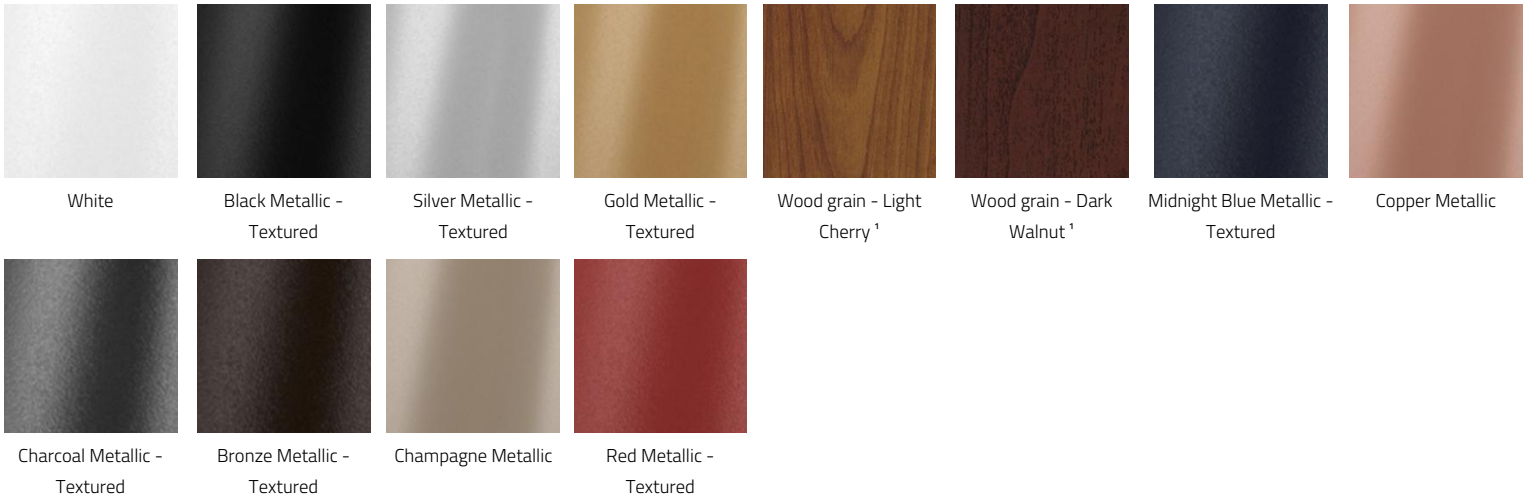

MACRO QUAD™ - SUSPENDED

TECHNICAL DATA

LUMINAIRE

Consult factory for other sizes.

Code	MCQP1P02	MCQP1P03	MCQP1P04	MCQP1P05	MCQP1P06	MCQP1P07
Dimensions	2' SQ	3' SQ	4' SQ	5' SQ	6' SQ	2'x4'
Wattage	85W	125W	169W	209W	251W	125W
Light Direction	Direct	Direct	Direct	Direct	Direct	Direct
Delivered lms	8500	12800	17000	21300	25500	12800
LPW	100	102	101	102	102	102
# of Sections	1	1	1	1	1	1
Code	MCQP1P08	MCQP2P02	MCQP2P03	MCQP2P04	MCQP2P05	MCQP2P06
Dimensions	3'x6'	2' SQ	3' SQ	4' SQ	5' SQ	6' SQ
Wattage	187W	119W	178W	239W	296W	356W
Light Direction	Direct	Direct/Indirect	Direct/Indirect	Direct/Indirect	Direct/Indirect	Direct/Indirect
Delivered lms	19100	12300	18500	24600	30800	36900
LPW	102	103	104	103	104	104
# of Sections	1	1	1	1	1	1
Code	MCQP2P07	MCQP2P08				
Dimensions	2'x4'	3'x6'				
Wattage	181W	270W				
Light Direction	Direct/Indirect	Direct/Indirect				
Delivered lms	18500	27700				
LPW	103	103				
# of Sections	1	1				

FIXTURE FINISH

¹ Longer lead time may apply, consult factory.