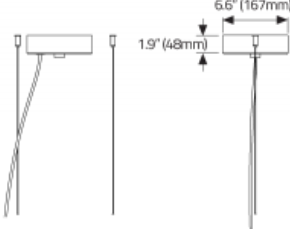

NT4 Long Snoot - White ¹

L. EMERGENCY

E0 Emergency system not required

E2 Emergency system - Remote

MATREX CLUSTER™ - SUSPENDED

DIMENSIONAL DIAGRAMS

2 HEADS

MATREX CLUSTER™ - SUSPENDED

3 HEADS

MATREX CLUSTER™ - SUSPENDED

4 HEADS

MATREX CLUSTER™ - SUSPENDED

Canopy

CANOPY A

CANOPY C

CANOPY DMX