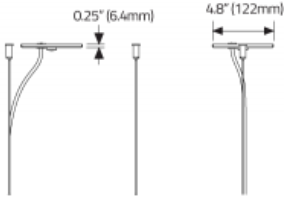

NT4 Long Snoot - White ¹

L. EMERGENCY

E0 Emergency system not required

E2 Emergency system - Remote

MATREX CLUSTER™ - SUSPENDED

DIMENSIONAL DIAGRAMS

2 HEADS

MATREX CLUSTER™ - SUSPENDED

3 HEADS

MATREX CLUSTER™ - SUSPENDED

4 HEADS

MATREX CLUSTER™ - SUSPENDED

Canopy

CANOPY A

CANOPY C

CANOPY DMX