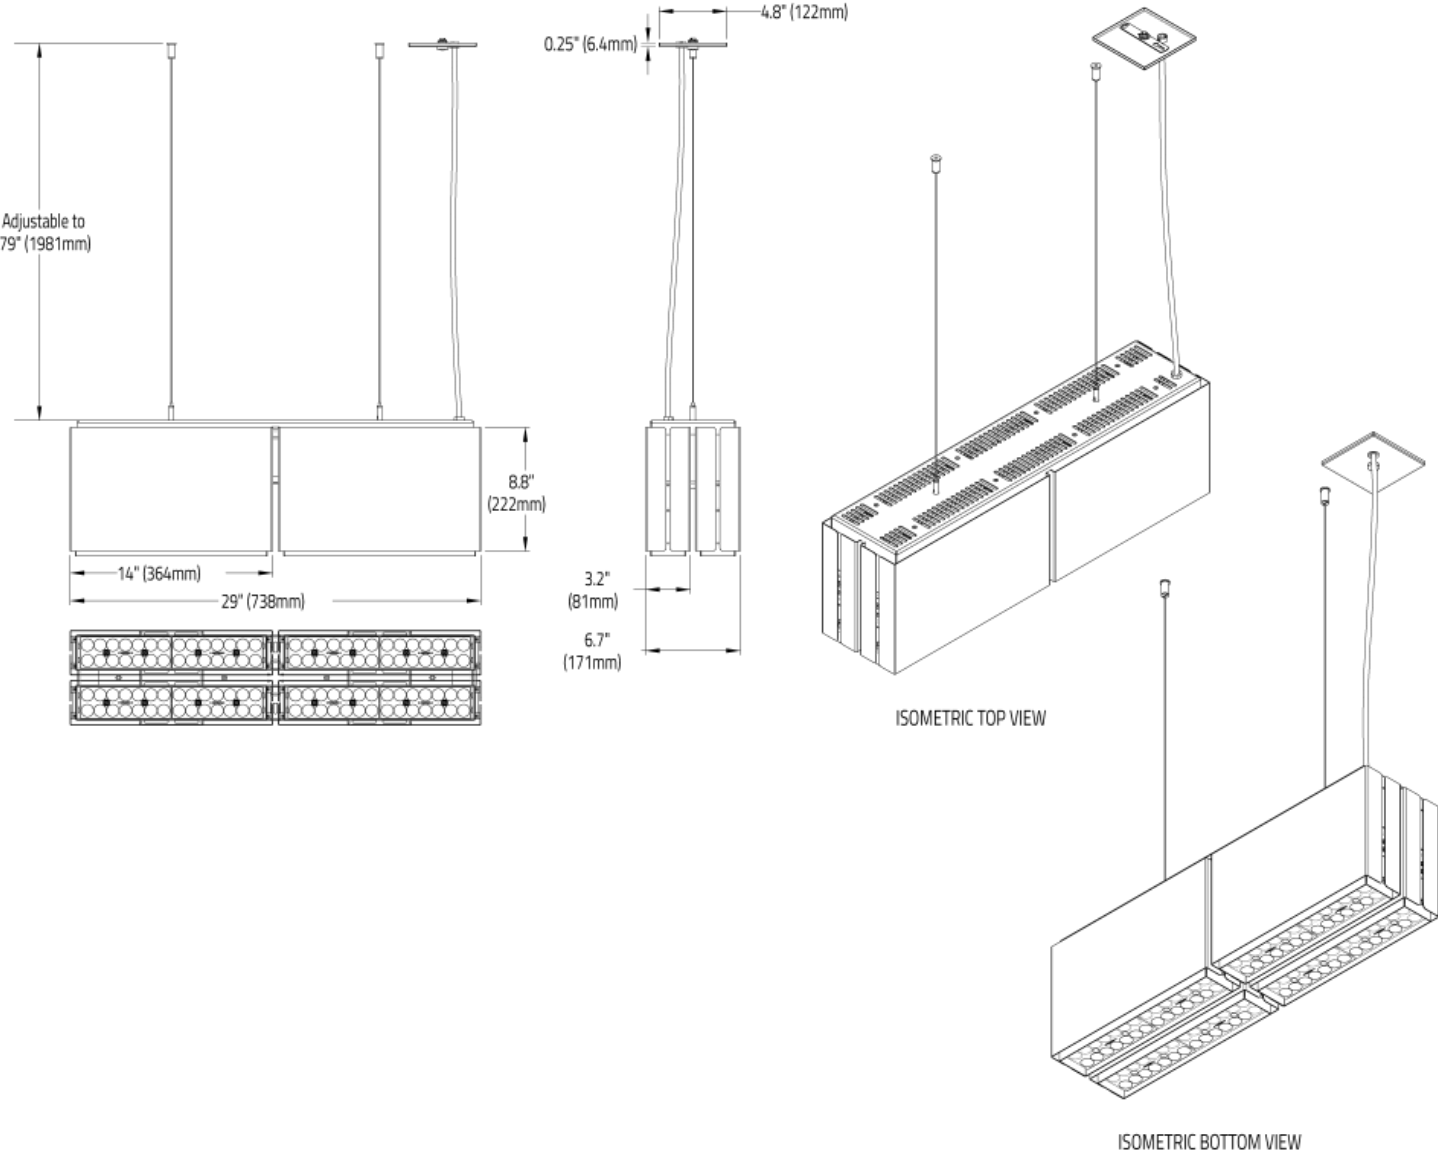

NT4 Long Snoot - White ¹

L. EMERGENCY

E0 Emergency system not required

E2 Emergency system - Remote

MATREX CLUSTER™ - SUSPENDED

DIMENSIONAL DIAGRAMS

2 HEADS

MATREX CLUSTER™ - SUSPENDED

3 HEADS

MATREX CLUSTER™ - SUSPENDED

4 HEADS

MATREX CLUSTER™ - SUSPENDED

Canopy

CANOPY A

CANOPY C

CANOPY DMX