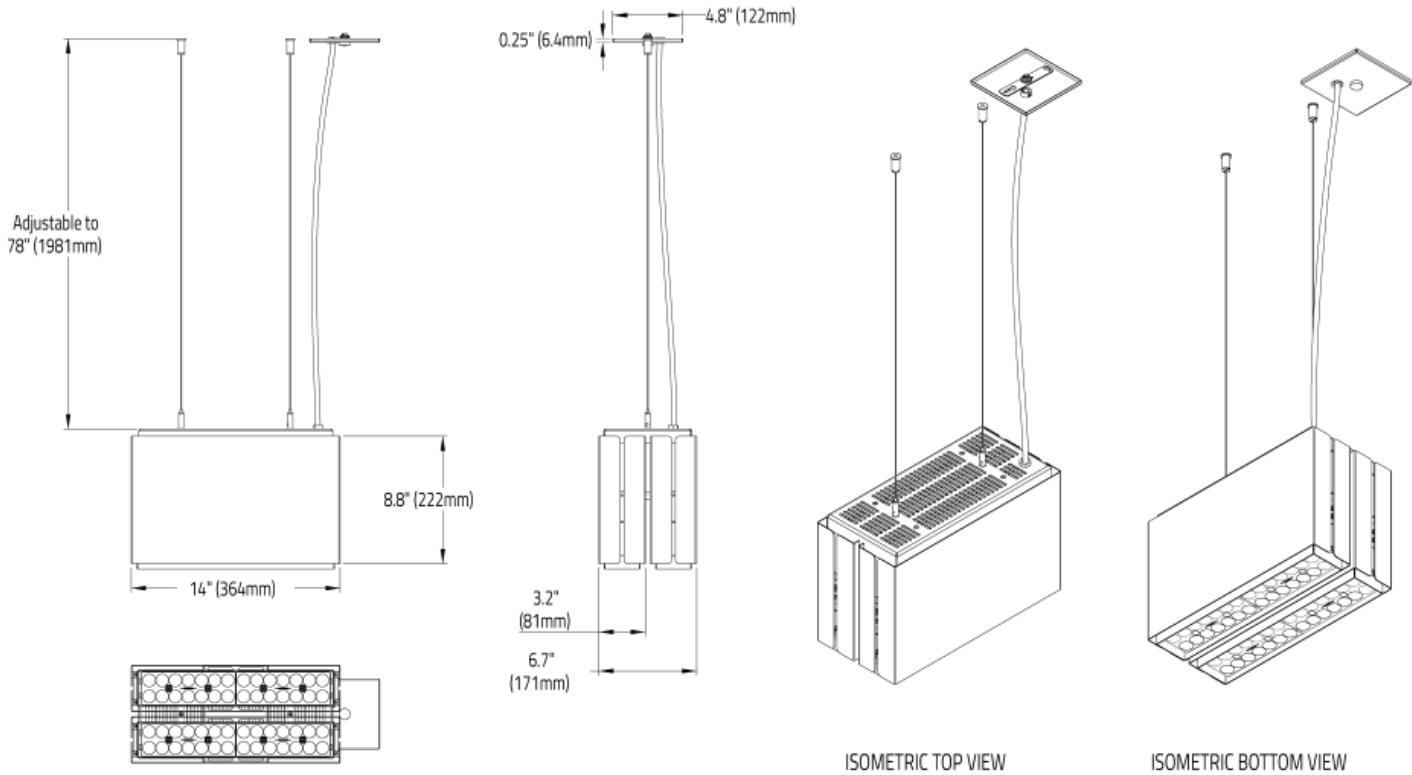

NT4 Long Snoot - White ¹

L. EMERGENCY

E0 Emergency system not required

E2 Emergency system - Remote

MATREX CLUSTER™ - SUSPENDED

DIMENSIONAL DIAGRAMS

2 HEADS

MATREX CLUSTER™ - SUSPENDED

3 HEADS

MATREX CLUSTER™ - SUSPENDED

4 HEADS

MATREX CLUSTER™ - SUSPENDED

Canopy

CANOPY A

CANOPY C

CANOPY DMX