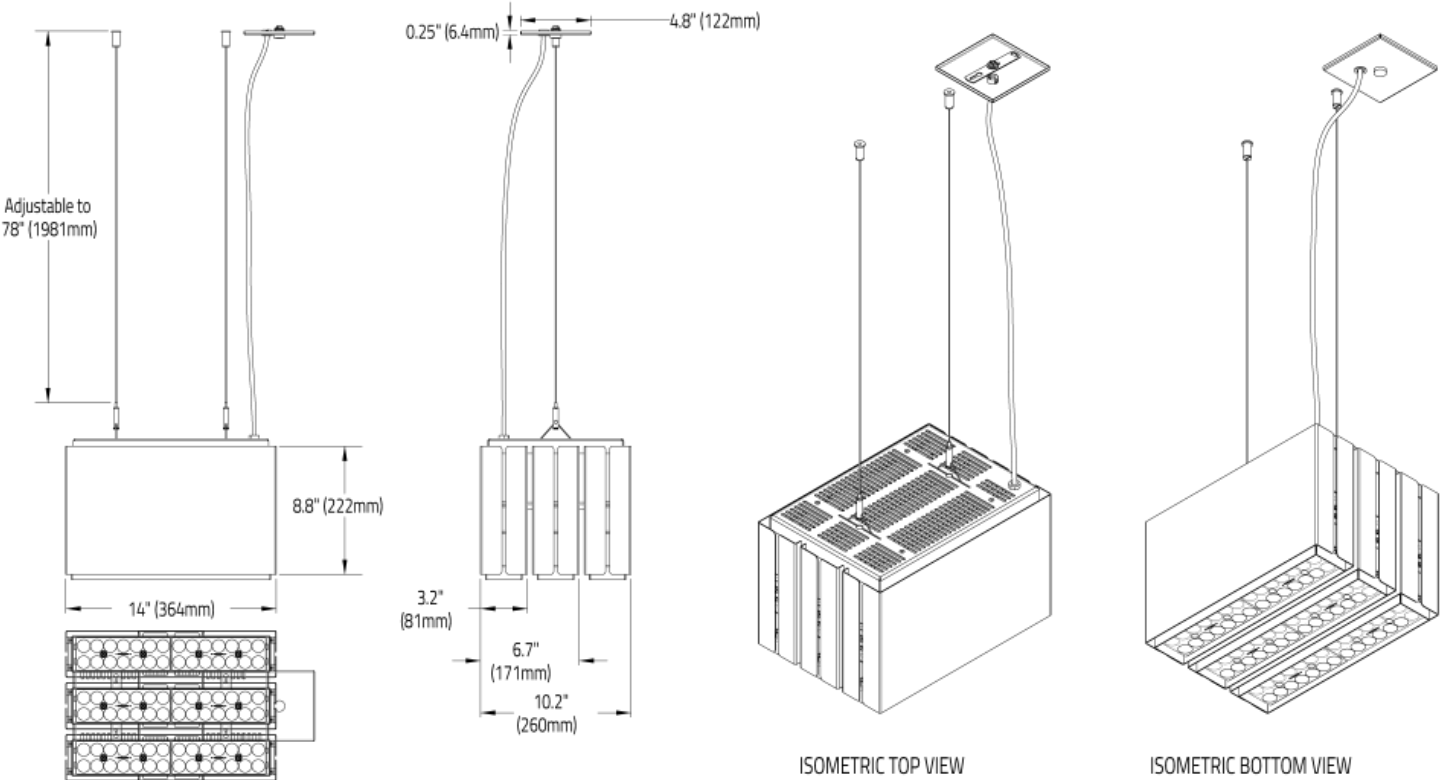

NT4 Long Snoot - White ¹

L. EMERGENCY

E0 Emergency system not required

E2 Emergency system - Remote

MATREX CLUSTER™ - SUSPENDED

DIMENSIONAL DIAGRAMS

2 HEADS

MATREX CLUSTER™ - SUSPENDED

3 HEADS

MATREX CLUSTER™ - SUSPENDED

4 HEADS

MATREX CLUSTER™ - SUSPENDED

Canopy

CANOPY A

CANOPY C

CANOPY DMX