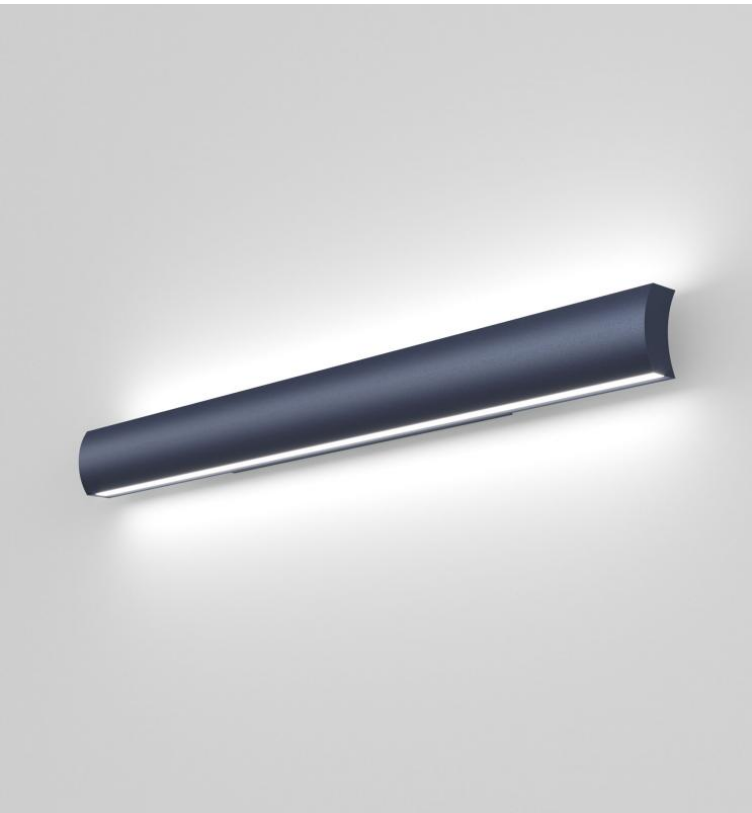

# MIDI ARC H™ - WALL SURFACE

**MIDI ARCs** Curved edge softens architectural lines and raises the impact of distinctive spaces. The smooth edges of MIDI ARC add a sleek and enticing appearance.

### Body

Aluminum.