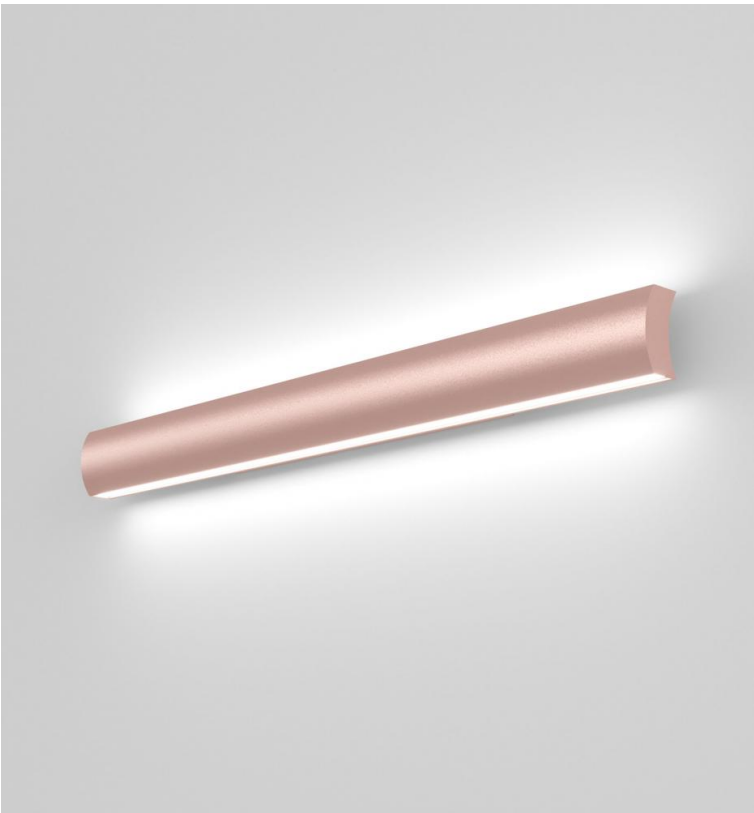

MIDI ARC H™ - WALL SURFACE

Project Name:

Fixture Type:

Fixture Code:

Quantities:

MIDI ARC H™ - WALL SURFACE

MIDI ARC H™ - WALL SURFACE

MIDI ARCs Curved edge softens architectural lines and raises the impact of distinctive spaces. The smooth edges of MIDI ARC add a sleek and enticing appearance.

GENERAL SPECIFICATION

Body

Aluminum.

Diffuser

Frosted acrylic.

Remote emergency

Emergency option provides a 1.5 hour (3 hours for EU) emergency lighting facility. The remote system includes the inverter module, NiCad batteries and a remote wall/ceiling LED charge indicator and test switch (NA only). The maximum distance between wall/ceiling plate and luminaire is 4.5m/15'. Test switch fits a single gang box (not supplied).