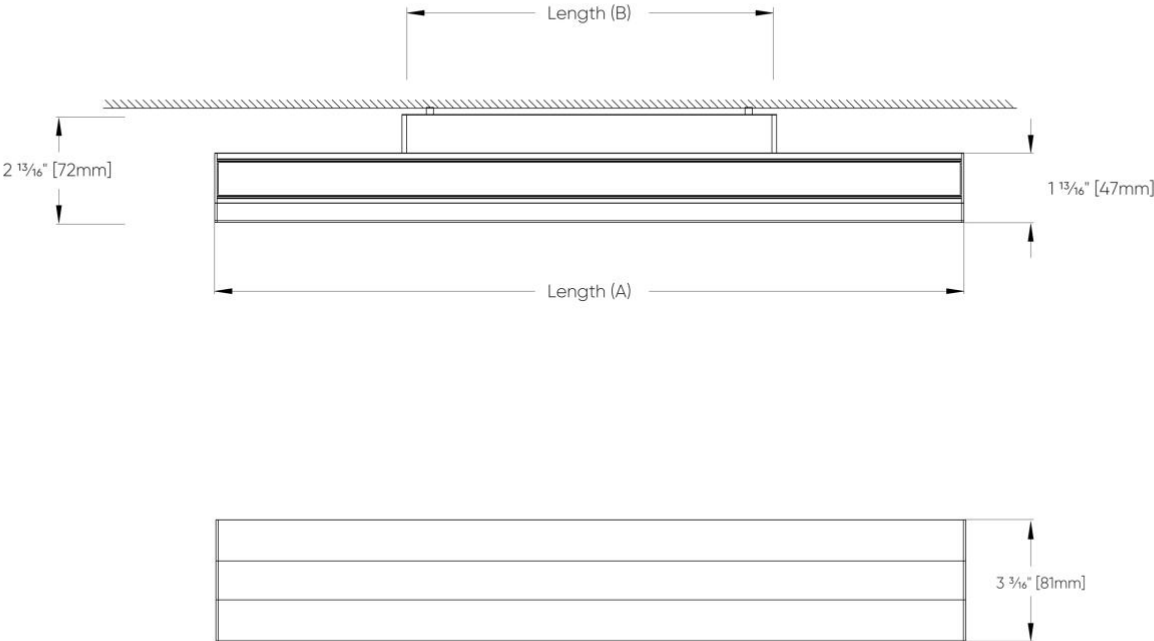

Code	MAHW1P02	MAHW1P03	MAHW1P04	MAHW1P06	MAHW2P02	MAHW2P03
Length (A)	24"	35"	47"	70"	24"	35"
Light Direction	Direct	Direct	Direct	Direct	Direct/Indirect	Direct/Indirect
Wattage	9W	13W	17W	26W	18W	26W
Del. lms (Direct)	1000	1500	2000	3000	1000	1500
Del. lms (Indirect)					1000	1500
LPW	118	118	118	118	118	118
Length (B)	18"	18"	23"	23"	18"	18"
Code	MAHW2P04	MAHW2P06				
Length (A)	47"	70"				
Light Direction	Direct/Indirect	Direct/Indirect				
Wattage	34W	51W				
Del. lms (Direct)	2000	3000				
Del. lms (Indirect)	2000	3000				
LPW	118	118				
Length (B)	23"	23"				

Code	Length (A)	Length (B)
MAHW1P02	610mm	457mm
MAHW1P03	889mm	457mm
MAHW1P04	1194mm	584mm
MAHW1P06	1778mm	584mm
MAHW2P02	610mm	457mm
MAHW2P03	889mm	457mm
MAHW2P04	1194mm	584mm
MAHW2P06	1778mm	584mm