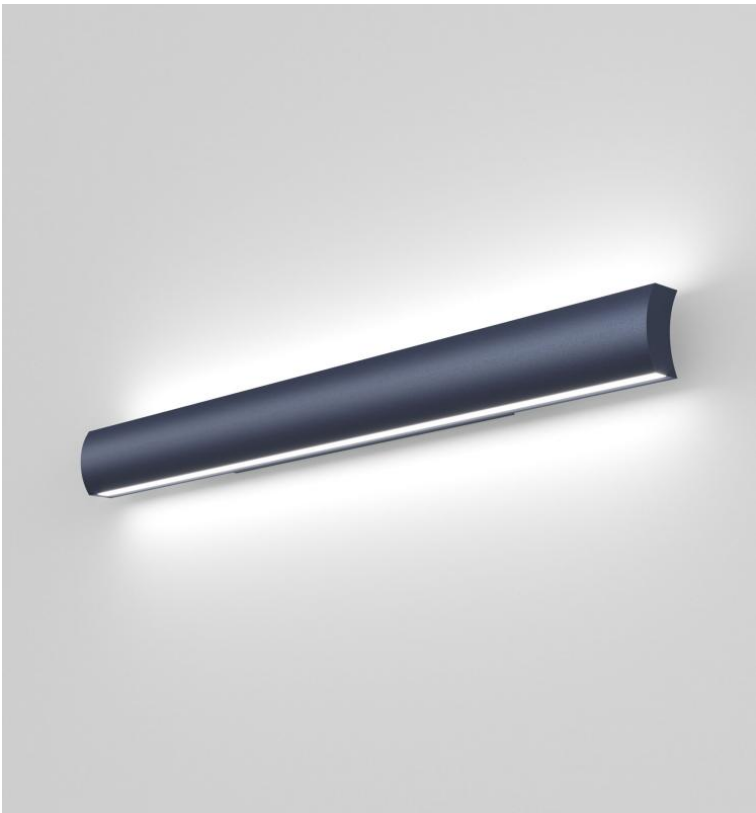

MIDI ARC H™ - WALL SURFACE

Project Name:

Fixture Type:

Fixture Code:

Quantities:

MIDI ARC H™ - WALL SURFACE

MIDI ARC H™ - WALL SURFACE

MIDI ARCs Curved edge softens architectural lines and raises the impact of distinctive spaces. The smooth edges of MIDI ARC add a sleek and enticing appearance.

GENERAL SPECIFICATION

Body

Aluminum.

Diffuser

Frosted acrylic.

Remote emergency

Emergency option provides a 1.5 hour (3 hours for EU) emergency lighting facility. The remote system includes the inverter module, NiCad batteries and a remote wall/ceiling LED charge indicator and test switch (NA only). The maximum distance between wall/ceiling plate and luminaire is 4.5m/15'. Test switch fits a single gang box (not supplied).