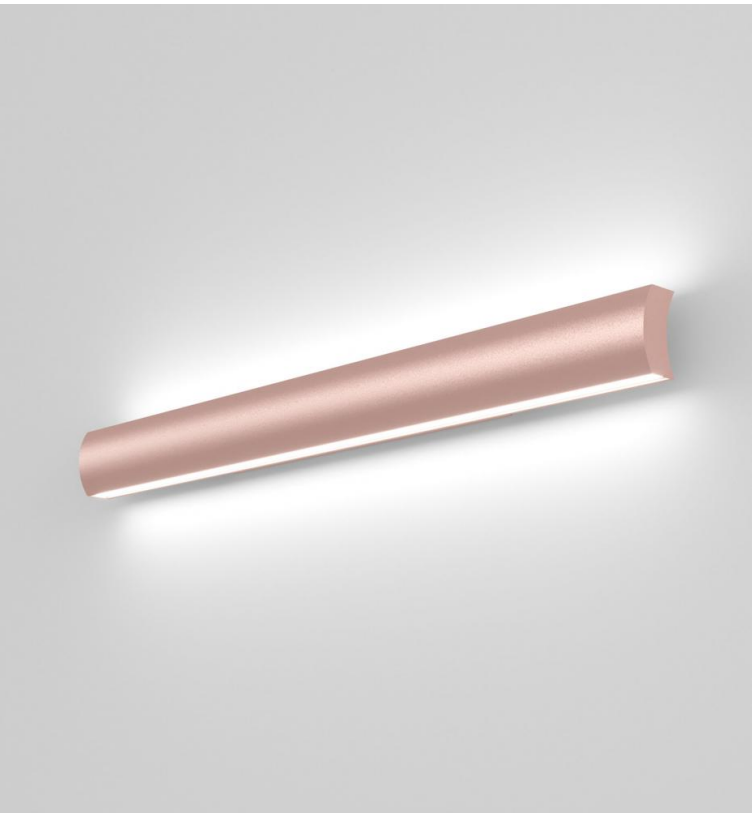

# MIDI ARC H™ - WALL SURFACE

**MIDI ARCs** Curved edge softens architectural lines and raises the impact of distinctive spaces. The smooth edges of MIDI ARC add a sleek and enticing appearance.

### Body

Aluminum.