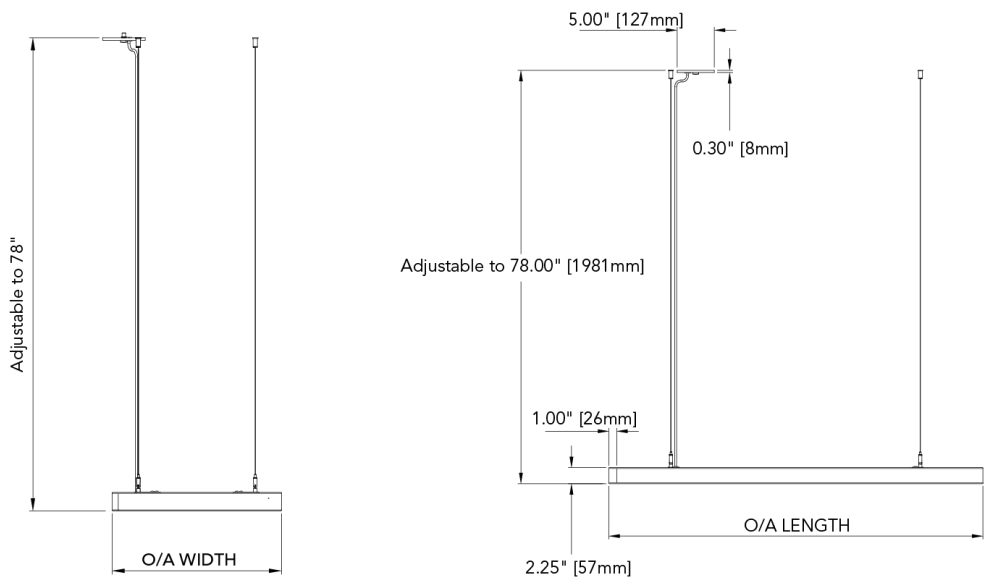

8 DIMENSIONAL DIAGRAMS

Power Cable Suspension

SS1
Vertical - Remote Driver