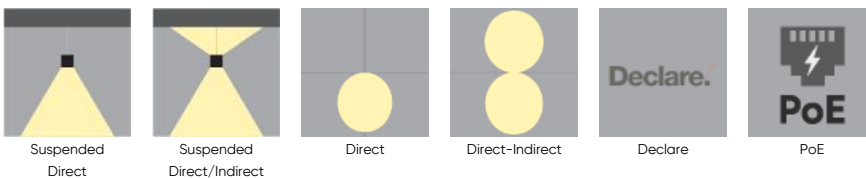

MICRO ELLIPSE II™

FULL SPECIFICATION SHEET

FIXTURE TYPE

FIXTURE CODE

QUANTITIES

1 DESCRIPTION

No shape is more graceful than the ellipse. Featuring an ultra-sleek design profile of 1" and length ranging from 3' to 7', **MICRO ELLIPSE II** is ideal for creating a lasting impression. This dynamic shape offers direct or indirect light, providing versatility for unique illuminating effects. Boasting a high-efficiency, flexible lens that snugly fits the frame, **MICRO ELLIPSE II** eliminates any light leakage while ensuring a uniform and seamless diffusion of light. Whether used as a solitary statement piece or in a composition, **MICRO ELLIPSE II's** impact is undeniable, particularly notable for the ambient halo effect it casts with its indirect lighting. Moreover, **MICRO ELLIPSE II** addresses acoustic needs with an optional acoustic panel for sizes up to 4 feet in length. These panels are designed to reduce echo and reverberation commonly found in modern open-plan spaces, areas with exposed concrete, open ceilings, and large windows. For a touch of whimsy and creative flair, **MICRO ELLIPSE II** can be combined with other shapes like MICRO RING, MICRO TRIANGLE or MICRO QUAD, adding a dynamic and playful dimension to any space.

2 OPTICS & FEATURES

Suspended
Direct

Suspended
Direct/Indirect

Direct

Direct-Indirect

Declare

PoE

3 APPROVALS