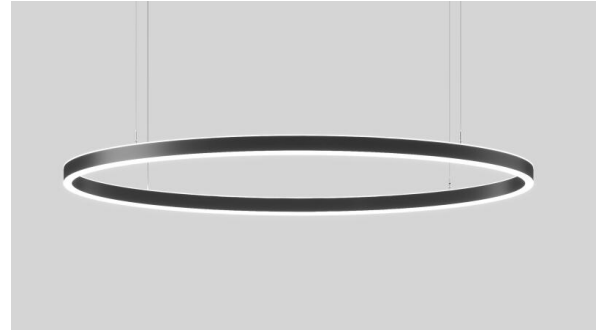

MICRO ELLIPSE II™

FULL SPECIFICATION SHEET

FIXTURE TYPE

FIXTURE CODE

QUANTITIES

1 DESCRIPTION

No shape is more graceful than the ellipse. Featuring an ultra-sleek design profile of 1" and length ranging from 3' to 7', **MICRO ELLIPSE II** is ideal for creating a lasting impression. This dynamic shape offers direct or indirect light, providing versatility for unique illuminating effects. Boasting a high-efficiency, flexible lens that snugly fits the frame, **MICRO ELLIPSE II** eliminates any light leakage while ensuring a uniform and seamless diffusion of light. Whether used as a solitary statement piece or in a composition, **MICRO ELLIPSE II's** impact is undeniable, particularly notable for the ambient halo effect it casts with its indirect lighting. Moreover, **MICRO ELLIPSE II** addresses acoustic needs with an optional acoustic panel for sizes up to 4 feet in length. These panels are designed to reduce echo and reverberation commonly found in modern open-plan spaces, areas with exposed concrete, open ceilings, and large windows. For a touch of whimsy and creative flair, **MICRO ELLIPSE II** can be combined with other shapes like MICRO RING, MICRO TRIANGLE or MICRO QUAD, adding a dynamic and playful dimension to any space.