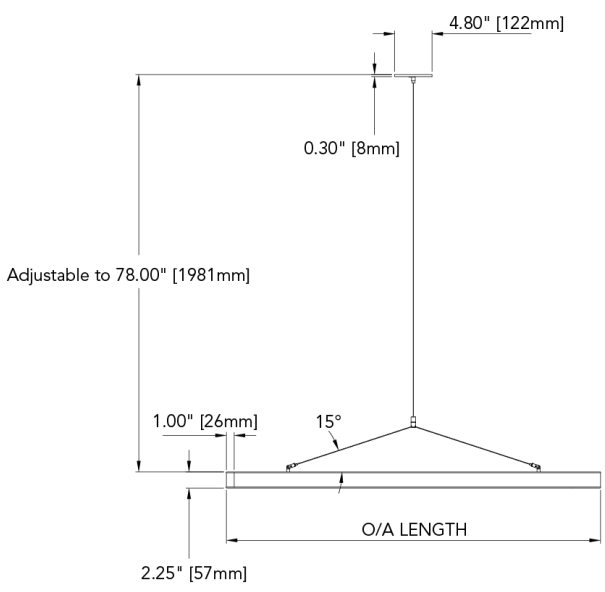

METP1P07 O/A Length x Width 84" x 28"	Lumens	Watts	LPW	METP2P07 O/A Length x Width 84" x 28"	Lumens	Watts	LPW
LPF017	2800	41	69	LPF017-LPG017	5700	81	70
LPF026	4200	62	68	LPF026-LPG026	8500	124	69
LPF035	5600	84	67	LPF035-LPG035	11300	166	68

8 DIMENSIONAL DIAGRAMS

Power Cable Suspension

SS1
 Vertical - Remote Driver

SS2
 Hub - Remote Driver

SS3
 Vertical - Integral Driver

Power Cable Suspension

SS4

Vertical - Integral Driver