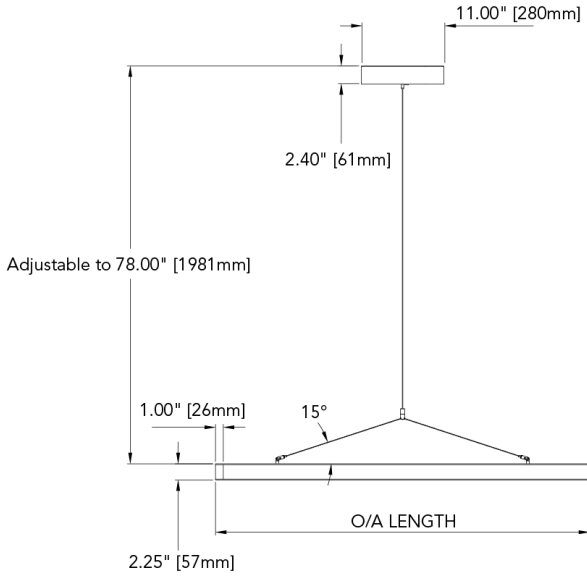

METP1P07 O/A Length x Width 84" x 28"	Lumens	Watts	LPW	METP2P07 O/A Length x Width 84" x 28"	Lumens	Watts	LPW
LPF017	2800	41	69	LPF017-LPG017	5700	81	70
LPF026	4200	62	68	LPF026-LPG026	8500	124	69
LPF035	5600	84	67	LPF035-LPG035	11300	166	68

8 DIMENSIONAL DIAGRAMS

Power Cable Suspension

SS1
 Vertical - Remote Driver

SS2
 Hub - Remote Driver

SS3
 Vertical - Integral Driver

Power Cable Suspension

SS4

Vertical - Integral Driver