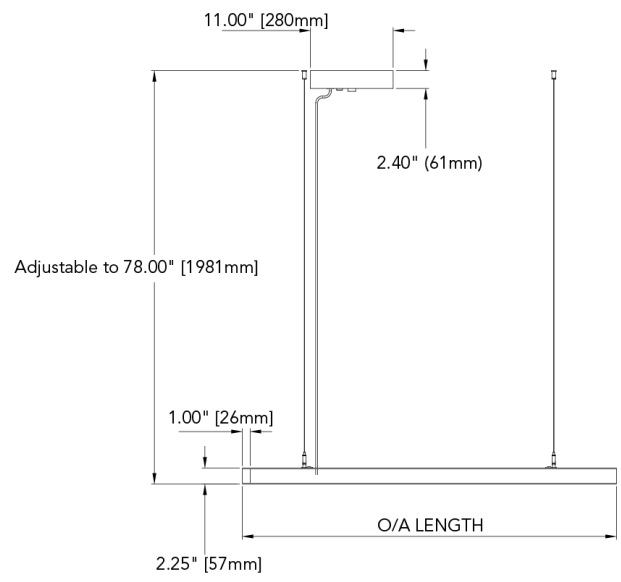

METP1P07 O/A Length x Width 84" x 28"	Lumens	Watts	LPW	METP2P07 O/A Length x Width 84" x 28"	Lumens	Watts	LPW
LPF017	2800	41	69	LPF017-LPG017	5700	81	70
LPF026	4200	62	68	LPF026-LPG026	8500	124	69
LPF035	5600	84	67	LPF035-LPG035	11300	166	68

8 DIMENSIONAL DIAGRAMS

Power Cable Suspension

SS1
 Vertical - Remote Driver

SS2
 Hub - Remote Driver

SS3
 Vertical - Integral Driver

Power Cable Suspension

SS4

Vertical - Integral Driver