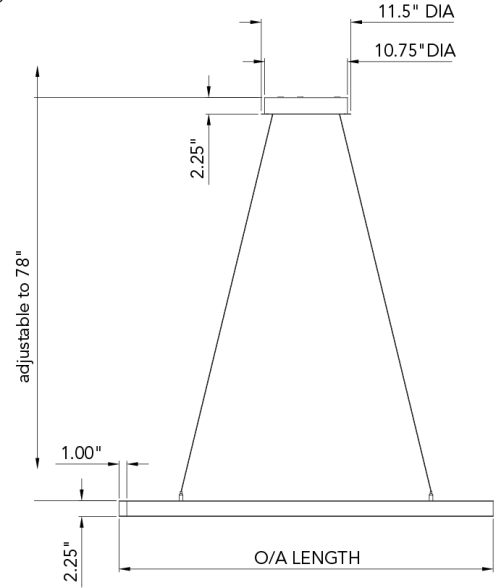

SS9

Hub - Integral Driver