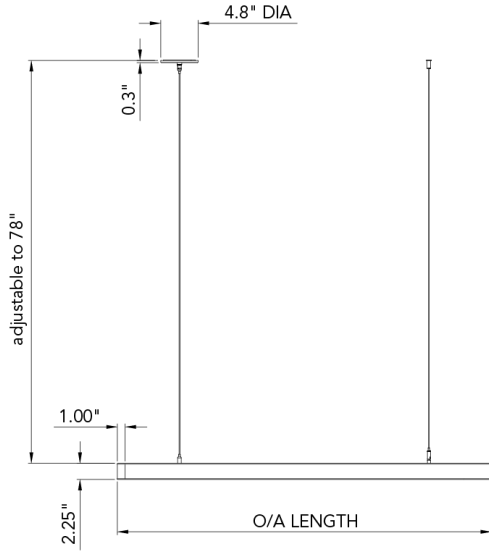

Power Over Suspension

SS6

Vertical - Remote Driver