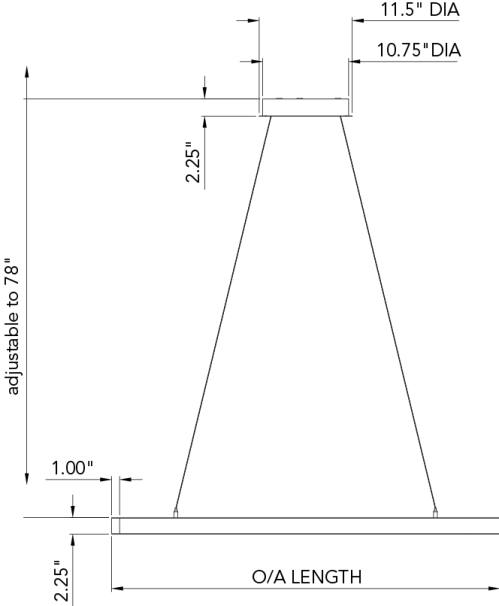

SS9
Hub - Integral Driver