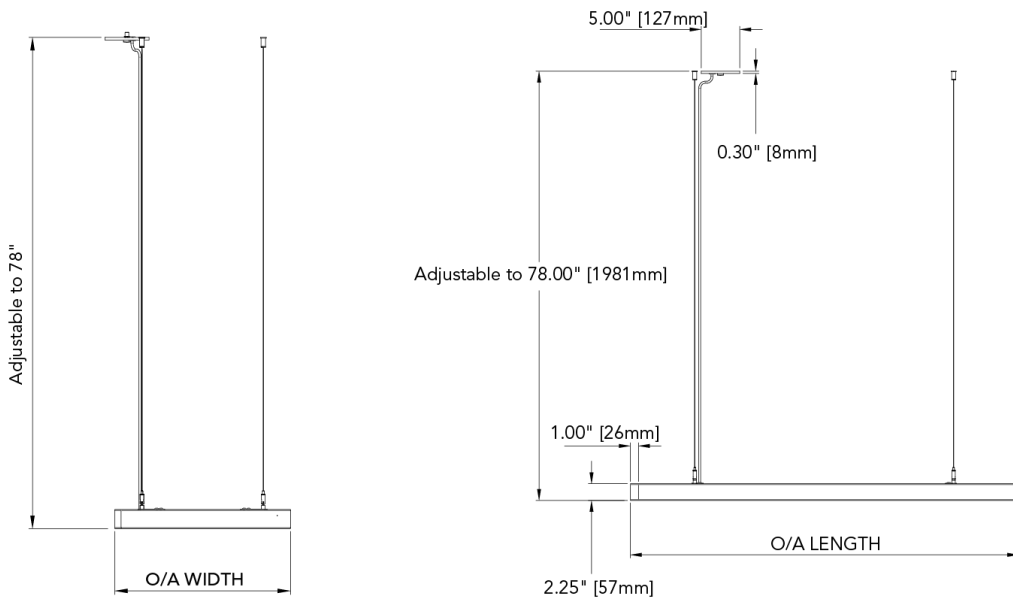

M. EMERGENCY

E0 Not required	E2 Emergency system - Remote
------------------------	-------------------------------------

MICRO ELLIPSE II™ - SUSPENDED

DIMENSIONAL DIAGRAMS

Power Cable Suspension

SS1

Vertical - Remote Driver