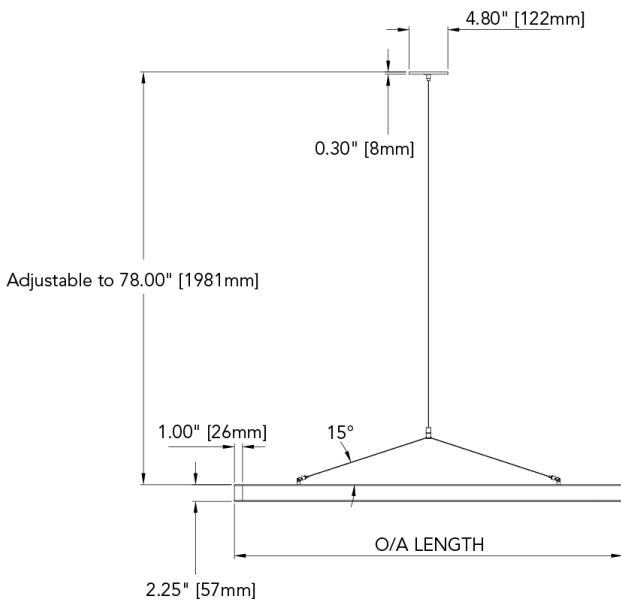

SS2

Hub - Remote Driver