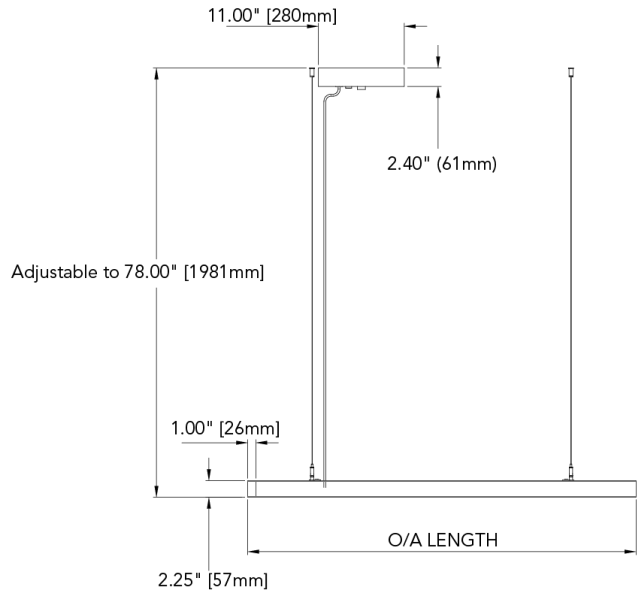

SS3

Vertical - Integral Driver