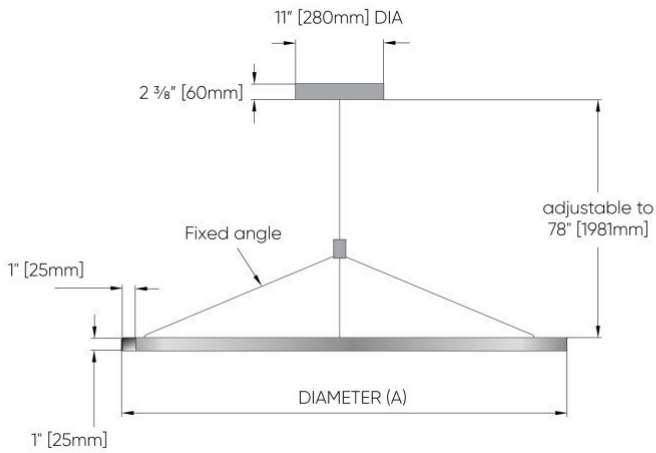

SS4

Hub - Integral Driver