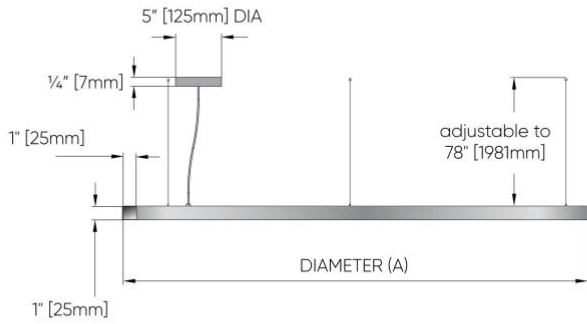

L. EMERGENCY

- E0** Not required
- E2** Emergency system - Remote

MICRO RING DIRECT™ - SUSPENDED

DIMENSIONAL DIAGRAMS

SS1

Vertical - Remote Driver

SS3

Vertical - Integral Driver