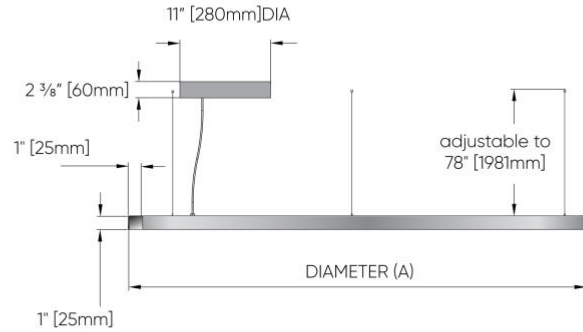

L. EMERGENCY

- E0** Not required
- E2** Emergency system - Remote

MICRO RING DIRECT™ - SUSPENDED

DIMENSIONAL DIAGRAMS

SS1

Vertical - Remote Driver

SS3

Vertical - Integral Driver