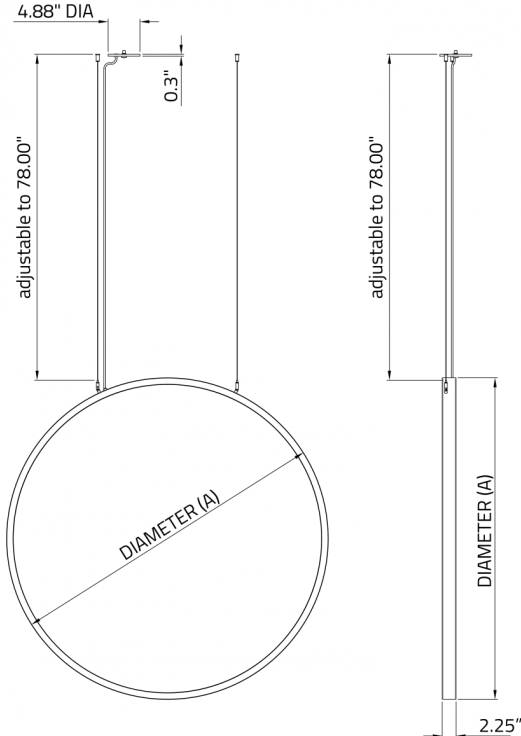

<sup>2</sup> Available up to 5ft diameter when using DA01 and up to 4ft diameter when using DA20 or DA21.

---

<sup>1</sup> Wood grain finishes are not available for the 2ft diameter.  
Longer than normal lead times may apply, consult factory.

## DIMENSIONAL DIAGRAMS

SS1 VERTICAL - REMOTE DRIVER

SS3 VERTICAL - INTEGRAL DRIVER

SS6 VERTICAL - REMOTE DRIVER