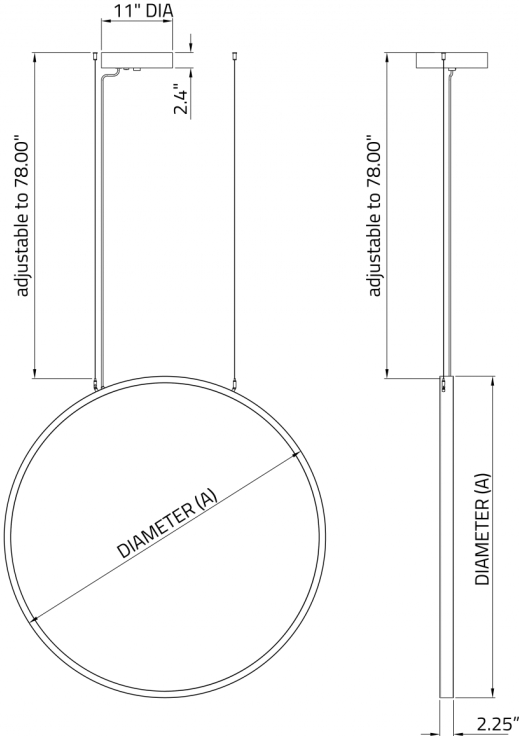

SS3 VERTICAL - INTEGRAL DRIVER