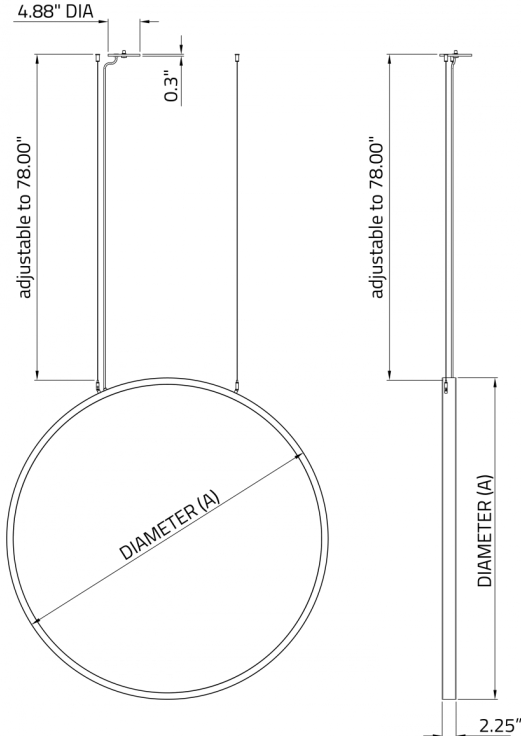

² Available up to 5ft diameter when using DA01 and up to 4ft diameter when using DA20 or DA21.

MICRO RING II™ - VERTICAL SUSPENDED

I. FIXTURE FINISH

FA01 White	FA02 Black Metallic - Textured	FA20 Silver Metallic - Textured	FA25 Gold Metallic - Textured
FA27 Wood grain - Light Cherry ¹	FA28 Wood grain - Dark Walnut ¹	FA44 Midnight Blue Metallic - Textured	FA45 Copper Metallic
FA46 Charcoal Metallic - Textured	FA47 Bronze Metallic - Textured	FA52 Champagne Metallic	FA53 Red Metallic - Textured

¹ Wood grain finishes are not available for the 2ft diameter. Longer than normal lead times may apply, consult factory.

J. CANOPY FINISH

CF01 White	CF02 Black Metallic - Textured	CF20 Silver Metallic - Textured	CF25 Gold Metallic - Textured
CF44 Midnight Blue Metallic - Textured	CF45 Copper Metallic	CF46 Charcoal Metallic - Textured	CF47 Bronze Metallic - Textured
CF52 Champagne Metallic	CF53 Red Metallic - Textured		

K. EMERGENCY

E0 Not required	E2 Emergency system - Remote
------------------------	-------------------------------------

MICRO RING II™ - VERTICAL SUSPENDED

DIMENSIONAL DIAGRAMS

SS1 VERTICAL - REMOTE DRIVER