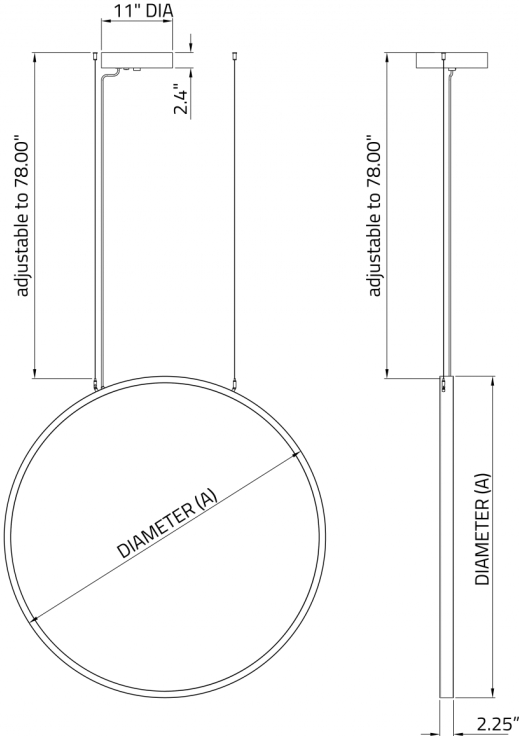

<sup>2</sup> Available up to 5ft diameter when using DA01 and up to 4ft diameter when using DA20 or DA21.

---

<sup>1</sup> Wood grain finishes are not available for the 2ft diameter.  
Longer than normal lead times may apply, consult factory.

## DIMENSIONAL DIAGRAMS

SS1 VERTICAL - REMOTE DRIVER

SS3 VERTICAL - INTEGRAL DRIVER

SS6 VERTICAL - REMOTE DRIVER