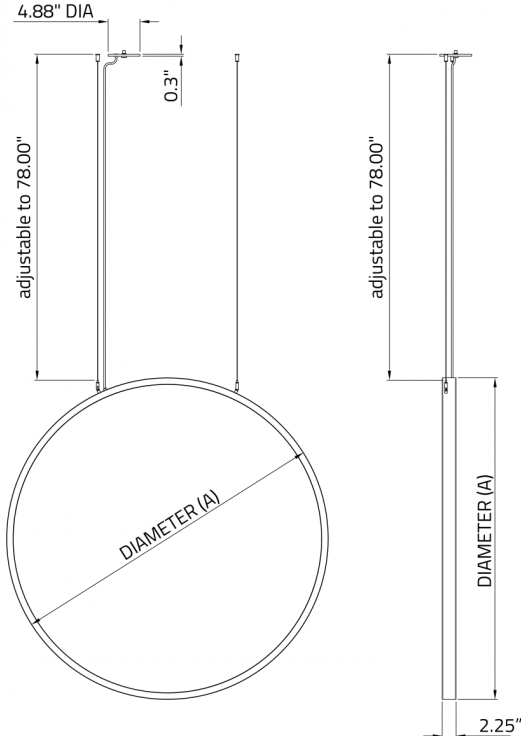

² Available up to 5ft diameter when using DA01 and up to 4ft diameter when using DA20 or DA21.

MICRO RING II™ - VERTICAL SUSPENDED

I. FIXTURE FINISH

FA01 White	FA02 Black Metallic - Textured	FA20 Silver Metallic - Textured	FA25 Gold Metallic - Textured
FA27 Wood grain - Light Cherry ¹	FA28 Wood grain - Dark Walnut ¹	FA44 Midnight Blue Metallic - Textured	FA45 Copper Metallic
FA46 Charcoal Metallic - Textured	FA47 Bronze Metallic - Textured	FA52 Champagne Metallic	FA53 Red Metallic - Textured

¹ Wood grain finishes are not available for the 2ft diameter.
Longer than normal lead times may apply, consult factory.

J. CANOPY FINISH

CF01 White	CF02 Black Metallic - Textured	CF20 Silver Metallic - Textured	CF25 Gold Metallic - Textured
CF44 Midnight Blue Metallic - Textured	CF45 Copper Metallic	CF46 Charcoal Metallic - Textured	CF47 Bronze Metallic - Textured
CF52 Champagne Metallic	CF53 Red Metallic - Textured		

K. EMERGENCY

E0 Not required	E2 Emergency system - Remote
------------------------	-------------------------------------

MICRO RING II™ - VERTICAL SUSPENDED

DIMENSIONAL DIAGRAMS

SS1 VERTICAL - REMOTE DRIVER