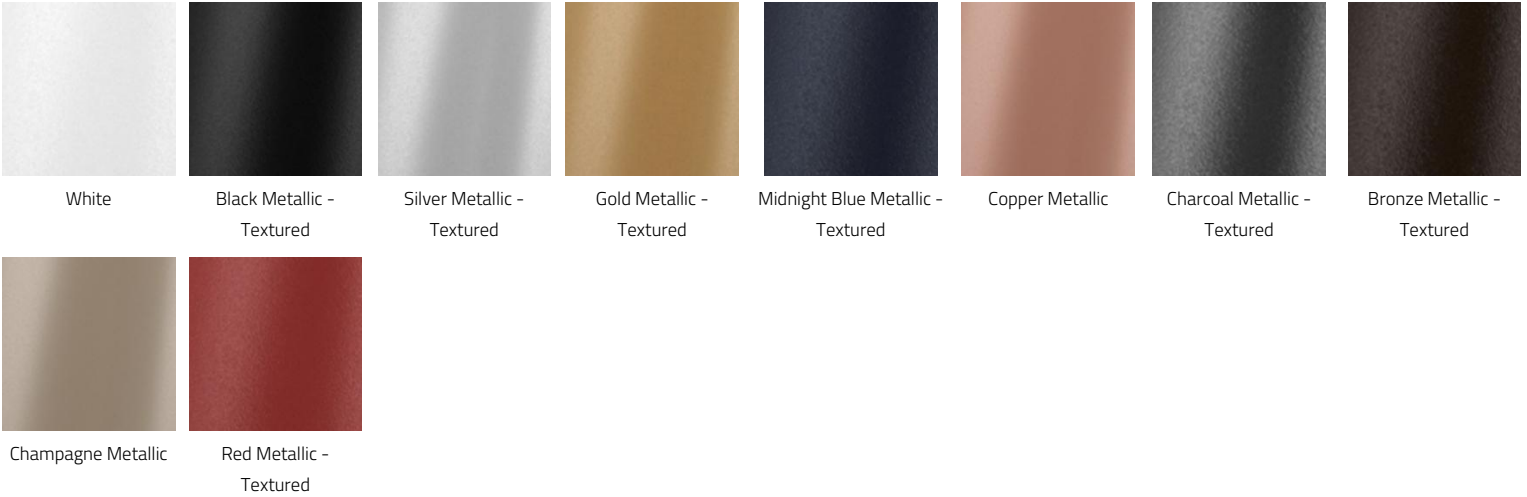

MICRO RING SE™ - WALL OR CEILING SURFACE

TECHNICAL DATA

LUMINAIRE

Code	MRGC1C02	MRGC1C03	MRGC1C04	MRGC1C05	MRGC1C06	MRGC2C02
Diameter (A)	26"	36"	48"	60"	72"	26"
Wattage	28	39	50	68	80	28
Delivered lms	1600	2300	2900	4000	4700	1800
LPW	59	59	59	59	59	63
Code	MRGC2C03	MRGC2C04	MRGC2C05	MRGC2C06		
Diameter (A)	36"	48"	60"	72"		
Wattage	36	50	61	75		
Delivered lms	2300	3200	3800	4700		
LPW	63	63	63	63		

FINISH

APPROVALS