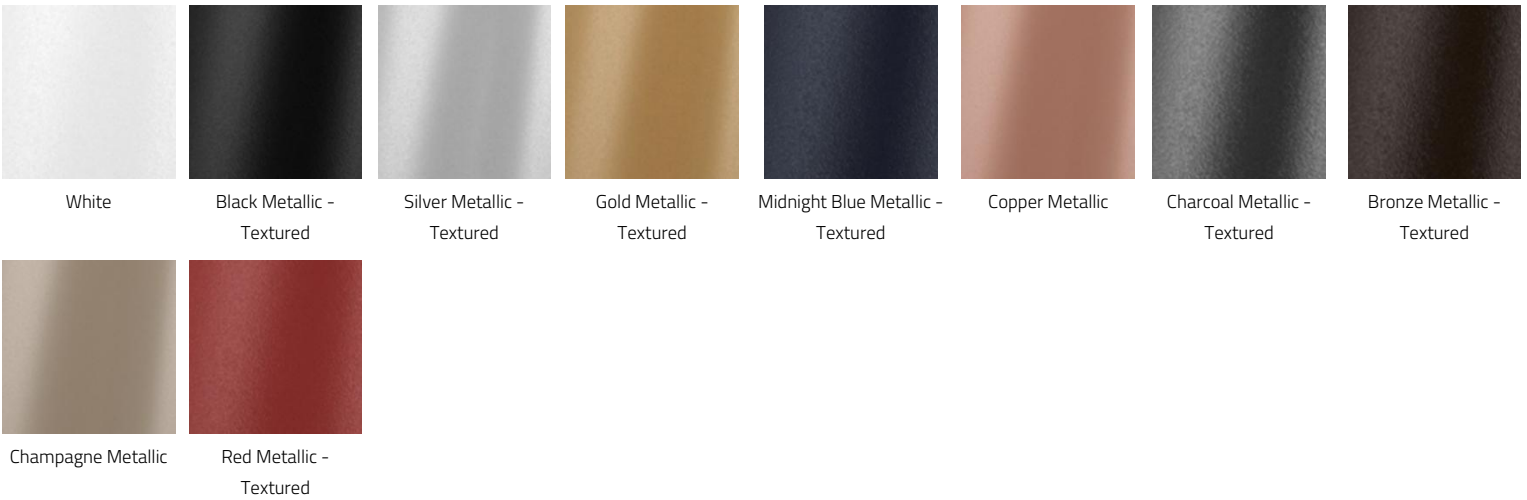

MICRO RING SE™ - SUSPENSION

TECHNICAL DATA

LUMINAIRE

Code	MRGP1P02	MRGP1P03	MRGP1P04	MRGP1P05	MRGP1P06	MRGP1P07
Diameter	26"	36"	48"	60"	72"	84"
Wattage	28	39	50	68	80	90
Delivered lms	1600	2300	2900	4000	4700	5300
LPW	59	59	59	59	59	59
Suspension Points	3	3	3	3	6	6

Code	MRGP2P02	MRGP2P03	MRGP2P04	MRGP2P05	MRGP2P06	MRGP2P07
Diameter	26"	36"	48"	60"	72"	84"
Wattage	28	36	50	61	75	90
Delivered lms	1800	2300	3200	3800	4700	5700
LPW	63	63	63	63	63	63
Suspension Points	3	3	3	3	6	6

FIXTURE FINISH