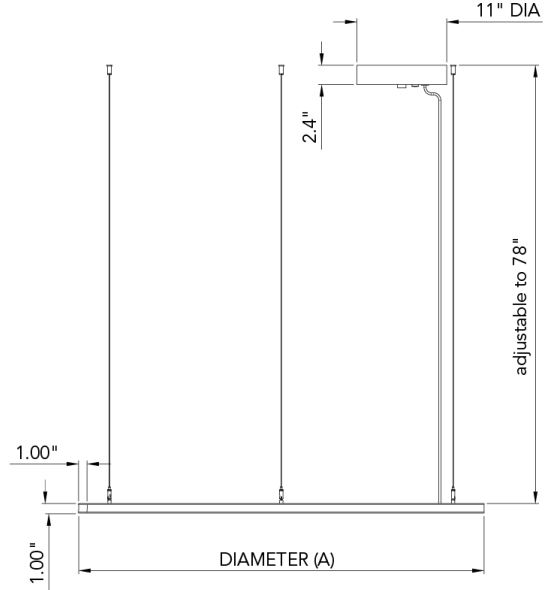

Light Gray

Sesame Gray

Black

Available up to 48" in diameter. Larger sizes available with visible seams, consult factory. Other finishes available, consult factory.

APPROVALS

MICRO RING SE™ - SUSPENSION

DIMENSIONAL DIAGRAMS

Power Cable Suspension

SS1

Vertical - Remote Driver

SS3

Vertical - Integral Driver

SS2

Hub - Remote Driver

SS4