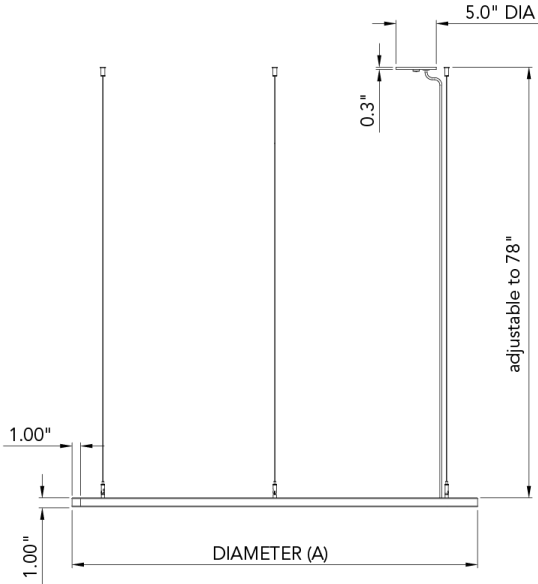

MICRO RING SE™ - SUSPENSION

DIMENSIONAL DIAGRAMS

Power Cable Suspension

SS1

Vertical - Remote Driver