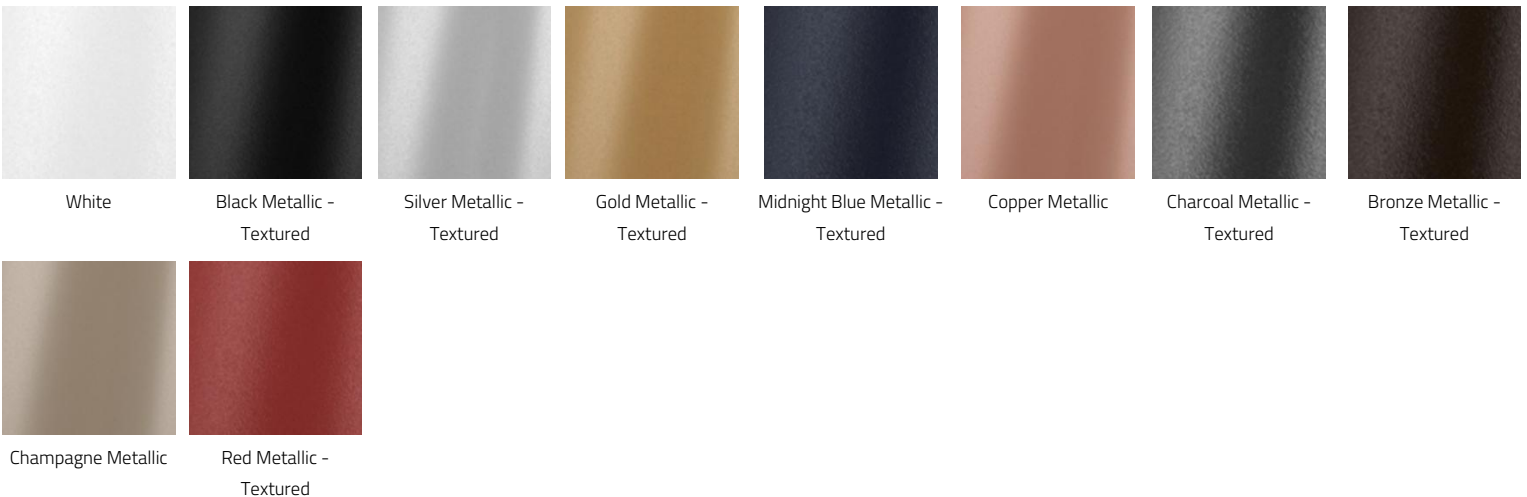

CANOPY FINISH