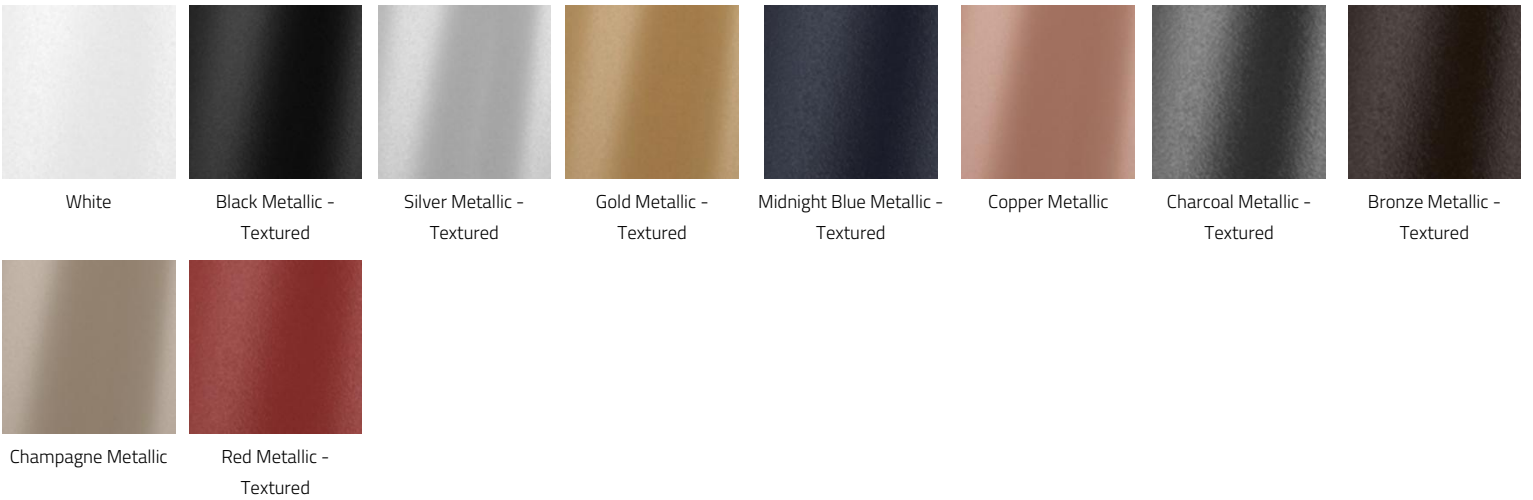

MICRO RING SE™ - SUSPENSION

TECHNICAL DATA

LUMINAIRE

Code	MRGP1P02	MRGP1P03	MRGP1P04	MRGP1P05	MRGP1P06	MRGP1P07
Diameter	26"	36"	48"	60"	72"	84"
Wattage	28	39	50	68	80	90
Delivered lms	1600	2300	2900	4000	4700	5300
LPW	59	59	59	59	59	59
Suspension Points	3	3	3	3	6	6

Code	MRGP2P02	MRGP2P03	MRGP2P04	MRGP2P05	MRGP2P06	MRGP2P07
Diameter	26"	36"	48"	60"	72"	84"
Wattage	28	36	50	61	75	90
Delivered lms	1800	2300	3200	3800	4700	5700
LPW	63	63	63	63	63	63
Suspension Points	3	3	3	3	6	6

FIXTURE FINISH