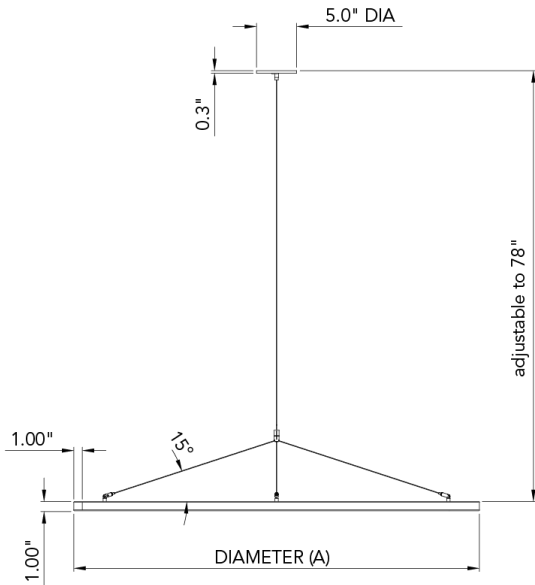

Light Gray

Sesame Gray

Black

Available up to 48" in diameter. Larger sizes available with visible seams, consult factory. Other finishes available, consult factory.

APPROVALS

MICRO RING SE™ - SUSPENSION

DIMENSIONAL DIAGRAMS

Power Cable Suspension

SS1

Vertical - Remote Driver

SS3

Vertical - Integral Driver

SS2

Hub - Remote Driver

SS4