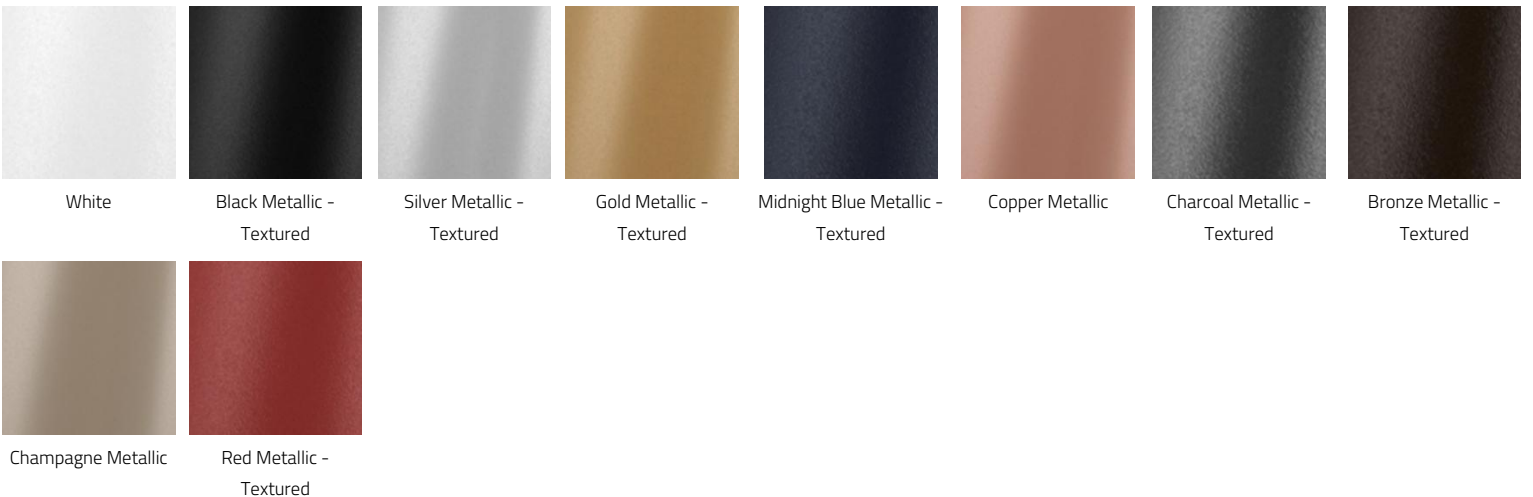

CANOPY FINISH