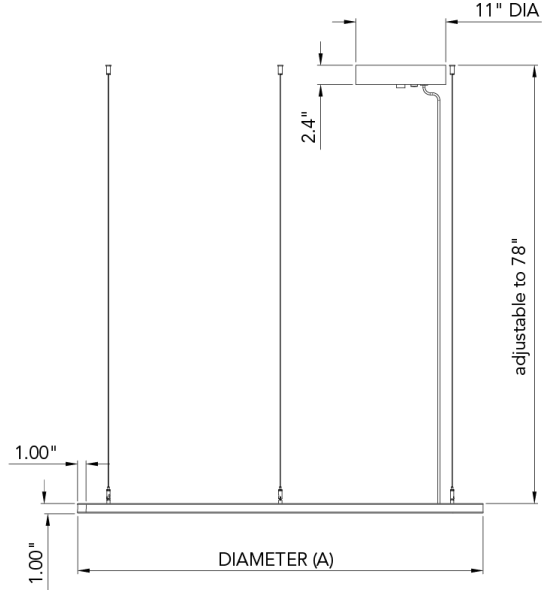

Light Gray

Sesame Gray

Black

Available up to 48" in diameter. Larger sizes available with visible seams, consult factory. Other finishes available, consult factory.

APPROVALS

MICRO RING SE™ - SUSPENSION

DIMENSIONAL DIAGRAMS

Power Cable Suspension

SS1

Vertical - Remote Driver

SS3

Vertical - Integral Driver

SS2

Hub - Remote Driver

SS4