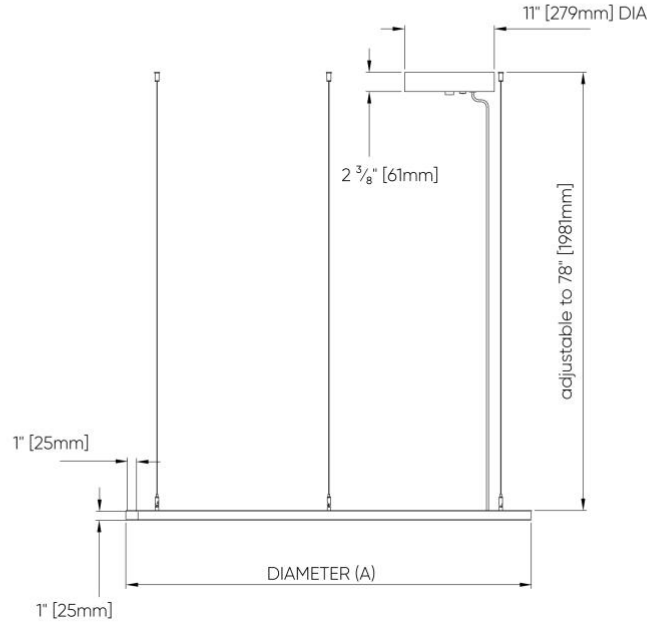

SS3

Vertical - Integral Driver