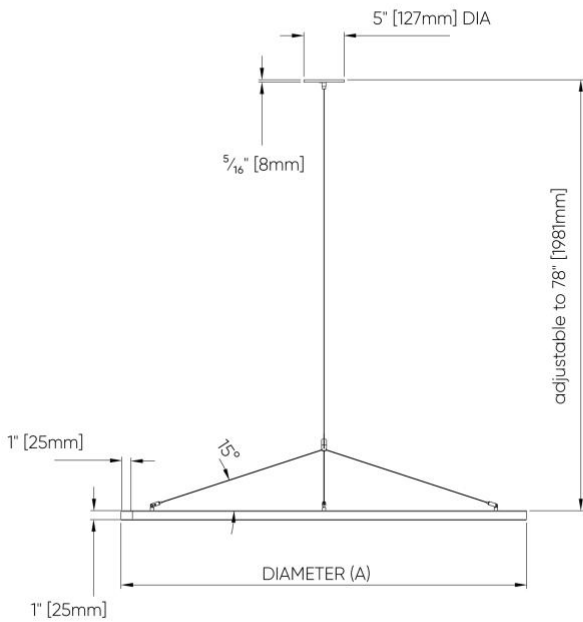

SS2

Hub - Remote Driver