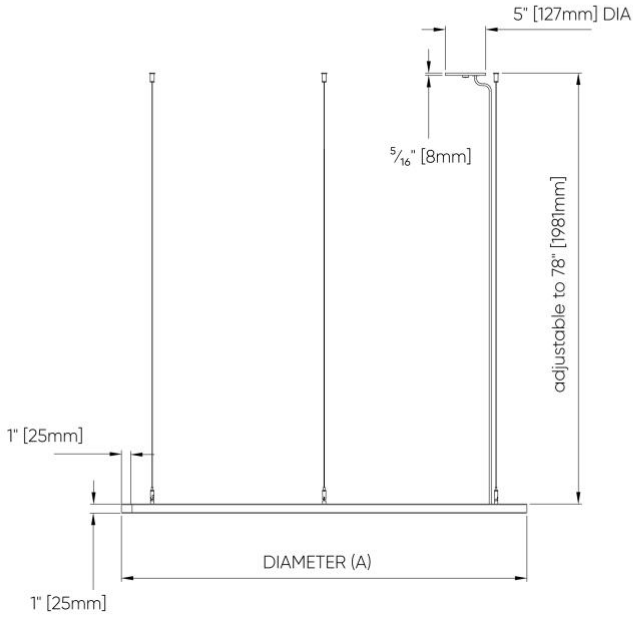

K. EMERGENCY

E0 Not required

E2 Emergency system - Remote

MICRO RING SE™ - SUSPENSION

DIMENSIONAL DIAGRAMS

Power Cable Suspension

SS1

Vertical - Remote Driver