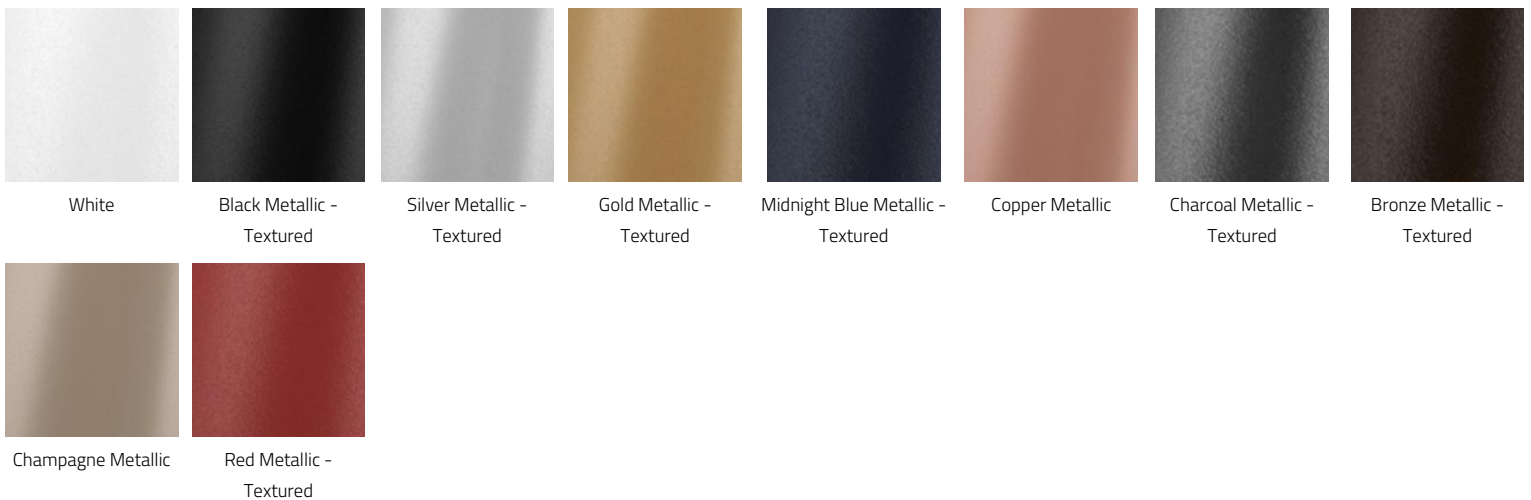

MICRO RING™ - WALL OR CEILING SURFACE

TECHNICAL DATA

LUMINAIRE

Code	MRRC1C02	MRRC1C03	MRRC1C04	MRRC1C05	MRRC1C06
Diameter (A)	2ft	3ft	4ft	5ft	6ft
EFF1 Watts	32	48	62	84	99
EFF1 Del. Lms	2200	3200	4200	5600	6600
EFF1 LPW	69	69	69	69	69
EFF2 Watts	48	72	93	126	148
EFF2 Del. Lms	4700	6900	8800	12000	14100
EFF2 LPW	104	104	104	104	104

FINISH

APPROVALS