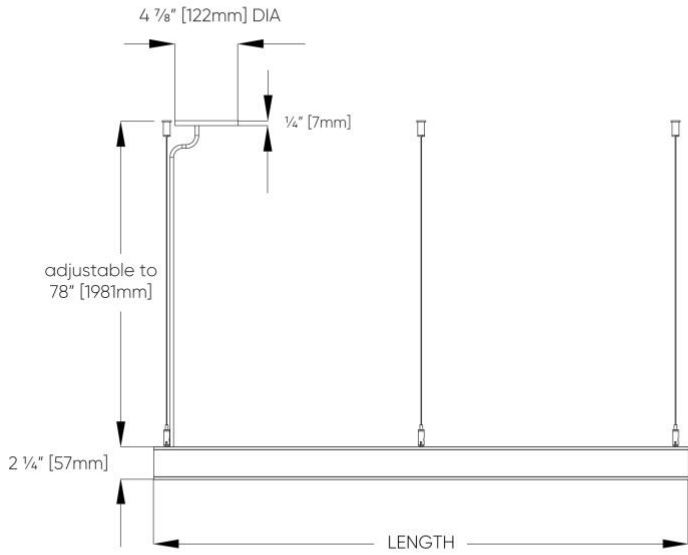

N. CIRCUITS

CS1 Single Circuit	CS2 Dual circuit
---------------------------	-------------------------

MICRO TRIANGLE II™ - SUSPENDED

DIMENSIONAL DIAGRAMS

Direct: Available up to 1219mm/48" DIA only.
 Direct/Indirect: Available up to 1219mm/48" DIA only.

Direct: Available up to 1219mm/48" DIA only.
 Direct/Indirect: Available up to 1219mm/48" DIA only.

MICRO TRIANGLE II™ - SUSPENDED