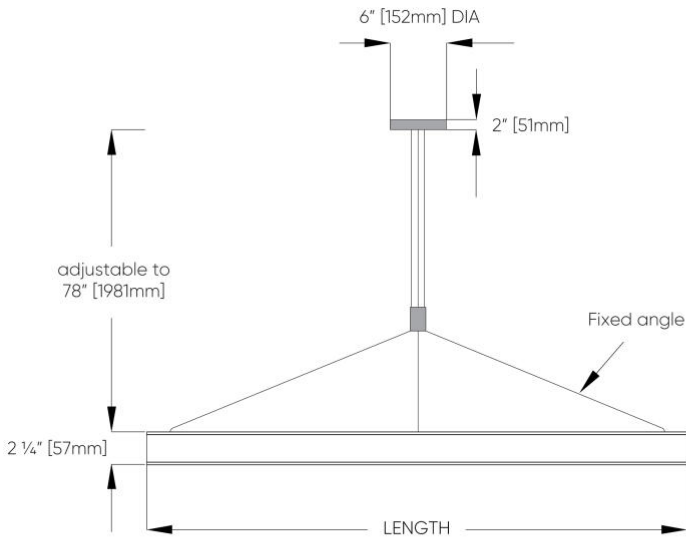

N. CIRCUITS

CS1 Single Circuit	CS2 Dual circuit
---------------------------	-------------------------

MICRO TRIANGLE II™ - SUSPENDED

DIMENSIONAL DIAGRAMS

Direct: Available up to 1219mm/48" DIA only.
 Direct/Indirect: Available up to 1219mm/48" DIA only.

Direct: Available up to 1219mm/48" DIA only.
 Direct/Indirect: Available up to 1219mm/48" DIA only.

MICRO TRIANGLE II™ - SUSPENDED