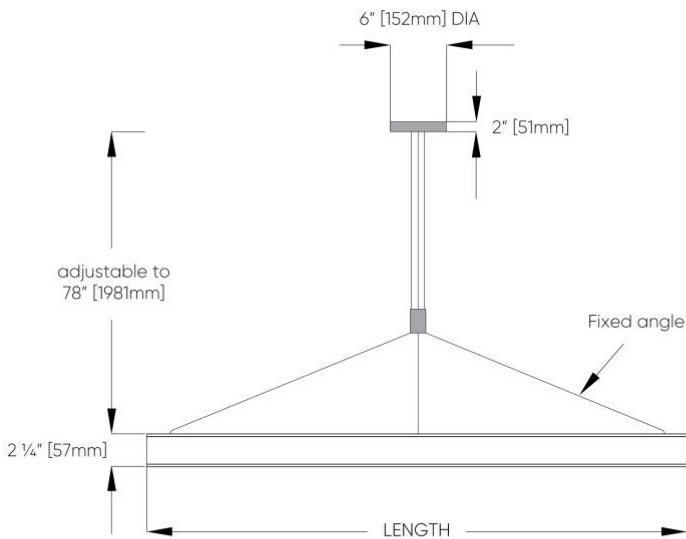

N. CIRCUITS

CS1 Single Circuit	CS2 Dual circuit
---------------------------	-------------------------

MICRO TRIANGLE II™ - SUSPENDED

DIMENSIONAL DIAGRAMS

Direct: Available up to 1219mm/48" DIA only.
 Direct/Indirect: Available up to 1219mm/48" DIA only.

Direct: Available up to 1219mm/48" DIA only.
 Direct/Indirect: Available up to 1219mm/48" DIA only.

MICRO TRIANGLE II™ - SUSPENDED