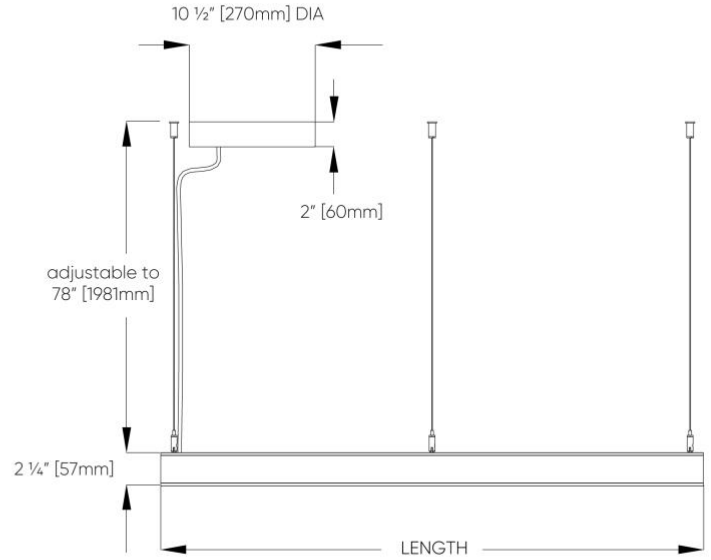

N. CIRCUITS

CS1 Single Circuit	CS2 Dual circuit
---------------------------	-------------------------

MICRO TRIANGLE II™ - SUSPENDED

DIMENSIONAL DIAGRAMS

Direct: Available up to 1219mm/48" DIA only.
 Direct/Indirect: Available up to 1219mm/48" DIA only.

Direct: Available up to 1219mm/48" DIA only.
 Direct/Indirect: Available up to 1219mm/48" DIA only.

MICRO TRIANGLE II™ - SUSPENDED