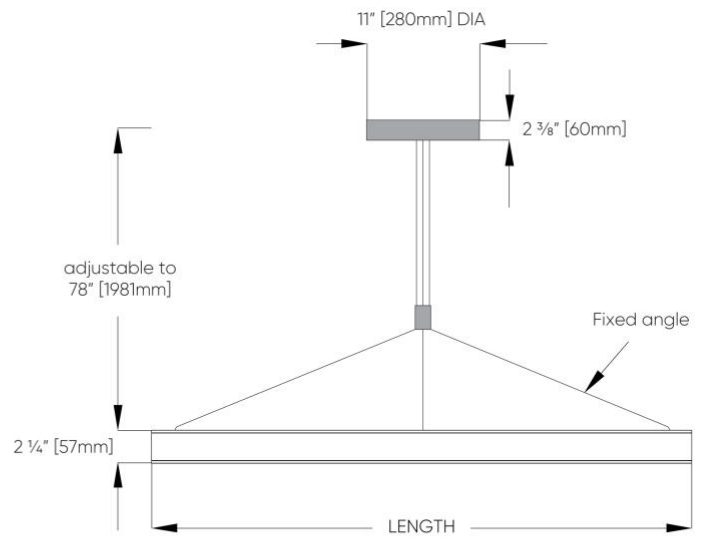

N. CIRCUITS

CS1 Single Circuit	CS2 Dual circuit
---------------------------	-------------------------

MICRO TRIANGLE II™ - SUSPENDED

DIMENSIONAL DIAGRAMS

Direct: Available up to 1219mm/48" DIA only.
 Direct/Indirect: Available up to 1219mm/48" DIA only.

Direct: Available up to 1219mm/48" DIA only.
 Direct/Indirect: Available up to 1219mm/48" DIA only.

MICRO TRIANGLE II™ - SUSPENDED