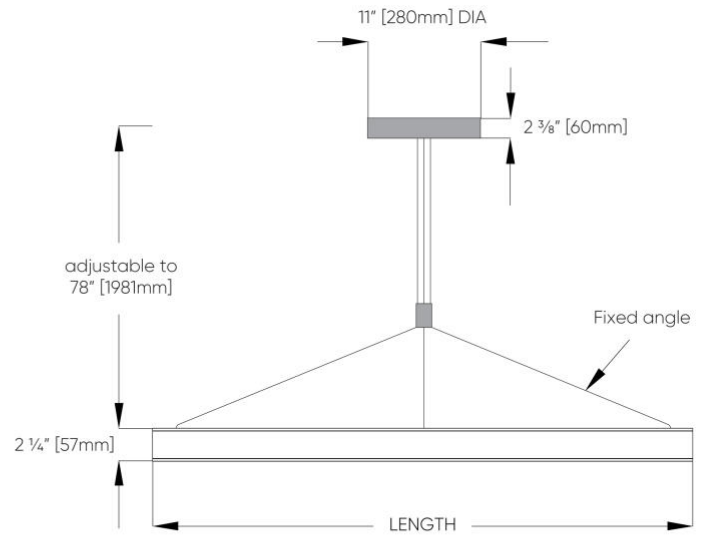

N. CIRCUITS

CS1 Single Circuit	CS2 Dual circuit
---------------------------	-------------------------

MICRO TRIANGLE II™ - SUSPENDED

DIMENSIONAL DIAGRAMS

Direct: Available up to 1219mm/48" DIA only.
 Direct/Indirect: Available up to 1219mm/48" DIA only.

Direct: Available up to 1219mm/48" DIA only.
 Direct/Indirect: Available up to 1219mm/48" DIA only.

MICRO TRIANGLE II™ - SUSPENDED