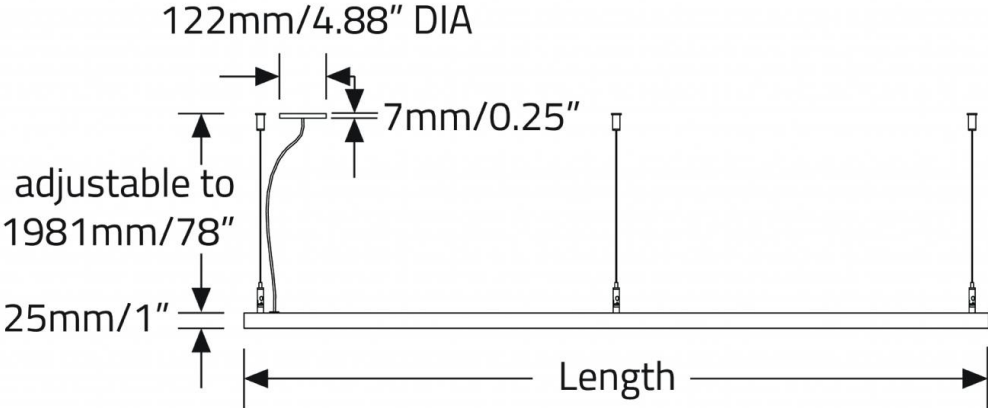

AP27 Black

H. OPTIONAL LOW VOLTAGE

EV Low Voltage

To be used with DA45 only.

MICRO TRIANGLE SE™ - SUSPENDED

DIMENSIONAL DIAGRAMS

S1 VERTICAL - REMOTE DRIVER

S3 VERTICAL - INTEGRAL DRIVER