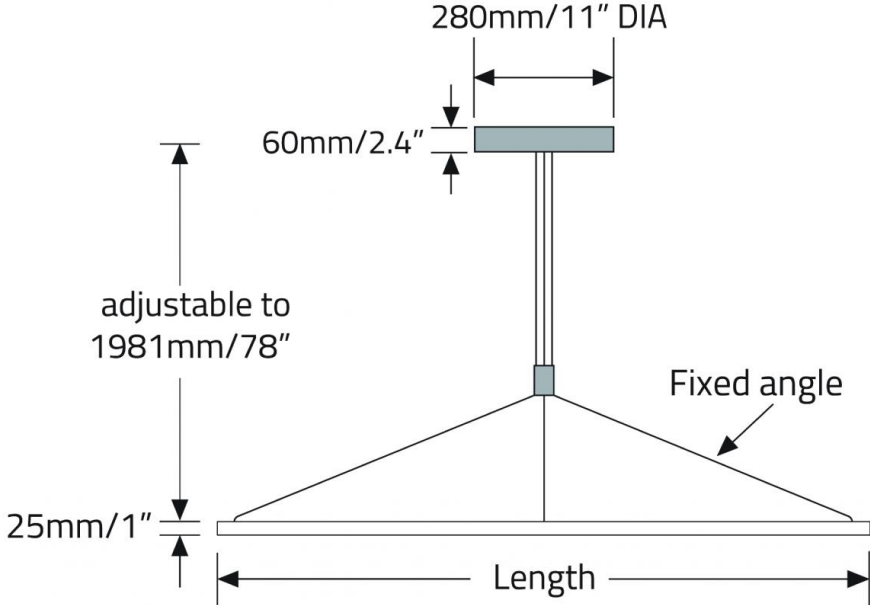

S4 HUB - INTEGRAL DRIVER