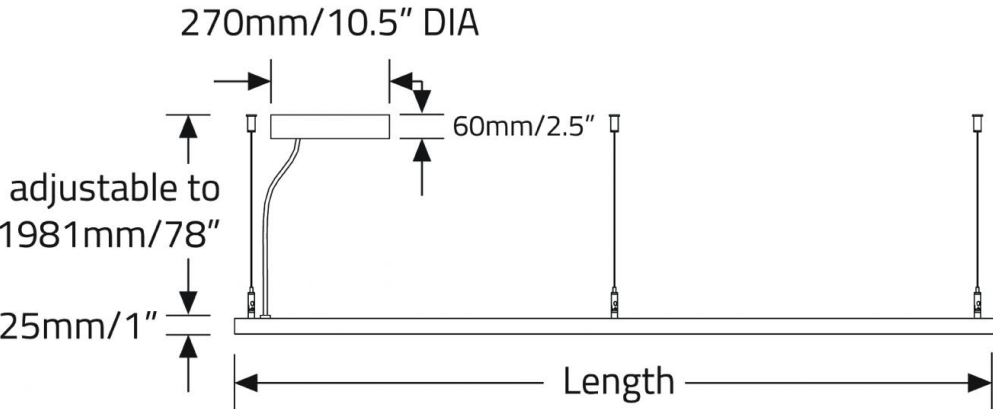

AP27 Black

H. OPTIONAL LOW VOLTAGE

EV Low Voltage

To be used with DA45 only.

MICRO TRIANGLE SE™ - SUSPENDED

DIMENSIONAL DIAGRAMS

S1 VERTICAL - REMOTE DRIVER

S3 VERTICAL - INTEGRAL DRIVER