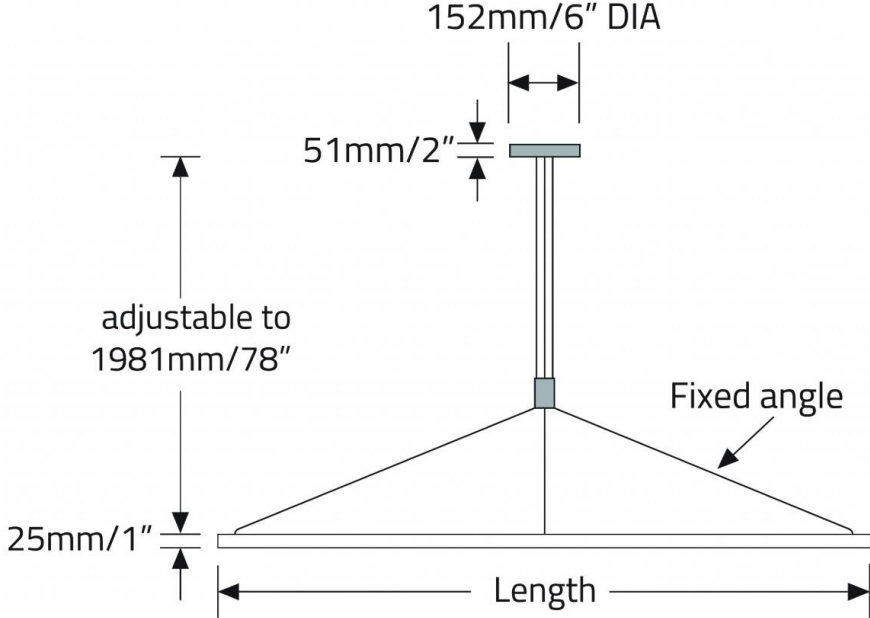

MICRO TRIANGLE SE™ - SUSPENDED

S2 HUB - REMOTE DRIVER