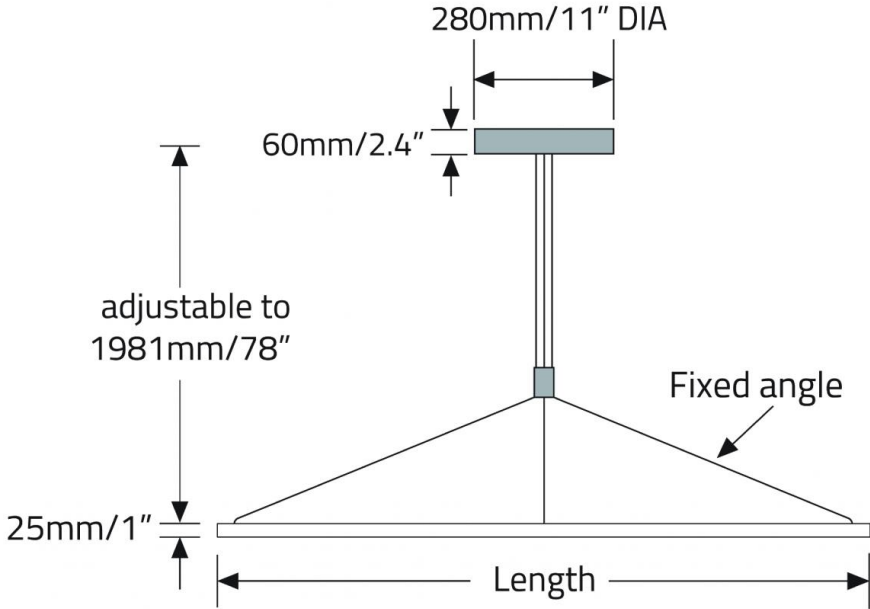

S4 HUB - INTEGRAL DRIVER