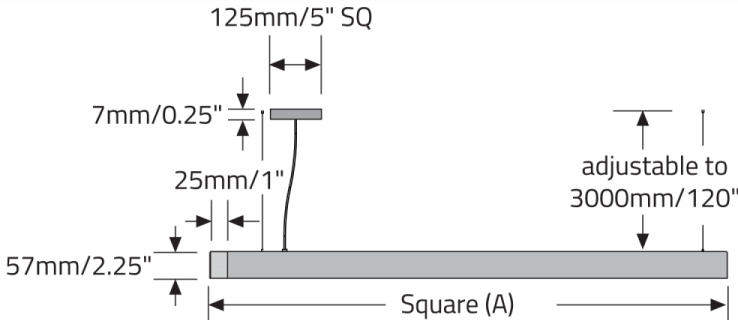

Z2 Wood Grain - Dark Walnut

MS Silver Metallic

WH White

Z1 Wood Grain - Light Cherry

MICRO SQ II™ - SUSPENDED

TECHNICAL DATA

LUMINAIRE

Code	983005	983010	983020	983030	983040	983105
Size (A)	24"	35"	46"	62"	73"	24"
Light Direction	Direct	Direct	Direct	Direct	Direct	Direct/Indirect
Power (LED)	26W	39W	51W	70W	83W	52W
Delivered lms	3131	4689	6225	8574	10102	6467
LPW	120	120	122	122	122	124
Code	983110	983120	983130	983140		
Size (A)	35"	46"	62"	73"		
Light Direction	Direct/Indirect	Direct/Indirect	Direct/Indirect	Direct/Indirect		
Power (LED)	77W	102W	141W	166W		
Delivered lms	9685	12858	17709	20866		
LPW	126	126	126	126		

APPROVALS

MICRO SQ II™ - SUSPENDED

DIMENSIONAL DIAGRAMS

S1 Vertical - Remote Driver

S3 Vertical - Integral Driver

Direct/Indirect: Available upto 1168mm/46" sq only.

S5 - Integral Driver

Direct/Indirect: Available upto 1168mm/46" sq only.