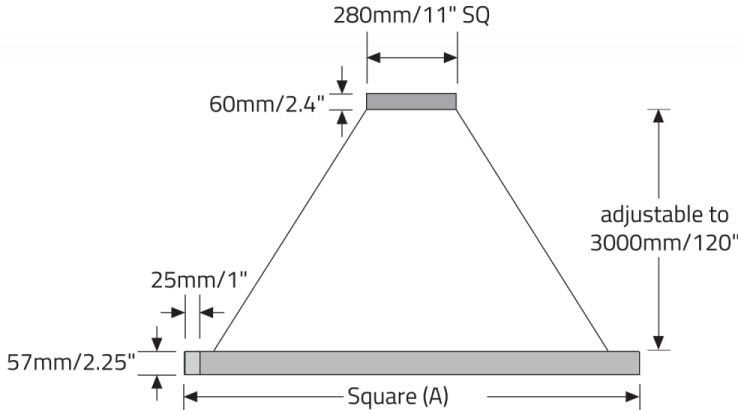

Z2 Wood Grain - Dark Walnut

MS Silver Metallic

WH White

Z1 Wood Grain - Light Cherry

MICRO SQ II™ - SUSPENDED

TECHNICAL DATA

LUMINAIRE

Code	983005	983010	983020	983030	983040	983105
Size (A)	24"	35"	46"	62"	73"	24"
Light Direction	Direct	Direct	Direct	Direct	Direct	Direct/Indirect
Power (LED)	26W	39W	51W	70W	83W	52W
Delivered lms	3131	4689	6225	8574	10102	6467
LPW	120	120	122	122	122	124
Code	983110	983120	983130	983140		
Size (A)	35"	46"	62"	73"		
Light Direction	Direct/Indirect	Direct/Indirect	Direct/Indirect	Direct/Indirect		
Power (LED)	77W	102W	141W	166W		
Delivered lms	9685	12858	17709	20866		
LPW	126	126	126	126		

APPROVALS

MICRO SQ II™ - SUSPENDED

DIMENSIONAL DIAGRAMS

S1 Vertical - Remote Driver

S3 Vertical - Integral Driver

Direct/Indirect: Available upto 1168mm/46" sq only.

S5 - Integral Driver

Direct/Indirect: Available upto 1168mm/46" sq only.