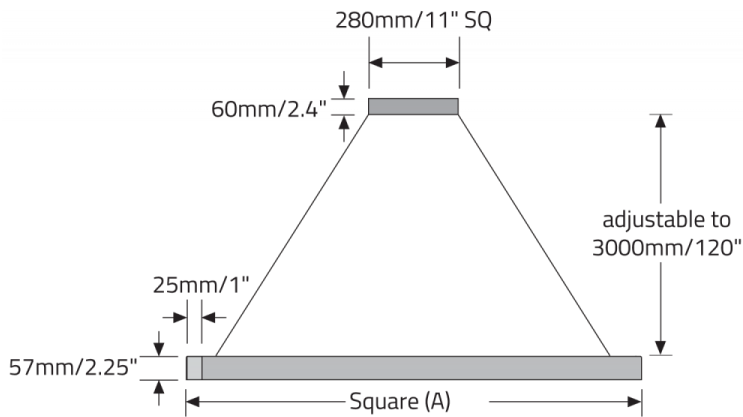

MS Silver Metallic

WH White

Z1 Wood Grain - Light Cherry

MICRO SQ II™ - SUSPENDED

TECHNICAL DATA

LUMINAIRE

Code	983005	983010	983020	983030	983040	983105
Size (A)	24"	35"	46"	62"	73"	24"
Light Direction	Direct	Direct	Direct	Direct	Direct	Direct/Indirect
Power (LED)	26W	39W	51W	70W	83W	52W
Delivered lms	3131	4689	6225	8574	10102	6467
LPW	120	120	122	122	122	124
Code	983110	983120	983130	983140		
Size (A)	35"	46"	62"	73"		
Light Direction	Direct/Indirect	Direct/Indirect	Direct/Indirect	Direct/Indirect		
Power (LED)	77W	102W	141W	166W		
Delivered lms	9685	12858	17709	20866		
LPW	126	126	126	126		

APPROVALS

MICRO SQ II™ - SUSPENDED

DIMENSIONAL DIAGRAMS

S1 Vertical - Remote Driver

S3 Vertical - Integral Driver

Direct/Indirect: Available upto 1168mm/46" sq only.

S5 - Integral Driver

Direct/Indirect: Available upto 1168mm/46" sq only.