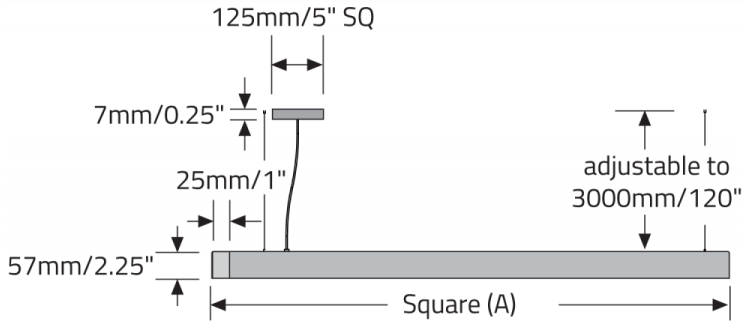

MS Silver Metallic

WH White

Z1 Wood Grain - Light Cherry

MICRO SQ II™ - SUSPENDED

TECHNICAL DATA

LUMINAIRE

Code	983005	983010	983020	983030	983040	983105
Size (A)	24"	35"	46"	62"	73"	24"
Light Direction	Direct	Direct	Direct	Direct	Direct	Direct/Indirect
Power (LED)	26W	39W	51W	70W	83W	52W
Delivered lms	3131	4689	6225	8574	10102	6467
LPW	120	120	122	122	122	124
Code	983110	983120	983130	983140		
Size (A)	35"	46"	62"	73"		
Light Direction	Direct/Indirect	Direct/Indirect	Direct/Indirect	Direct/Indirect		
Power (LED)	77W	102W	141W	166W		
Delivered lms	9685	12858	17709	20866		
LPW	126	126	126	126		

APPROVALS

MICRO SQ II™ - SUSPENDED

DIMENSIONAL DIAGRAMS

S1 Vertical - Remote Driver

S3 Vertical - Integral Driver

Direct/Indirect: Available upto 1168mm/46" sq only.

S5 - Integral Driver

Direct/Indirect: Available upto 1168mm/46" sq only.