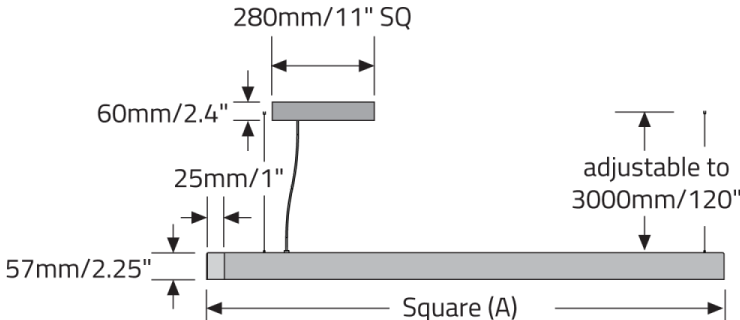

Z2 Wood Grain - Dark Walnut

MS Silver Metallic

WH White

Z1 Wood Grain - Light Cherry

MICRO SQ II™ - SUSPENDED

TECHNICAL DATA

LUMINAIRE

Code	983005	983010	983020	983030	983040	983105
Size (A)	24"	35"	46"	62"	73"	24"
Light Direction	Direct	Direct	Direct	Direct	Direct	Direct/Indirect
Power (LED)	26W	39W	51W	70W	83W	52W
Delivered lms	3131	4689	6225	8574	10102	6467
LPW	120	120	122	122	122	124
Code	983110	983120	983130	983140		
Size (A)	35"	46"	62"	73"		
Light Direction	Direct/Indirect	Direct/Indirect	Direct/Indirect	Direct/Indirect		
Power (LED)	77W	102W	141W	166W		
Delivered lms	9685	12858	17709	20866		
LPW	126	126	126	126		

APPROVALS

MICRO SQ II™ - SUSPENDED

DIMENSIONAL DIAGRAMS

S1 Vertical - Remote Driver

S3 Vertical - Integral Driver

Direct/Indirect: Available upto 1168mm/46" sq only.

S5 - Integral Driver

Direct/Indirect: Available upto 1168mm/46" sq only.