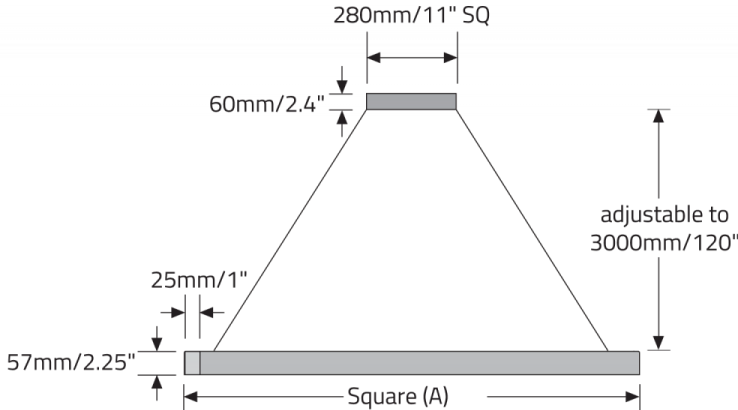

### LUMINAIRE

<b>Code</b>	<b>983005</b>	<b>983010</b>	<b>983020</b>	<b>983030</b>	<b>983040</b>	<b>983105</b>
<b>Size (A)</b>	24"	35"	46"	62"	73"	24"
<b>Light Direction</b>	Direct	Direct	Direct	Direct	Direct	Direct/Indirect
<b>Power (LED)</b>	26W	39W	51W	70W	83W	52W
<b>Delivered lms</b>	3131	4689	6225	8574	10102	6467
<b>LPW</b>	120	120	122	122	122	124
<b>Code</b>	<b>983110</b>	<b>983120</b>	<b>983130</b>	<b>983140</b>		
<b>Size (A)</b>	35"	46"	62"	73"		
<b>Light Direction</b>	Direct/Indirect	Direct/Indirect	Direct/Indirect	Direct/Indirect		
<b>Power (LED)</b>	77W	102W	141W	166W		
<b>Delivered lms</b>	9685	12858	17709	20866		
<b>LPW</b>	126	126	126	126		

## DIMENSIONAL DIAGRAMS

S1 Vertical - Remote Driver

S3 Vertical - Integral Driver

**Direct/Indirect:** Available upto 1168mm/46" sq only.

S5 - Integral Driver

**Direct/Indirect:** Available upto 1168mm/46" sq only.