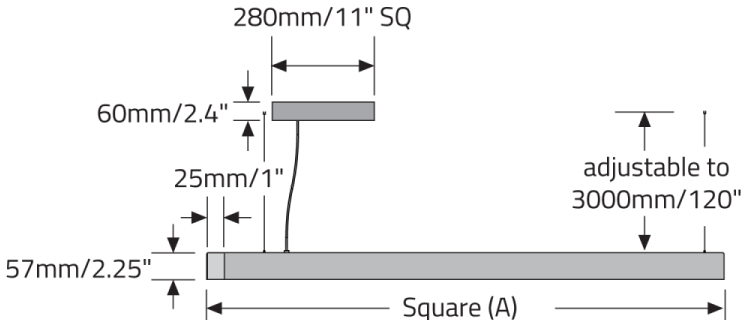

Z2 Wood Grain - Dark Walnut

MS Silver Metallic

WH White

Z1 Wood Grain - Light Cherry

MICRO SQ II™ - SUSPENDED

TECHNICAL DATA

LUMINAIRE

Code	983005	983010	983020	983030	983040	983105
Size (A)	24"	35"	46"	62"	73"	24"
Light Direction	Direct	Direct	Direct	Direct	Direct	Direct/Indirect
Power (LED)	26W	39W	51W	70W	83W	52W
Delivered lms	3131	4689	6225	8574	10102	6467
LPW	120	120	122	122	122	124
Code	983110	983120	983130	983140		
Size (A)	35"	46"	62"	73"		
Light Direction	Direct/Indirect	Direct/Indirect	Direct/Indirect	Direct/Indirect		
Power (LED)	77W	102W	141W	166W		
Delivered lms	9685	12858	17709	20866		
LPW	126	126	126	126		

APPROVALS

MICRO SQ II™ - SUSPENDED

DIMENSIONAL DIAGRAMS

S1 Vertical - Remote Driver

S3 Vertical - Integral Driver

Direct/Indirect: Available upto 1168mm/46" sq only.

S5 - Integral Driver

Direct/Indirect: Available upto 1168mm/46" sq only.