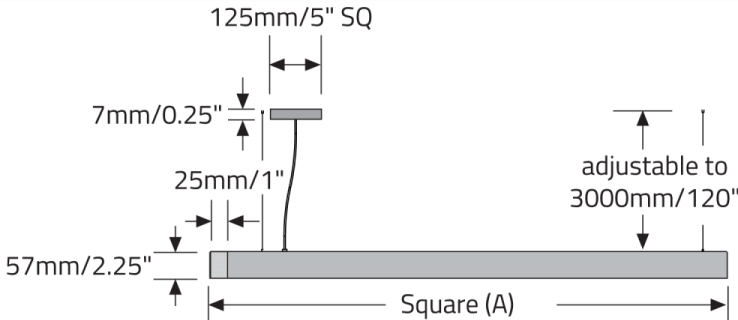

MICRO SQ II™ - SUSPENDED

DIMENSIONAL DIAGRAMS

S1 Vertical - Remote Driver