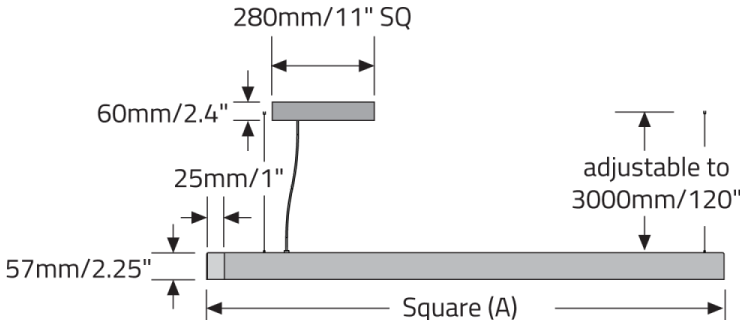

### LUMINAIRE

<b>Code</b>	<b>983005</b>	<b>983010</b>	<b>983020</b>	<b>983030</b>	<b>983040</b>	<b>983105</b>
<b>Size (A)</b>	24"	35"	46"	62"	73"	24"
<b>Light Direction</b>	Direct	Direct	Direct	Direct	Direct	Direct/Indirect
<b>Power (LED)</b>	26W	39W	51W	70W	83W	52W
<b>Delivered lms</b>	3131	4689	6225	8574	10102	6467
<b>LPW</b>	120	120	122	122	122	124
<b>Code</b>	<b>983110</b>	<b>983120</b>	<b>983130</b>	<b>983140</b>		
<b>Size (A)</b>	35"	46"	62"	73"		
<b>Light Direction</b>	Direct/Indirect	Direct/Indirect	Direct/Indirect	Direct/Indirect		
<b>Power (LED)</b>	77W	102W	141W	166W		
<b>Delivered lms</b>	9685	12858	17709	20866		
<b>LPW</b>	126	126	126	126		

## DIMENSIONAL DIAGRAMS

S1 Vertical - Remote Driver

S3 Vertical - Integral Driver

**Direct/Indirect:** Available upto 1168mm/46" sq only.

S5 - Integral Driver

**Direct/Indirect:** Available upto 1168mm/46" sq only.