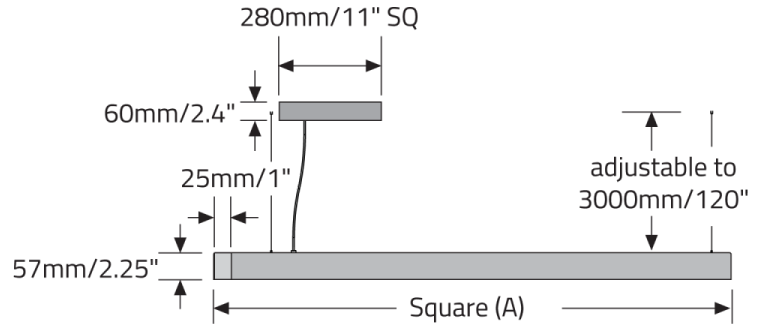

MS Silver Metallic

WH White

Z1 Wood Grain - Light Cherry

MICRO SQ II™ - SUSPENDED

TECHNICAL DATA

LUMINAIRE

Code	983005	983010	983020	983030	983040	983105
Size (A)	24"	35"	46"	62"	73"	24"
Light Direction	Direct	Direct	Direct	Direct	Direct	Direct/Indirect
Power (LED)	26W	39W	51W	70W	83W	52W
Delivered lms	3131	4689	6225	8574	10102	6467
LPW	120	120	122	122	122	124
Code	983110	983120	983130	983140		
Size (A)	35"	46"	62"	73"		
Light Direction	Direct/Indirect	Direct/Indirect	Direct/Indirect	Direct/Indirect		
Power (LED)	77W	102W	141W	166W		
Delivered lms	9685	12858	17709	20866		
LPW	126	126	126	126		

APPROVALS

MICRO SQ II™ - SUSPENDED

DIMENSIONAL DIAGRAMS

S1 Vertical - Remote Driver

S3 Vertical - Integral Driver

Direct/Indirect: Available upto 1168mm/46" sq only.

S5 - Integral Driver

Direct/Indirect: Available upto 1168mm/46" sq only.