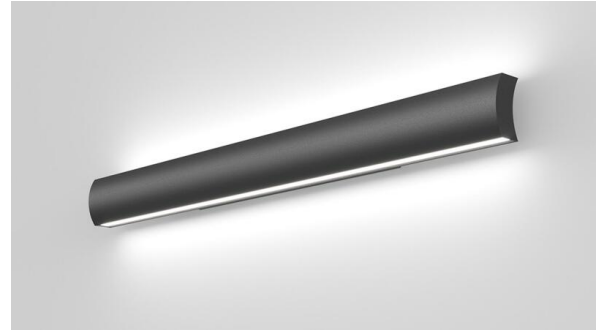

MIDI ARC H™

FULL SPECIFICATION SHEET

FIXTURE TYPE

FIXTURE CODE

QUANTITIES

1 DESCRIPTION

MIDI ARC's Curved edge softens architectural lines and raises the impact of distinctive spaces. The smooth edges of **MIDI ARC** add a sleek and enticing appearance. Available in 4 distinct sizes, the **MIDI ARC** series offers 12 finish options for a look that truly represents your vision and enhances the curvature of the profile. The curved edge design brings a softer architectural profile to the space. The series also comes with multiple lumen packages to choose from so that you can illuminate your space in the most optimal way.

2 OPTICS & FEATURES

Wall -
Direct/Indirect

Wall - Direct

Declare

3 APPROVALS

4 GENERAL SPECIFICATION

BODY

Aluminum.

LENS

Frosted acrylic.

REMOTE EMERGENCY

Emergency option provides a 1.5 hour (3 hours for EU) emergency lighting facility. The remote system includes the inverter module, NiCad batteries and a remote wall/ceiling LED charge indicator and test switch (NA only). The maximum distance between wall/ceiling plate and luminaire is 4.5m/15'. Test switch fits a single gang box (not supplied).