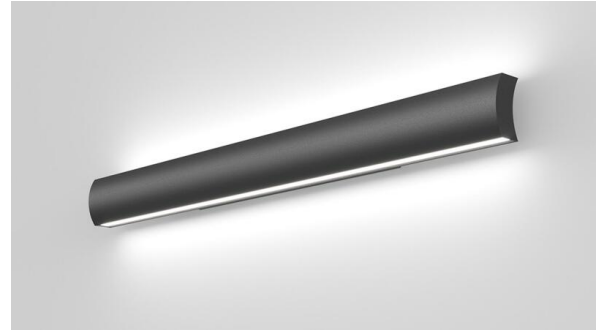

MIDI ARC H™

FULL SPECIFICATION SHEET