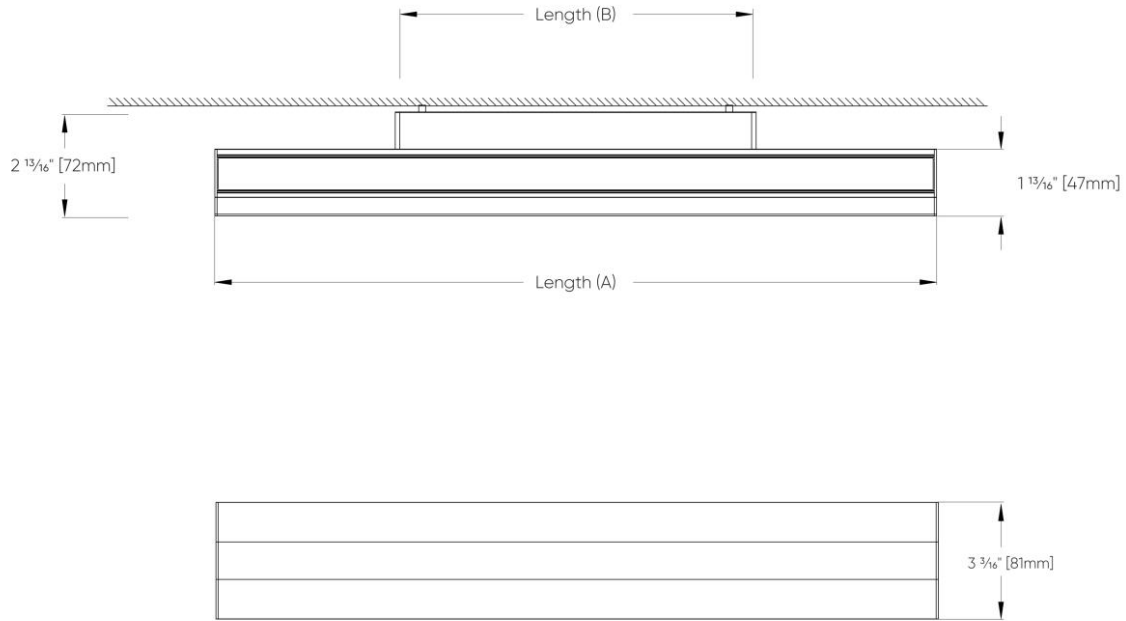

**E1** Emergency system - Integral <sup>1</sup> **E2** Emergency system - Remote

<sup>1</sup> Available for 47"(1194mm) & 70"(1778mm only) in conjunction with V2. Not available in North America.

**7 TECHNICAL DATA**

**LUMINAIRE**

Delivered lumens are shown at max output. For continuous runs, consult factory.

<b>Code</b>	<b>MAHW1P02</b>	<b>MAHW1P03</b>	<b>MAHW1P04</b>	<b>MAHW1P06</b>	<b>MAHW2P02</b>	<b>MAHW2P03</b>
<b>Length (A)</b>	24"	35"	47"	70"	24"	35"
<b>Light Direction</b>	Direct	Direct	Direct	Direct	Direct/Indirect	Direct/Indirect
<b>Wattage</b>	9W	13W	17W	26W	18W	26W
<b>Del. lms (Direct)</b>	1000	1500	2000	3000	1000	1500
<b>Del. lms (Indirect)</b>					1000	1500
<b>LPW</b>	118	118	118	118	118	118
<b>Length (B)</b>	18"	18"	23"	23"	18"	18"
<b>Code</b>	<b>MAHW2P04</b>	<b>MAHW2P06</b>				
<b>Length (A)</b>	47"	70"				
<b>Light Direction</b>	Direct/Indirect	Direct/Indirect				
<b>Wattage</b>	34W	51W				
<b>Del. lms (Direct)</b>	2000	3000				
<b>Del. lms (Indirect)</b>	2000	3000				
<b>LPW</b>	118	118				
<b>Length (B)</b>	23"	23"				

**8** DIMENSIONAL DIAGRAMS

Code	Length (A)	Length (B)
MAHW1P02	610mm	457mm
MAHW1P03	889mm	457mm
MAHW1P04	1194mm	584mm
MAHW1P06	1778mm	584mm
MAHW2P02	610mm	457mm
MAHW2P03	889mm	457mm
MAHW2P04	1194mm	584mm
MAHW2P06	1778mm	584mm