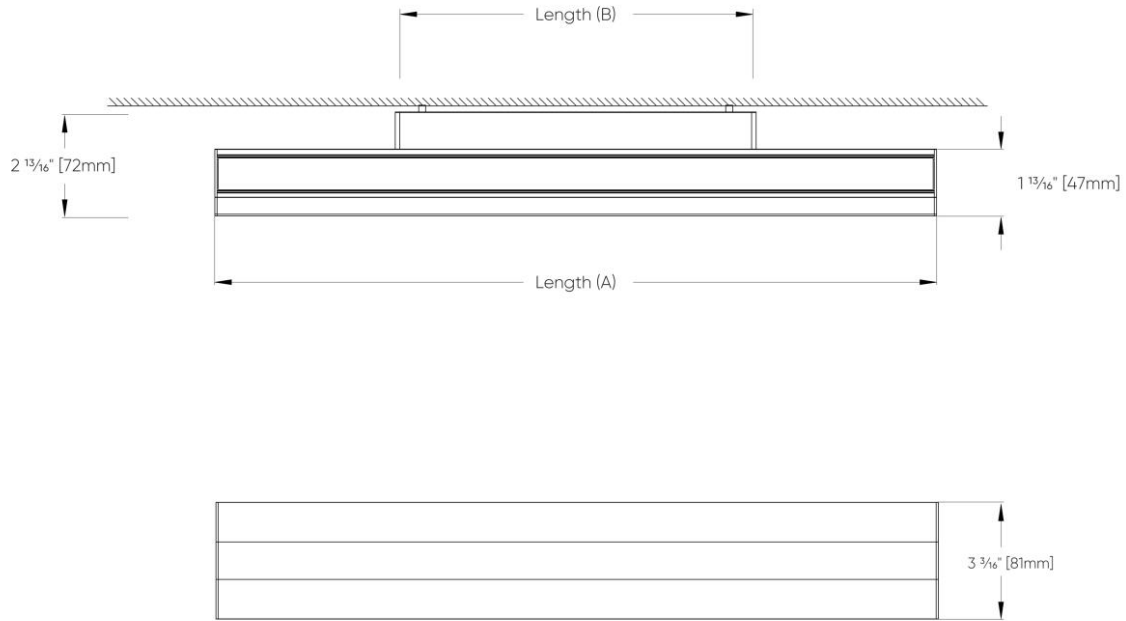

¹ Available for 47"(1194mm) & 70"(1778mm only) in conjunction with V2. Not available in North America.

7 TECHNICAL DATA

LUMINAIRE

Delivered lumens are shown at max output. For continuous runs, consult factory.

| | | | | | | |
|----------------------------|-----------------|-----------------|-----------------|-----------------|-----------------|-----------------|
| Code | MAHW1P02 | MAHW1P03 | MAHW1P04 | MAHW1P06 | MAHW2P02 | MAHW2P03 |
| Length (A) | 24" | 35" | 47" | 70" | 24" | 35" |
| Light Direction | Direct | Direct | Direct | Direct | Direct/Indirect | Direct/Indirect |
| Wattage | 9W | 13W | 17W | 26W | 18W | 26W |
| Del. lms (Direct) | 1000 | 1500 | 2000 | 3000 | 1000 | 1500 |
| Del. lms (Indirect) | | | | | 1000 | 1500 |
| LPW | 118 | 118 | 118 | 118 | 118 | 118 |
| Length (B) | 18" | 18" | 23" | 23" | 18" | 18" |
| Code | MAHW2P04 | MAHW2P06 | | | | |
| Length (A) | 47" | 70" | | | | |
| Light Direction | Direct/Indirect | Direct/Indirect | | | | |
| Wattage | 34W | 51W | | | | |
| Del. lms (Direct) | 2000 | 3000 | | | | |
| Del. lms (Indirect) | 2000 | 3000 | | | | |
| LPW | 118 | 118 | | | | |
| Length (B) | 23" | 23" | | | | |

8 DIMENSIONAL DIAGRAMS

| Code | Length (A) | Length (B) |
|----------|------------|------------|
| MAHW1P02 | 610mm | 457mm |
| MAHW1P03 | 889mm | 457mm |
| MAHW1P04 | 1194mm | 584mm |
| MAHW1P06 | 1778mm | 584mm |
| MAHW2P02 | 610mm | 457mm |
| MAHW2P03 | 889mm | 457mm |
| MAHW2P04 | 1194mm | 584mm |
| MAHW2P06 | 1778mm | 584mm |