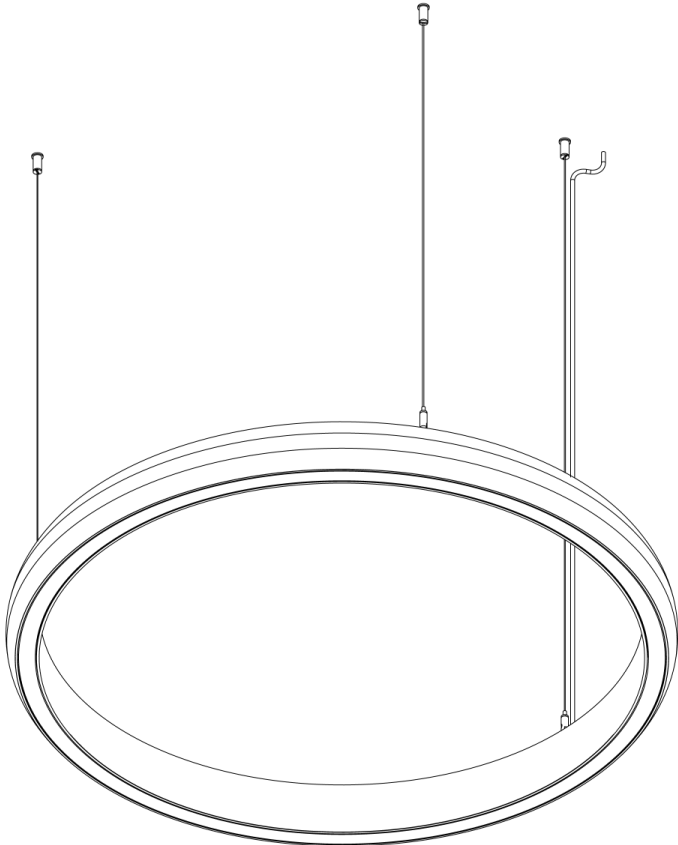

Code	MARP2P06	MARP2P07
Diameter (A)	72"	84"
Lm/ft Down	300	300
Lm/ft Up	300	300
Lms Down	6100	7200
Lms Up	6100	7200
Wattage	128W	152W
LPW	95	95
Suspension Points	4	4

FIXTURE FINISH

White - Gloss

White

Black Metallic -
Textured

Red Metallic -
Textured

MIDI ARC RING™ - SUSPENDED

CANOPY FINISH

ACOUSTIC PANEL FINISH

Available for 48" diameter. Larger sizes available with seam, consult factory for details.
 For accompanying non-illuminating acoustic panels see our Acoustic Circles, Quads and Triangles spec pages.

APPROVALS

MIDI ARC RING™ - SUSPENDED

DIMENSIONAL DIAGRAMS

SS1 VERTICAL - REMOTE DRIVER

SS2 HUB - REMOTE DRIVER

SS3 VERTICAL - INTEGRAL DRIVER

SS4 HUB - INTEGRAL DRIVER

MIDI ARC RING™ - SUSPENDED

ISOMETRIC VIEW - 3 Suspension Points
48" (1219mm)
60" (1524mm)

ISOMETRIC VIEW - 4 Suspension Points
72" (1829mm)
84" (2134mm)