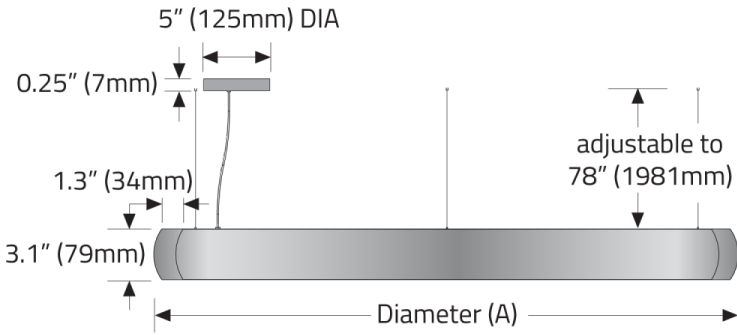

MIDI ARC RING™ - SUSPENDED

DIMENSIONAL DIAGRAMS

SS1 VERTICAL - REMOTE DRIVER