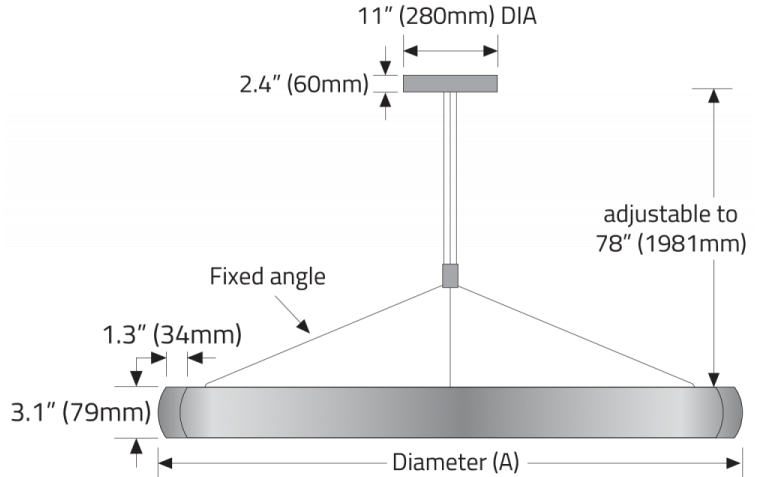

Code	MARP2P06	MARP2P07
Diameter (A)	72"	84"
Lm/ft Down	300	300
Lm/ft Up	300	300
Lms Down	6100	7200
Lms Up	6100	7200
Wattage	128W	152W
LPW	95	95
Suspension Points	4	4

FIXTURE FINISH

White - Gloss

White

Black Metallic -
Textured

APPROVALS

MIDI ARC RING™ - SUSPENDED

DIMENSIONAL DIAGRAMS

SS1 VERTICAL - REMOTE DRIVER

SS2 HUB - REMOTE DRIVER

SS3 VERTICAL - INTEGRAL DRIVER

SS4 HUB - INTEGRAL DRIVER

MIDI ARC RING™ - SUSPENDED

ISOMETRIC VIEW - 3 Suspension Points
48" (1219mm)
60" (1524mm)

ISOMETRIC VIEW - 4 Suspension Points
72" (1829mm)
84" (2134mm)