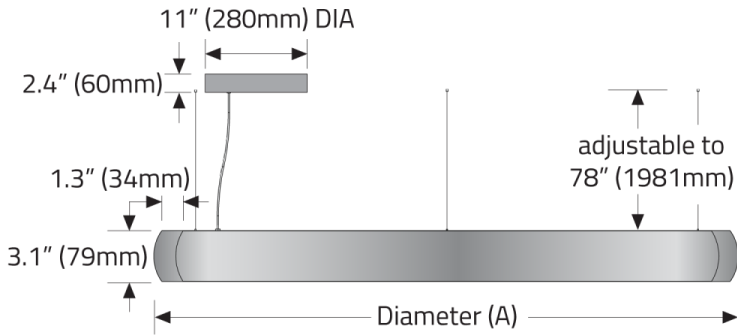

APPROVALS

MIDI ARC RING™ - SUSPENDED

DIMENSIONAL DIAGRAMS

SS1 VERTICAL - REMOTE DRIVER

SS2 HUB - REMOTE DRIVER

SS3 VERTICAL - INTEGRAL DRIVER

SS4 HUB - INTEGRAL DRIVER

MIDI ARC RING™ - SUSPENDED

ISOMETRIC VIEW - 3 Suspension Points
48" (1219mm)
60" (1524mm)

ISOMETRIC VIEW - 4 Suspension Points
72" (1829mm)
84" (2134mm)