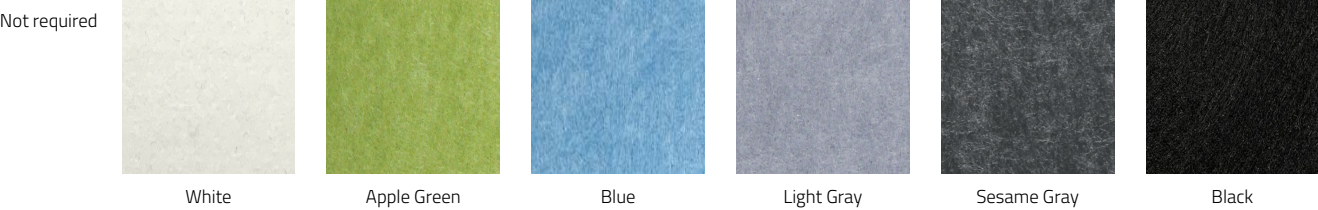

Red Metallic -
Textured

MIDI ARC RING™ - SUSPENDED

CANOPY FINISH

ACOUSTIC PANEL FINISH

Available for 48" diameter. Larger sizes available with seam, consult factory for details.
 For accompanying non-illuminating acoustic panels see our Acoustic Circles, Quads and Triangles spec pages.