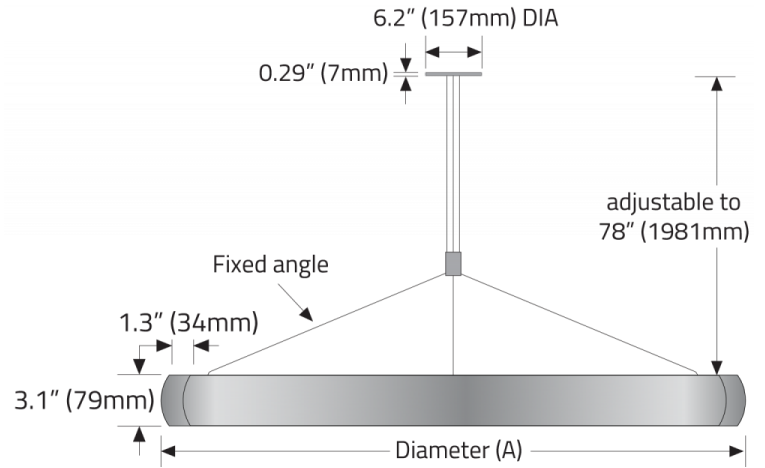

Code	MARP2P06	MARP2P07
Diameter (A)	72"	84"
Lm/ft Down	300	300
Lm/ft Up	300	300
Lms Down	6100	7200
Lms Up	6100	7200
Wattage	128W	152W
LPW	95	95
Suspension Points	4	4

FIXTURE FINISH

White - Gloss

White

Black Metallic -
Textured

APPROVALS

MIDI ARC RING™ - SUSPENDED

DIMENSIONAL DIAGRAMS

SS1 VERTICAL - REMOTE DRIVER

SS2 HUB - REMOTE DRIVER

SS3 VERTICAL - INTEGRAL DRIVER

SS4 HUB - INTEGRAL DRIVER

MIDI ARC RING™ - SUSPENDED

ISOMETRIC VIEW - 3 Suspension Points
48" (1219mm)
60" (1524mm)

ISOMETRIC VIEW - 4 Suspension Points
72" (1829mm)
84" (2134mm)