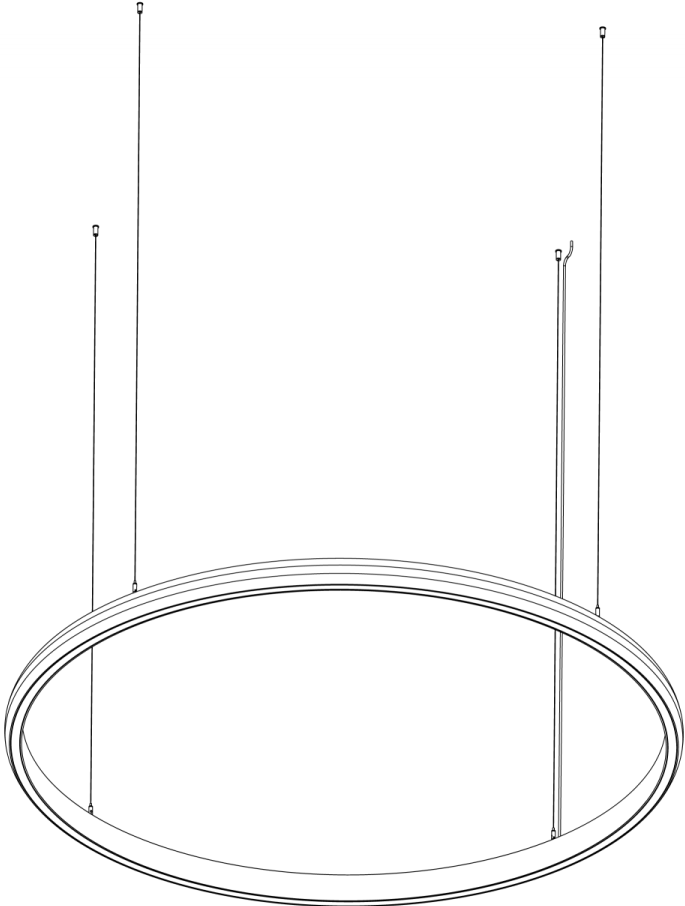

Code	MARP2P06	MARP2P07
Diameter (A)	72"	84"
Lm/ft Down	300	300
Lm/ft Up	300	300
Lms Down	6100	7200
Lms Up	6100	7200
Wattage	128W	152W
LPW	95	95
Suspension Points	4	4

FIXTURE FINISH

White - Gloss

White

Black Metallic -
Textured

Red Metallic -
Textured

MIDI ARC RING™ - SUSPENDED

CANOPY FINISH

ACOUSTIC PANEL FINISH

Available for 48" diameter. Larger sizes available with seam, consult factory for details.
 For accompanying non-illuminating acoustic panels see our Acoustic Circles, Quads and Triangles spec pages.

APPROVALS

MIDI ARC RING™ - SUSPENDED

DIMENSIONAL DIAGRAMS

SS1 VERTICAL - REMOTE DRIVER

SS2 HUB - REMOTE DRIVER

SS3 VERTICAL - INTEGRAL DRIVER

SS4 HUB - INTEGRAL DRIVER

MIDI ARC RING™ - SUSPENDED

ISOMETRIC VIEW - 3 Suspension Points
48" (1219mm)
60" (1524mm)

ISOMETRIC VIEW - 4 Suspension Points
72" (1829mm)
84" (2134mm)