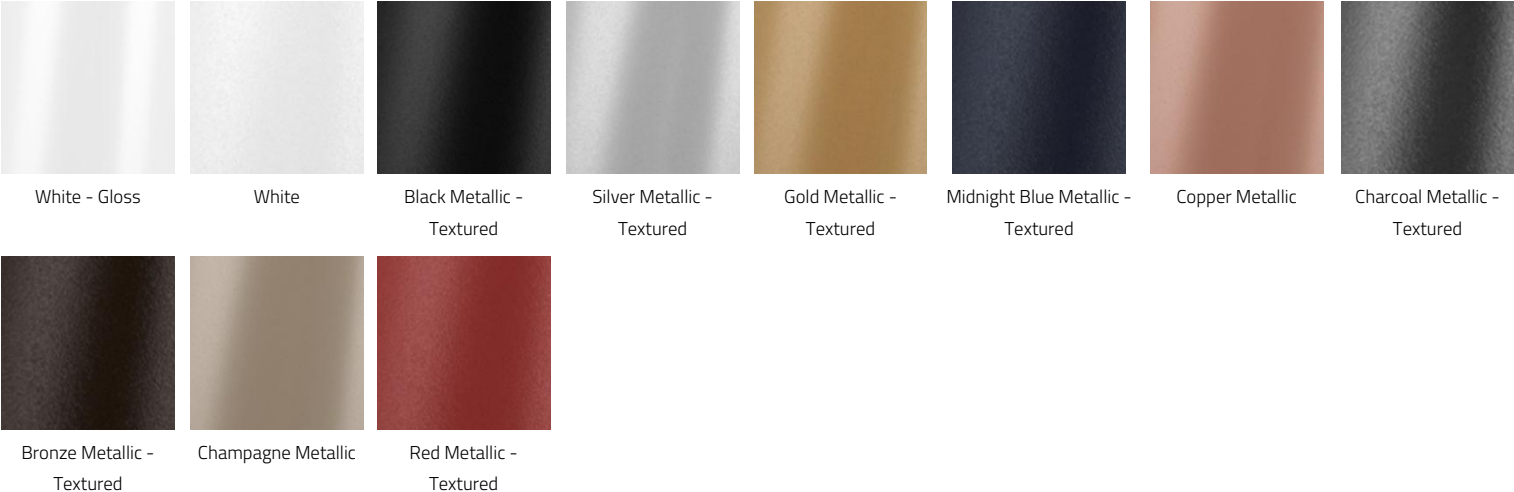

MIDI ARC RING™ - SUSPENDED

CANOPY FINISH

ACOUSTIC PANEL FINISH