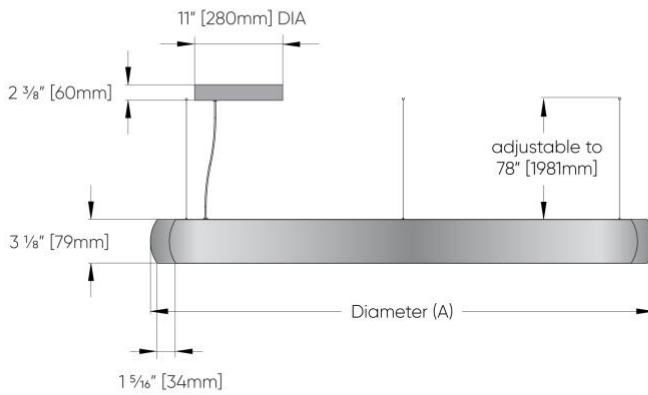

M. EMERGENCY

E0 Not required

E2 Emergency system - Remote

N. CIRCUIT

CS1 Single circuit

CS2 Dual circuit

MIDI ARC RING™ - SUSPENDED

DIMENSIONAL DIAGRAMS

SS1

Vertical - Remote Driver

SS2

Hub - Remote Driver

SS2

Hub - Remote Driver

SS4

Hub - Integral Driver

MIDI ARC RING™ - SUSPENDED

ISOMETRIC VIEW - 3 Suspension Points
48" [1219mm]
60" [1524mm]

ISOMETRIC VIEW - 4 Suspension Points
72" [1829mm]
84" [2134mm]