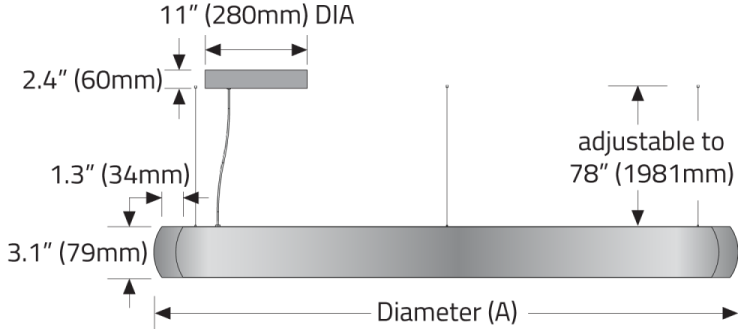

M. EMERGENCY

E0 Not required

E2 Emergency system - Remote

N. CIRCUIT

CS1 Single circuit

CS2 Dual circuit

MIDI ARC RING™ - SUSPENDED

DIMENSIONAL DIAGRAMS

SS1 VERTICAL - REMOTE DRIVER

SS2 HUB - REMOTE DRIVER

SS3 VERTICAL - INTEGRAL DRIVER

SS4 HUB - INTEGRAL DRIVER

MIDI ARC RING™ - SUSPENDED

ISOMETRIC VIEW - 3 Suspension Points
48" (1219mm)
60" (1524mm)

ISOMETRIC VIEW - 4 Suspension Points
72" (1829mm)
84" (2134mm)