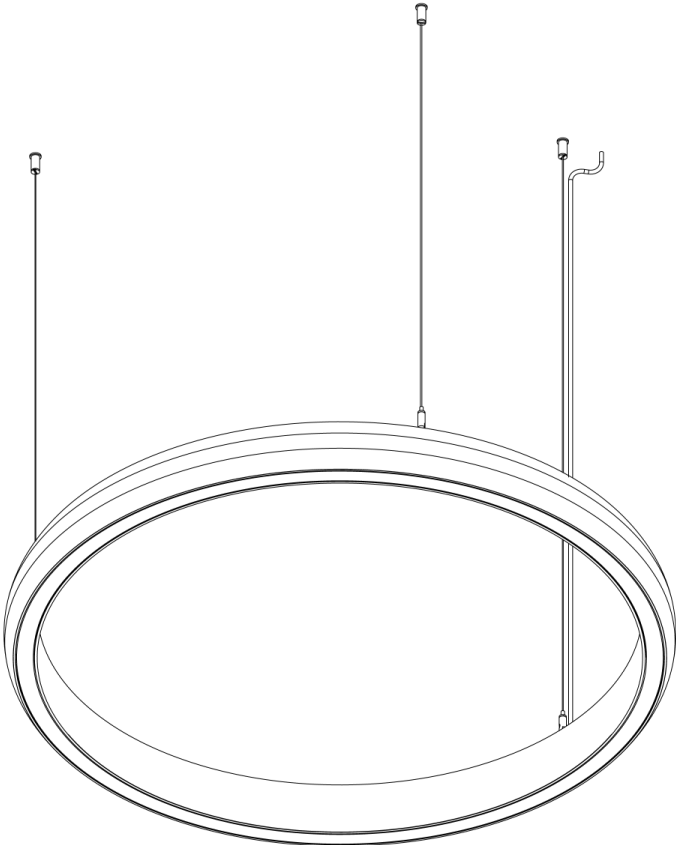

AP22 Blue

AP11 Light Gray

AP26 Sesame Gray

AP27 Black

Available for 48" diameter. Larger sizes available with seam, consult factory for details.

For accompanying non-illuminating acoustic panels see our Acoustic Circles, Quads and Triangles spec pages.

SS1 VERTICAL - REMOTE DRIVER

SS2 HUB - REMOTE DRIVER

SS3 VERTICAL - INTEGRAL DRIVER

SS4 HUB - INTEGRAL DRIVER

MIDI ARC RING™ - SUSPENDED

ISOMETRIC VIEW - 3 Suspension Points
48" (1219mm)
60" (1524mm)

ISOMETRIC VIEW - 4 Suspension Points
72" (1829mm)
84" (2134mm)