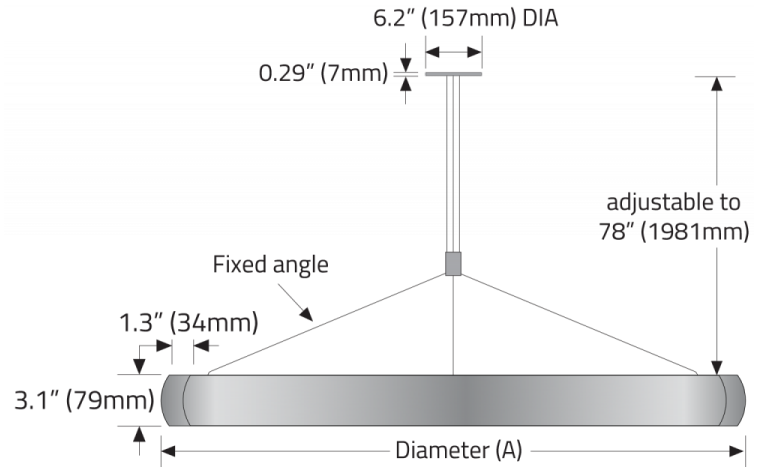

AP22 Blue

AP11 Light Gray

AP26 Sesame Gray

AP27 Black

Available for 48" diameter. Larger sizes available with seam, consult factory for details.

For accompanying non-illuminating acoustic panels see our Acoustic Circles, Quads and Triangles spec pages.

M. EMERGENCY

E0 Not required

E2 Emergency system - Remote

N. CIRCUIT

CS1 Single circuit

CS2 Dual circuit

MIDI ARC RING™ - SUSPENDED

DIMENSIONAL DIAGRAMS

SS1 VERTICAL - REMOTE DRIVER

SS2 HUB - REMOTE DRIVER

SS3 VERTICAL - INTEGRAL DRIVER

SS4 HUB - INTEGRAL DRIVER

MIDI ARC RING™ - SUSPENDED

ISOMETRIC VIEW - 3 Suspension Points
48" (1219mm)
60" (1524mm)

ISOMETRIC VIEW - 4 Suspension Points
72" (1829mm)
84" (2134mm)