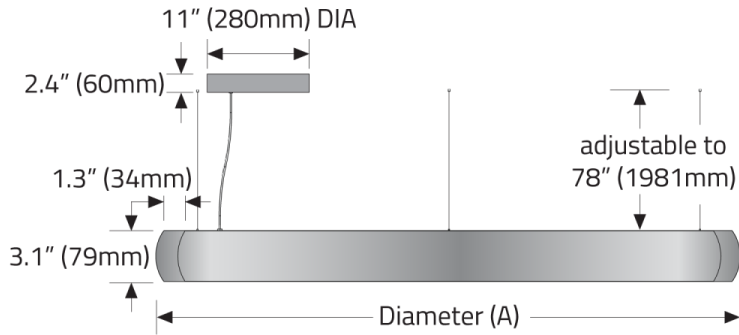

M. EMERGENCY

E0 Not required

E2 Emergency system - Remote

N. CIRCUIT

CS1 Single circuit

CS2 Dual circuit

MIDI ARC RING™ - SUSPENDED

DIMENSIONAL DIAGRAMS

SS1 VERTICAL - REMOTE DRIVER

SS2 HUB - REMOTE DRIVER

SS3 VERTICAL - INTEGRAL DRIVER

SS4 HUB - INTEGRAL DRIVER

MIDI ARC RING™ - SUSPENDED

ISOMETRIC VIEW - 3 Suspension Points
48" (1219mm)
60" (1524mm)

ISOMETRIC VIEW - 4 Suspension Points
72" (1829mm)
84" (2134mm)