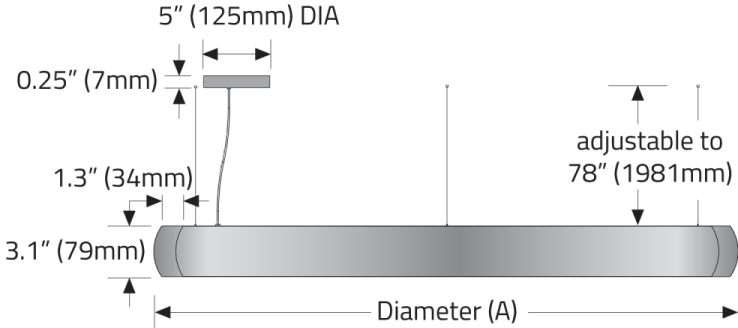

M. EMERGENCY

E0 Not required

E2 Emergency system - Remote

N. CIRCUIT

CS1 Single circuit

CS2 Dual circuit

MIDI ARC RING™ - SUSPENDED

DIMENSIONAL DIAGRAMS

SS1 VERTICAL - REMOTE DRIVER

SS2 HUB - REMOTE DRIVER

SS3 VERTICAL - INTEGRAL DRIVER

SS4 HUB - INTEGRAL DRIVER

MIDI ARC RING™ - SUSPENDED

ISOMETRIC VIEW - 3 Suspension Points
48" (1219mm)
60" (1524mm)

ISOMETRIC VIEW - 4 Suspension Points
72" (1829mm)
84" (2134mm)