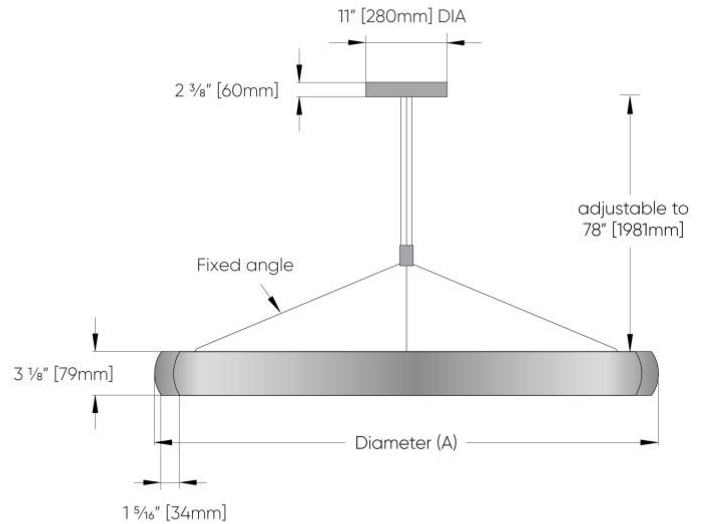

M. EMERGENCY

E0 Not required

E2 Emergency system - Remote

N. CIRCUIT

CS1 Single circuit

CS2 Dual circuit

MIDI ARC RING™ - SUSPENDED

DIMENSIONAL DIAGRAMS

SS1

Vertical - Remote Driver

SS2

Hub - Remote Driver

SS2

Hub - Remote Driver

SS4

Hub - Integral Driver

MIDI ARC RING™ - SUSPENDED

ISOMETRIC VIEW - 3 Suspension Points
48" [1219mm]
60" [1524mm]

ISOMETRIC VIEW - 4 Suspension Points
72" [1829mm]
84" [2134mm]