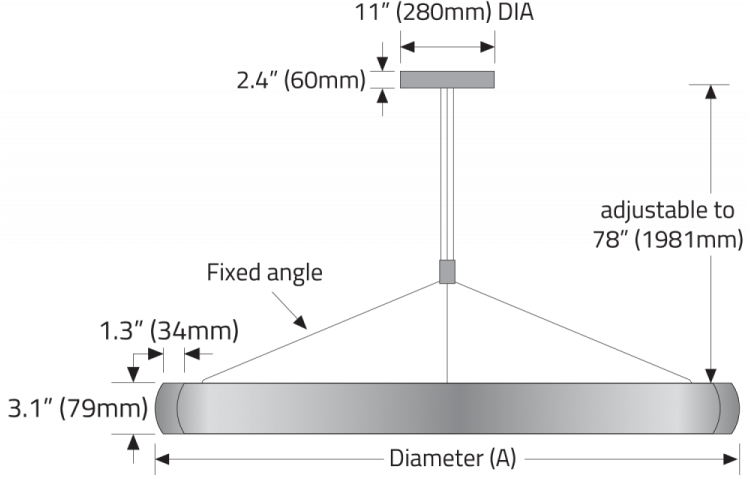

M. EMERGENCY

E0 Not required

E2 Emergency system - Remote

N. CIRCUIT

CS1 Single circuit

CS2 Dual circuit

MIDI ARC RING™ - SUSPENDED

DIMENSIONAL DIAGRAMS

SS1 VERTICAL - REMOTE DRIVER

SS2 HUB - REMOTE DRIVER

SS3 VERTICAL - INTEGRAL DRIVER

SS4 HUB - INTEGRAL DRIVER

MIDI ARC RING™ - SUSPENDED

ISOMETRIC VIEW - 3 Suspension Points
48" (1219mm)
60" (1524mm)

ISOMETRIC VIEW - 4 Suspension Points
72" (1829mm)
84" (2134mm)