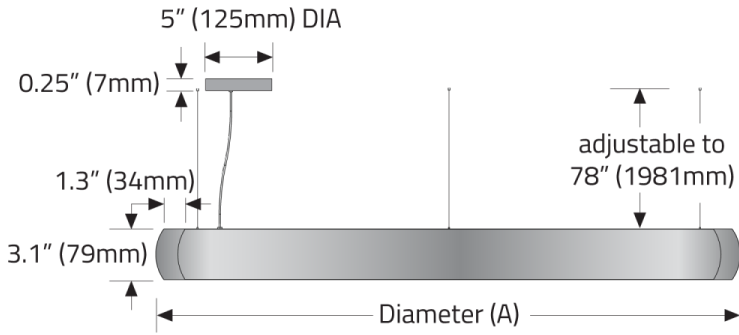

M. EMERGENCY

E0 Not required

E2 Emergency system - Remote

N. CIRCUIT

CS1 Single circuit

CS2 Dual circuit

MIDI ARC RING™ - SUSPENDED

DIMENSIONAL DIAGRAMS

SS1 VERTICAL - REMOTE DRIVER

SS2 HUB - REMOTE DRIVER

SS3 VERTICAL - INTEGRAL DRIVER

SS4 HUB - INTEGRAL DRIVER

MIDI ARC RING™ - SUSPENDED

ISOMETRIC VIEW - 3 Suspension Points
48" (1219mm)
60" (1524mm)

ISOMETRIC VIEW - 4 Suspension Points
72" (1829mm)
84" (2134mm)