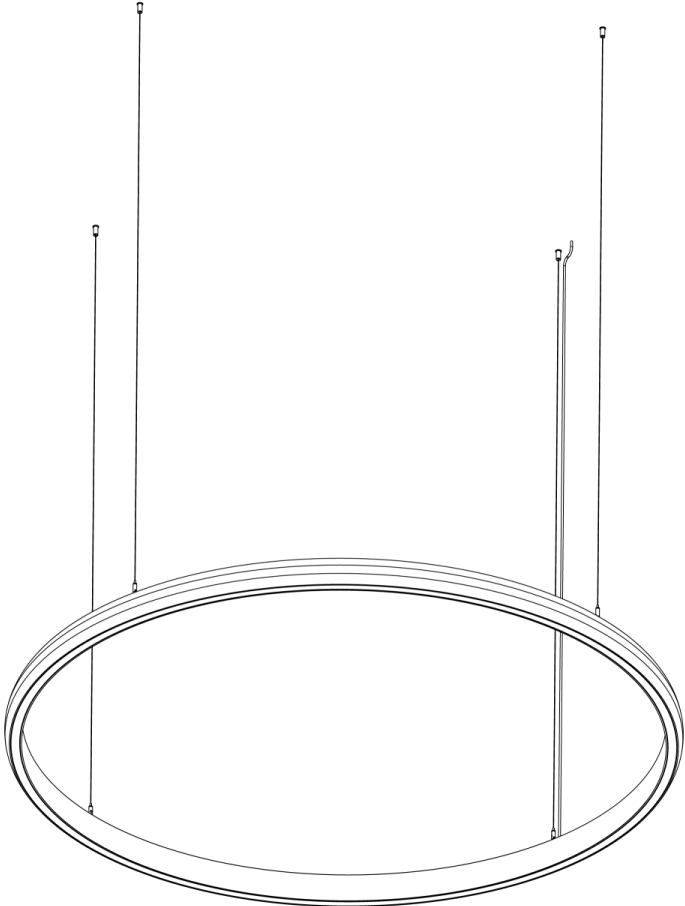

AP22 Blue

AP11 Light Gray

AP26 Sesame Gray

AP27 Black

Available for 48" diameter. Larger sizes available with seam, consult factory for details.

For accompanying non-illuminating acoustic panels see our Acoustic Circles, Quads and Triangles spec pages.

SS1 VERTICAL - REMOTE DRIVER

SS2 HUB - REMOTE DRIVER

SS3 VERTICAL - INTEGRAL DRIVER

SS4 HUB - INTEGRAL DRIVER

MIDI ARC RING™ - SUSPENDED

ISOMETRIC VIEW - 3 Suspension Points
48" (1219mm)
60" (1524mm)

ISOMETRIC VIEW - 4 Suspension Points
72" (1829mm)
84" (2134mm)