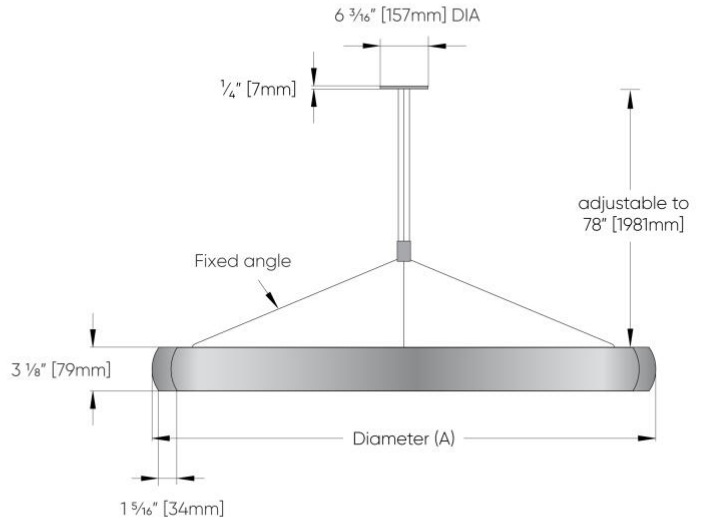

M. EMERGENCY

E0 Not required

E2 Emergency system - Remote

N. CIRCUIT

CS1 Single circuit

CS2 Dual circuit

MIDI ARC RING™ - SUSPENDED

DIMENSIONAL DIAGRAMS

SS1

Vertical - Remote Driver

SS2

Hub - Remote Driver

SS2

Hub - Remote Driver

SS4

Hub - Integral Driver

MIDI ARC RING™ - SUSPENDED

ISOMETRIC VIEW - 3 Suspension Points
48" [1219mm]
60" [1524mm]

ISOMETRIC VIEW - 4 Suspension Points
72" [1829mm]
84" [2134mm]