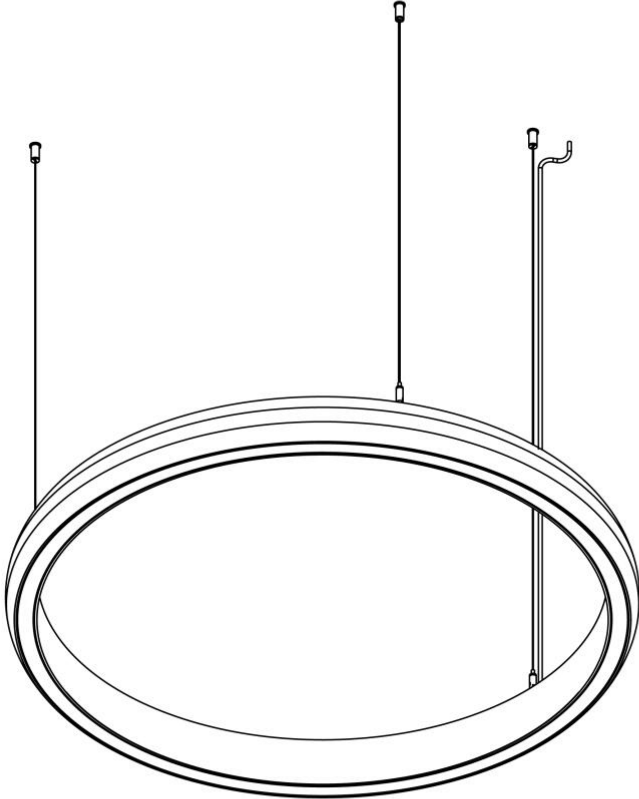

AP13 Apple Green

AP22 Blue

AP11 Light Gray

AP26 Sesame Gray

AP27 Black

Available for 48" diameter. Larger sizes available with seam, consult factory for details.

For accompanying non-illuminating acoustic panels see our Acoustic Circles, Quads and Triangles spec pages.

SS1

Vertical - Remote Driver

SS2

Hub - Remote Driver

SS2

Hub - Remote Driver

SS4

Hub - Integral Driver

MIDI ARC RING™ - SUSPENDED

ISOMETRIC VIEW - 3 Suspension Points
48" [1219mm]
60" [1524mm]

ISOMETRIC VIEW - 4 Suspension Points
72" [1829mm]
84" [2134mm]