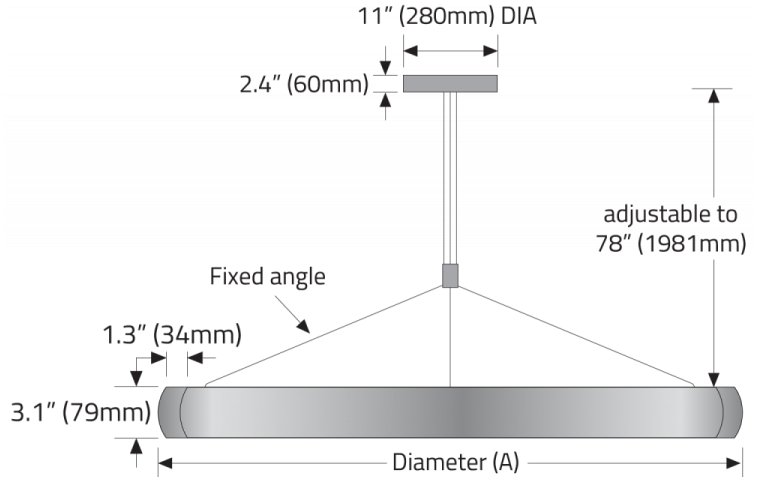

SS1 VERTICAL - REMOTE DRIVER

SS2 HUB - REMOTE DRIVER

SS3 VERTICAL - INTEGRAL DRIVER

SS4 HUB - INTEGRAL DRIVER

MIDI ARC RING™ - SUSPENDED

ISOMETRIC VIEW - 3 Suspension Points
48" (1219mm)
60" (1524mm)

ISOMETRIC VIEW - 4 Suspension Points
72" (1829mm)
84" (2134mm)