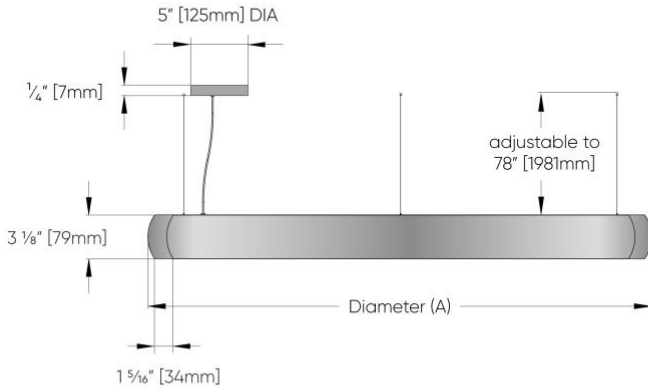

AP13 Apple Green

AP22 Blue

AP11 Light Gray

AP26 Sesame Gray

AP27 Black

Available for 48" diameter. Larger sizes available with seam, consult factory for details.

For accompanying non-illuminating acoustic panels see our Acoustic Circles, Quads and Triangles spec pages.

M. EMERGENCY

E0 Not required

E2 Emergency system - Remote

N. CIRCUIT

CS1 Single circuit

CS2 Dual circuit

MIDI ARC RING™ - SUSPENDED

DIMENSIONAL DIAGRAMS

SS1

Vertical - Remote Driver

SS2

Hub - Remote Driver

SS2

Hub - Remote Driver

SS4

Hub - Integral Driver

MIDI ARC RING™ - SUSPENDED

ISOMETRIC VIEW - 3 Suspension Points
48" [1219mm]
60" [1524mm]

ISOMETRIC VIEW - 4 Suspension Points
72" [1829mm]
84" [2134mm]