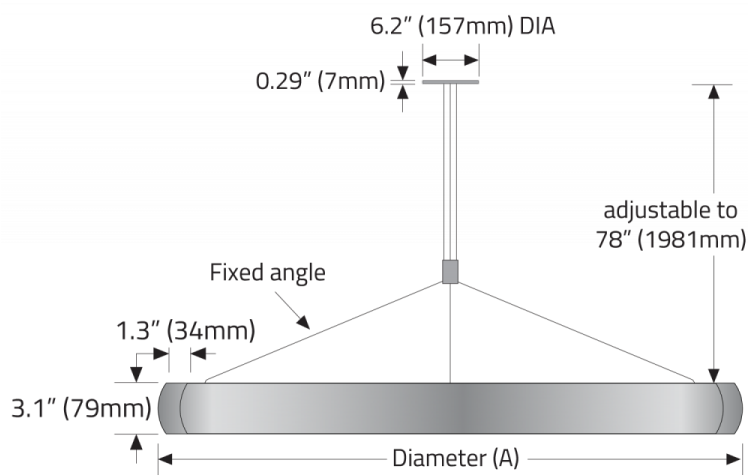

AP22 Blue

AP11 Light Gray

AP26 Sesame Gray

AP27 Black

Available for 48" diameter. Larger sizes available with seam, consult factory for details.

For accompanying non-illuminating acoustic panels see our Acoustic Circles, Quads and Triangles spec pages.

M. EMERGENCY

E0 Not required

E2 Emergency system - Remote

N. CIRCUIT

CS1 Single circuit

CS2 Dual circuit

MIDI ARC RING™ - SUSPENDED

DIMENSIONAL DIAGRAMS

SS1 VERTICAL - REMOTE DRIVER

SS2 HUB - REMOTE DRIVER

SS3 VERTICAL - INTEGRAL DRIVER

SS4 HUB - INTEGRAL DRIVER

MIDI ARC RING™ - SUSPENDED

ISOMETRIC VIEW - 3 Suspension Points
48" (1219mm)
60" (1524mm)

ISOMETRIC VIEW - 4 Suspension Points
72" (1829mm)
84" (2134mm)