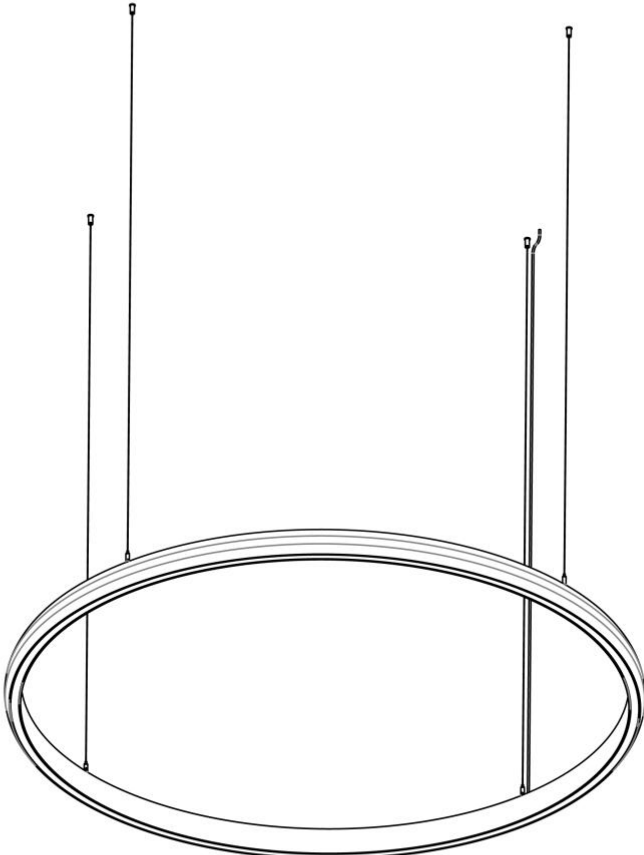

AP13 Apple Green

AP22 Blue

AP11 Light Gray

AP26 Sesame Gray

AP27 Black

Available for 48" diameter. Larger sizes available with seam, consult factory for details.

For accompanying non-illuminating acoustic panels see our Acoustic Circles, Quads and Triangles spec pages.

SS1

Vertical - Remote Driver

SS2

Hub - Remote Driver

SS2

Hub - Remote Driver

SS4

Hub - Integral Driver

MIDI ARC RING™ - SUSPENDED

ISOMETRIC VIEW - 3 Suspension Points
48" [1219mm]
60" [1524mm]

ISOMETRIC VIEW - 4 Suspension Points
72" [1829mm]
84" [2134mm]