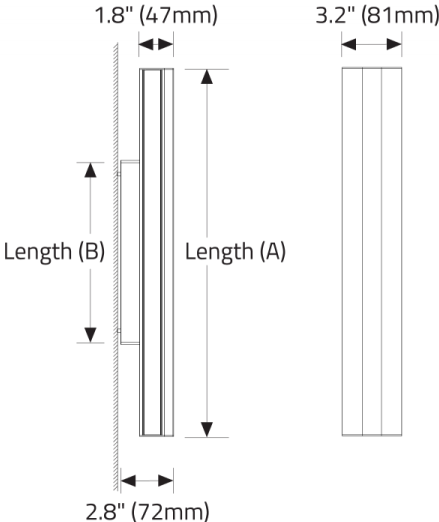

MIDI ARC V™ - WALL SURFACE

TECHNICAL DATA

LUMINAIRE

Delivered lumens shown at max output.

Code	MAVW1W01	MAVW1W02	MAVW1W03	MAVW1W04	MAVW1W06
Length (A)	12"	24"	36"	47"	70"
Wattage	9W	17W	26W	34W	51W
Delivered lms	1000	2000	3000	4000	6000
LPW	117	117	117	117	117
Length (B)	7"	18"	18"	23"	23"

FINISH

APPROVALS

MIDI ARC V™ - WALL SURFACE

DIMENSIONAL DIAGRAMS

ISOMETRIC VIEW