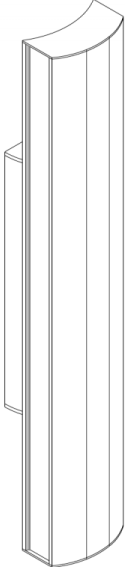

MIDI ARC V™ - WALL SURFACE

Project Name:

Fixture Type:

Fixture Code:

Quantities:

MIDI ARC V™ - WALL SURFACE

MIDI ARC V™ - WALL SURFACE

MIDI ARCs Curved edge softens architectural lines and raises the impact of distinctive spaces. The smooth edges of **MIDI ARC** add a sleek and enticing appearance.

Mechanical

Luminaires mount directly over 2" (50.8mm) x 3" (76.2mm) switch box (by others).

Delivered lumens

Delivered lumens & LPW based on 4000K CRI 80+.

Approvals

Damp Rated.

MOUNTING & OPTICS

Front View Wall Mount (Midi Arc V)

General Diffuse

Declare

MIDI ARC V™ - WALL SURFACE

HOW TO ORDER

A. LUMINAIRE

MAVW1W01 12", 1000 lms	MAVW1W02 24", 2000 lms	MAVW1W03 36", 3000 lms	MAVW1W04 47", 4000 lms
MAVW1W06 70", 6000 lms			

Delivered lumens shown at max output.

FINISH

APPROVALS

MIDI ARC V™ - WALL SURFACE

DIMENSIONAL DIAGRAMS

ISOMETRIC VIEW