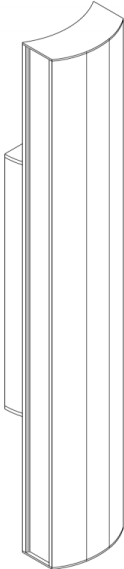

# MIDI ARC V™ - WALL SURFACE

Project Name:

Fixture Type:

Fixture Code:

Quantities:

### Body

Aluminum.

### LUMINAIRE

Delivered lumens shown at max output.

Code	MAVW1W01	MAVW1W02	MAVW1W03	MAVW1W04	MAVW1W06
Length (A)	12"	24"	36"	47"	70"
Wattage	9W	17W	26W	34W	51W
Delivered lms	1000	2000	3000	4000	6000
LPW	117	117	117	117	117
Length (B)	7"	18"	18"	23"	23"

## DIMENSIONAL DIAGRAMS

ISOMETRIC VIEW