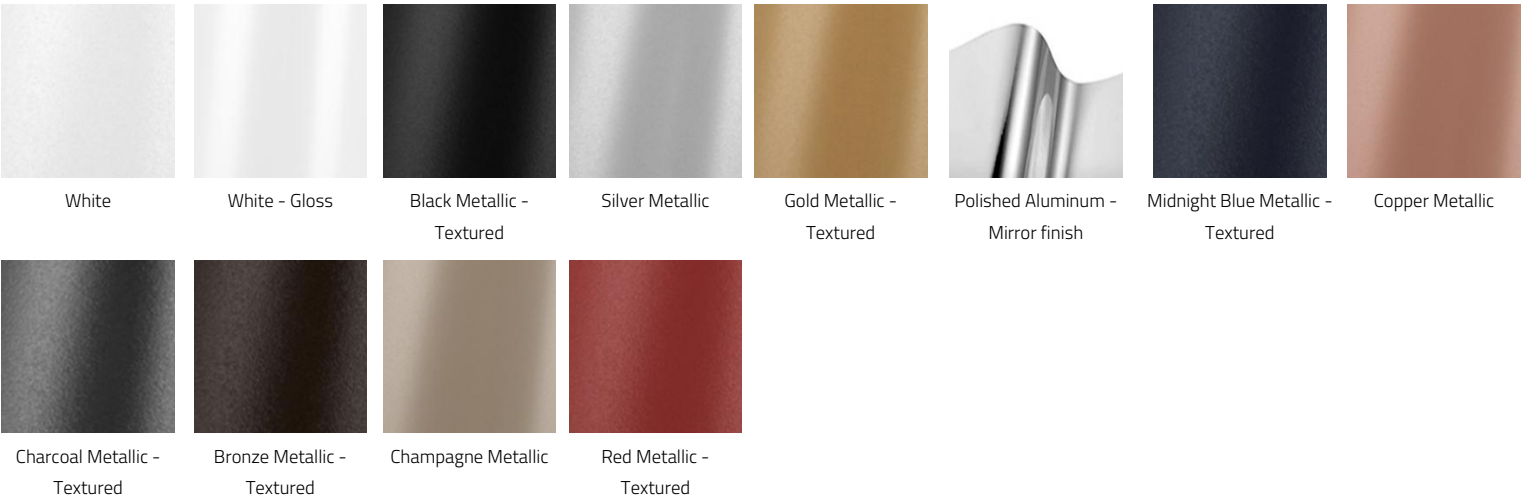

MIDI ARC V™ - WALL SURFACE

TECHNICAL DATA

LUMINAIRE

Delivered lumens shown at max output.

Code	MAVW1W01	MAVW1W02	MAVW1W03	MAVW1W04	MAVW1W06
Length (A)	12"	24"	36"	47"	70"
Wattage	9W	17W	26W	34W	51W
Delivered lms	1000	2000	3000	4000	6000
LPW	117	117	117	117	117
Length (B)	7"	18"	18"	23"	23"

FINISH

APPROVALS