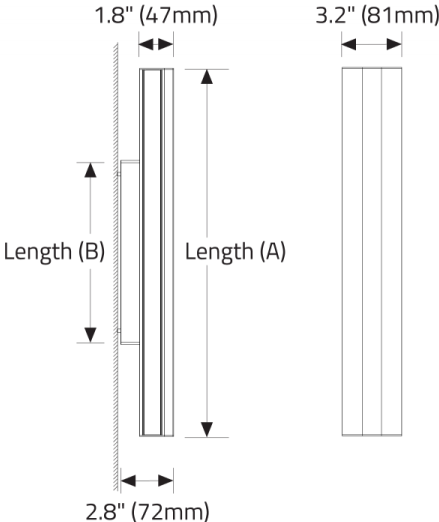

### LUMINAIRE

Delivered lumens shown at max output.

Code	MAVW1W01	MAVW1W02	MAVW1W03	MAVW1W04	MAVW1W06
Length (A)	12"	24"	36"	47"	70"
Wattage	9W	17W	26W	34W	51W
Delivered lms	1000	2000	3000	4000	6000
LPW	117	117	117	117	117
Length (B)	7"	18"	18"	23"	23"

## FINISH

## DIMENSIONAL DIAGRAMS

ISOMETRIC VIEW