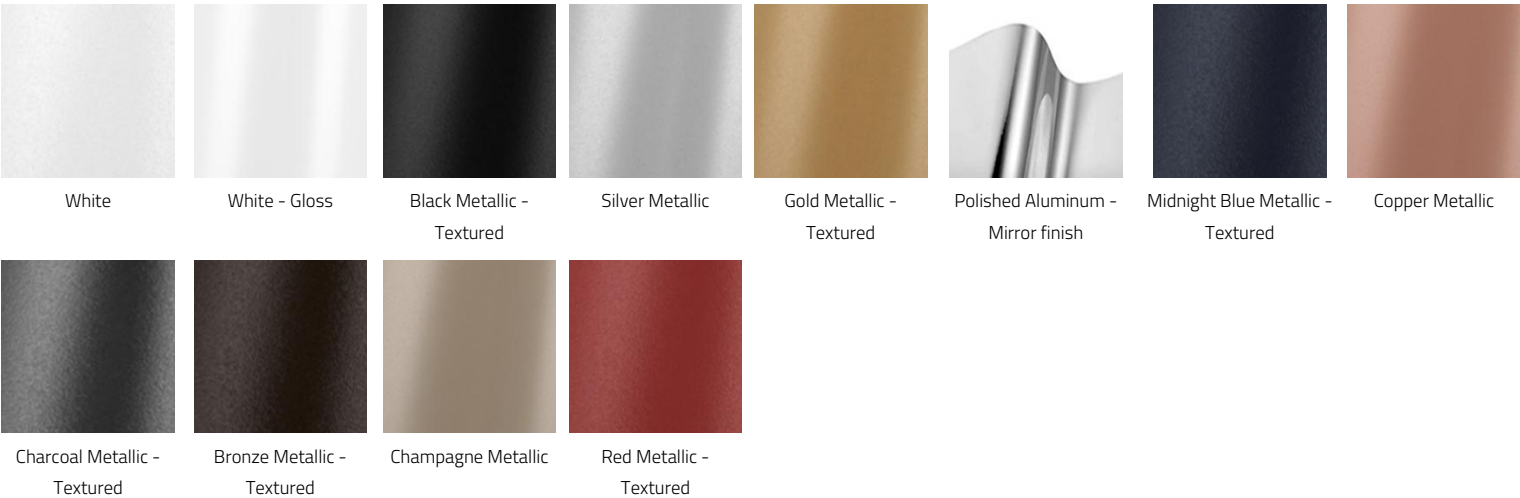

MIDI ARC V™ - WALL SURFACE

TECHNICAL DATA

LUMINAIRE

Delivered lumens shown at max output.

Code	MAVW1W01	MAVW1W02	MAVW1W03	MAVW1W04	MAVW1W06
Length (A)	12"	24"	36"	47"	70"
Wattage	9W	17W	26W	34W	51W
Delivered lms	1000	2000	3000	4000	6000
LPW	117	117	117	117	117
Length (B)	7"	18"	18"	23"	23"

FINISH

APPROVALS