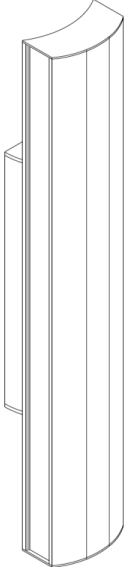

# MIDI ARC V™ - WALL SURFACE

Project Name:

Fixture Type:

Fixture Code:

Quantities:

### Body

Aluminum.

### LUMINAIRE

Delivered lumens shown at max output.

Code	MAVW1W01	MAVW1W02	MAVW1W03	MAVW1W04	MAVW1W06
Length (A)	12"	24"	36"	47"	70"
Wattage	9W	17W	26W	34W	51W
Delivered lms	1000	2000	3000	4000	6000
LPW	117	117	117	117	117
Length (B)	7"	18"	18"	23"	23"

## DIMENSIONAL DIAGRAMS

ISOMETRIC VIEW