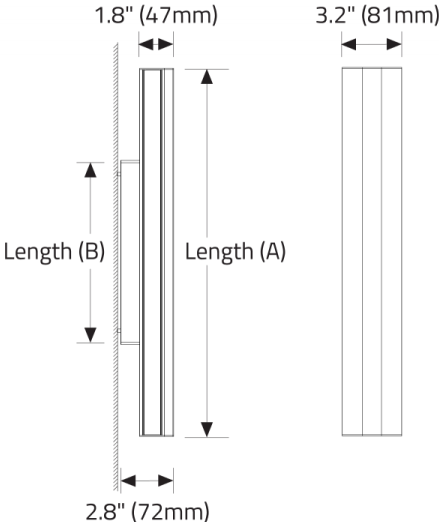

¹ Available for MAVW1P04 & MAVW1P06 only in conjunction with V2. Not available in North America.

MIDI ARC V™ - WALL SURFACE

DIMENSIONAL DIAGRAMS

ISOMETRIC VIEW