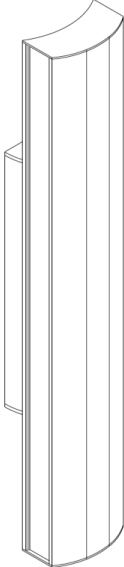

MIDI ARC V™ - WALL SURFACE

Project Name:

Fixture Type:

Fixture Code:

Quantities:

A. LUMINAIRE

MAVW1W01 12", 1000 lms
MAVW1W06 70", 6000 lms

MAVW1W02 24", 2000 lms

MAVW1W03 36", 3000 lms

MAVW1W04 47", 4000 lms

Delivered lumens shown at max output.

B. LUMENS

LMA0100 1000 lm
LMA0300 3000 lm

LMA0150 1500 lm
LMA0350 3500 lm

LMA0200 2000 lm
LMA0400 4000 lm

LMA0250 2500 lm
LMA0600 6000 lm

Lumens shown at nominal value.
Consult website for available lumens/length.

C. CRI

CR80 CRI 80+

CR90 CRI 90+

D. CCT

CTA30 3000K

CTA35 3500K

CTA40 4000K

MIDI ARC V™ - WALL SURFACE

DIMENSIONAL DIAGRAMS

ISOMETRIC VIEW