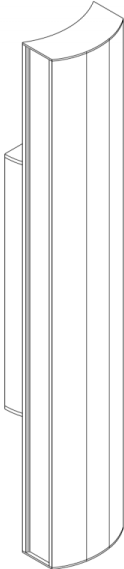

MIDI ARC V™ - WALL SURFACE

Project Name:

Fixture Type:

Fixture Code:

Quantities:

A. LUMINAIRE

MAVW1W01 12", 1000 lms
MAVW1W06 70", 6000 lms

MAVW1W02 24", 2000 lms

MAVW1W03 36", 3000 lms

MAVW1W04 47", 4000 lms

Delivered lumens shown at max output.

B. LUMENS

LMA0100 1000 lm
LMA0300 3000 lm

LMA0150 1500 lm
LMA0350 3500 lm

LMA0200 2000 lm
LMA0400 4000 lm

LMA0250 2500 lm
LMA0600 6000 lm

Lumens shown at nominal value.

Consult website for available lumens/length.

C. CRI

CR80 CRI 80+

CR90 CRI 90+

D. CCT

CTA30 3000K

CTA35 3500K

¹ Available for MAVW1P04 & MAVW1P06 only in conjunction with V2. Not available in North America.

MIDI ARC V™ - WALL SURFACE

DIMENSIONAL DIAGRAMS

ISOMETRIC VIEW