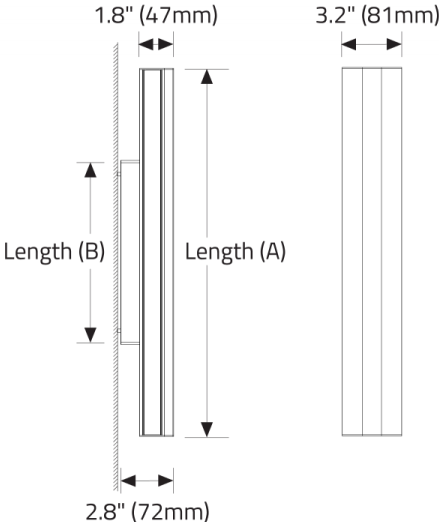

MIDI ARC V™ - WALL SURFACE

DIMENSIONAL DIAGRAMS

ISOMETRIC VIEW