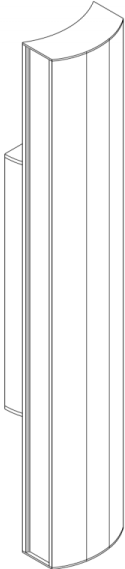

MIDI ARC V™ - WALL SURFACE

Project Name:

Fixture Type:

Fixture Code:

Quantities:

A. LUMINAIRE

MAVW1W01 12", 1000 lms
MAVW1W06 70", 6000 lms

MAVW1W02 24", 2000 lms

MAVW1W03 36", 3000 lms

MAVW1W04 47", 4000 lms

Delivered lumens shown at max output.

B. LUMENS

LMA0100 1000 lm
LMA0300 3000 lm

LMA0150 1500 lm
LMA0350 3500 lm

LMA0200 2000 lm
LMA0400 4000 lm

LMA0250 2500 lm
LMA0600 6000 lm

Lumens shown at nominal value.
Consult website for available lumens/length.

C. CRI

CR80 CRI 80+

CR90 CRI 90+

D. CCT

CTA27 2700K

CTA30 3000K

CTA35 3500K

¹ Available for MAVW1P04 & MAVW1P06 only in conjunction with V2. Not available in North America.

MIDI ARC V™ - WALL SURFACE

DIMENSIONAL DIAGRAMS

ISOMETRIC VIEW