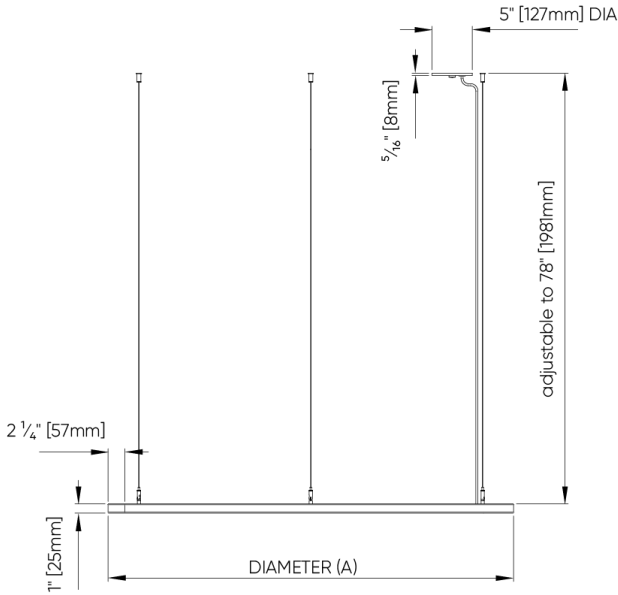

K. EMERGENCY

E0 Not required	E2 Emergency system - Remote
------------------------	-------------------------------------

MICRO RING DE™ - SUSPENDED

DIMENSIONAL DIAGRAMS

Power Cable Suspension

SS1
Vertical - Remote Driver