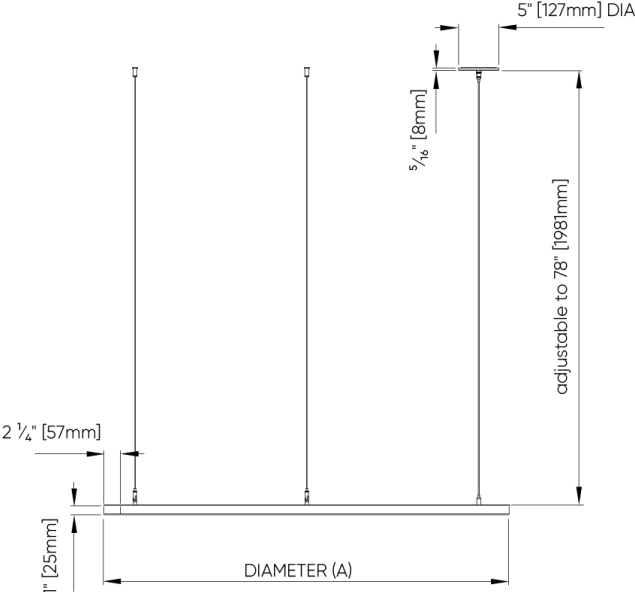

SS2

Hub - Remote Driver

SS4

Vertical - Integral Driver

MICRO RING DE™ - SUSPENDED

Power Over Suspension

SS6
Vertical - Remote Driver

SS9
Hub - Integral Driver