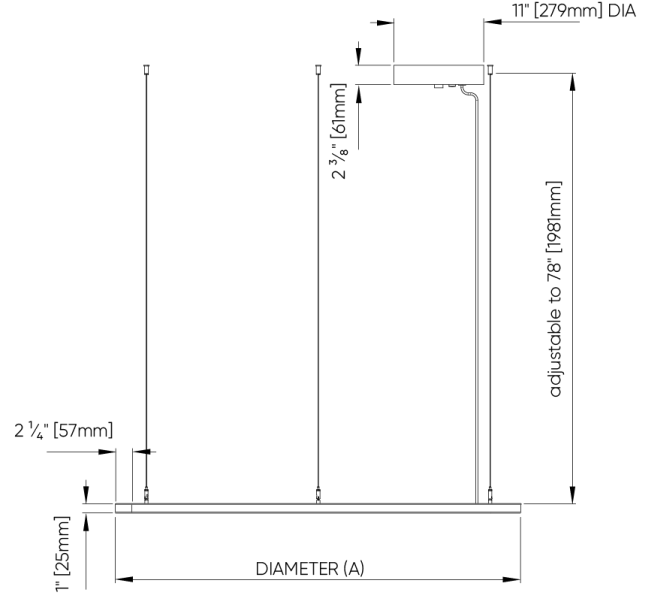

SS3
Vertical - Integral Driver