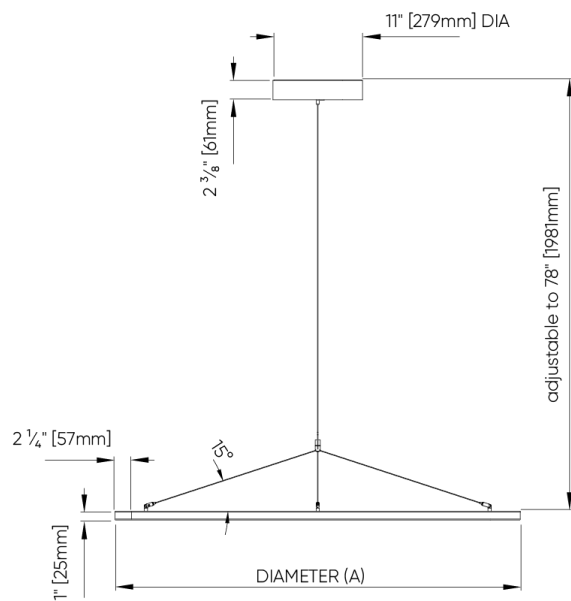

SS4

Vertical - Integral Driver