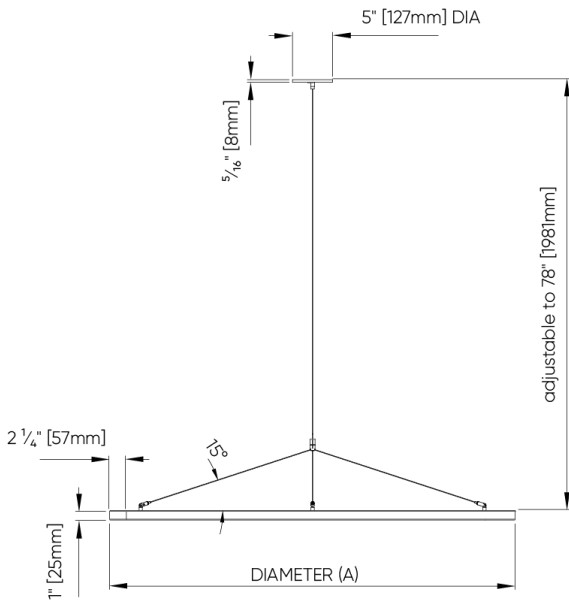

SS2

Hub - Remote Driver