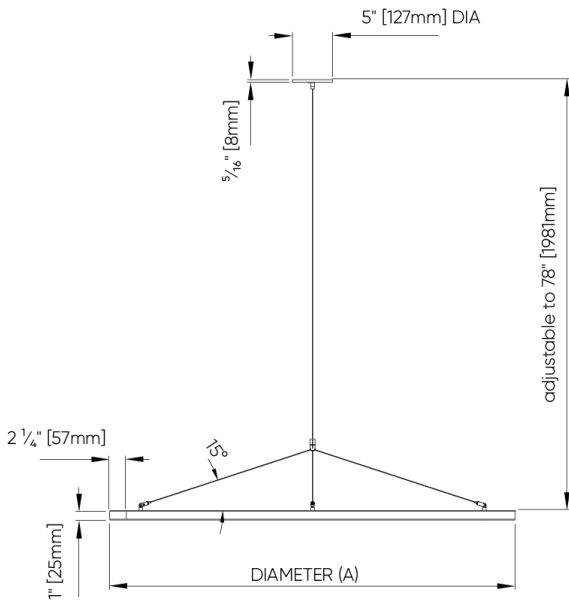

SS2
Hub - Remote Driver