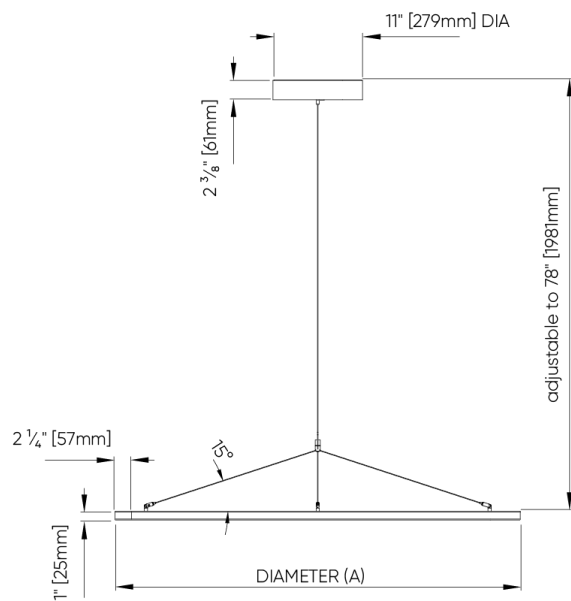

SS4
Vertical - Integral Driver