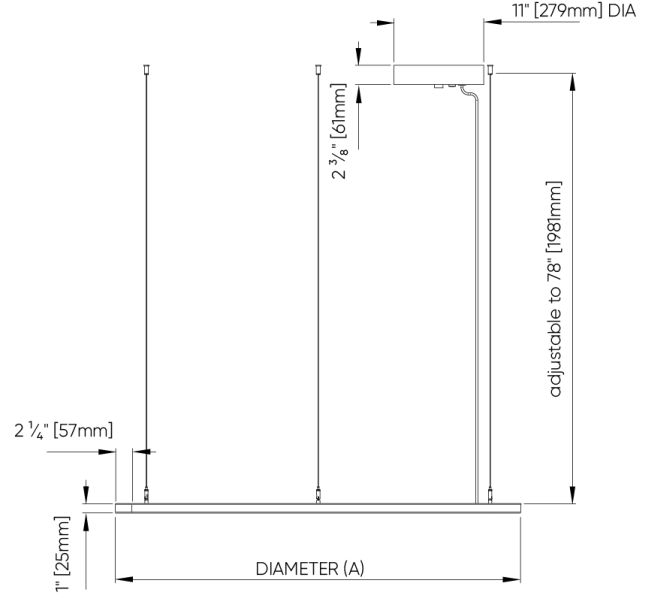

E2 Emergency system - Remote

MICRO RING DE™ - SUSPENDED

DIMENSIONAL DIAGRAMS

Power Cable Suspension

SS1

Vertical - Remote Driver

SS3

Vertical - Integral Driver