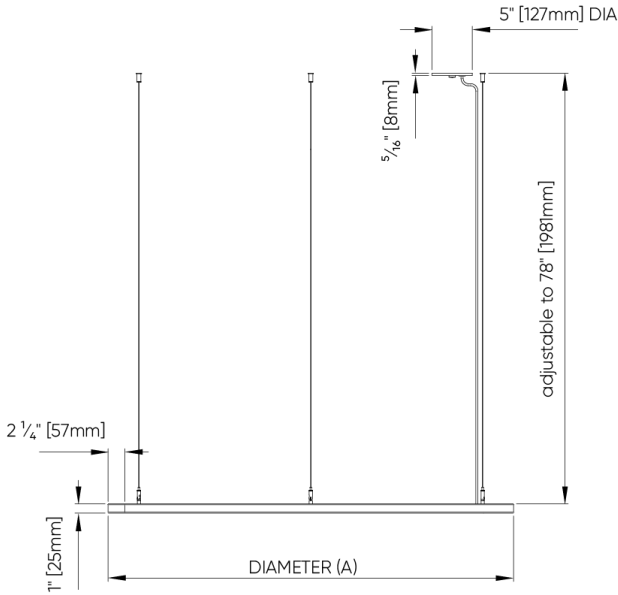

E2 Emergency system - Remote

MICRO RING DE™ - SUSPENDED

DIMENSIONAL DIAGRAMS

Power Cable Suspension

SS1

Vertical - Remote Driver

SS3

Vertical - Integral Driver