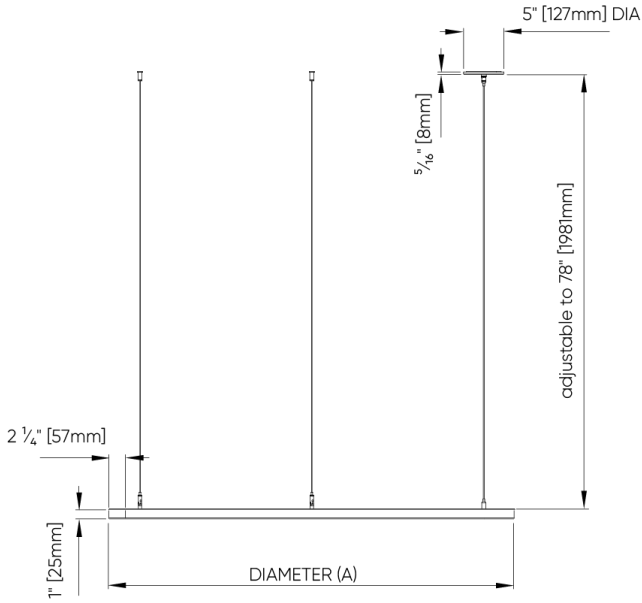

SS3
Vertical - Integral Driver

SS2
Hub - Remote Driver

SS4
Vertical - Integral Driver

MICRO RING DE™ - SUSPENDED

Power Over Suspension

SS6

Vertical - Remote Driver

SS9