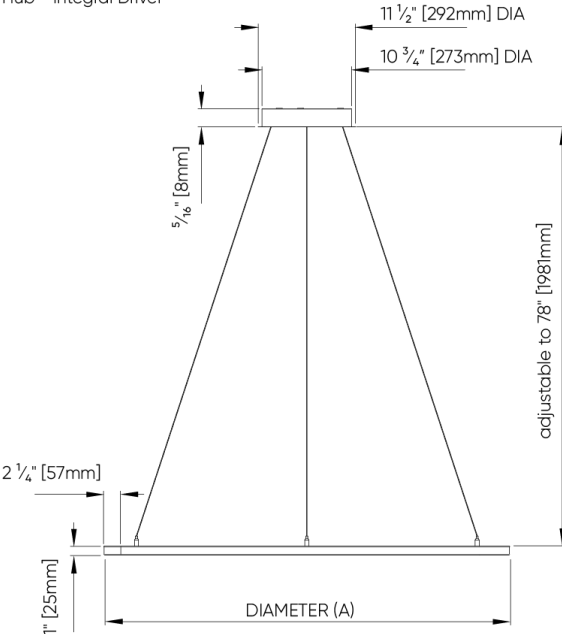

SS9
Hub - Integral Driver