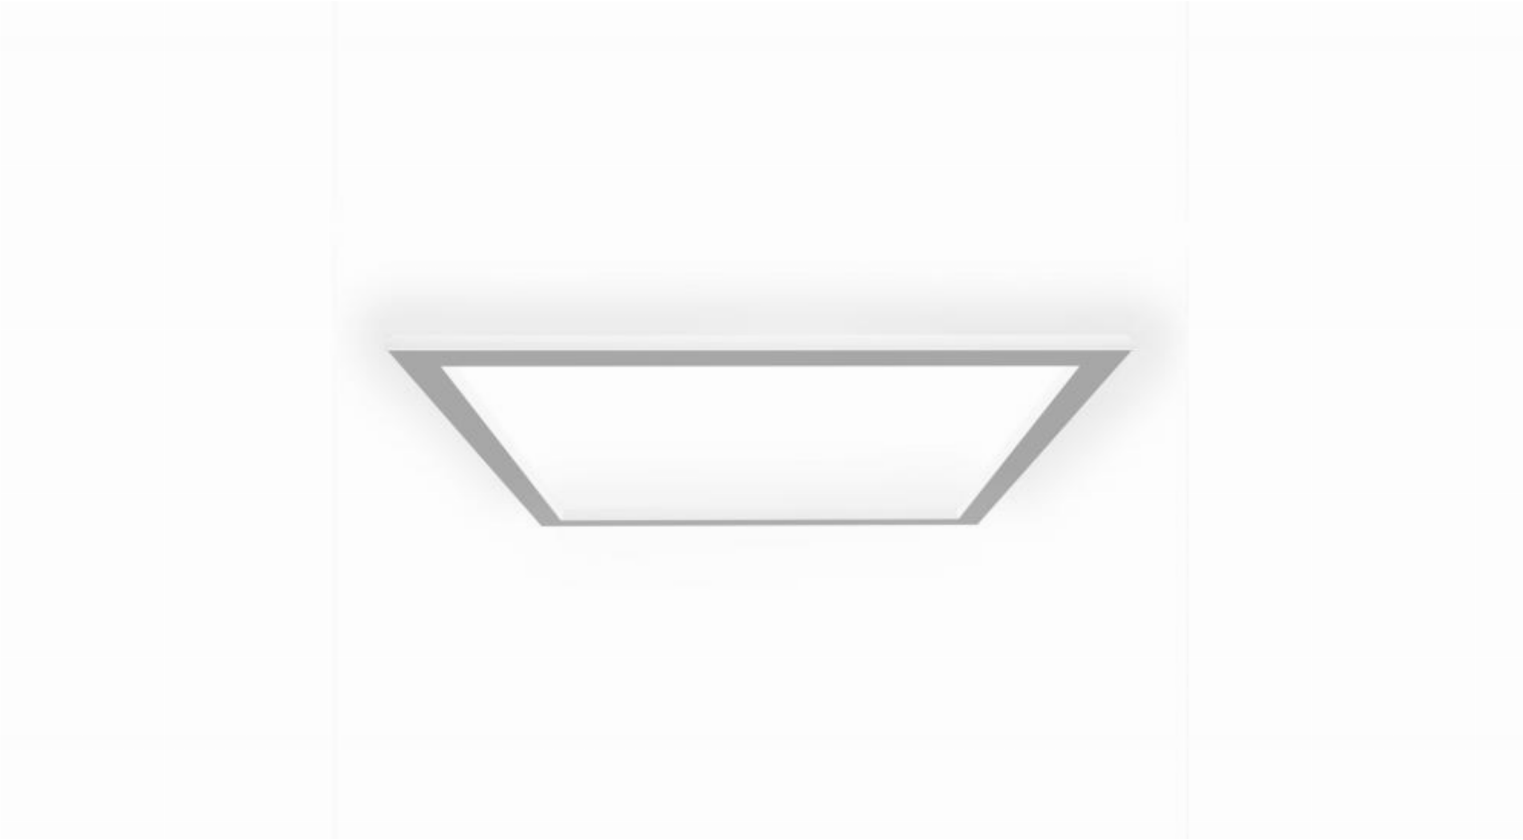

MICRO SQ DE™ - INSIDE/OUTSIDE

Project Name:

Fixture Type:

Fixture Code:

Quantities:

MICRO SQ DE™ - INSIDE/OUTSIDE

GENERAL SPECIFICATION

Body