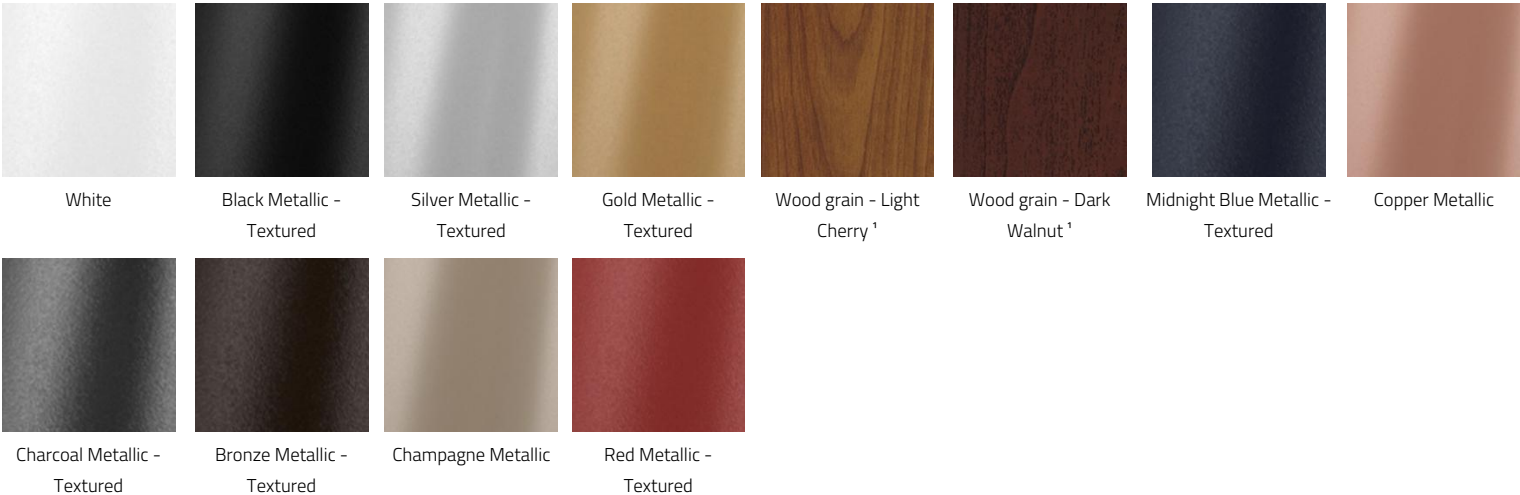

MICRO TRIANGLE II - WALL OR CEILING SURFACE

TECHNICAL DATA

LUMINAIRE

Code	MTTC1C24	MTTC1C36	MTTC1C48	MTTC1C60	MTTC1C72
Length	2ft	3ft	4ft	5ft	6ft
Light Direction	Direct	Direct	Direct	Direct	Direct
Wattage	20	30	40	50	60
Delivered lms	2600	3900	5100	6500	7800
LPW	128	130	129	129	130

FINISH

¹ Longer than normal lead times may apply, consult factory.

APPROVALS