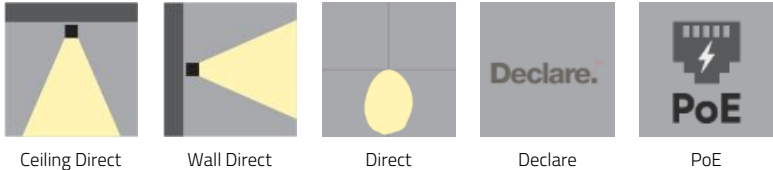

MICRO TRIANGLE II - WALL OR CEILING SURFACE

The triangle shape is a powerful way to create an edgy and energetic aesthetic. With a super-slim 1" profile and 5 sizes ranging from 2' to 6', **MICRO TRIANGLE II** is ideal for offsetting symmetrical layouts. The light emission is direct only or direct/indirect and can be coordinated with MICRO TRIANGLE SE which emits light from the inner side of the frame.

GENERAL SPECIFICATION

MOUNTING & OPTICS