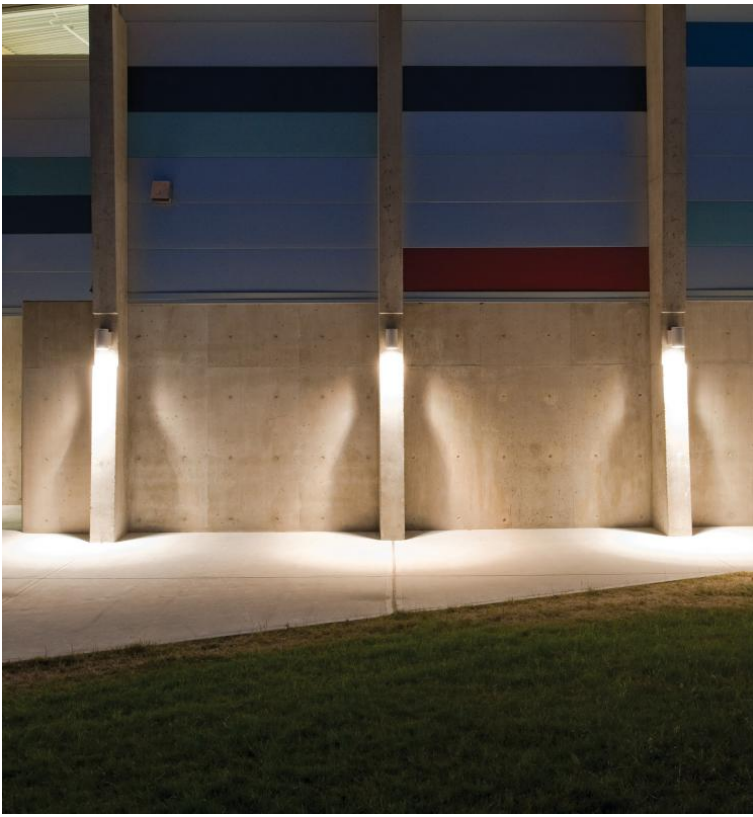

ONE4TWO™ - MEDIUM - WALL

Project Name:

Fixture Type:

Fixture Code:

Quantities:

ONE4TWO™ - MEDIUM - WALL

ONE4TWO™ - MEDIUM - WALL

ONE4TWO is a facade light designed with a robust cylindrical aesthetic and engineered with exceptional power in both light output and optical control. Available with two lumen packages with either narrow or medium beams. An internal reflector ensures efficient light distribution allowing the cylinder to be mounted at higher elevations for wayfinding or to accent facade features.