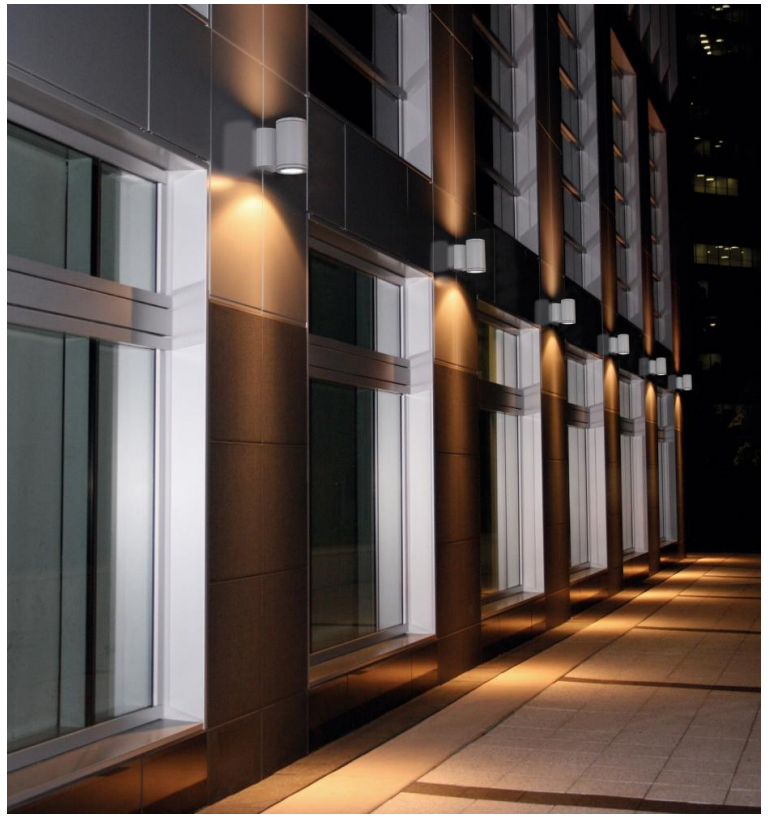

ONE4TWO™ - MEDIUM - WALL