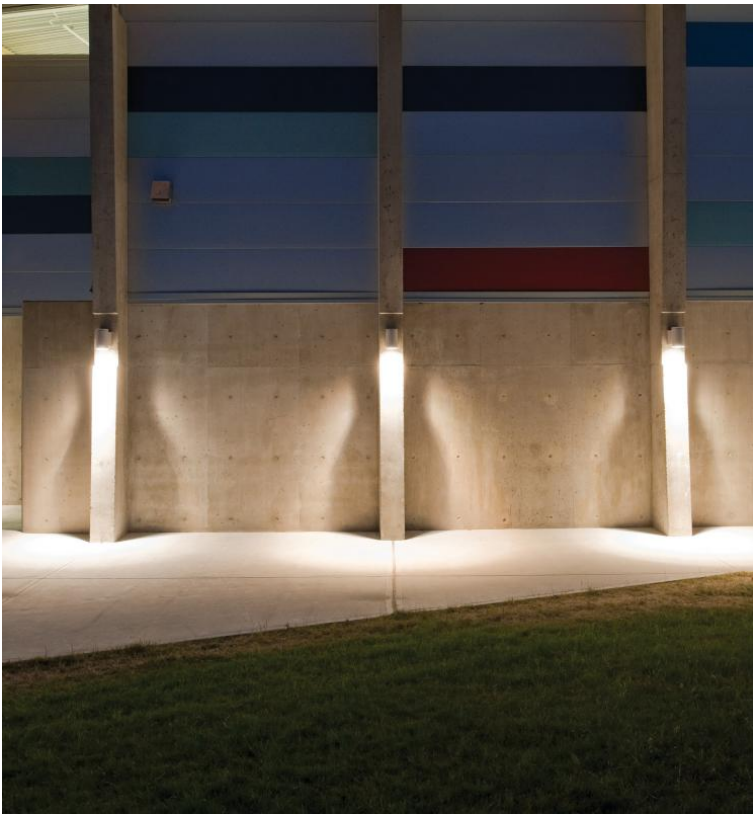

ONE4TWO™ - MEDIUM - WALL