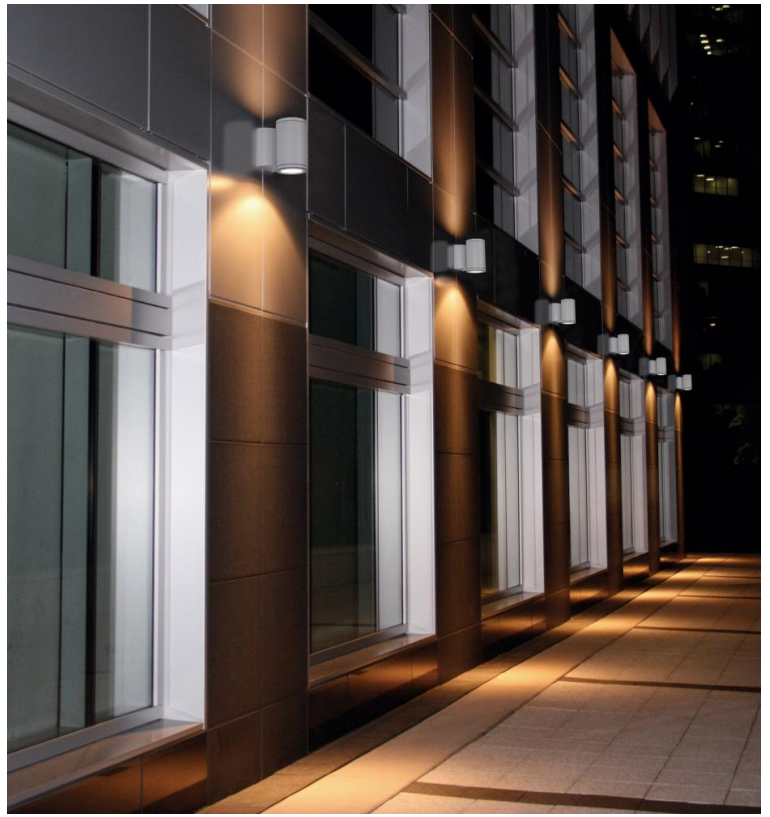

ONE4TWO™ - MEDIUM - WALL

Project Name:

Fixture Type:

Fixture Code:

Quantities:

ONE4TWO™ - MEDIUM - WALL

ONE4TWO™ - MEDIUM - WALL

ONE4TWO is a facade light designed with a robust cylindrical aesthetic and engineered with exceptional power in both light output and optical control. Available with two lumen packages with either narrow or medium beams. An internal reflector ensures efficient light distribution allowing the cylinder to be mounted at higher elevations for wayfinding or to accent facade features.