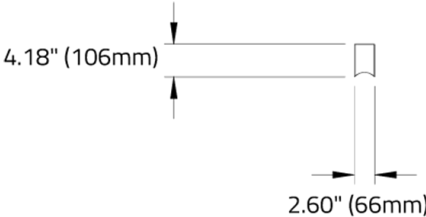

0000H™ - CEILING

DIMENSIONAL DIAGRAMS

BOTTOM VIEW (LOUVER)

Top View
(Asymmetric Light Direction)