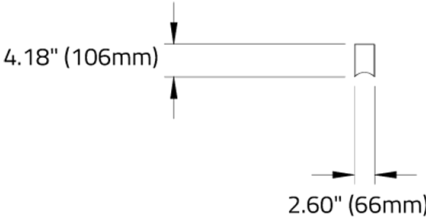

## A. LUMINAIRE

**HLNC1C** Direct, 1300 lm/ft

All data shown at max values based on diffused light diffuser and white louver. Consult Performance Data download page for more detail.  
One power cord for every 50 linear feet.

## DIMENSIONAL DIAGRAMS

BOTTOM VIEW (LOUVER)

Top View  
(Asymmetric Light Direction)