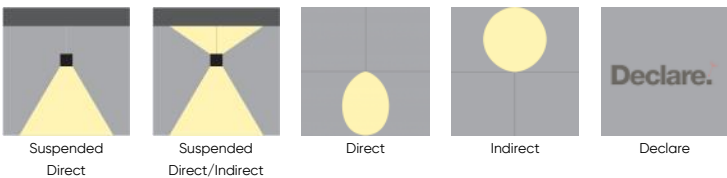

2 OPTICS & FEATURES