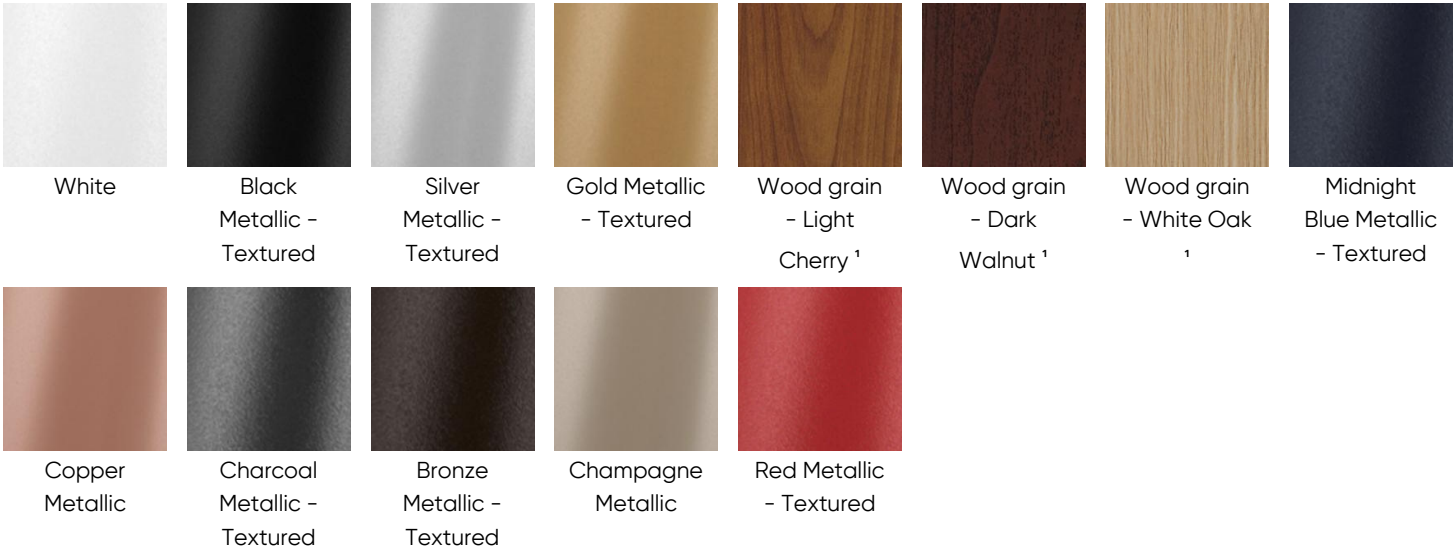

**5 DESIGN OPTIONS**

**LOUVERS**

**FIXTURE FINISH**

<sup>1</sup> Wood grain finishes may incur longer lead times and setup charges. Consult factory for details.

**CANOPY FINISH**

**6 HOW TO ORDER**

**1. LUMINAIRE**

## 11. FIXTURE FINISH

**FA01** White      **FA02** Black Metallic - Textured      **FA20** Silver Metallic - Textured      **FA25** Gold Metallic - Textured  
**FA27** Wood grain - Light Cherry <sup>1</sup>      **FA28** Wood grain - Dark Walnut <sup>1</sup>      **FA30** Wood grain - White Oak <sup>1</sup>      **FA44** Midnight Blue Metallic - Textured  
**FA45** Copper Metallic      **FA46** Charcoal Metallic - Textured      **FA47** Bronze Metallic - Textured      **FA52** Champagne Metallic  
**FA53** Red Metallic - Textured