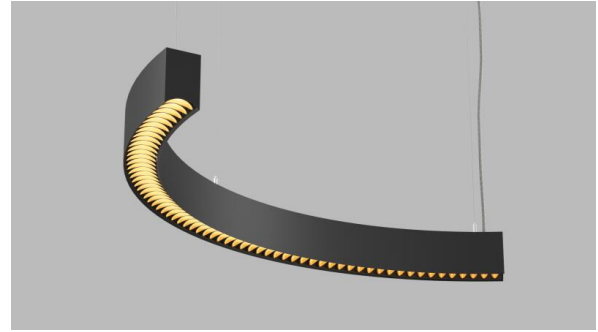

OOOOH KURL™

FULL SPECIFICATION SHEET