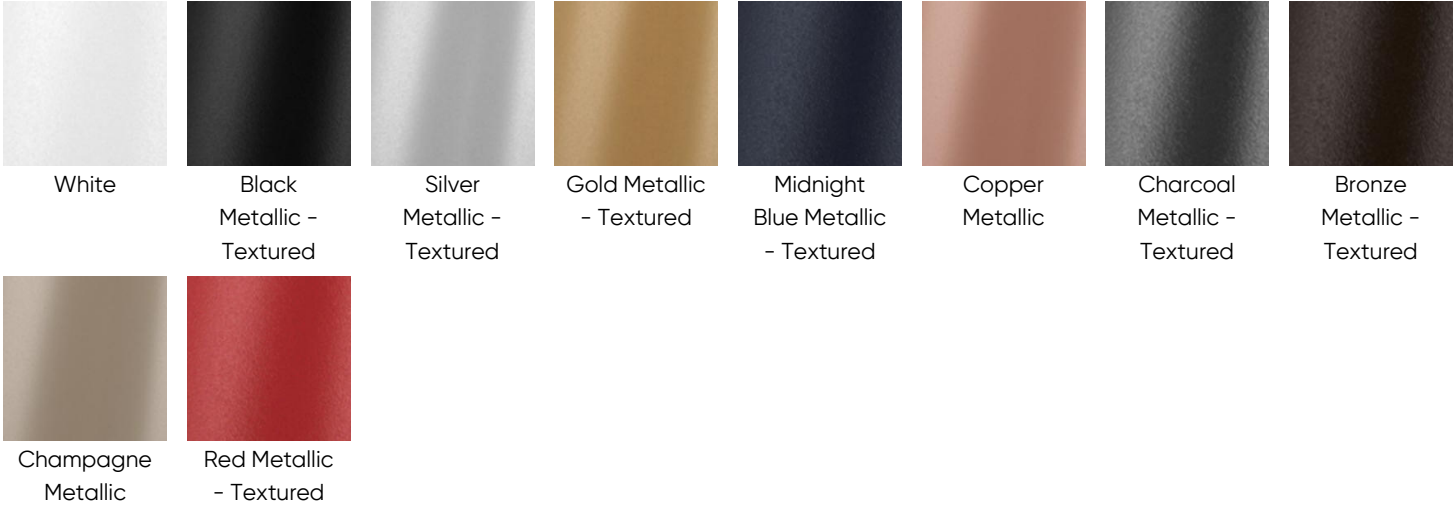

**5 DESIGN OPTIONS**

**LOUVERS**

**FIXTURE FINISH**

<sup>1</sup> Wood grain finishes may incur longer lead times and setup charges. Consult factory for details.

**CANOPY FINISH**

**6 HOW TO ORDER**

**1. LUMINAIRE**

All data shown based on max values and white body with white louver. Longer than normal lead-times may apply, consult factory.

**2. LOUVERS**

<b>LV2</b> Black	<b>LV3</b> White	<b>LV4</b> Satin Chrome	<b>LV6</b> Satin Gold
<b>LV9</b> Satin Champagne			