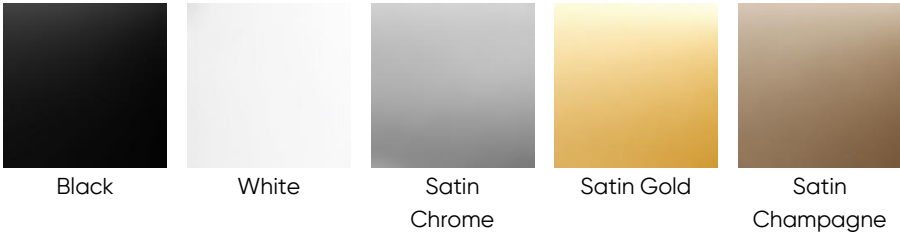

5 DESIGN OPTIONS

LOUVERS