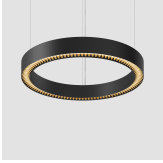

0000H KURL™ - SUSPENDED

Project Name:

Fixture Type:

Fixture Code:

Quantities:

A. LUMINAIRE

HLKP1P01 18" Radius, 120° Arc Direct	HLKP1P02 30" Radius, 120° Arc Direct	HLKP1P03 42" Radius, 120° Arc Direct	HLKP1P04 18" Radius, 240° Arc Direct
HLKP1P05 30" Radius, 240° Arc Direct	HLKP1P06 42" Radius, 240° Arc Direct	HLKP2P01 18" Radius, 120° Arc Direct/Indirect	HLKP2P02 30" Radius, 120° Arc Direct/Indirect
HLKP2P03 42" Radius, 120° Arc Direct/Indirect	HLKP2P04 18" Radius, 240° Arc Direct/Indirect	HLKP2P05 30" Radius, 240° Arc Direct/Indirect	HLKP2P06 42" Radius, 240° Arc Direct/Indirect

All data shown based on max values and white body with white louver.
Longer than normal lead-times may apply, consult factory.

B. LOUVERS

LV2 Black	LV3 White	LV4 Satin Chrome	LV6 Satin Gold
LV9 Satin Champagne			