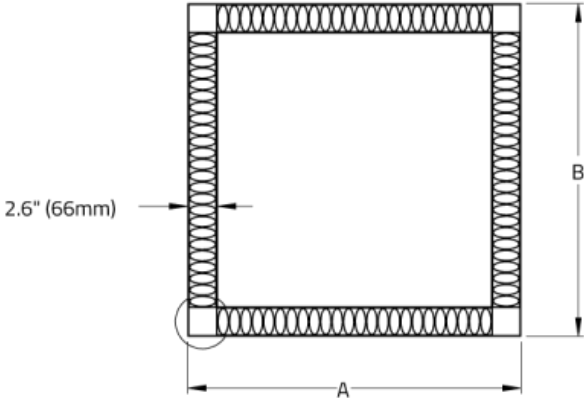

Q. CIRCUITS

CS1 Single circuit

CS2 Dual circuit

R. SENSORS

0000H QUAD™ - SUSPENDED

DIMENSIONAL DIAGRAMS

ISOMETRIC BOTTOM VIEW

Luminaire	A	B
HLNQ1P01/HLNQ2P01	29.19" (741.4mm)	29.19" (741.4mm)
HLNQ1P02/HLNQ2P02	53.19" (1351.0mm)	53.19" (1351.0mm)
HLNQ1P05/HLNQ2P05	29.19" (741.4mm)	53.19" (1351.0mm)