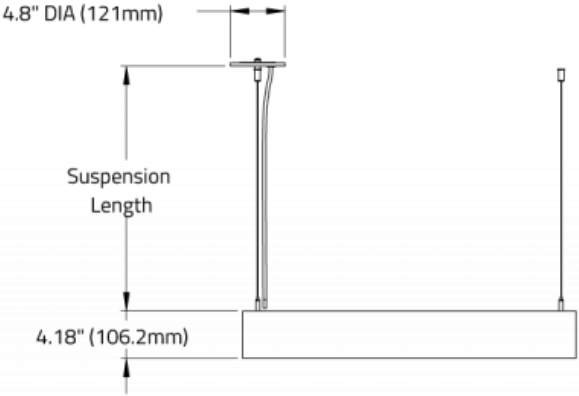

Q. CIRCUITS

CS1 Single circuit

CS2 Dual circuit

R. SENSORS

0000H QUAD™ - SUSPENDED

DIMENSIONAL DIAGRAMS

ISOMETRIC BOTTOM VIEW

Luminaire	A	B
HLNQ1P01/HLNQ2P01	29.19" (741.4mm)	29.19" (741.4mm)
HLNQ1P02/HLNQ2P02	53.19" (1351.0mm)	53.19" (1351.0mm)
HLNQ1P05/HLNQ2P05	29.19" (741.4mm)	53.19" (1351.0mm)