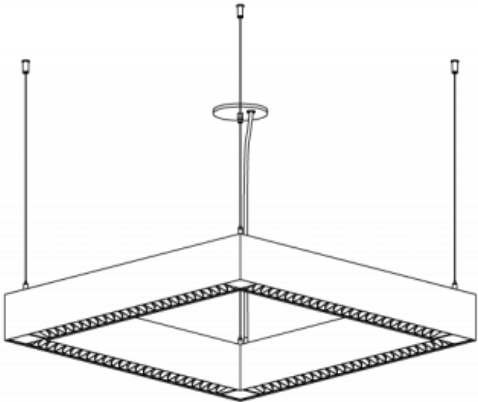

Q. CIRCUITS

CS1 Single circuit

CS2 Dual circuit

R. SENSORS

0000H QUAD™ - SUSPENDED

DIMENSIONAL DIAGRAMS

ISOMETRIC BOTTOM VIEW

Luminaire	A	B
HLNQ1P01/HLNQ2P01	29.19" (741.4mm)	29.19" (741.4mm)
HLNQ1P02/HLNQ2P02	53.19" (1351.0mm)	53.19" (1351.0mm)
HLNQ1P05/HLNQ2P05	29.19" (741.4mm)	53.19" (1351.0mm)