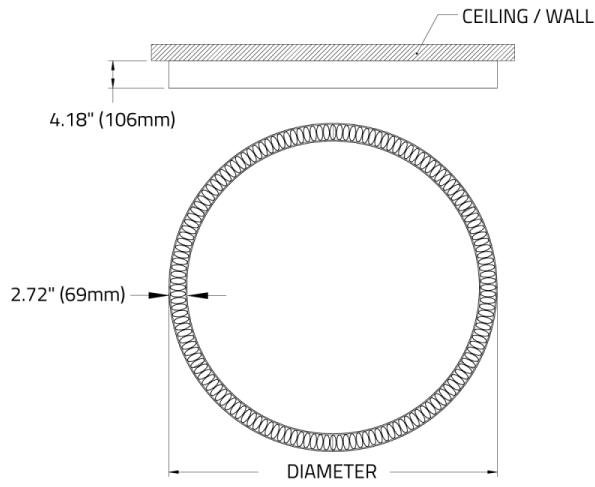

7 TECHNICAL DATA

LUMINAIRE

All data shown based on max values and white louver.

Code	HLNP1C02	HLNP1C03	HLNP1C04	HLNP1C05	HLNP1C06	HLNP1C07
Diameter	2ft	3ft	4ft	5ft	6ft	7ft
Light Direction	Direct	Direct	Direct	Direct	Direct	Direct
Wattage	54	82	109	136	174	182
Direct lms	5400	8100	10400	13000	16700	17900
Lms/Ft	900	900	900	900	900	900
LPW	98	99	96	96	96	99

DIRECT COMFORT (DD4) - SATIN CHROME LOUVER

	LUMEN/FT	WATT/FT	LPW
	700	9	78
	500	7	80
	400	5	83
	300	4	84
	200	3	87

DIRECT COMFORT (DD4) - SATIN GOLD LOUVER

	LUMEN/FT	WATT/FT	LPW
	700	9	76
	500	7	78
	400	5	81
	300	4	83
	200	3	85

**DIRECT COMFORT (DD4) -
 SATIN CHAMPAGNE LOUVER**

	LUMEN/FT	WATT/FT	LPW
	700	9	78
	500	7	80
	400	5	83
	300	4	84
	200	3	87

9 DIMENSIONAL DIAGRAMS

Diameter	In (mm)
2ft	26.33" (669mm)
3ft	37.79" (960mm)
4ft	49.72" (1263mm)
5ft	61.72" (1568mm)
6ft	73.72" (1872mm)
7ft	85.72" (2177mm)

ISOMETRIC BOTTOM VIEW