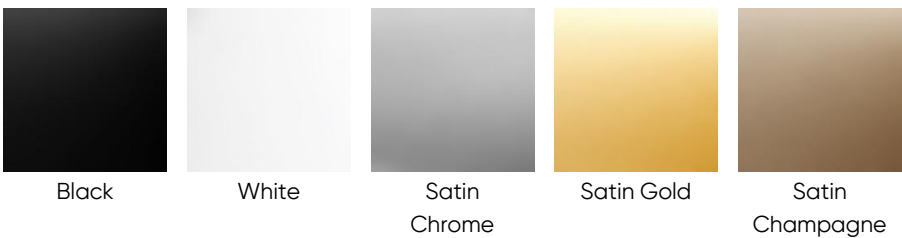

ACOUSTIC PANELS NRC RATING

0.45

ACOUSTIC PANELS MATERIAL

100% recycled polyester fiber.

DELIVERED LUMENS

Delivered lumens & LPW based on 4000K CRI 80+.

REPORTED L70 @25°C (77°F)

> 102,000 hrs @ 900 lumens/ft (3000 lumens/m).

APPROVALS

Damp Rated.

ACOUSTIC PANEL MAINTENANCE

Durable and easy to maintain. Dust regularly and clean marks with mild detergent, rinse, and blot.

LENS

Opal polycarbonate.

DRIVERS

Remote, HPF electronic drivers for 120-277V, 347V (EU-240V) dimming. Wire size 18 AWG - max distance (from fixture to drivers) 40' (12.2m), wire size 16 AWG - max distance 60' (18.3m), wire size 14 AWG - max distance 90' (27.4m). Drivers must be accessible after installation. Drivers are either remote mounted or integral to the canopy depending on the size of the fixture. For longer remote distances, consult factory.

ACOUSTIC PANELS FIRE RATING

ASTM E84-2018 Class A.

ACOUSTIC PANELS THICKNESS

12mm (0.5")

SENSORS

Consult factory regarding sensor compatibility.

ESTIMATED L70 @25°C (77°F)

> 178,000 hrs @ 900 lumens/ft (3000 lumens/m).

DESIGN

US Patent Pending.

SUSTAINABILITY

Designed for on-site LED board, driver, and optic replacement. Contact the factory for maintenance documentation.

5 DESIGN OPTIONS

LOUVERS