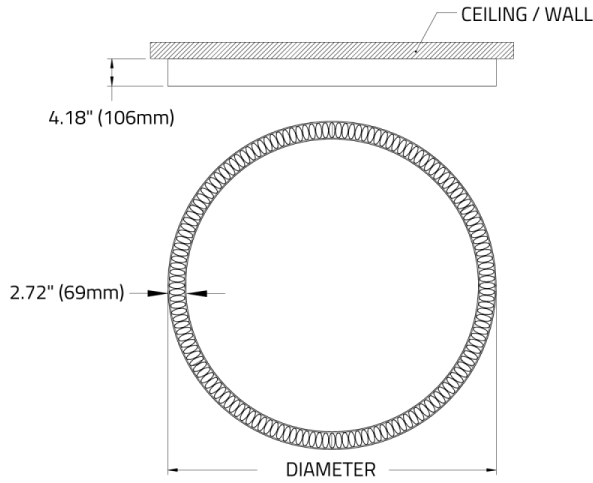

7 TECHNICAL DATA

LUMINAIRE

All data shown based on max values and white louver.

Code	HLNP1C02	HLNP1C03	HLNP1C04	HLNP1C05	HLNP1C06	HLNP1C07
Diameter	2ft	3ft	4ft	5ft	6ft	7ft
Light Direction	Direct	Direct	Direct	Direct	Direct	Direct
Wattage	54	82	109	136	174	182
Direct lms	5400	8100	10400	13000	16700	17900
Lms/Ft	900	900	900	900	900	900
LPW	98	99	96	96	96	99

8 PERFORMANCE DATA

**DIRECT COMFORT (DD4) -
 WHITE LOUVER**

	LUMEN/FT	WATT/FT	LPW
900	9	98	
700	7	101	
500	5	105	
400	4	107	
300	3	110	
200	2	113	

**DIRECT COMFORT (DD4) -
 BLACK LOUVER**

	LUMEN/FT	WATT/FT	LPW
500	9	58	
400	7	60	
300	5	62	
200	4	63	

**DIRECT COMFORT (DD4) -
 SATIN CHROME LOUVER**

	LUMEN/FT	WATT/FT	LPW
700	9	78	
500	7	80	
400	5	83	
300	4	84	
200	3	87	

**DIRECT COMFORT (DD4) -
 SATIN GOLD LOUVER**

	LUMEN/FT	WATT/FT	LPW
700	9	76	
500	7	78	
400	5	81	
300	4	83	
200	3	85	

**DIRECT COMFORT (DD4) -
 SATIN CHAMPAGNE LOUVER**

	LUMEN/FT	WATT/FT	LPW
700	9	78	
500	7	80	
400	5	83	
300	4	84	
200	3	87	

9 DIMENSIONAL DIAGRAMS

Diameter	In (mm)
2ft	26.33" (669mm)
3ft	37.79" (960mm)
4ft	49.72" (1263mm)
5ft	61.72" (1568mm)
6ft	73.72" (1872mm)
7ft	85.72" (2177mm)