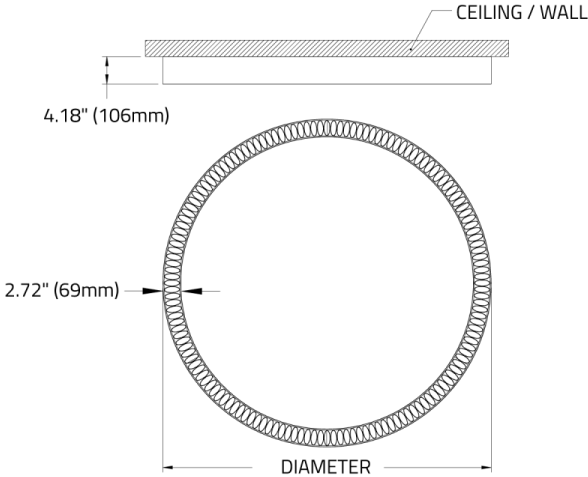

LUMEN/FT

WATT/FT

LPW

700
500
400
300
200

9
7
5
4
3

78
80
83
84
87

0000H RING™ - CEILING

DIMENSIONAL DIAGRAMS

Diameter	In (mm)
2ft	26.33" (669mm)
3ft	37.79" (960mm)
4ft	49.72" (1263mm)
5ft	61.72" (1568mm)
6ft	73.72" (1872mm)
7ft	85.72" (2177mm)

ISOMETRIC BOTTOM VIEW