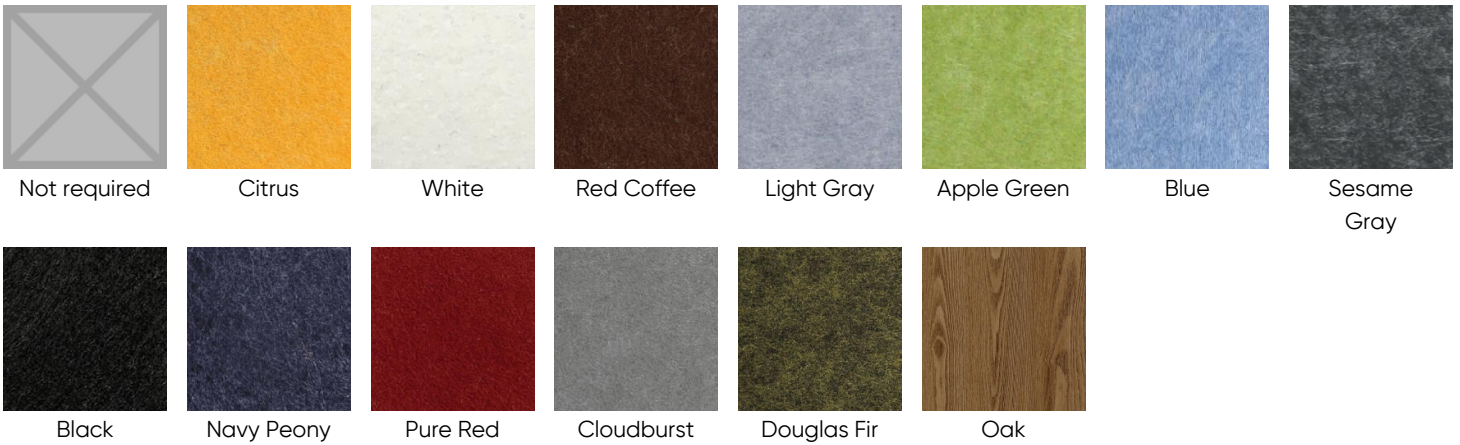

ACOUSTIC PANEL COLOR

Acoustic panels 60" and larger will include a visible seam. For accompanying non-illuminating acoustic panels, see our Acoustic Circles, Quads, Triangles, and Ellipse spec pages. Other finishes available. Contact factory.