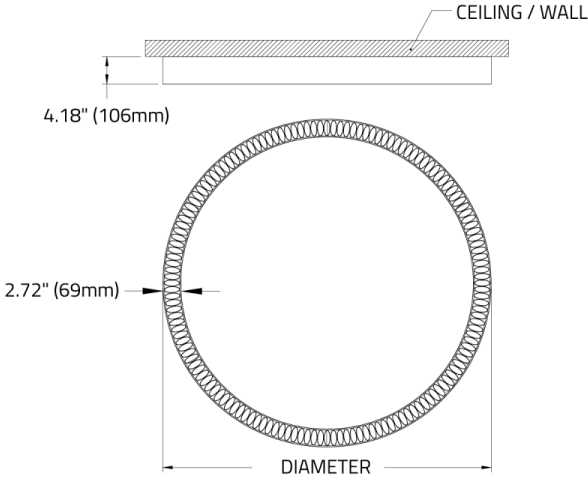

AP26 Sesame Gray

AP27 Black

Available up to 4ft diameter. Larger sizes available with visible seams, consult factory.

J. EMERGENCY

E0 Not required

E2 Emergency system - Remote

K. CONTROLS

C0 Not required

C1 Encelium/Zigbee

0000H RING™ - CEILING

DIMENSIONAL DIAGRAMS

Diameter	In (mm)
2ft	26.33" (669mm)
3ft	37.79" (960mm)
4ft	49.72" (1263mm)
5ft	61.72" (1568mm)
6ft	73.72" (1872mm)
7ft	85.72" (2177mm)

ISOMETRIC BOTTOM VIEW