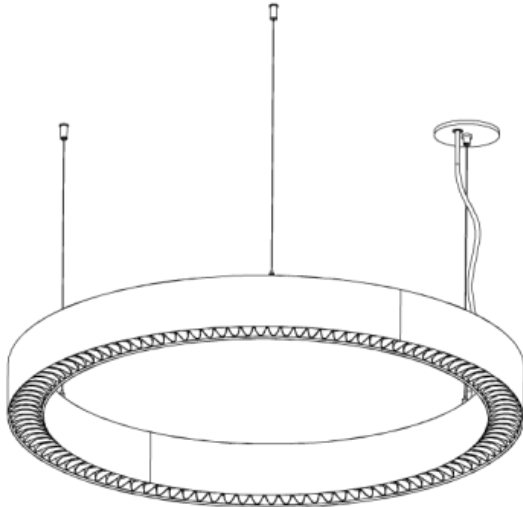

## O. CIRCUIT

**CS1** Single circuit

**CS2** Dual circuit

## DIMENSIONAL DIAGRAMS

ISOMETRIC TOP VIEW

ISOMETRIC BOTTOM VIEW

Diameter	In (mm)
2ft	26.22" (666mm)
3ft	37.68" (957mm)
4ft	49.60" (1260mm)
5ft	61.60" (1565mm)
6ft	73.60" (1869mm)
7ft	85.60" (2174mm)