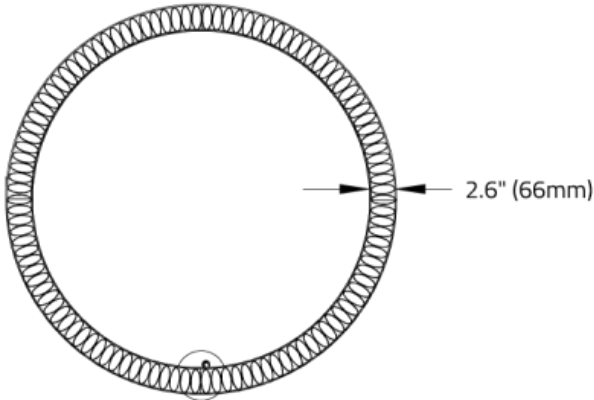

CO Not required

C1 Encelium/Zigbee

0000H RING™ - SUSPENDED

DIMENSIONAL DIAGRAMS

ISOMETRIC TOP VIEW

ISOMETRIC BOTTOM VIEW

Diameter	In (mm)
2ft	26.22" (666mm)
3ft	37.68" (957mm)
4ft	49.60" (1260mm)
5ft	61.60" (1565mm)
6ft	73.60" (1869mm)
7ft	85.60" (2174mm)