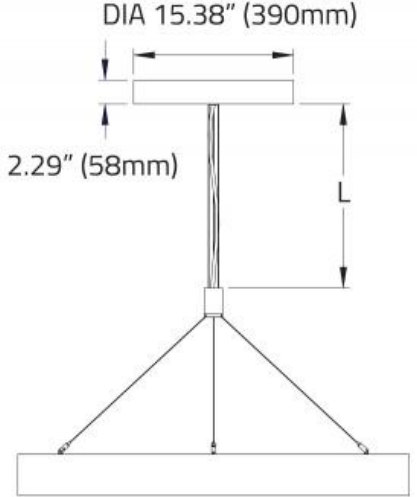

0000H RING™ - SUSPENDED

Hub Suspensions

Remote Driver (SS2)

Integral Driver - 2'-3' diameters (SS3)

Integral Driver - 4'-7' diameters (SS3)