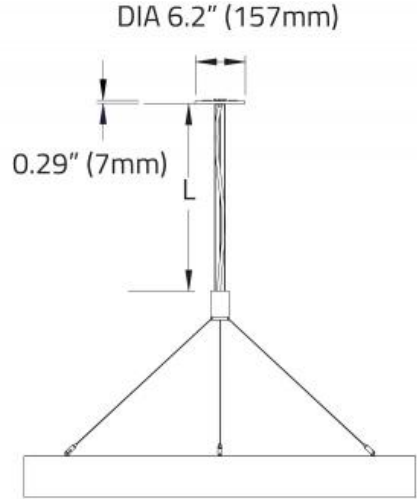

0000H RING™ - SUSPENDED

Hub Suspensions

Remote Driver (SS2)