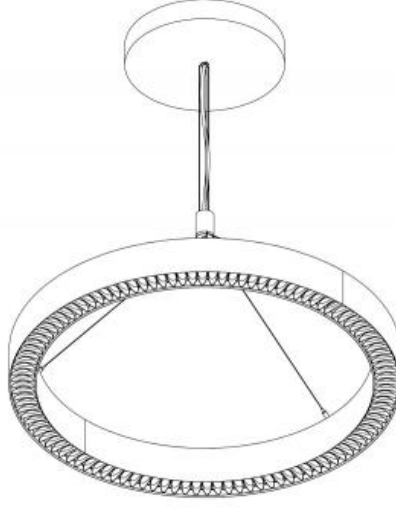

CO Not required

C1 Encelium/Zigbee

0000H RING™ - SUSPENDED

DIMENSIONAL DIAGRAMS

ISOMETRIC TOP VIEW

ISOMETRIC BOTTOM VIEW

Diameter	In (mm)
2ft	26.22" (666mm)
3ft	37.68" (957mm)
4ft	49.60" (1260mm)
5ft	61.60" (1565mm)
6ft	73.60" (1869mm)
7ft	85.60" (2174mm)

0000H RING™ - SUSPENDED

Hub Suspensions

Remote Driver (SS2)

Integral Driver - 2'-3' diameters (SS3)

Integral Driver - 4'-7' diameters (SS3)