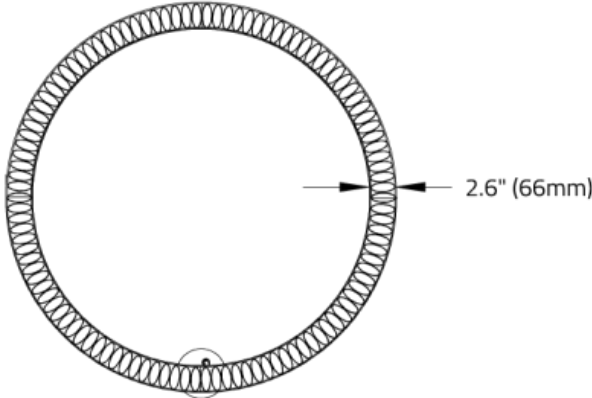

ISOMETRIC BOTTOM VIEW

Diameter	In (mm)
2ft	26.22" (666mm)
3ft	37.68" (957mm)
4ft	49.60" (1260mm)
5ft	61.60" (1565mm)
6ft	73.60" (1869mm)
7ft	85.60" (2174mm)