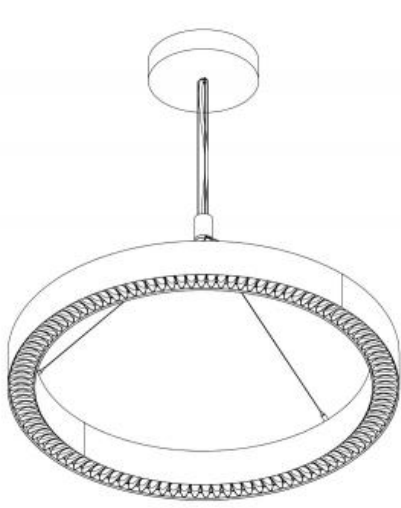

CO Not required

C1 Encelium/Zigbee

0000H RING™ - SUSPENDED

DIMENSIONAL DIAGRAMS

ISOMETRIC TOP VIEW

ISOMETRIC BOTTOM VIEW

Diameter	In (mm)
2ft	26.22" (666mm)
3ft	37.68" (957mm)
4ft	49.60" (1260mm)
5ft	61.60" (1565mm)
6ft	73.60" (1869mm)
7ft	85.60" (2174mm)

0000H RING™ - SUSPENDED

Hub Suspensions

Remote Driver (SS2)

Integral Driver - 2'-3' diameters (SS3)

Integral Driver - 4'-7' diameters (SS3)