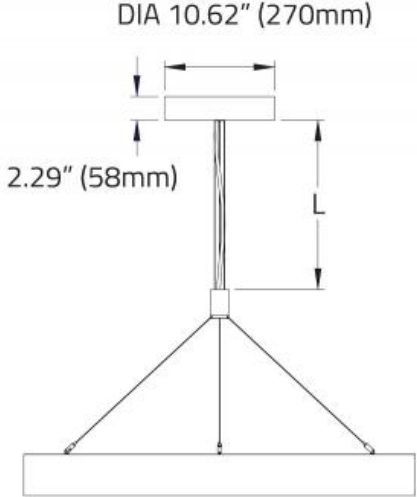

0000H RING™ - SUSPENDED

Hub Suspensions

Remote Driver (SS2)

Integral Driver - 2'-3' diameters (SS3)

Integral Driver - 4'-7' diameters (SS3)