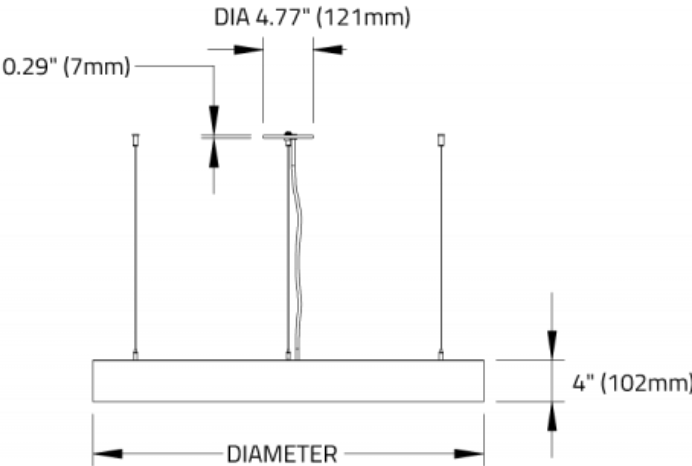

CO Not required

C1 Encelium/Zigbee

0000H RING™ - SUSPENDED

DIMENSIONAL DIAGRAMS

ISOMETRIC TOP VIEW

ISOMETRIC BOTTOM VIEW

Diameter	In (mm)
2ft	26.22" (666mm)
3ft	37.68" (957mm)
4ft	49.60" (1260mm)
5ft	61.60" (1565mm)
6ft	73.60" (1869mm)
7ft	85.60" (2174mm)