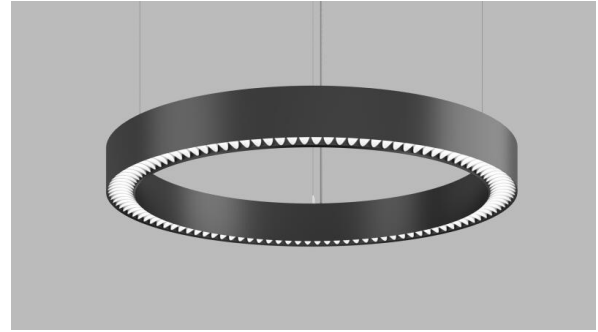

OOOOH RING™

SHORT SPECIFICATION SHEET

FIXTURE TYPE

FIXTURE CODE

QUANTITIES

1 HOW TO ORDER

1. LUMINAIRE

HLNP1P02 2ft, Direct, 5700 lms	HLNP1P03 3ft, Direct, 8400 lms	HLNP1P04 4ft, Direct, 11100 lms	HLNP1P05 5ft, Direct, 13900 lms
HLNP1P06 6ft, Direct, 16700 lms	HLNP1P07 7ft, Direct, 19100 lms	HLNP2P02 2ft, Direct/Indirect, 5700 lms Direct, 7500 lms Indirect	HLNP2P03 3ft, Direct/Indirect, 8400 lms Direct, 11100 lms Indirect
HLNP2P04 4ft, Direct/Indirect, 11100 lms Direct, 15000 lms Indirect	HLNP2P05 5ft, Direct/Indirect, 13900 lms Direct, 18500 lms Indirect	HLNP2P06 6ft, Direct/Indirect, 16700 lms Direct, 22200 lms Indirect	HLNP2P07 7ft, Direct/Indirect, 19100 lms Direct, 25000 lms Indirect

All data shown based on max values and white body with white louver. Longer than normal lead-times may apply, consult factory.

2. LOUVERS

LV2 Black	LV3 White	LV4 Satin Chrome	LV6 Satin Gold
LV9 Satin Champagne			