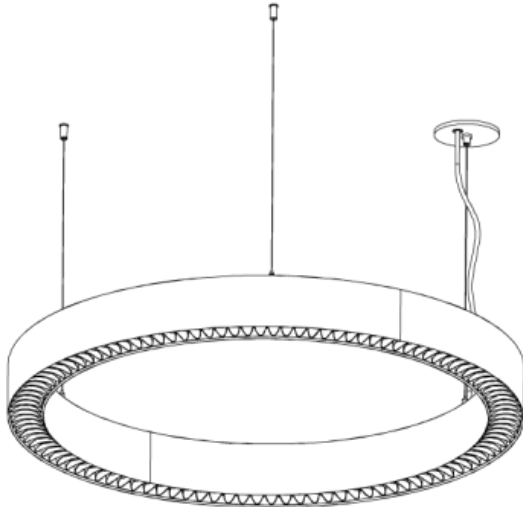

CO Not required

C1 Encelium/Zigbee

0000H RING™ - SUSPENDED

DIMENSIONAL DIAGRAMS

ISOMETRIC TOP VIEW

ISOMETRIC BOTTOM VIEW

Diameter	In (mm)
2ft	26.22" (666mm)
3ft	37.68" (957mm)
4ft	49.60" (1260mm)
5ft	61.60" (1565mm)
6ft	73.60" (1869mm)
7ft	85.60" (2174mm)

0000H RING™ - SUSPENDED

Hub Suspensions

Remote Driver (SS2)

Integral Driver - 2'-3' diameters (SS3)

Integral Driver - 4'-7' diameters (SS3)