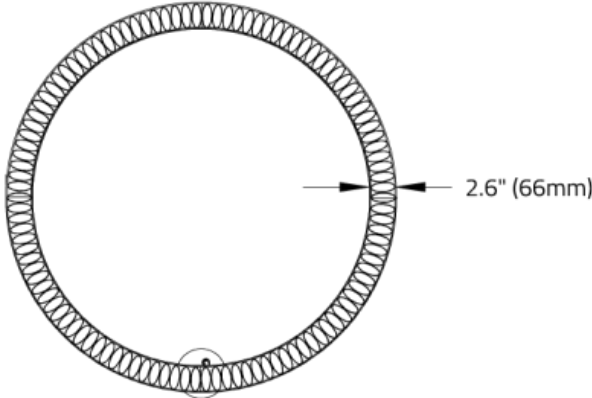

## O. CIRCUIT

**CS1** Single circuit

**CS2** Dual circuit

## DIMENSIONAL DIAGRAMS

ISOMETRIC TOP VIEW

ISOMETRIC BOTTOM VIEW

Diameter	In (mm)
2ft	26.22" (666mm)
3ft	37.68" (957mm)
4ft	49.60" (1260mm)
5ft	61.60" (1565mm)
6ft	73.60" (1869mm)
7ft	85.60" (2174mm)