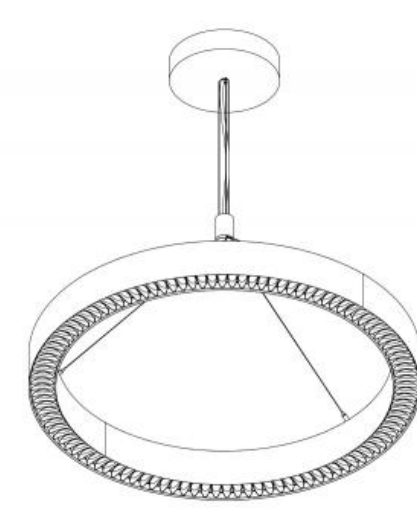

## DIMENSIONAL DIAGRAMS

ISOMETRIC TOP VIEW

ISOMETRIC BOTTOM VIEW

Diameter	In (mm)
2ft	26.22" (666mm)
3ft	37.68" (957mm)
4ft	49.60" (1260mm)
5ft	61.60" (1565mm)
6ft	73.60" (1869mm)
7ft	85.60" (2174mm)

# 0000H RING™ - SUSPENDED

Hub Suspensions

Remote Driver (SS2)

Integral Driver - 2'-3' diameters (SS3)

Integral Driver - 4'-7' diameters (SS3)