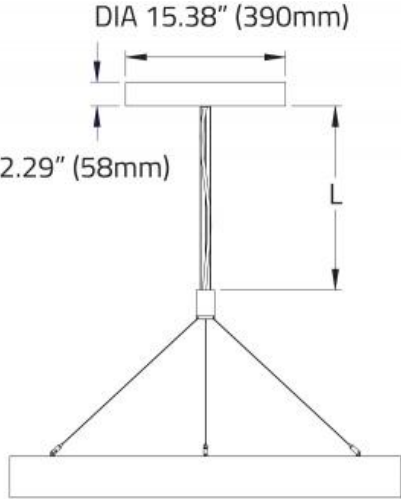

0000H RING™ - SUSPENDED

Hub Suspensions

Remote Driver (SS2)