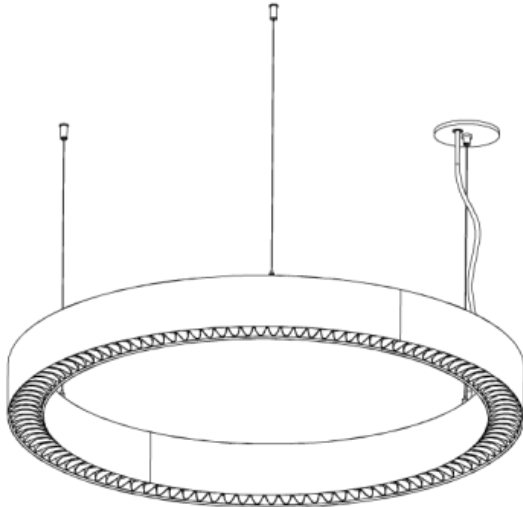

ISOMETRIC BOTTOM VIEW

Diameter	In (mm)
2ft	26.22" (666mm)
3ft	37.68" (957mm)
4ft	49.60" (1260mm)
5ft	61.60" (1565mm)
6ft	73.60" (1869mm)
7ft	85.60" (2174mm)