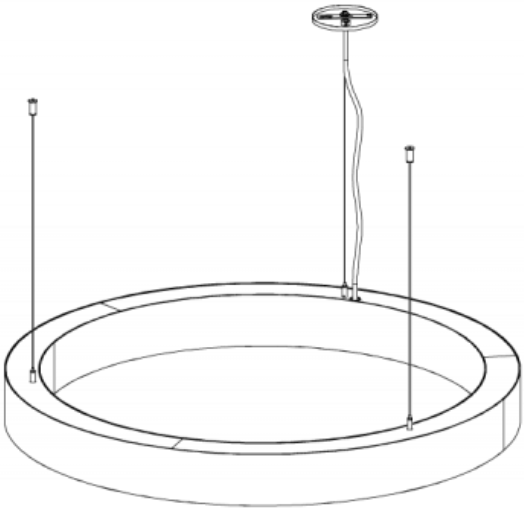

## O. CIRCUIT

**CS1** Single circuit

**CS2** Dual circuit

## DIMENSIONAL DIAGRAMS

ISOMETRIC TOP VIEW

ISOMETRIC BOTTOM VIEW

Diameter	In (mm)
2ft	26.22" (666mm)
3ft	37.68" (957mm)
4ft	49.60" (1260mm)
5ft	61.60" (1565mm)
6ft	73.60" (1869mm)
7ft	85.60" (2174mm)