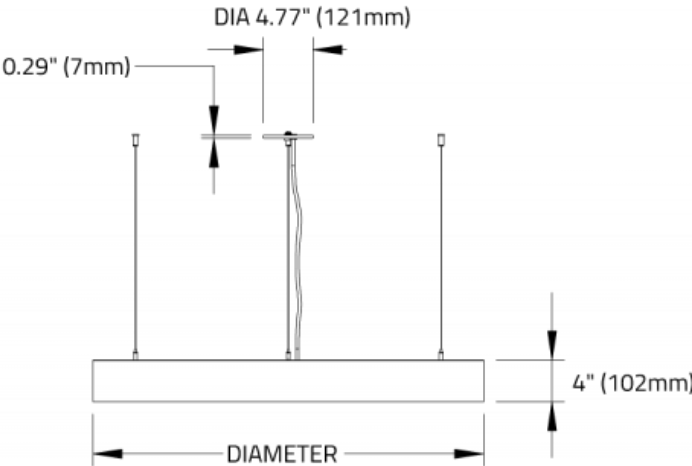

## O. CIRCUIT

**CS1** Single circuit

**CS2** Dual circuit

## DIMENSIONAL DIAGRAMS

ISOMETRIC TOP VIEW

ISOMETRIC BOTTOM VIEW

Diameter	In (mm)
2ft	26.22" (666mm)
3ft	37.68" (957mm)
4ft	49.60" (1260mm)
5ft	61.60" (1565mm)
6ft	73.60" (1869mm)
7ft	85.60" (2174mm)