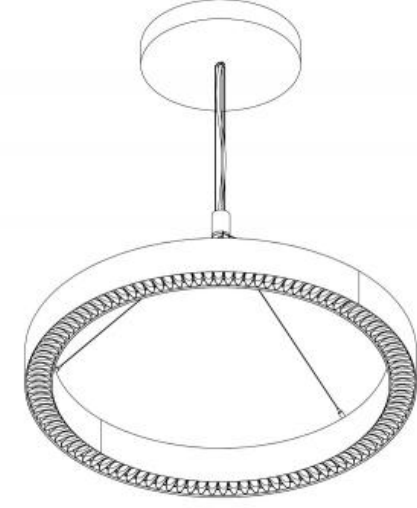

0000H RING™ - SUSPENDED

Hub Suspensions

Remote Driver (SS2)

Integral Driver - 2'-3' diameters (SS3)

Integral Driver - 4'-7' diameters (SS3)