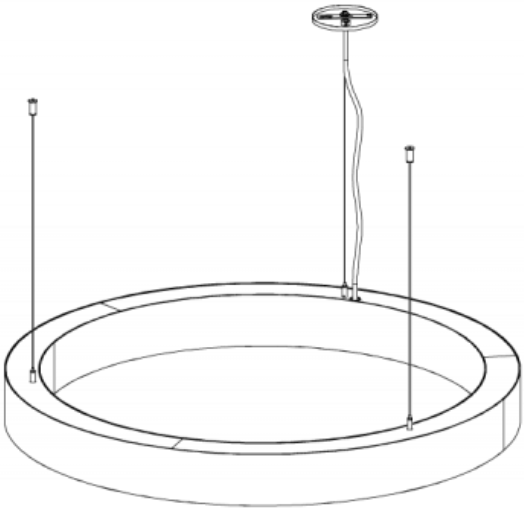

0000H RING™ - SUSPENDED

DIMENSIONAL DIAGRAMS

ISOMETRIC TOP VIEW