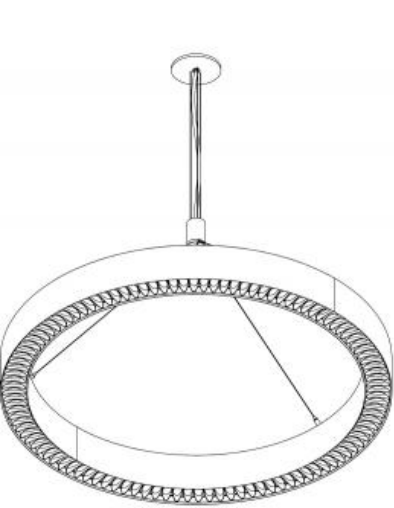

Available up to 4ft. Larger sizes available with visible seam, consult factory.

Volume Discounts are available on all acoustic products, contact the factory for a quote.

For accompanying non-illuminating acoustic panels see our Acoustic Circles, Quads and Triangles spec pages.

CO Not required

C1 Encelium/Zigbee

0000H RING™ - SUSPENDED

DIMENSIONAL DIAGRAMS

ISOMETRIC TOP VIEW

ISOMETRIC BOTTOM VIEW

Diameter	In (mm)
2ft	26.22" (666mm)
3ft	37.68" (957mm)
4ft	49.60" (1260mm)
5ft	61.60" (1565mm)
6ft	73.60" (1869mm)
7ft	85.60" (2174mm)

0000H RING™ - SUSPENDED

Hub Suspensions

Remote Driver (SS2)

Integral Driver - 2'-3' diameters (SS3)

Integral Driver - 4'-7' diameters (SS3)