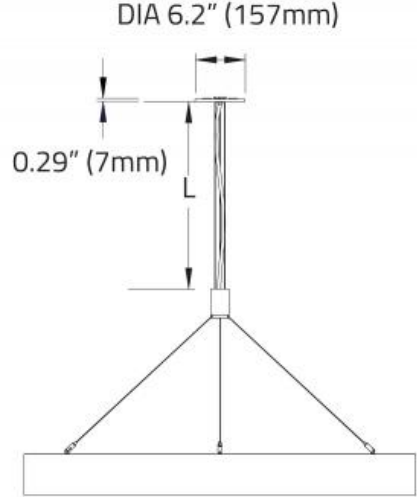

0000H RING™ - SUSPENDED

Hub Suspensions

Remote Driver (SS2)

Integral Driver - 2'-3' diameters (SS3)

Integral Driver - 4'-7' diameters (SS3)