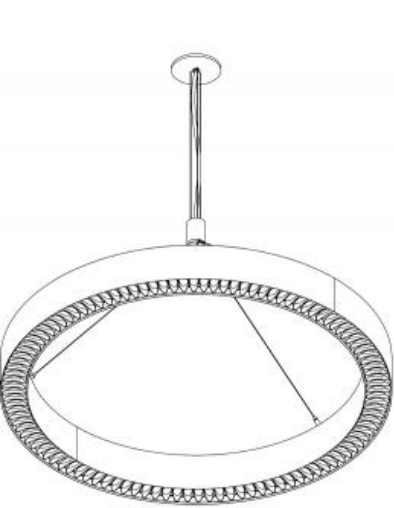

CO Not required

C1 Encelium/Zigbee

0000H RING™ - SUSPENDED

DIMENSIONAL DIAGRAMS

ISOMETRIC TOP VIEW

ISOMETRIC BOTTOM VIEW

Diameter	In (mm)
2ft	26.22" (666mm)
3ft	37.68" (957mm)
4ft	49.60" (1260mm)
5ft	61.60" (1565mm)
6ft	73.60" (1869mm)
7ft	85.60" (2174mm)

0000H RING™ - SUSPENDED

Hub Suspensions

Remote Driver (SS2)

Integral Driver - 2'-3' diameters (SS3)

Integral Driver - 4'-7' diameters (SS3)