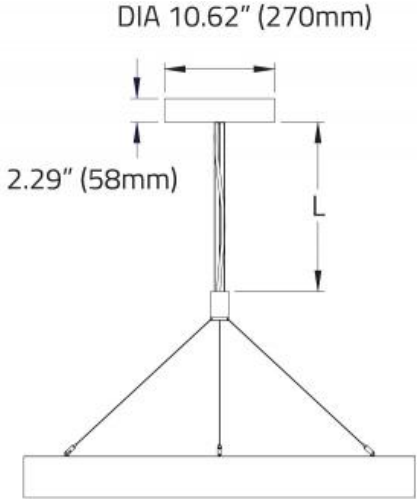

0000H RING™ - SUSPENDED

Hub Suspensions

Remote Driver (SS2)