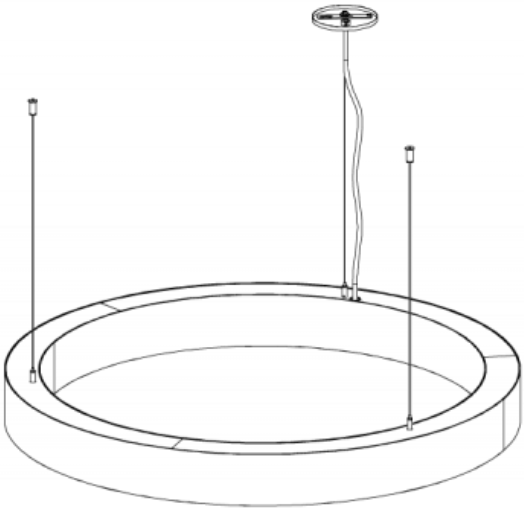

AP26 Sesame Gray

AP27 Black

Available up to 4ft. Larger sizes available with visible seam, consult factory.

Volume Discounts are available on all acoustic products, contact the factory for a quote.

For accompanying non-illuminating acoustic panels see our Acoustic Circles, Quads and Triangles spec pages.

CO Not required

C1 Encelium/Zigbee

0000H RING™ - SUSPENDED

DIMENSIONAL DIAGRAMS

ISOMETRIC TOP VIEW

ISOMETRIC BOTTOM VIEW

Diameter	In (mm)
2ft	26.22" (666mm)
3ft	37.68" (957mm)
4ft	49.60" (1260mm)
5ft	61.60" (1565mm)
6ft	73.60" (1869mm)
7ft	85.60" (2174mm)