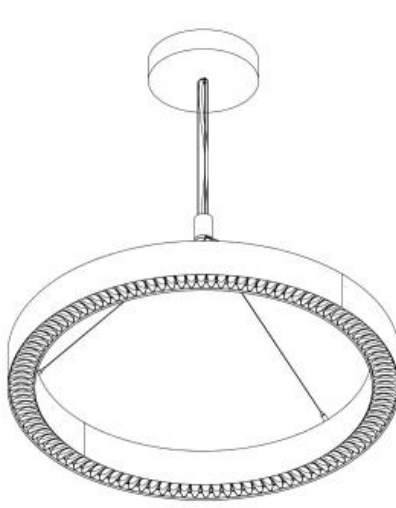

Available up to 4ft. Larger sizes available with visible seam, consult factory.

Volume Discounts are available on all acoustic products, contact the factory for a quote.

For accompanying non-illuminating acoustic panels see our Acoustic Circles, Quads and Triangles spec pages.

CO Not required

C1 Encelium/Zigbee

0000H RING™ - SUSPENDED

DIMENSIONAL DIAGRAMS

ISOMETRIC TOP VIEW

ISOMETRIC BOTTOM VIEW

Diameter	In (mm)
2ft	26.22" (666mm)
3ft	37.68" (957mm)
4ft	49.60" (1260mm)
5ft	61.60" (1565mm)
6ft	73.60" (1869mm)
7ft	85.60" (2174mm)

0000H RING™ - SUSPENDED

Hub Suspensions

Remote Driver (SS2)

Integral Driver - 2'-3' diameters (SS3)

Integral Driver - 4'-7' diameters (SS3)