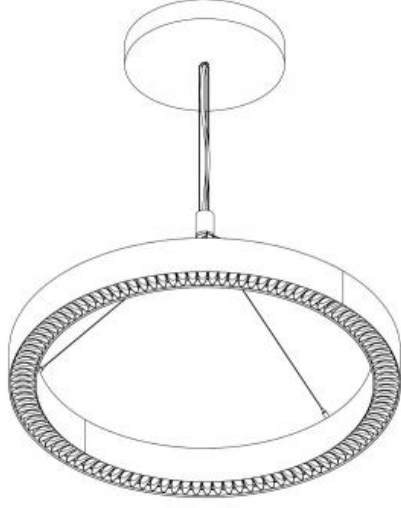

CO Not required

C1 Encelium/Zigbee

0000H RING™ - SUSPENDED

DIMENSIONAL DIAGRAMS

ISOMETRIC TOP VIEW

ISOMETRIC BOTTOM VIEW

Diameter	In (mm)
2ft	26.22" (666mm)
3ft	37.68" (957mm)
4ft	49.60" (1260mm)
5ft	61.60" (1565mm)
6ft	73.60" (1869mm)
7ft	85.60" (2174mm)

0000H RING™ - SUSPENDED

Hub Suspensions

Remote Driver (SS2)

Integral Driver - 2'-3' diameters (SS3)

Integral Driver - 4'-7' diameters (SS3)