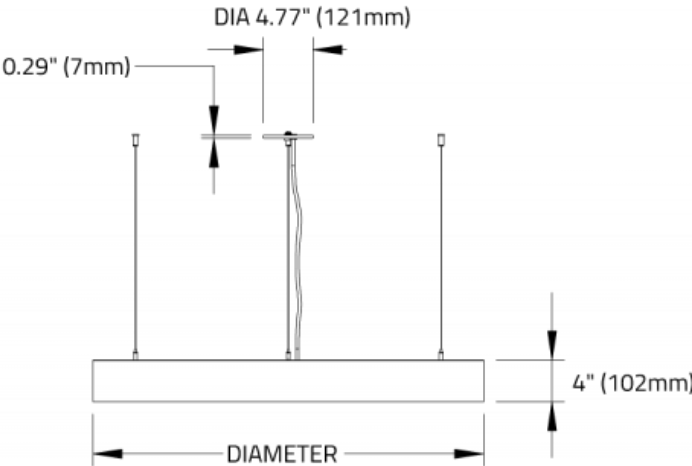

0000H RING™ - SUSPENDED

DIMENSIONAL DIAGRAMS

ISOMETRIC TOP VIEW