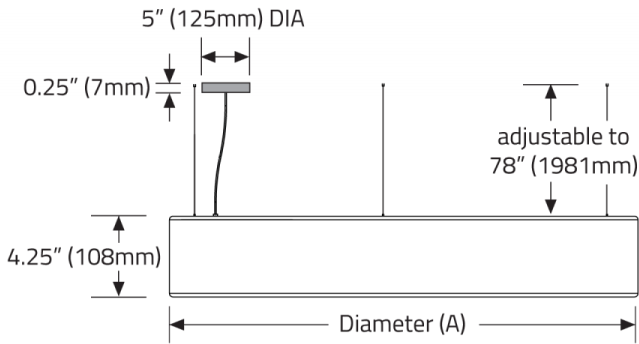

AP27 Black

60" available with visible seams, consult factory.

Other finishes available. Consult factory.

POLO™ - SUSPENDED

DIMENSIONAL DIAGRAMS

SS1 VERTICAL, REMOTE DRIVER

SS3 VERTICAL - INTEGRAL DRIVER

Canopy size: 11" (280MM) DIA:

- PLPD1P02 (LFA050,LFA065,LFA100,LFA130)
- PLPD1P03 (LFA050,LFA065,LFA100,LFA130)
- PLPD1P04 (LFA050,LFA065)
- PLPD1P05 (LFA050,LFA065)

13.4" (340MM) DIA:

- PLPD1P04 (LFA100,LFA130)

15.4" (391MM) DIA:

- PLPD1P05 (LFA100,LFA130)

13.4" (340MM) DIA:

- PLPD1P04 (LFA100,LFA130)

15.4" (391MM) DIA:

- PLPD1P05 (LFA100,LFA130)

POLO™ - SUSPENDED

ISOMETRIC VIEW

CODE	DIAMETER (A)	DIAMETER (B)	WIDTH
PLPD1P02	24.5" (622mm)	15.5" (394mm)	4.5" (114mm)
PLPD1P03	36.6" (930mm)	26.9" (683mm)	5" (127mm)
PLPD1P04	48.7" (1237mm)	38.7" (983mm)	5" (127mm)
PLPD1P05	61.3" (1556mm)	51" (1295mm)	5" (127mm)