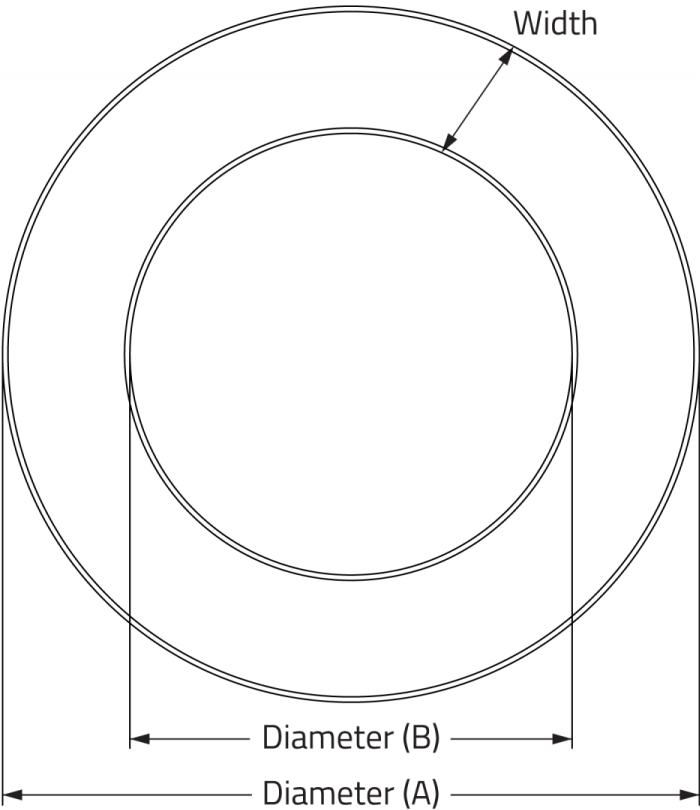

- PLPD1P02 (LFA050,LFA065,LFA100,LFA130)
- PLPD1P03 (LFA050,LFA065,LFA100,LFA130)
- PLPD1P04 (LFA050,LFA065)
- PLPD1P05 (LFA050,LFA065)

13.4" (340MM) DIA:

- PLPD1P04 (LFA100,LFA130)

15.4" (391MM) DIA:

- PLPD1P05 (LFA100,LFA130)

SS2 HUB - REMOTE DRIVER

SS4 HUB - INTEGRAL DRIVER

Canopy size: 11" (280MM) DIA:

- PLPD1P02 (LFA050,LFA065,LFA100,LFA130)
- PLPD1P03 (LFA050,LFA065,LFA100,LFA130)
- PLPD1P04 (LFA050,LFA065)
- PLPD1P05 (LFA050,LFA065)

13.4" (340MM) DIA:

- PLPD1P04 (LFA100,LFA130)

15.4" (391MM) DIA:

- PLPD1P05 (LFA100,LFA130)

POLO™ - SUSPENDED

ISOMETRIC VIEW

CODE	DIAMETER (A)	DIAMETER (B)	WIDTH
PLPD1P02	24.5" (622mm)	15.5" (394mm)	4.5" (114mm)
PLPD1P03	36.6" (930mm)	26.9" (683mm)	5" (127mm)
PLPD1P04	48.7" (1237mm)	38.7" (983mm)	5" (127mm)
PLPD1P05	61.3" (1556mm)	51" (1295mm)	5" (127mm)