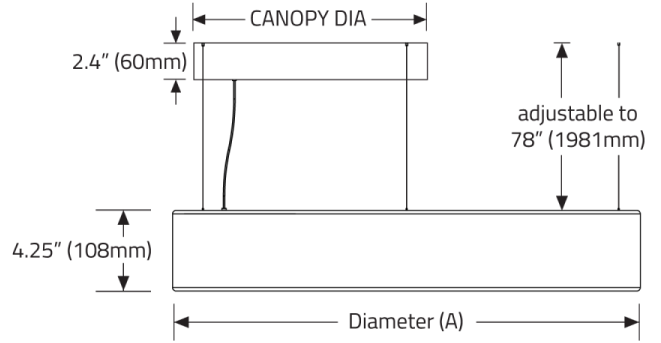

60" available with visible seams, consult factory.

Other finishes available. Consult factory.

## DIMENSIONAL DIAGRAMS

SS1 VERTICAL, REMOTE DRIVER

SS3 VERTICAL - INTEGRAL DRIVER

**Canopy size: 11" (280MM) DIA:**

- PLPD1P02 (LFA050,LFA065,LFA100,LFA130)
- PLPD1P03 (LFA050,LFA065,LFA100,LFA130)
- PLPD1P04 (LFA050,LFA065)
- PLPD1P05 (LFA050,LFA065)

**13.4" (340MM) DIA:**

- PLPD1P04 (LFA100,LFA130)

**15.4" (391MM) DIA:**

- PLPD1P05 (LFA100,LFA130)

**POLO™ - SUSPENDED**

ISOMETRIC VIEW

CODE	DIAMETER (A)	DIAMETER (B)	WIDTH
PLPD1P02	24.5" (622mm)	15.5" (394mm)	4.5" (114mm)
PLPD1P03	36.6" (930mm)	26.9" (683mm)	5" (127mm)
PLPD1P04	48.7" (1237mm)	38.7" (983mm)	5" (127mm)
PLPD1P05	61.3" (1556mm)	51" (1295mm)	5" (127mm)