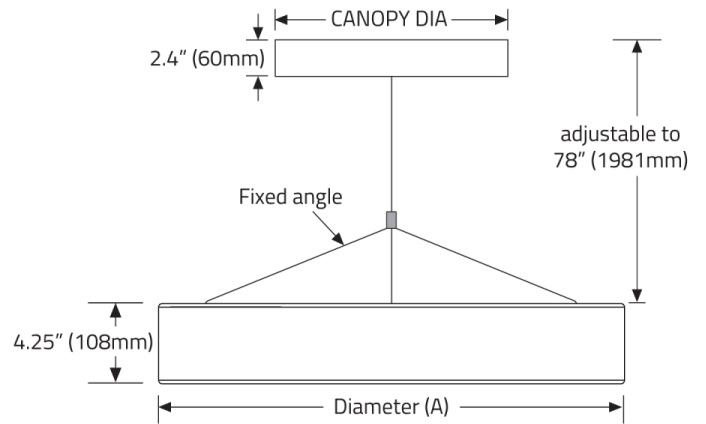

AP27 Black

60" available with visible seams, consult factory.

Other finishes available. Consult factory.

POLO™ - SUSPENDED

DIMENSIONAL DIAGRAMS

SS1 VERTICAL, REMOTE DRIVER

SS3 VERTICAL - INTEGRAL DRIVER

Canopy size: 11" (280MM) DIA:

- PLPD1P02 (LFA050,LFA065,LFA100,LFA130)
- PLPD1P03 (LFA050,LFA065,LFA100,LFA130)
- PLPD1P04 (LFA050,LFA065)
- PLPD1P05 (LFA050,LFA065)

13.4" (340MM) DIA:

- PLPD1P04 (LFA100,LFA130)

15.4" (391MM) DIA:

- PLPD1P05 (LFA100,LFA130)

SS2 HUB - REMOTE DRIVER

SS4 HUB - INTEGRAL DRIVER

Canopy size: 11" (280MM) DIA:

- PLPD1P02 (LFA050,LFA065,LFA100,LFA130)
- PLPD1P03 (LFA050,LFA065,LFA100,LFA130)
- PLPD1P04 (LFA050,LFA065)
- PLPD1P05 (LFA050,LFA065)

13.4" (340MM) DIA:

- PLPD1P04 (LFA100,LFA130)

15.4" (391MM) DIA:

- PLPD1P05 (LFA100,LFA130)

POLO™ - SUSPENDED

ISOMETRIC VIEW

CODE	DIAMETER (A)	DIAMETER (B)	WIDTH
PLPD1P02	24.5" (622mm)	15.5" (394mm)	4.5" (114mm)
PLPD1P03	36.6" (930mm)	26.9" (683mm)	5" (127mm)
PLPD1P04	48.7" (1237mm)	38.7" (983mm)	5" (127mm)
PLPD1P05	61.3" (1556mm)	51" (1295mm)	5" (127mm)