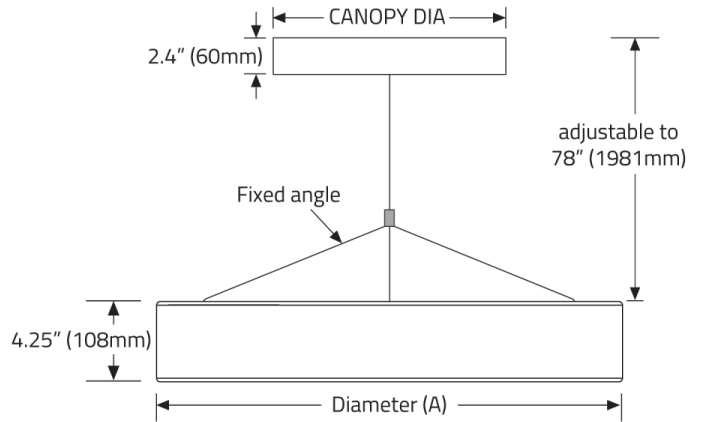

## DIMENSIONAL DIAGRAMS

SS1 VERTICAL, REMOTE DRIVER

SS3 VERTICAL - INTEGRAL DRIVER

**Canopy size: 11" (280MM) DIA:**

- PLPD1P02 (LFA050,LFA065,LFA100,LFA130)
- PLPD1P03 (LFA050,LFA065,LFA100,LFA130)
- PLPD1P04 (LFA050,LFA065)
- PLPD1P05 (LFA050,LFA065)

**13.4" (340MM) DIA:**

- PLPD1P04 (LFA100,LFA130)

**15.4" (391MM) DIA:**

- PLPD1P05 (LFA100,LFA130)

SS2 HUB - REMOTE DRIVER

SS4 HUB - INTEGRAL DRIVER

**Canopy size: 11" (280MM) DIA:**

- PLPD1P02 (LFA050,LFA065,LFA100,LFA130)
- PLPD1P03 (LFA050,LFA065,LFA100,LFA130)
- PLPD1P04 (LFA050,LFA065)
- PLPD1P05 (LFA050,LFA065)

**13.4" (340MM) DIA:**

- PLPD1P04 (LFA100,LFA130)

**15.4" (391MM) DIA:**

- PLPD1P05 (LFA100,LFA130)

**POLO™ - SUSPENDED**

ISOMETRIC VIEW

CODE	DIAMETER (A)	DIAMETER (B)	WIDTH
PLPD1P02	24.5" (622mm)	15.5" (394mm)	4.5" (114mm)
PLPD1P03	36.6" (930mm)	26.9" (683mm)	5" (127mm)
PLPD1P04	48.7" (1237mm)	38.7" (983mm)	5" (127mm)
PLPD1P05	61.3" (1556mm)	51" (1295mm)	5" (127mm)