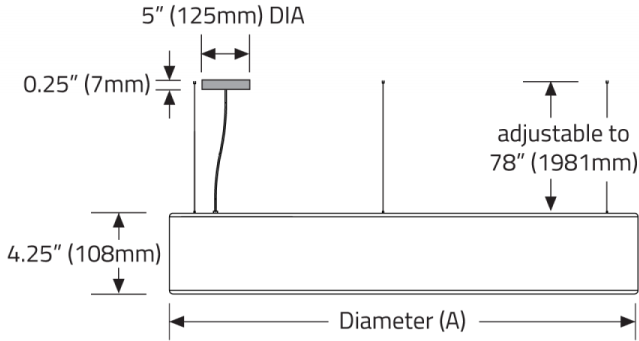

POLO™ - SUSPENDED

DIMENSIONAL DIAGRAMS

SS1 VERTICAL, REMOTE DRIVER