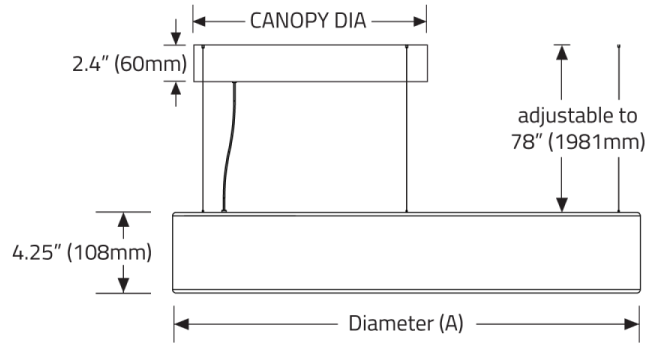

AP27 Black

60" available with visible seams, consult factory.

Other finishes available. Consult factory.

POLO™ - SUSPENDED

DIMENSIONAL DIAGRAMS

SS1 VERTICAL, REMOTE DRIVER

SS3 VERTICAL - INTEGRAL DRIVER

Canopy size: 11" (280MM) DIA:

- PLPD1P02 (LFA050,LFA065,LFA100,LFA130)
- PLPD1P03 (LFA050,LFA065,LFA100,LFA130)
- PLPD1P04 (LFA050,LFA065)
- PLPD1P05 (LFA050,LFA065)

13.4" (340MM) DIA:

- PLPD1P04 (LFA100,LFA130)

15.4" (391MM) DIA:

- PLPD1P05 (LFA100,LFA130)

13.4" (340MM) DIA:

- PLPD1P04 (LFA100,LFA130)

15.4" (391MM) DIA:

- PLPD1P05 (LFA100,LFA130)

POLO™ - SUSPENDED

ISOMETRIC VIEW

CODE	DIAMETER (A)	DIAMETER (B)	WIDTH
PLPD1P02	24.5" (622mm)	15.5" (394mm)	4.5" (114mm)
PLPD1P03	36.6" (930mm)	26.9" (683mm)	5" (127mm)
PLPD1P04	48.7" (1237mm)	38.7" (983mm)	5" (127mm)
PLPD1P05	61.3" (1556mm)	51" (1295mm)	5" (127mm)