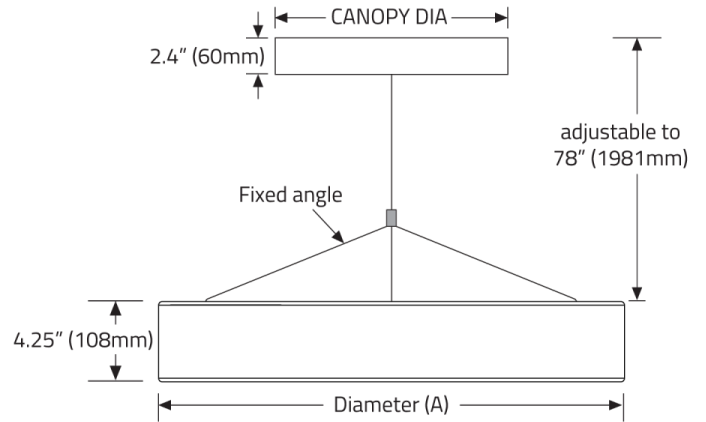

## DIMENSIONAL DIAGRAMS

SS1 VERTICAL, REMOTE DRIVER

SS3 VERTICAL - INTEGRAL DRIVER

**Canopy size: 11" (280MM) DIA:**

- PLPD1P02 (LFA050,LFA065,LFA100,LFA130)
- PLPD1P03 (LFA050,LFA065,LFA100,LFA130)
- PLPD1P04 (LFA050,LFA065)
- PLPD1P05 (LFA050,LFA065)

**13.4" (340MM) DIA:**

- PLPD1P04 (LFA100,LFA130)

**15.4" (391MM) DIA:**

- PLPD1P05 (LFA100,LFA130)

SS2 HUB - REMOTE DRIVER

SS4 HUB - INTEGRAL DRIVER

**Canopy size: 11" (280MM) DIA:**

- PLPD1P02 (LFA050,LFA065,LFA100,LFA130)
- PLPD1P03 (LFA050,LFA065,LFA100,LFA130)
- PLPD1P04 (LFA050,LFA065)
- PLPD1P05 (LFA050,LFA065)

**13.4" (340MM) DIA:**

- PLPD1P04 (LFA100,LFA130)

**15.4" (391MM) DIA:**

- PLPD1P05 (LFA100,LFA130)

**POLO™ - SUSPENDED**

ISOMETRIC VIEW

CODE	DIAMETER (A)	DIAMETER (B)	WIDTH
PLPD1P02	24.5" (622mm)	15.5" (394mm)	4.5" (114mm)
PLPD1P03	36.6" (930mm)	26.9" (683mm)	5" (127mm)
PLPD1P04	48.7" (1237mm)	38.7" (983mm)	5" (127mm)
PLPD1P05	61.3" (1556mm)	51" (1295mm)	5" (127mm)