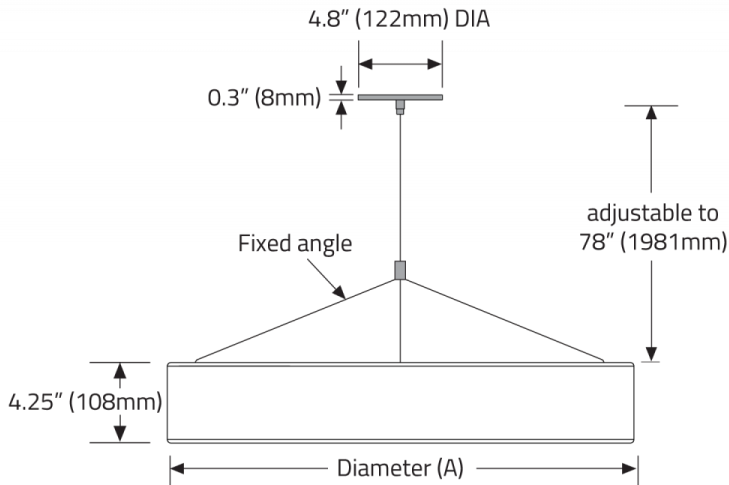

AP27 Black

60" available with visible seams, consult factory.

Other finishes available. Consult factory.

POLO™ - SUSPENDED

DIMENSIONAL DIAGRAMS

SS1 VERTICAL, REMOTE DRIVER

SS3 VERTICAL - INTEGRAL DRIVER

Canopy size: 11" (280MM) DIA:

- PLPD1P02 (LFA050,LFA065,LFA100,LFA130)
- PLPD1P03 (LFA050,LFA065,LFA100,LFA130)
- PLPD1P04 (LFA050,LFA065)
- PLPD1P05 (LFA050,LFA065)

13.4" (340MM) DIA:

- PLPD1P04 (LFA100,LFA130)

15.4" (391MM) DIA:

- PLPD1P05 (LFA100,LFA130)

SS2 HUB - REMOTE DRIVER

SS4 HUB - INTEGRAL DRIVER

Canopy size: 11" (280MM) DIA:

- PLPD1P02 (LFA050,LFA065,LFA100,LFA130)
- PLPD1P03 (LFA050,LFA065,LFA100,LFA130)
- PLPD1P04 (LFA050,LFA065)
- PLPD1P05 (LFA050,LFA065)

13.4" (340MM) DIA:

- PLPD1P04 (LFA100,LFA130)

15.4" (391MM) DIA:

- PLPD1P05 (LFA100,LFA130)

POLO™ - SUSPENDED

ISOMETRIC VIEW

CODE	DIAMETER (A)	DIAMETER (B)	WIDTH
PLPD1P02	24.5" (622mm)	15.5" (394mm)	4.5" (114mm)
PLPD1P03	36.6" (930mm)	26.9" (683mm)	5" (127mm)
PLPD1P04	48.7" (1237mm)	38.7" (983mm)	5" (127mm)
PLPD1P05	61.3" (1556mm)	51" (1295mm)	5" (127mm)