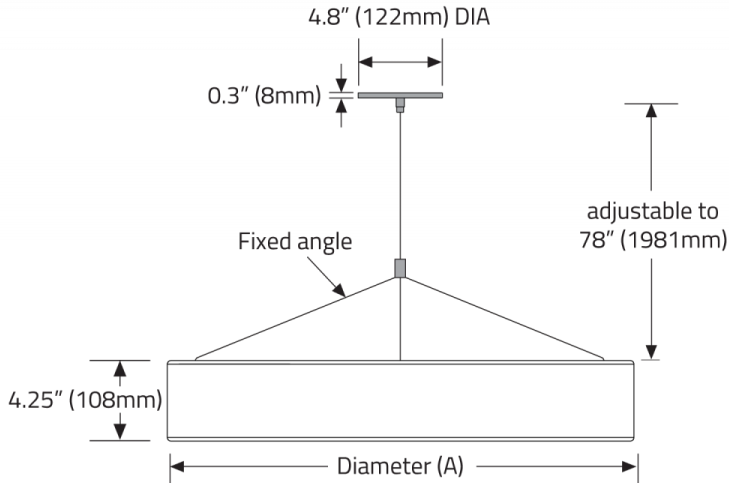

## DIMENSIONAL DIAGRAMS

SS1 VERTICAL, REMOTE DRIVER

SS3 VERTICAL - INTEGRAL DRIVER

**Canopy size: 11" (280MM) DIA:**

- PLPD1P02 (LFA050,LFA065,LFA100,LFA130)
- PLPD1P03 (LFA050,LFA065,LFA100,LFA130)
- PLPD1P04 (LFA050,LFA065)
- PLPD1P05 (LFA050,LFA065)

**13.4" (340MM) DIA:**

- PLPD1P04 (LFA100,LFA130)

**15.4" (391MM) DIA:**

- PLPD1P05 (LFA100,LFA130)

SS2 HUB - REMOTE DRIVER

SS4 HUB - INTEGRAL DRIVER

**Canopy size: 11" (280MM) DIA:**

- PLPD1P02 (LFA050,LFA065,LFA100,LFA130)
- PLPD1P03 (LFA050,LFA065,LFA100,LFA130)
- PLPD1P04 (LFA050,LFA065)
- PLPD1P05 (LFA050,LFA065)

**13.4" (340MM) DIA:**

- PLPD1P04 (LFA100,LFA130)

**15.4" (391MM) DIA:**

- PLPD1P05 (LFA100,LFA130)

**POLO™ - SUSPENDED**

ISOMETRIC VIEW

CODE	DIAMETER (A)	DIAMETER (B)	WIDTH
PLPD1P02	24.5" (622mm)	15.5" (394mm)	4.5" (114mm)
PLPD1P03	36.6" (930mm)	26.9" (683mm)	5" (127mm)
PLPD1P04	48.7" (1237mm)	38.7" (983mm)	5" (127mm)
PLPD1P05	61.3" (1556mm)	51" (1295mm)	5" (127mm)