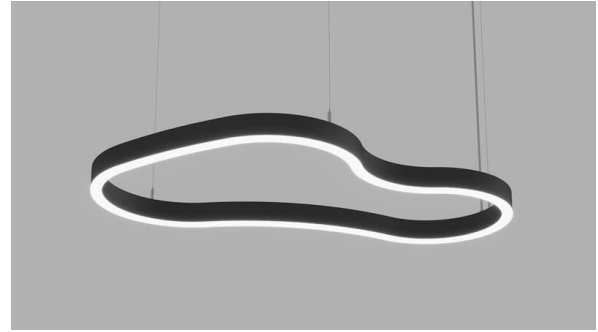

PUZZLE™

SHORT SPECIFICATION SHEET

FIXTURE TYPE

FIXTURE CODE

QUANTITIES

1 HOW TO ORDER

1. Choose Shape and Size

Select from one of the following 5 shapes. Three sizes per Shape, consult dimensional diagrams for actual sizes.

SHAPE "A"

PULP1P01 A1, Direct, 3200 lms

PULP1P02 A2, Direct, 5100 lms

PULP1P03 A3, Direct, 7000 lms

PULP2P01 A1, Direct/Indirect,
6700 lms

PULP2P02 A2 Direct/Indirect,
10300 lms

PULP2P03 A3 Direct/Indirect,
14100 lms

SHAPE "B"

PULP1P04 B1 Direct, 3000 lms

PULP1P05 B2 Direct, 4800 lms

PULP1P06 B3 Direct, 6600 lms

PULP2P04 B1, Direct/Indirect,
5700 lms

PULP2P05 B2, Direct/Indirect,
9500 lms

PULP2P06 B3 Direct/Indirect,
13400 lms