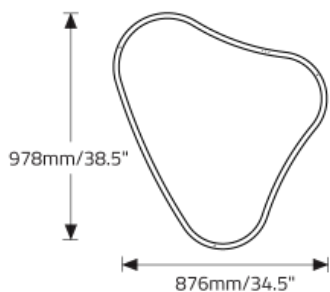

## SHAPE "D"

Code	PULC1C10	PULC1C11	PULC1C12
Size	D1	D2	D3
Light Direction	Direct	Direct	Direct
Wattage	39	61	85
Delivered lms	3200	5000	7000
LPW	83	83	83

## SHAPE "E"

Code	PULC1C13	PULC1C14	PULC1C15
Size	E1	E2	E3
Light Direction	Direct	Direct	Direct
Wattage	36	61	83
Delivered lms	3000	5000	7000
LPW	83	83	83

## DIMENSIONAL DIAGRAMS

A1, A2, A3

**A1**

**A2**

**A3**

B1, B2, B3

**B1**

**B2**