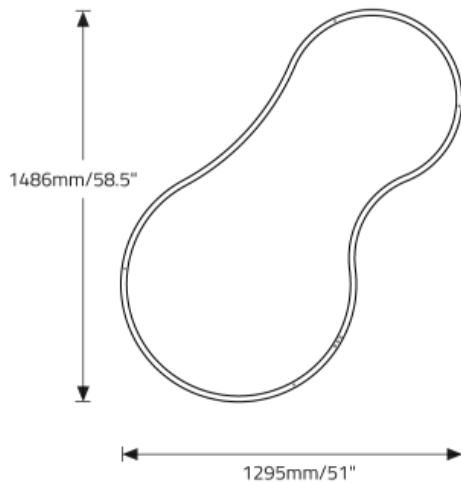

### SHAPE "C"

Code	PULC1C07	PULC1C08	PULC1C09
Size	C1	C2	C3
Light Direction	Direct	Direct	Direct
Wattage	36	59	81
Delivered lms	3000	4800	6600
LPW	83	83	83

## SHAPE "D"

Code	PULC1C10	PULC1C11	PULC1C12
Size	D1	D2	D3
Light Direction	Direct	Direct	Direct
Wattage	39	61	85
Delivered lms	3200	5000	7000
LPW	83	83	83

## SHAPE "E"

Code	PULC1C13	PULC1C14	PULC1C15
Size	E1	E2	E3
Light Direction	Direct	Direct	Direct
Wattage	36	61	83
Delivered lms	3000	5000	7000
LPW	83	83	83

## DIMENSIONAL DIAGRAMS

A1, A2, A3

**A1**

**A2**

**A3**

B1, B2, B3

**B1**

**B2**