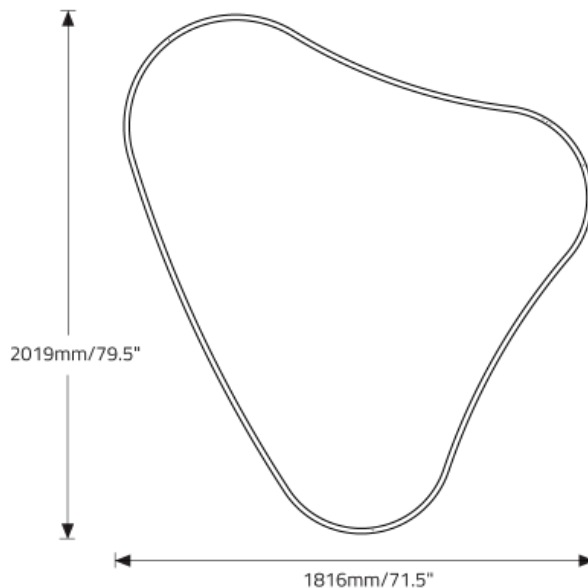

### SHAPE "C"

Code	PULC1C07	PULC1C08	PULC1C09
Size	C1	C2	C3
Light Direction	Direct	Direct	Direct
Wattage	36	59	81
Delivered lms	3000	4800	6600
LPW	83	83	83

## SHAPE "D"

Code	PULC1C10	PULC1C11	PULC1C12
Size	D1	D2	D3
Light Direction	Direct	Direct	Direct
Wattage	39	61	85
Delivered lms	3200	5000	7000
LPW	83	83	83

## SHAPE "E"

Code	PULC1C13	PULC1C14	PULC1C15
Size	E1	E2	E3
Light Direction	Direct	Direct	Direct
Wattage	36	61	83
Delivered lms	3000	5000	7000
LPW	83	83	83

## DIMENSIONAL DIAGRAMS

A1, A2, A3

**A1**

**A2**

**A3**

B1, B2, B3

**B1**

**B2**