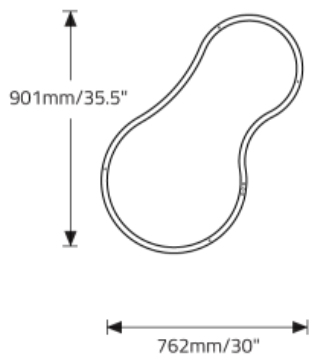

## SHAPE "D"

Code	PULC1C10	PULC1C11	PULC1C12
Size	D1	D2	D3
Light Direction	Direct	Direct	Direct
Wattage	39	61	85
Delivered lms	3200	5000	7000
LPW	83	83	83

## SHAPE "E"

Code	PULC1C13	PULC1C14	PULC1C15
Size	E1	E2	E3
Light Direction	Direct	Direct	Direct
Wattage	36	61	83
Delivered lms	3000	5000	7000
LPW	83	83	83

## DIMENSIONAL DIAGRAMS

A1, A2, A3

**A1**

**A2**

**A3**

B1, B2, B3

**B1**

**B2**