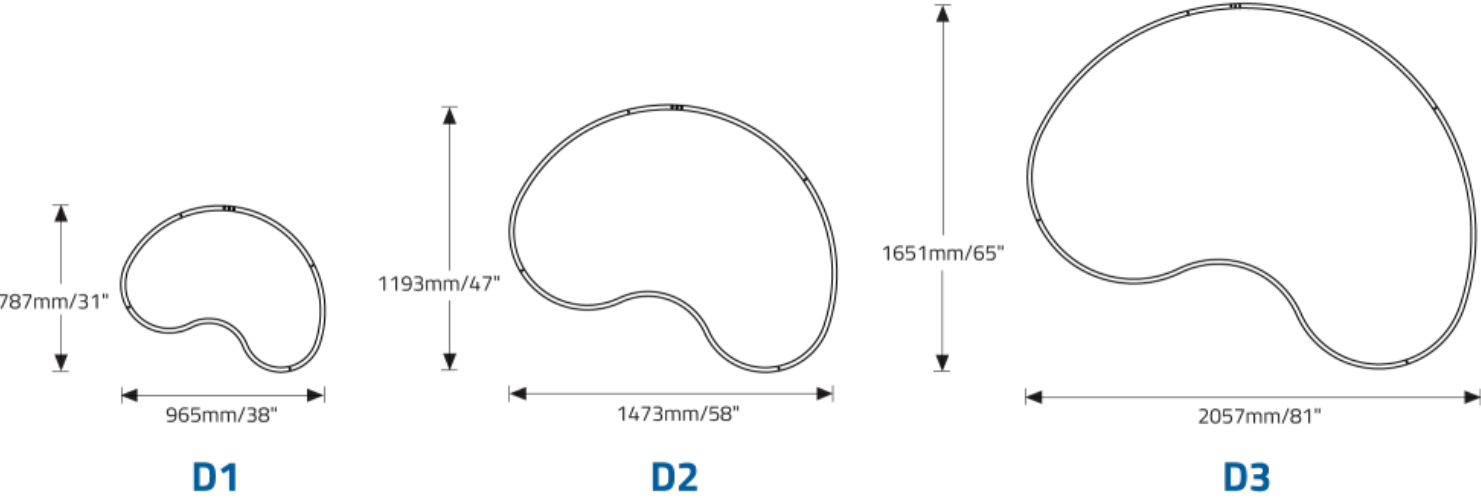

## SHAPE "D"

Code	PULC1C10	PULC1C11	PULC1C12
Size	D1	D2	D3
Light Direction	Direct	Direct	Direct
Wattage	39	61	85
Delivered lms	3200	5000	7000
LPW	83	83	83

## DIMENSIONAL DIAGRAMS

A1, A2, A3

**A1**

**A2**

**A3**

B1, B2, B3

**B1**

**B2**

# PUZZLE™ - CEILING

C1, C2, C3

D1, D2, D3