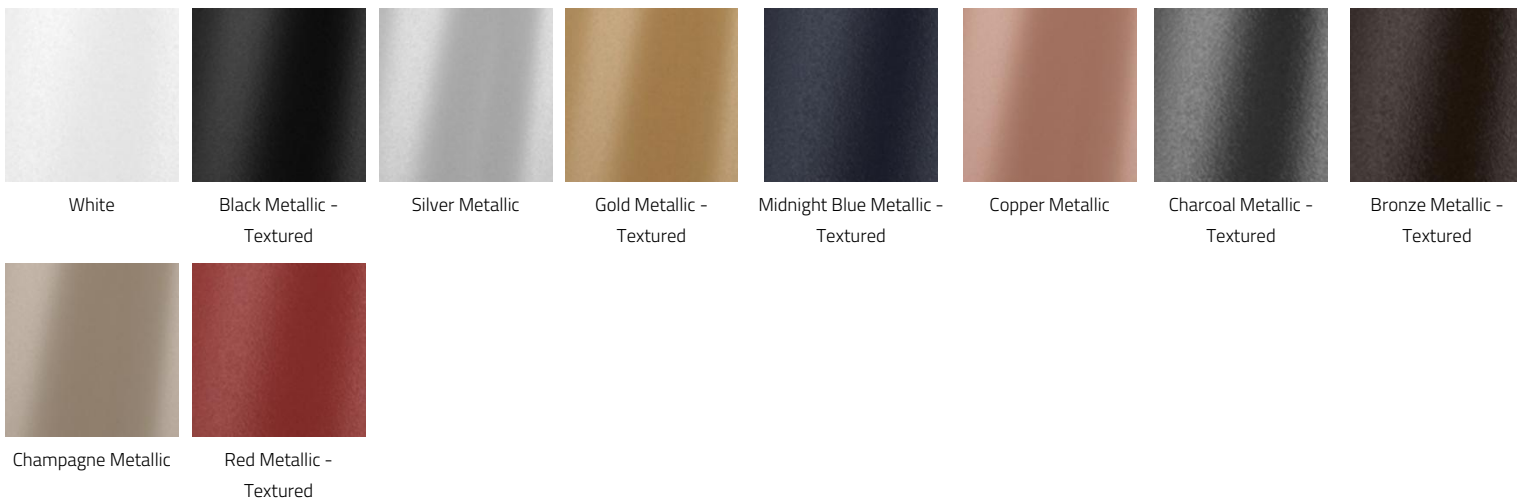

PUZZLE™ - CEILING

SHAPE "D"

Code	PULC1C10	PULC1C11	PULC1C12
Size	D1	D2	D3
Light Direction	Direct	Direct	Direct
Wattage	39	61	85
Delivered lms	3200	5000	7000
LPW	83	83	83

SHAPE "E"

Code	PULC1C13	PULC1C14	PULC1C15
Size	E1	E2	E3
Light Direction	Direct	Direct	Direct
Wattage	36	61	83
Delivered lms	3000	5000	7000
LPW	83	83	83

FINISH

APPROVALS