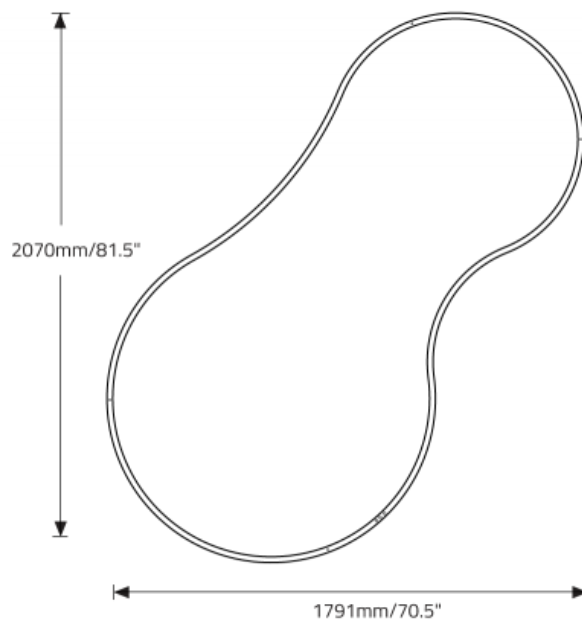

### SHAPE "C"

Code	PULC1C07	PULC1C08	PULC1C09
Size	C1	C2	C3
Light Direction	Direct	Direct	Direct
Wattage	36	59	81
Delivered lms	3000	4800	6600
LPW	83	83	83

## SHAPE "D"

Code	PULC1C10	PULC1C11	PULC1C12
Size	D1	D2	D3
Light Direction	Direct	Direct	Direct
Wattage	39	61	85
Delivered lms	3200	5000	7000
LPW	83	83	83

## SHAPE "E"

Code	PULC1C13	PULC1C14	PULC1C15
Size	E1	E2	E3
Light Direction	Direct	Direct	Direct
Wattage	36	61	83
Delivered lms	3000	5000	7000
LPW	83	83	83

## DIMENSIONAL DIAGRAMS

A1, A2, A3

**A1**

**A2**

**A3**

B1, B2, B3

**B1**

**B2**