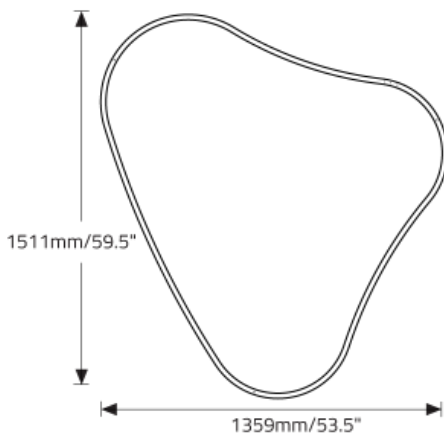

### SHAPE "C"

Code	PULC1C07	PULC1C08	PULC1C09
Size	C1	C2	C3
Light Direction	Direct	Direct	Direct
Wattage	36	59	81
Delivered lms	3000	4800	6600
LPW	83	83	83

## SHAPE "D"

Code	PULC1C10	PULC1C11	PULC1C12
Size	D1	D2	D3
Light Direction	Direct	Direct	Direct
Wattage	39	61	85
Delivered lms	3200	5000	7000
LPW	83	83	83

## SHAPE "E"

Code	PULC1C13	PULC1C14	PULC1C15
Size	E1	E2	E3
Light Direction	Direct	Direct	Direct
Wattage	36	61	83
Delivered lms	3000	5000	7000
LPW	83	83	83

## DIMENSIONAL DIAGRAMS

A1, A2, A3

**A1**

**A2**

**A3**

B1, B2, B3

**B1**

**B2**