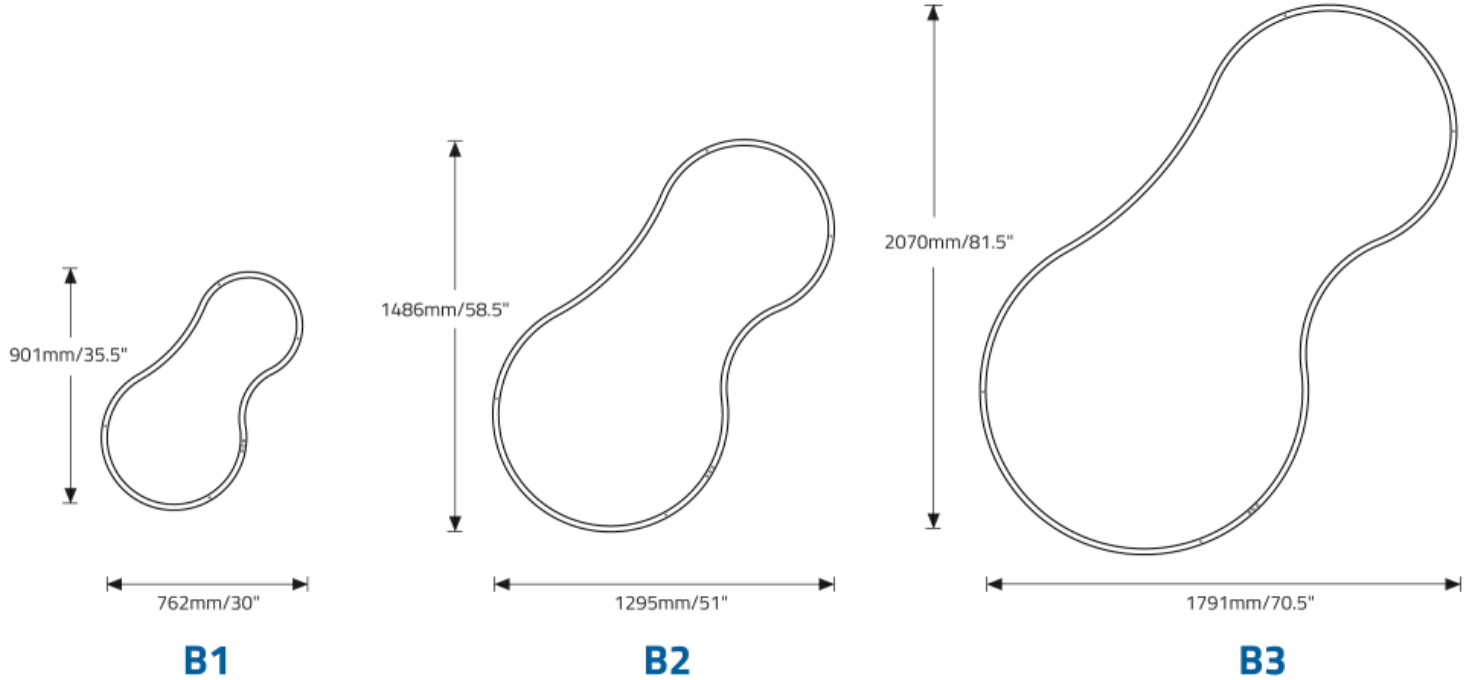

FA52 Champagne Metallic

FA53 Red Metallic - Textured

G. EMERGENCY

E0 Not required

E2 Emergency system - Remote

PUZZLE™ - CEILING

DIMENSIONAL DIAGRAMS

A1, A2, A3

B1, B2, B3

PUZZLE™ - CEILING

C1, C2, C3

C1

C2

C3

D1, D2, D3

D1