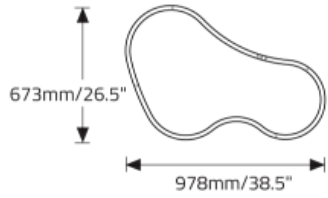

FA52 Champagne Metallic

FA53 Red Metallic - Textured

G. EMERGENCY

E0 Not required

E2 Emergency system - Remote

PUZZLE™ - CEILING

DIMENSIONAL DIAGRAMS

A1, A2, A3

B1, B2, B3

PUZZLE™ - CEILING

C1, C2, C3

C1

C2

C3

D1, D2, D3

D1