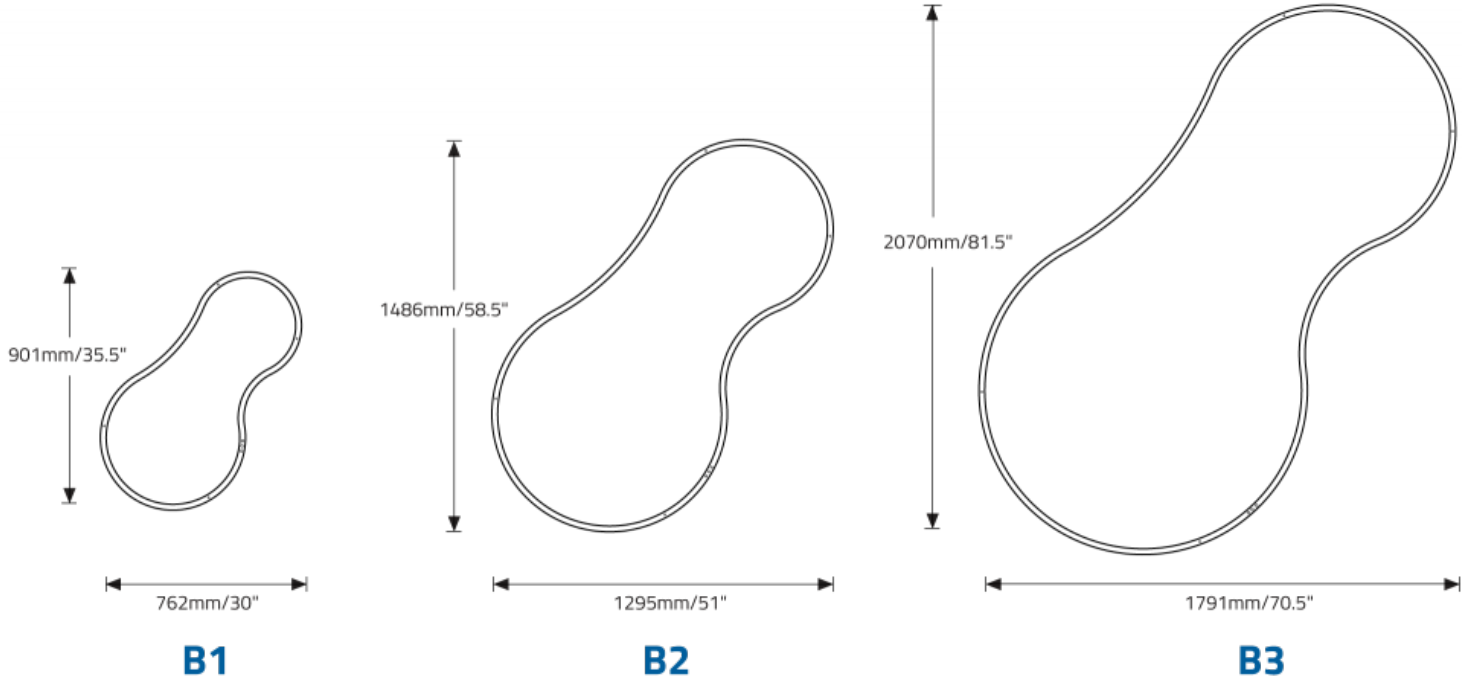

FA47 Bronze Metallic - Textured

FA52 Champagne Metallic

FA53 Red Metallic - Textured

G. EMERGENCY

E0 Not required

E2 Emergency system - Remote

PUZZLE™ - CEILING

DIMENSIONAL DIAGRAMS

A1, A2, A3

B1, B2, B3

PUZZLE™ - CEILING

C1, C2, C3

C1

C2

C3

D1, D2, D3