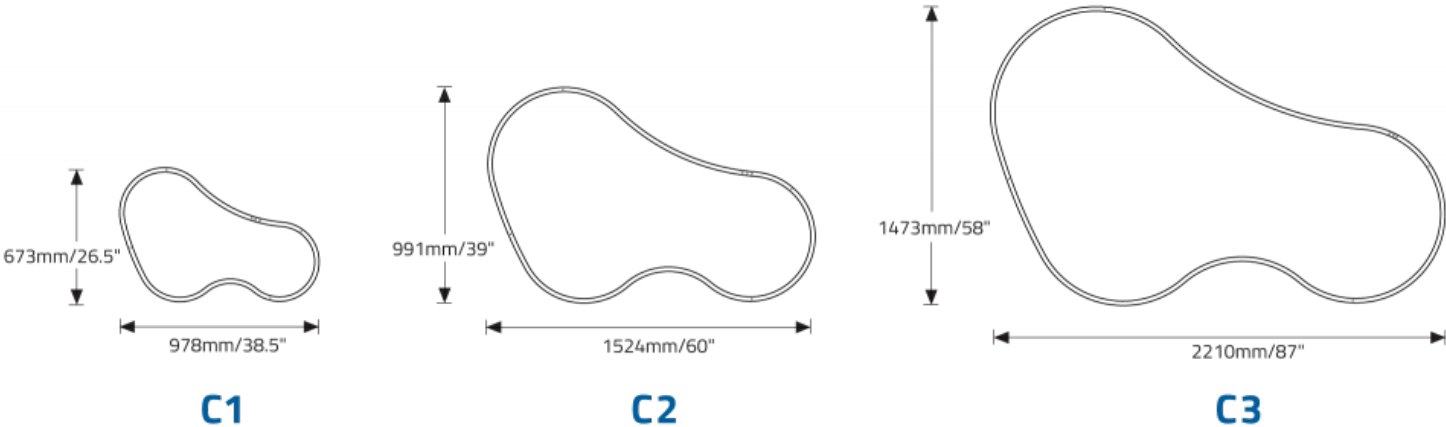

FA52 Champagne Metallic

FA53 Red Metallic - Textured

G. EMERGENCY

E0 Not required

E2 Emergency system - Remote

PUZZLE™ - CEILING

DIMENSIONAL DIAGRAMS

A1, A2, A3

B1, B2, B3

PUZZLE™ - CEILING

C1, C2, C3

D1, D2, D3

PUZZLE™ - CEILING

E1, E2, E3