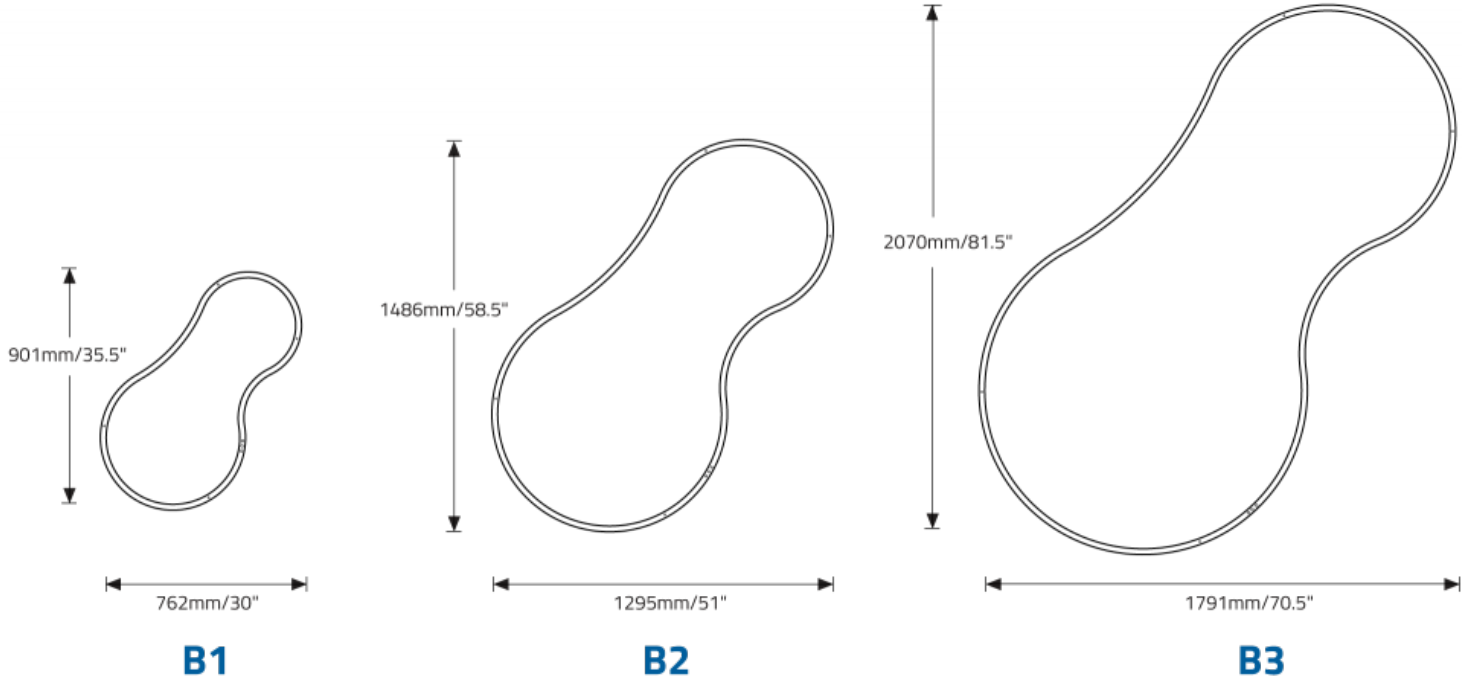

FA52 Champagne Metallic

FA53 Red Metallic - Textured

G. EMERGENCY

E0 Not required

E2 Emergency system - Remote

PUZZLE™ - CEILING

DIMENSIONAL DIAGRAMS

A1, A2, A3

B1, B2, B3

PUZZLE™ - CEILING

C1, C2, C3

D1, D2, D3

PUZZLE™ - CEILING

E1, E2, E3