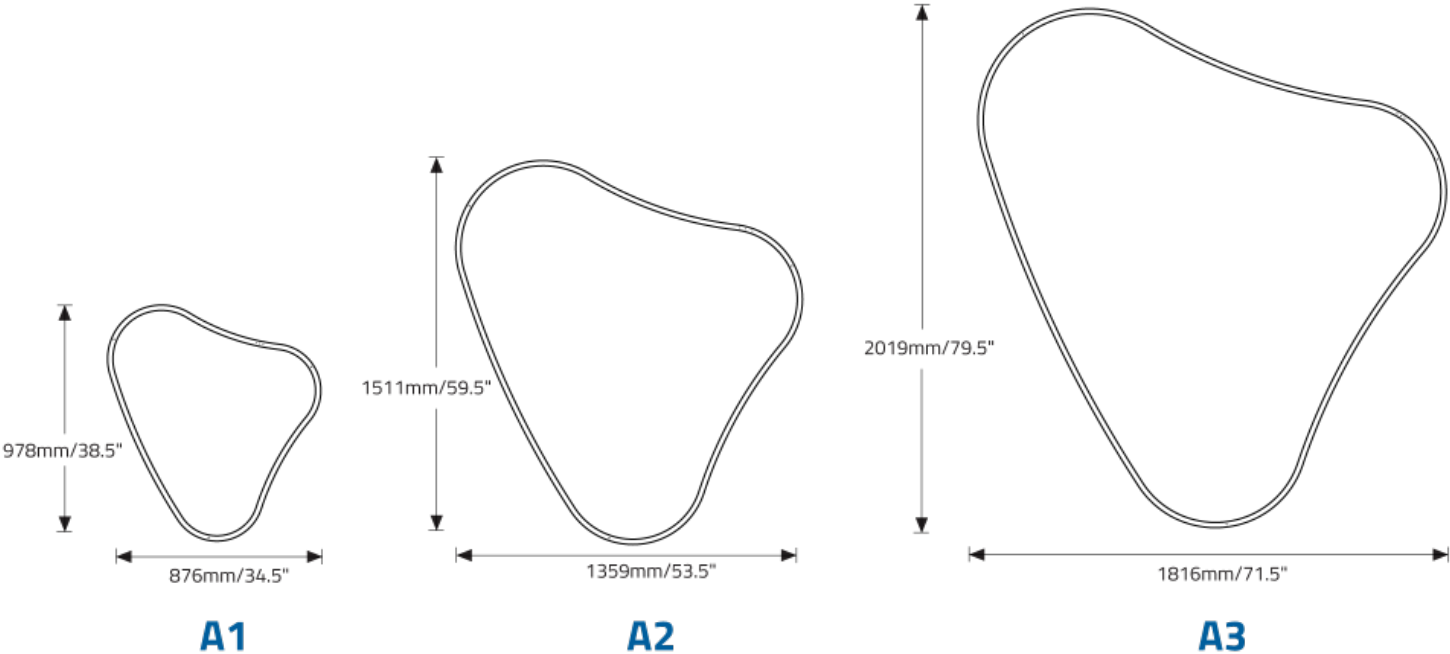

FA52 Champagne Metallic

FA53 Red Metallic - Textured

G. EMERGENCY

E0 Not required

E2 Emergency system - Remote

PUZZLE™ - CEILING

DIMENSIONAL DIAGRAMS

A1, A2, A3

B1, B2, B3

PUZZLE™ - CEILING

C1, C2, C3

D1, D2, D3

PUZZLE™ - CEILING

E1, E2, E3