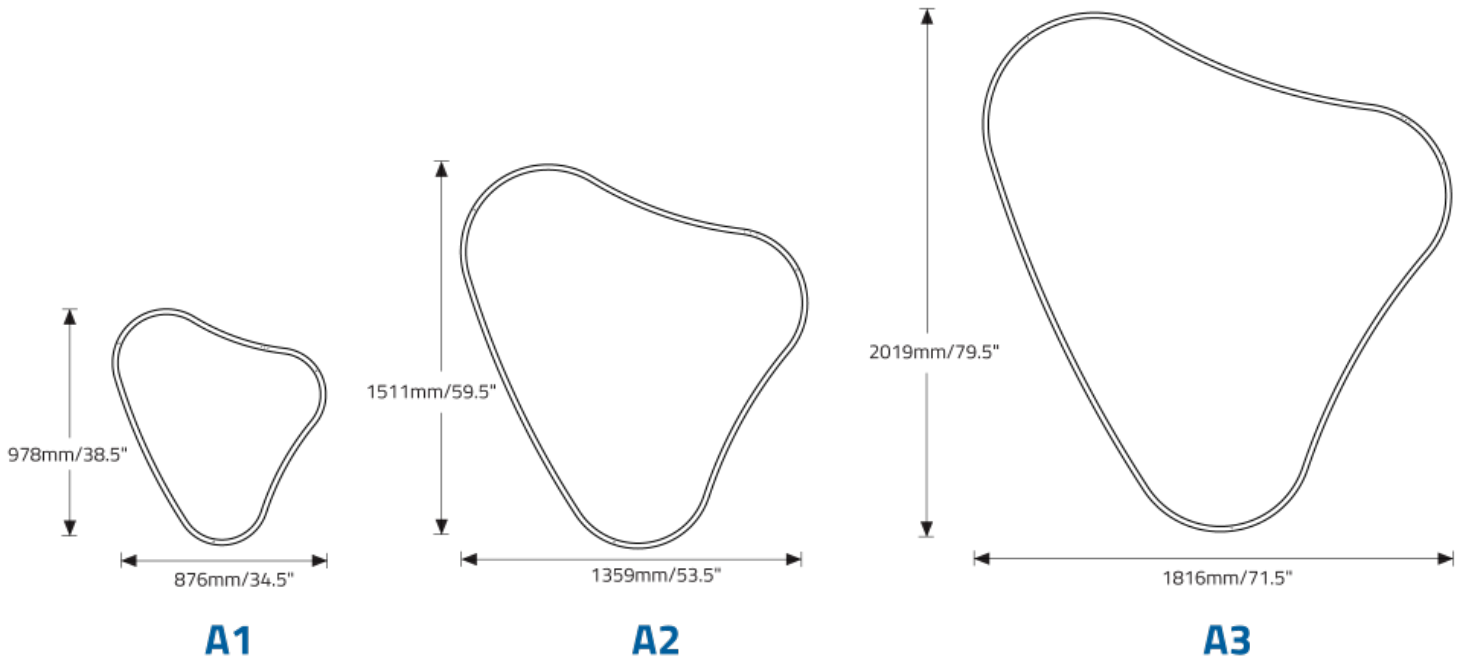

FA52 Champagne Metallic

FA53 Red Metallic - Textured

G. EMERGENCY

E0 Not required

E2 Emergency system - Remote

PUZZLE™ - CEILING

DIMENSIONAL DIAGRAMS

A1, A2, A3

B1, B2, B3

PUZZLE™ - CEILING

C1, C2, C3

C1

C2

C3

D1, D2, D3

D1