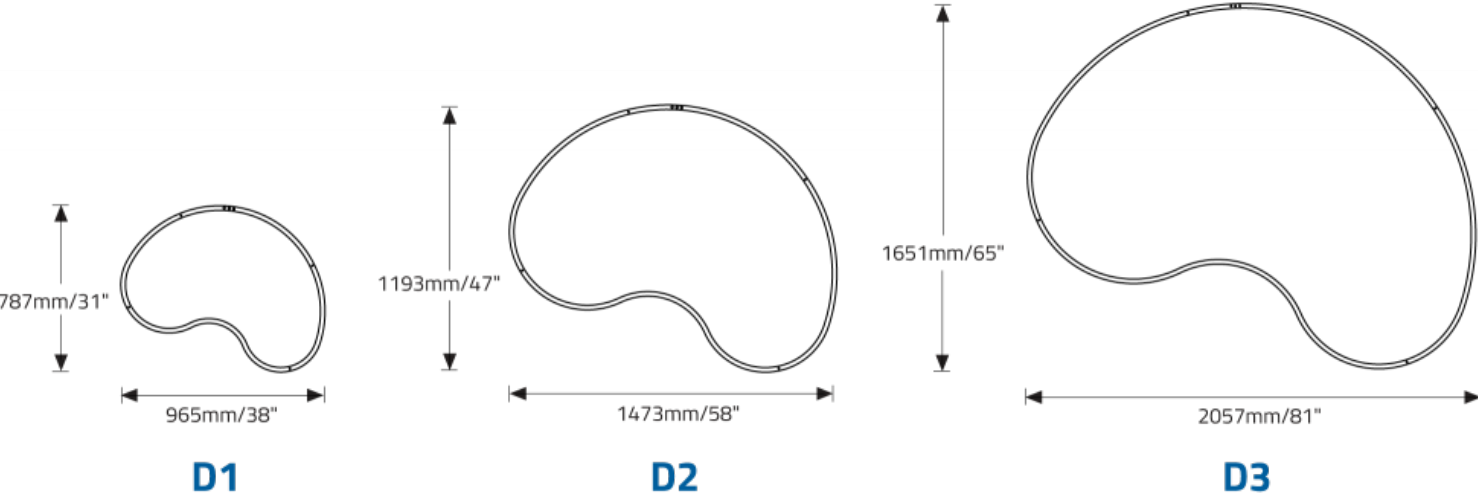

FA52 Champagne Metallic

FA53 Red Metallic - Textured

G. EMERGENCY

E0 Not required

E2 Emergency system - Remote

PUZZLE™ - CEILING

DIMENSIONAL DIAGRAMS

A1, A2, A3

B1, B2, B3

PUZZLE™ - CEILING

C1, C2, C3

D1, D2, D3

PUZZLE™ - CEILING

E1, E2, E3