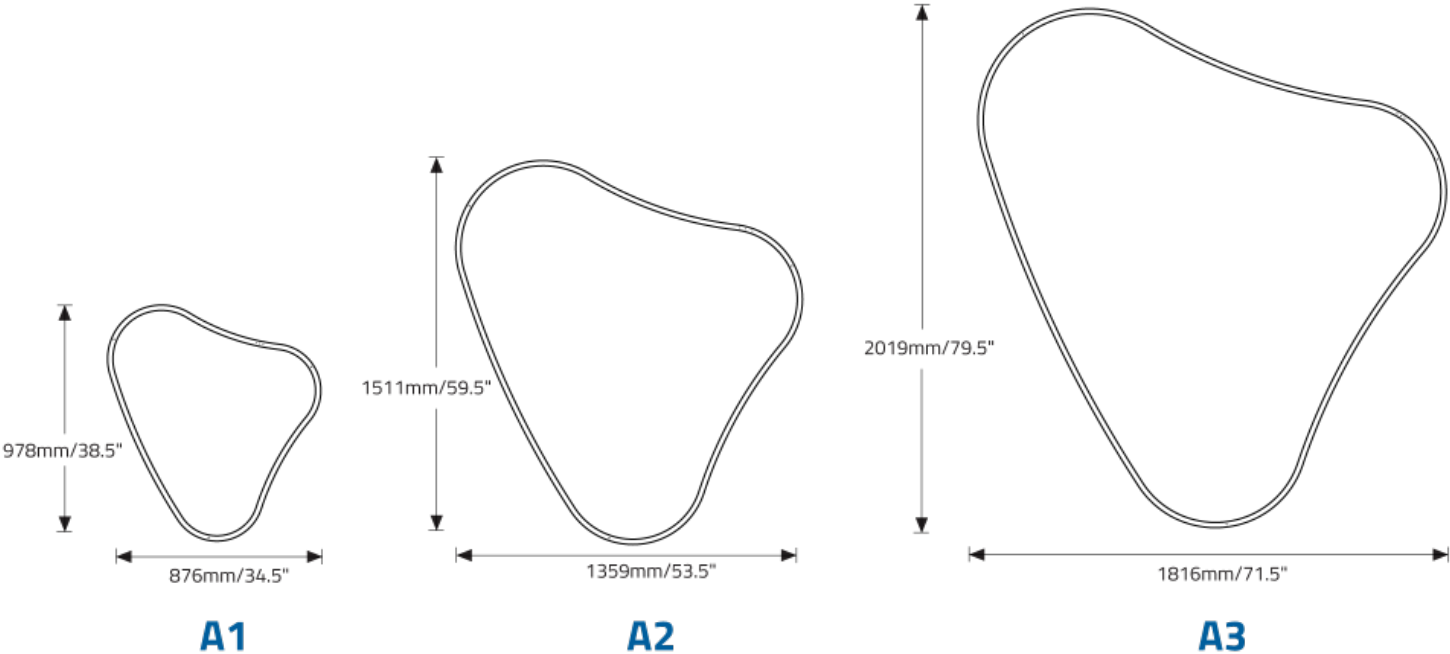

FA47 Bronze Metallic - Textured

FA52 Champagne Metallic

FA53 Red Metallic - Textured

G. EMERGENCY

E0 Not required

E2 Emergency system - Remote

PUZZLE™ - CEILING

DIMENSIONAL DIAGRAMS

A1, A2, A3

B1, B2, B3

PUZZLE™ - CEILING

C1, C2, C3

C1

C2

C3

D1, D2, D3