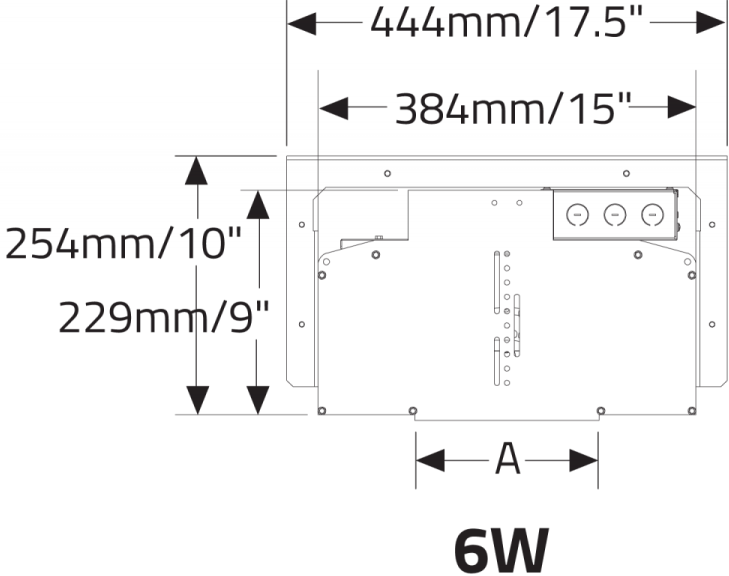

To be used with DE only.

RAIL-LITE™ - BEZEL TRIM (NON-CONTINUOUS)

DIMENSIONAL DIAGRAMS

Narrow Aperture

Medium Aperture

Wide Aperture