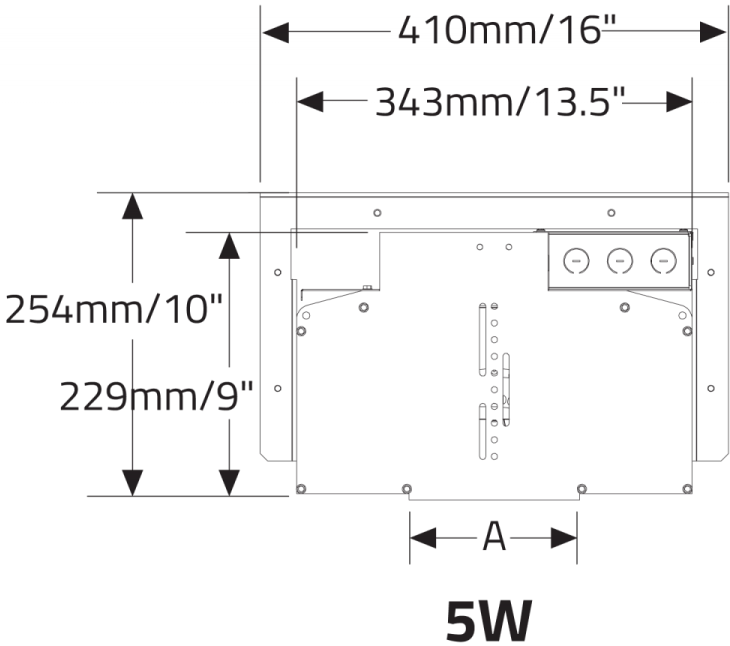

G. XICATO REFLECTORS

529011 Narrow Beam 13° (5" dia)

529012 Wide Beam 41° (5" dia)

529013 Narrow Beam 18° (3" dia)

529014 Medium Beam 28° (3" dia)

H. DIMMING

D1 0-10V Dimming (1%)

D2 0-10V Dimming (0.1%)

To be used with DE only.

RAIL-LITE™ - BEZEL TRIM (NON-CONTINUOUS)

DIMENSIONAL DIAGRAMS

Narrow Aperture

Medium Aperture

Wide Aperture