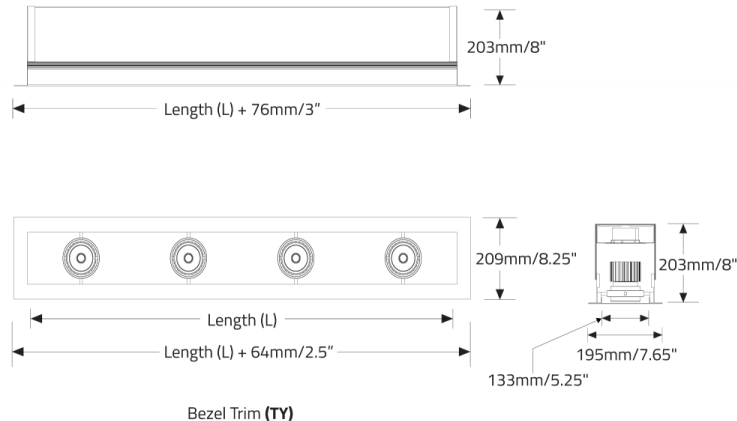

All heads are spaced equally, for custom spacing consult factory. Individual heads can slide a maximum of 305mm/12" left or right of its centre point.

## DIMENSIONAL DIAGRAMS

Bezel Trim (TY)

Trimless (TN)