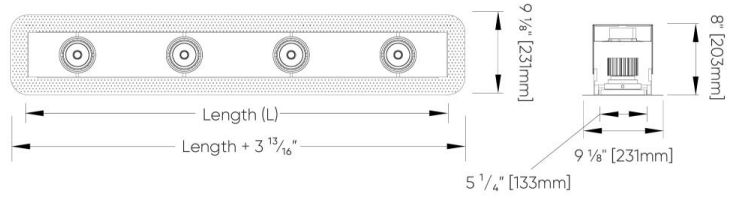

H. OPTIONS

V1 Snoot - Black	V2 Hex Cell Louver - Black	V3 Cross Baffle - Black
-------------------------	-----------------------------------	--------------------------------

I. OPTIONAL LOW VOLTAGE

EV Low Voltage

To be used with DA45 only.

RAIL-LITE II™ - RECESSED

DIMENSIONAL DIAGRAMS

Bezel Trim (TY)

Bezel Trim (TY)

Trimless (TN)

Trimless - no trim (TN)

Adjustability of Heads

Tilt on Large Axis

Tilt on Short Axis

ISO VIEW