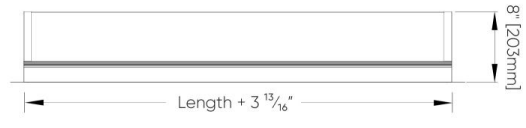

To be used with DA45 only.

RAIL-LITE II™ - RECESSED

DIMENSIONAL DIAGRAMS

Bezel Trim (TY)

Bezel Trim (TY)

Trimless (TN)

Trimless - no trim (TN)

Adjustability of Heads

Tilt on Large Axis

Tilt on Short Axis

ISO VIEW