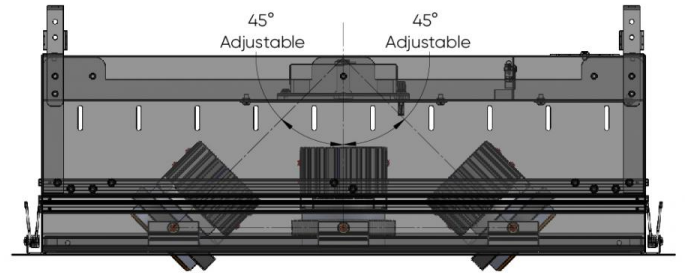

To be used with DA45 only.

RAIL-LITE II™ - RECESSED

DIMENSIONAL DIAGRAMS

Bezel Trim (TY)

Bezel Trim (TY)

Trimless (TN)

Trimless - no trim (TN)

Adjustability of Heads

Tilt on Large Axis

Tilt on Short Axis

ISO VIEW