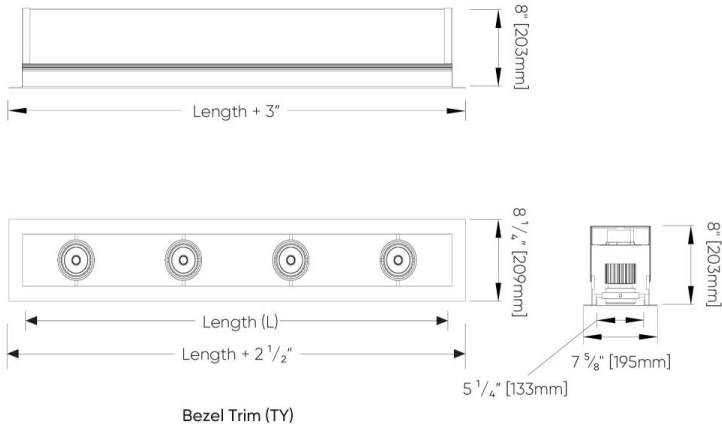

H. OPTIONS

V1 Snoot - Black	V2 Hex Cell Louver - Black	V3 Cross Baffle - Black
-------------------------	-----------------------------------	--------------------------------

I. OPTIONAL LOW VOLTAGE

EV Low Voltage

To be used with DA45 only.

(ARCHIVE) RAIL-LITE II™ - RECESSED

DIMENSIONAL DIAGRAMS

Bezel Trim (TY)

Trimless (TN)

Adjustability of Heads