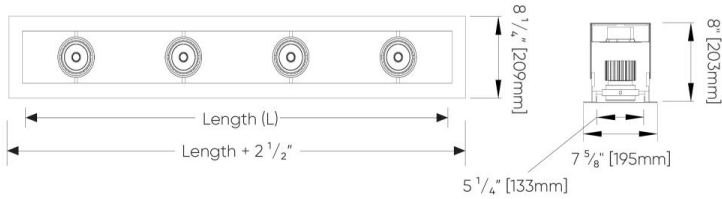

H. OPTIONS

V1 Snoot - Black	V2 Hex Cell Louver - Black	V3 Cross Baffle - Black
-------------------------	-----------------------------------	--------------------------------

I. OPTIONAL LOW VOLTAGE

EV Low Voltage

To be used with DA45 only.

RAIL-LITE II™ - RECESSED

DIMENSIONAL DIAGRAMS

Bezel Trim (TY)

Bezel Trim (TY)

Trimless (TN)

Trimless - no trim (TN)

Adjustability of Heads

Tilt on Large Axis

Tilt on Short Axis

ISO VIEW