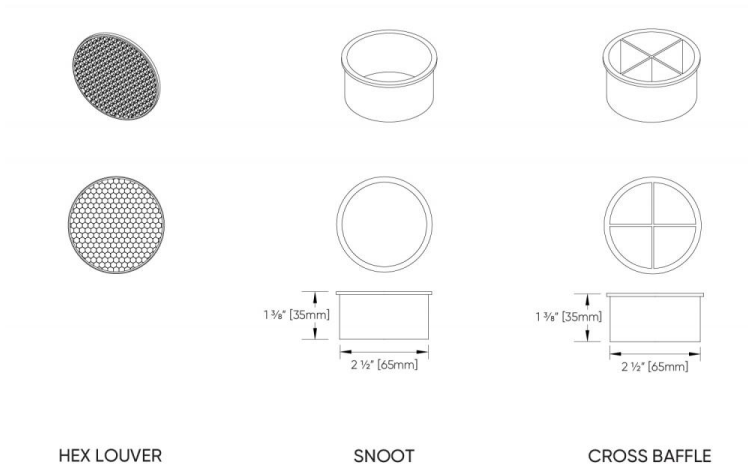

H. OPTIONS

V1 Snoot - Black	V2 Hex Cell Louver - Black	V3 Cross Baffle - Black
-------------------------	-----------------------------------	--------------------------------

I. OPTIONAL LOW VOLTAGE

EV Low Voltage

To be used with DA45 only.

(ARCHIVE) RAIL-LITE II™ - RECESSED

DIMENSIONAL DIAGRAMS

Bezel Trim (TY)

Trimless (TN)

Adjustability of Heads