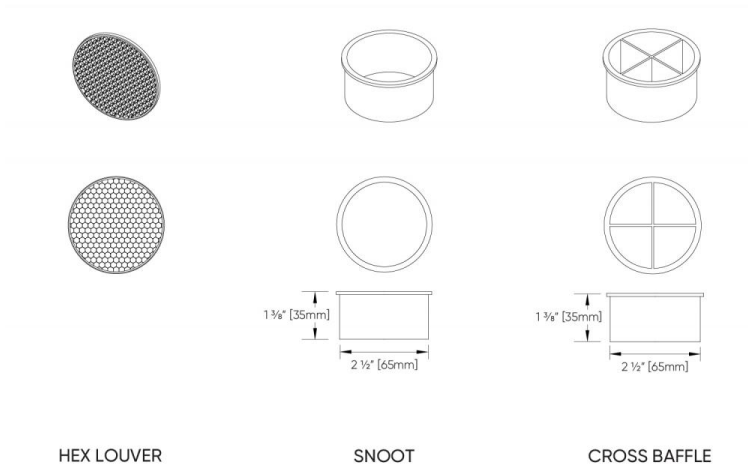

H. OPTIONS

V1 Snoot - Black	V2 Hex Cell Louver - Black	V3 Cross Baffle - Black
-------------------------	-----------------------------------	--------------------------------

I. OPTIONAL LOW VOLTAGE

EV Low Voltage

To be used with DA45 only.

RAIL-LITE II™ - RECESSED

DIMENSIONAL DIAGRAMS

Bezel Trim (TY)

Bezel Trim (TY)

Trimless (TN)

Trimless - no trim (TN)

Adjustability of Heads

Tilt on Large Axis

Tilt on Short Axis

ISO VIEW