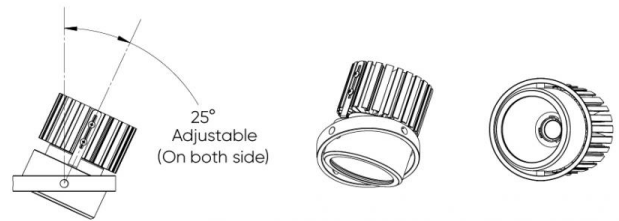

H. OPTIONS

V1 Snoot - Black	V2 Hex Cell Louver - Black	V3 Cross Baffle - Black
-------------------------	-----------------------------------	--------------------------------

I. OPTIONAL LOW VOLTAGE

EV Low Voltage

To be used with DA45 only.

RAIL-LITE II™ - RECESSED

DIMENSIONAL DIAGRAMS

Bezel Trim (TY)

Bezel Trim (TY)

Trimless (TN)

Trimless - no trim (TN)

Adjustability of Heads

Tilt on Large Axis

Tilt on Short Axis

ISO VIEW