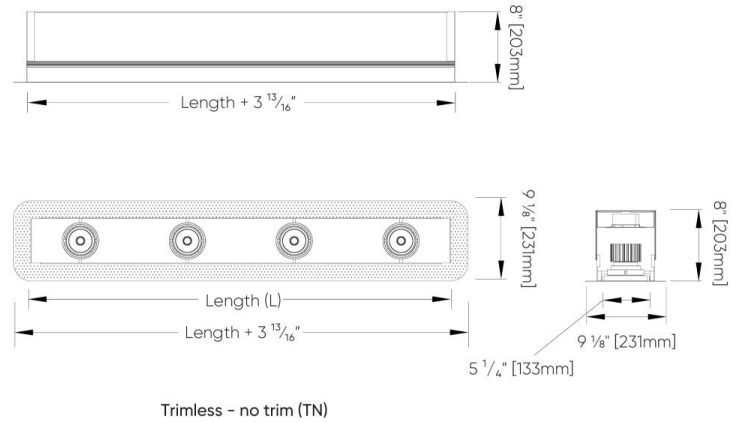

To be used with DA45 only.

(ARCHIVE) RAIL-LITE II™ - RECESSED

DIMENSIONAL DIAGRAMS

Bezel Trim (TY)

Trimless (TN)

Adjustability of Heads