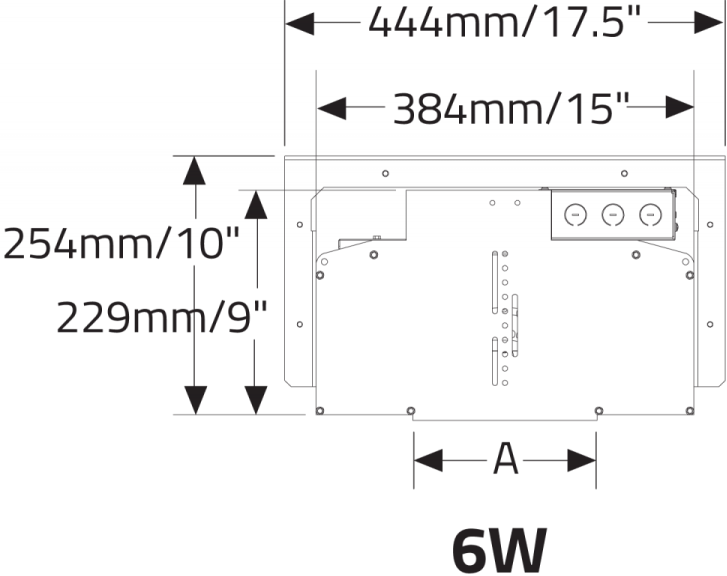

529001 Narrow Beam 14° (5" dia)

529002 Medium Beam 22° (5" dia)

529003 Medium Beam 38° (3" dia)

529004 Narrow Beam 28° (3" dia)

529005 Wide Beam 47° (3" dia)

F. XICATO REFLECTORS

529011 Narrow Beam 13° (125mm/5" dia)

529012 Wide Beam 41° (125mm/5" dia)

529013 Narrow Beam 18° (75mm/3" dia)

529014 Medium Beam 28° (75mm/3" dia)

G. DIMMING OPTIONS

D1 0-10V Dimming (1%)

D2 0-10V Dimming (0.1%)

DA DALI Dimming (0.1%)

DL DALI Dimming (1%)

DIMENSIONAL DIAGRAMS

Narrow Aperture

Medium Aperture

Wide Aperture