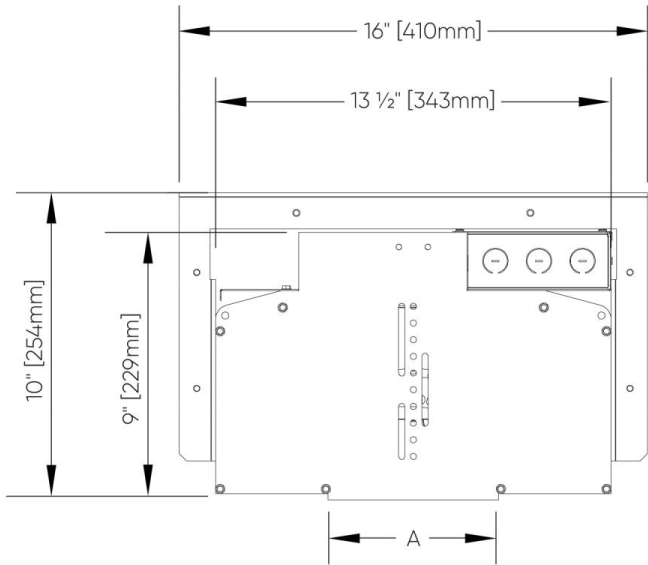

529001 Narrow Beam 14° (5" dia)

529002 Medium Beam 22° (5" dia)

529003 Medium Beam 38° (3" dia)

529004 Narrow Beam 28° (3" dia)

529005 Wide Beam 47° (3" dia)

F. XICATO REFLECTORS

529011 Narrow Beam 13° (125mm/5" dia)

529012 Wide Beam 41° (125mm/5" dia)

529013 Narrow Beam 18° (75mm/3" dia)

529014 Medium Beam 28° (75mm/3" dia)

G. DIMMING OPTIONS

D1 0-10V Dimming (1%)

D2 0-10V Dimming (0.1%)

DA DALI Dimming (0.1%)

DL DALI Dimming (1%)

DIMENSIONAL DIAGRAMS

Narrow Aperture

5W

Medium Aperture

6W

Wide Aperture

9W