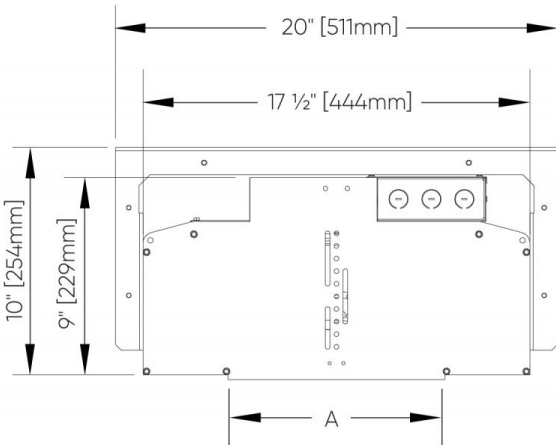

529001 Narrow Beam 14° (5" dia)

529002 Medium Beam 22° (5" dia)

529003 Medium Beam 38° (3" dia)

529004 Narrow Beam 28° (3" dia)

529005 Wide Beam 47° (3" dia)

F. XICATO REFLECTORS

529011 Narrow Beam 13° (125mm/5" dia)

529012 Wide Beam 41° (125mm/5" dia)

529013 Narrow Beam 18° (75mm/3" dia)

529014 Medium Beam 28° (75mm/3" dia)

G. DIMMING OPTIONS

D1 0-10V Dimming (1%)

D2 0-10V Dimming (0.1%)

DA DALI Dimming (0.1%)

DL DALI Dimming (1%)

DIMENSIONAL DIAGRAMS

Narrow Aperture

5W

Medium Aperture

6W

Wide Aperture

9W