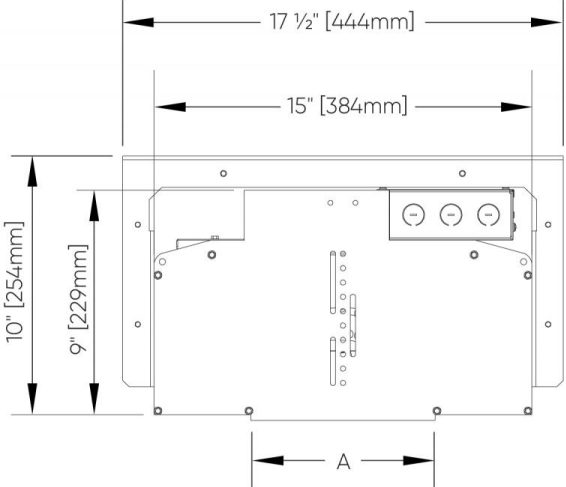

529001 Narrow Beam 14° (5" dia)

529002 Medium Beam 22° (5" dia)

529003 Medium Beam 38° (3" dia)

529004 Narrow Beam 28° (3" dia)

529005 Wide Beam 47° (3" dia)

F. XICATO REFLECTORS

529011 Narrow Beam 13° (125mm/5" dia)

529012 Wide Beam 41° (125mm/5" dia)

529013 Narrow Beam 18° (75mm/3" dia)

529014 Medium Beam 28° (75mm/3" dia)

G. DIMMING OPTIONS

D1 0-10V Dimming (1%)

D2 0-10V Dimming (0.1%)

DA DALI Dimming (0.1%)

DL DALI Dimming (1%)

DIMENSIONAL DIAGRAMS

Narrow Aperture

5W

Medium Aperture

6W

Wide Aperture

9W