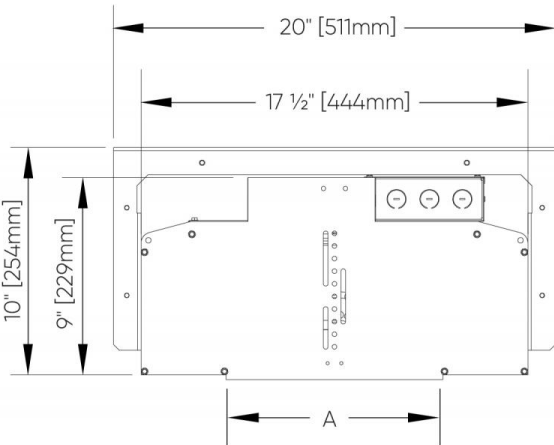

529001 Narrow Beam 14° (5" dia)

529002 Medium Beam 22° (5" dia)

529003 Medium Beam 38° (3" dia)

529004 Narrow Beam 28° (3" dia)

529005 Wide Beam 47° (3" dia)

F. XICATO REFLECTORS

529011 Narrow Beam 13° (125mm/5" dia)

529012 Wide Beam 41° (125mm/5" dia)

529013 Narrow Beam 18° (75mm/3" dia)

529014 Medium Beam 28° (75mm/3" dia)

G. DIMMING OPTIONS

D1 0-10V Dimming (1%)

D2 0-10V Dimming (0.1%)

DA DALI Dimming (0.1%)

DL DALI Dimming (1%)

DIMENSIONAL DIAGRAMS

Narrow Aperture

5W

Medium Aperture

6W

Wide Aperture

9W