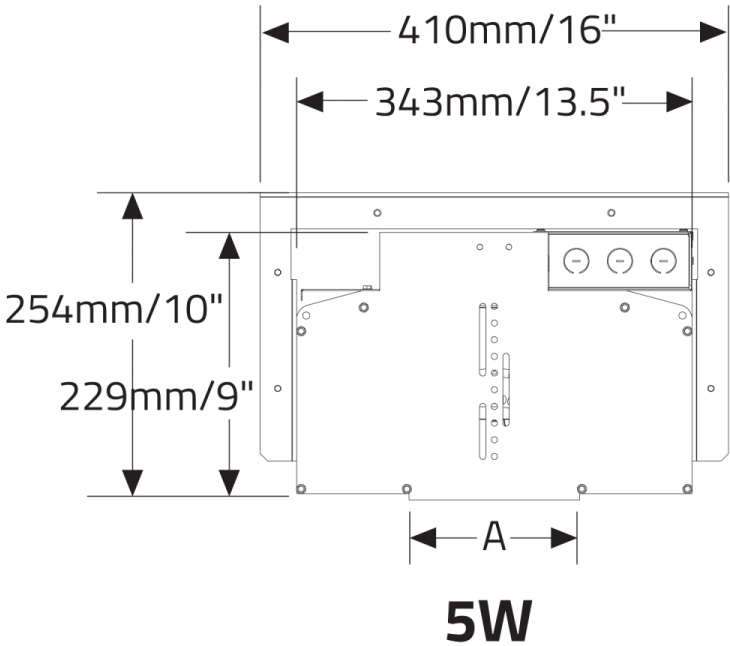

529001 Narrow Beam 14° (5" dia)

529002 Medium Beam 22° (5" dia)

529003 Medium Beam 38° (3" dia)

529004 Narrow Beam 28° (3" dia)

529005 Wide Beam 47° (3" dia)

F. XICATO REFLECTORS

529011 Narrow Beam 13° (125mm/5" dia)

529012 Wide Beam 41° (125mm/5" dia)

529013 Narrow Beam 18° (75mm/3" dia)

529014 Medium Beam 28° (75mm/3" dia)

G. DIMMING OPTIONS

D1 0-10V Dimming (1%)

D2 0-10V Dimming (0.1%)

DA DALI Dimming (0.1%)

DL DALI Dimming (1%)

DIMENSIONAL DIAGRAMS

Narrow Aperture

Medium Aperture

Wide Aperture