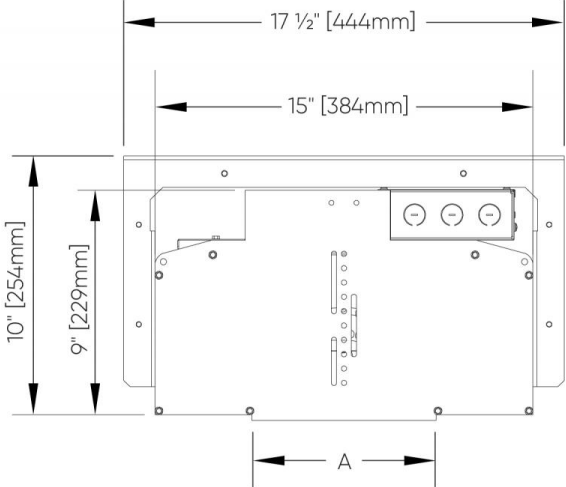

529001 Narrow Beam 14° (5" dia)

529002 Medium Beam 22° (5" dia)

529003 Medium Beam 38° (3" dia)

529004 Narrow Beam 28° (3" dia)

529005 Wide Beam 47° (3" dia)

F. XICATO REFLECTORS

529011 Narrow Beam 13° (125mm/5" dia)

529012 Wide Beam 41° (125mm/5" dia)

529013 Narrow Beam 18° (75mm/3" dia)

529014 Medium Beam 28° (75mm/3" dia)

G. DIMMING OPTIONS

D1 0-10V Dimming (1%)

D2 0-10V Dimming (0.1%)

DA DALI Dimming (0.1%)

DL DALI Dimming (1%)

DIMENSIONAL DIAGRAMS

Narrow Aperture

5W

Medium Aperture

6W

Wide Aperture

9W