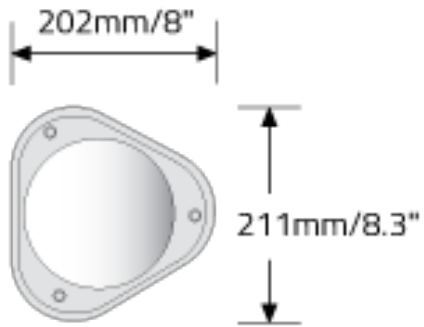

REUL CL™ - MODERN CLASSICS EXTERIOR

Project Name:

Fixture Type:

Fixture Code:

Quantities:

REUL CL™ - MODERN CLASSICS EXTERIOR

REUL is an exterior ceiling light designed with a robust triangular aesthetic and engineered with exceptional power in both light output and optical control. Available with two lumen packages with either medium or wide beam. An internal reflector ensures efficient light distribution allowing Reul to be mounted at higher elevations.

TECHNICAL DATA

LUMINAIRE

| | | | | |
|----------------------|---------------|---------------|---------------|---------------|
| Code | 232031 | 232032 | 232041 | 232042 |
| Power (LED) | 26W | 26W | 32W | 32W |
| Beam | 28° | 71° | 28° | 71° |
| Delivered lms | 2678 | 1962 | 3849 | --- |
| LPW | 103 | 75 | 120 | --- |
| Weight | 23lb | 23lb | 23lb | 23lb |

FINISH

Black Metallic Textured

Anthracite Gray

Light Gray

APPROVALS

REUL CL™ - MODERN CLASSICS EXTERIOR

DIMENSIONAL DIAGRAMS

Pendant Canopy