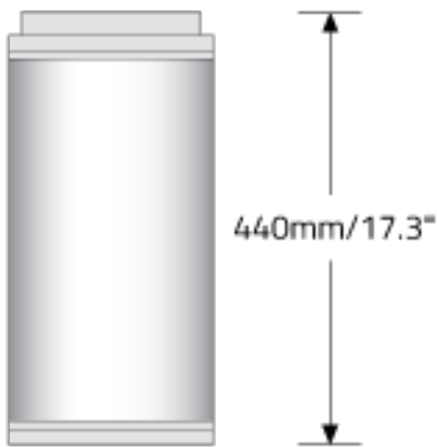

REUL CL™ - MODERN CLASSICS EXTERIOR

DIMENSIONAL DIAGRAMS

Pendant Canopy