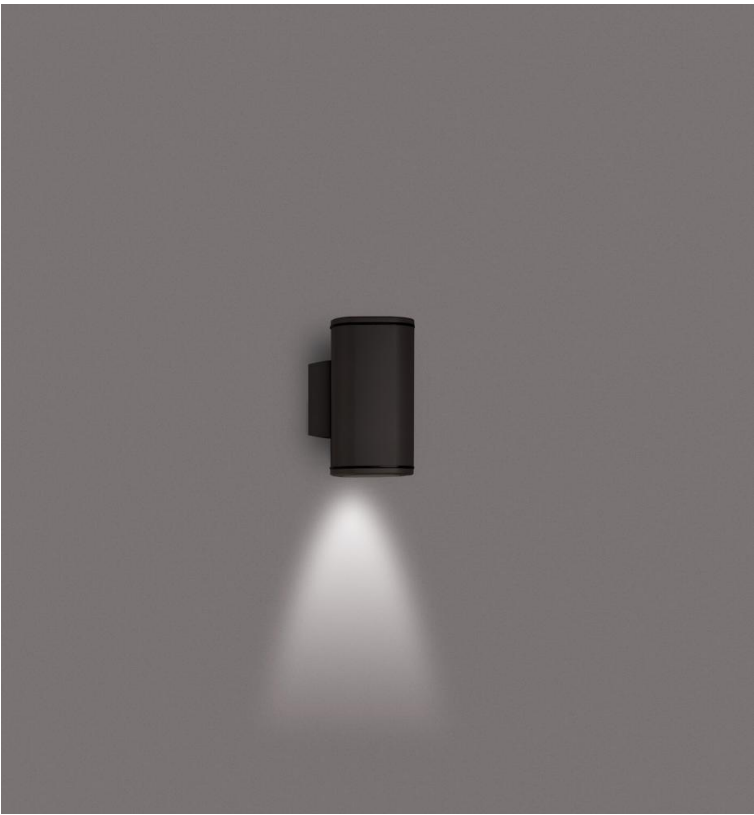

REUL™ - MODERN CLASSICS EXTERIOR

Project Name:

Fixture Type:

Fixture Code:

Quantities:

REUL™ - MODERN CLASSICS EXTERIOR

REUL™ - MODERN CLASSICS EXTERIOR

REUL is a facade light designed with a robust triangular aesthetic and engineered with exceptional power in both light output and optical control. 3 beam options are available ranging from 10° to 71°, for either direct or indirect light emission. An internal reflector ensures efficient light distribution allowing Reul to be mounted at higher elevations for wayfinding or to accent facade features.

GENERAL SPECIFICATION

Housing

Die-cast and extruded aluminum.

Lens

Clear glass.

Reflector

High purity aluminum, semi-specular finish.

Drivers

Double powder coated.

Minimum Starting Temperature

-20°C (-30°C for LEDs).

Delivered Lumens

Delivered lumens & LPW based on 3000K (min 80 CRI).

MOUNTING & OPTICS

Ext-Wall Downlight Ext-Wall Up/Down

REUL™ - MODERN CLASSICS EXTERIOR