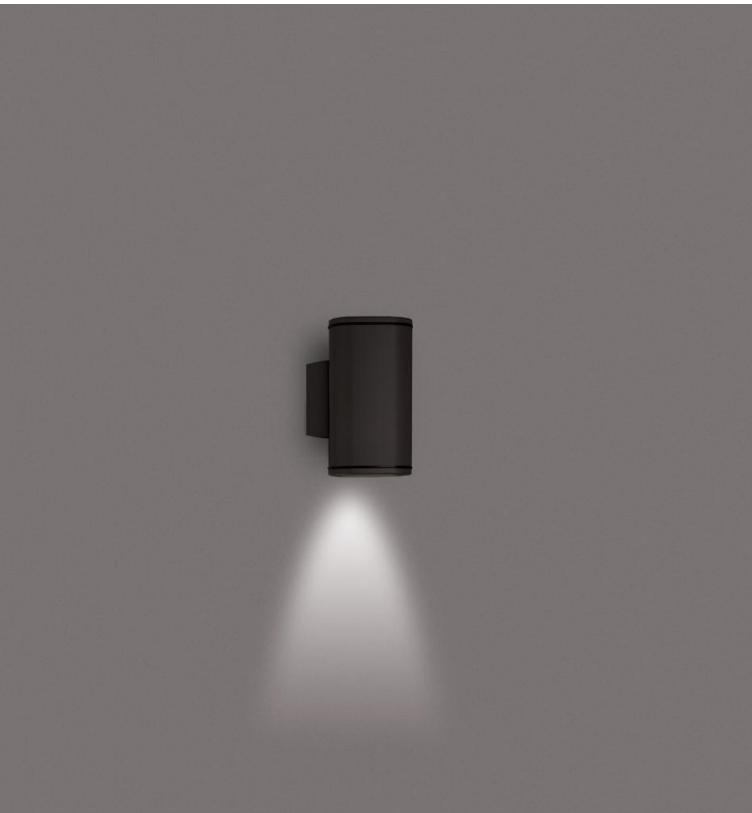

# REUL™ - MODERN CLASSICS EXTERIOR

**REUL** is a facade light designed with a robust triangular aesthetic and engineered with exceptional power in both light output and optical control. 3 beam options are available ranging from 10° to 71°, for either direct or indirect light emission. An internal reflector ensures efficient light distribution allowing Reul to be mounted at higher elevations for wayfinding or to accent facade features.