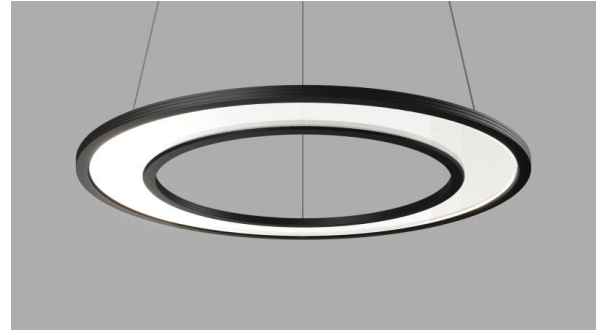

RING BLADE™

SHORT SPECIFICATION SHEET

FIXTURE TYPE

FIXTURE CODE

QUANTITIES

1 HOW TO ORDER

1. LUMINAIRE TYPE

RBDP Pendant

2. DIAMETER

SL03 3ft, 9700 lms

SL04 4ft, 13000 lms

SL05 5ft, 16400 lms

SL06 6ft, 19700 lms

3. DISTRIBUTION

DR1 Direct 100%

DR2 Direct 54% / Indirect 46%

Single circuit only. Dual circuit not supported.

4. LM/FT

LPF040 400 lm/ft¹

LPF060 600 lm/ft^{1 2 3}

LPF080 800 lm/ft^{1 2 4}

LPF100 1000 lm/ft^{2 5}

¹ Available with DR1 (Direct only). ² Available with DR2 (Direct/Indirect). ³ Based on 60% of total output (for DR2).

⁴Based on 80% of total output (for DR2). ⁵ 100% of total output (for DR2).

5. CRI

CR90 CRI 90+